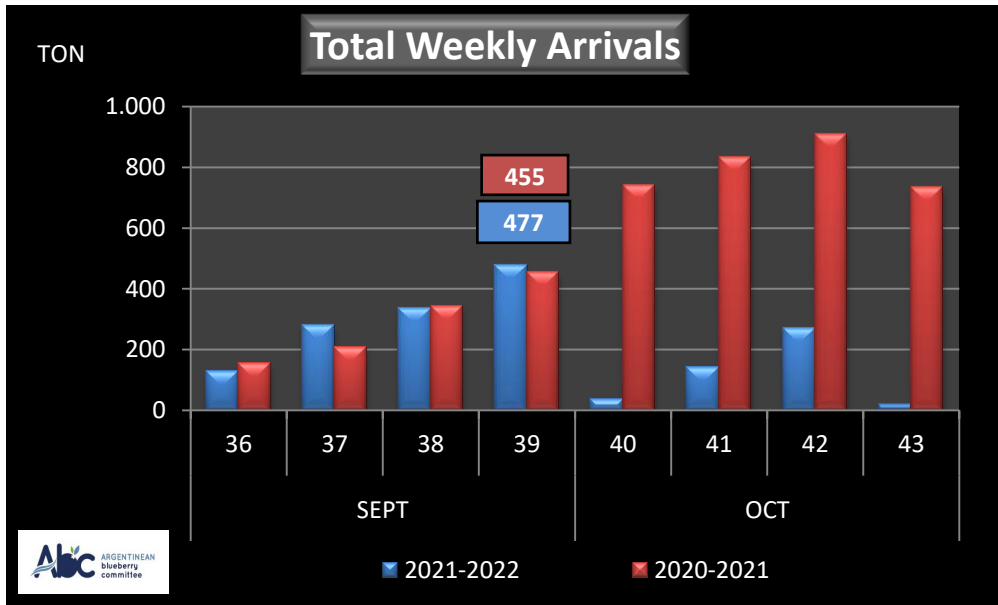

WEEKLY ARGENTINEAN BLUEBERRY ARRIVALS - ETA - 2021 / 2022 - ALL DESTINATIONS