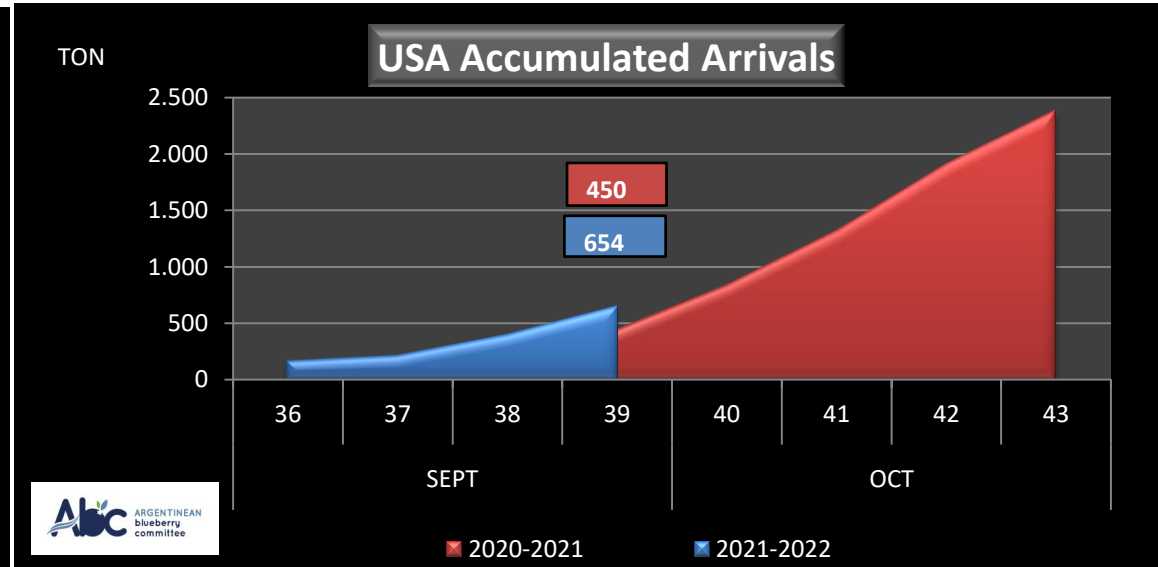

WEEKLY ARGENTINEAN BLUEBERRY ARRIVALS - ETA - 2020 / 2021 - U.S.A.