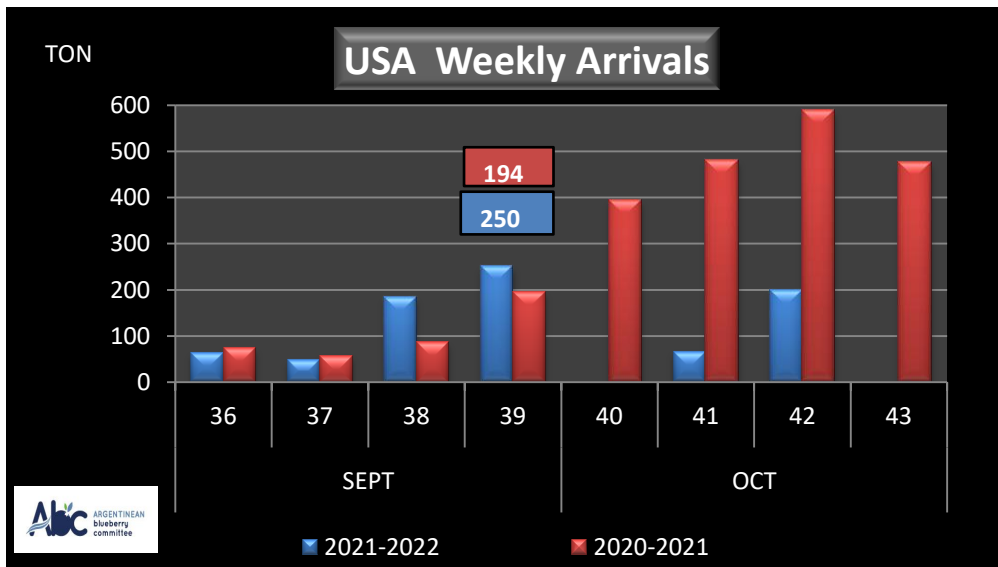

WEEKLY ARGENTINEAN BLUEBERRY ARRIVALS - ETA - 2020 / 2021 - U.S.A.