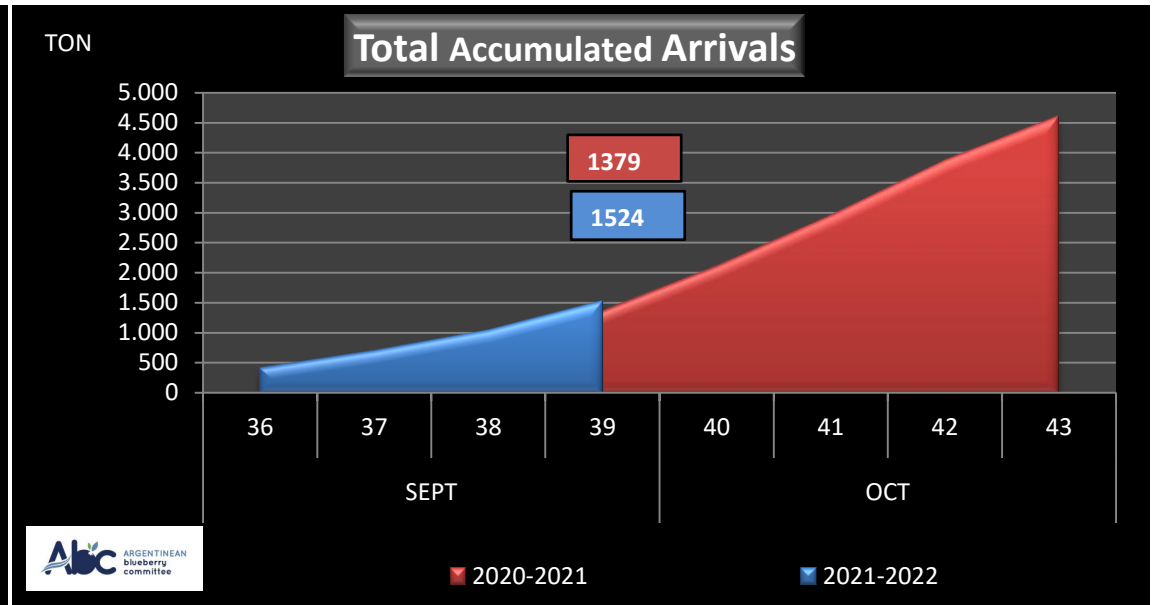

WEEKLY ARGENTINEAN BLUEBERRY ARRIVALS - ETA - 2021 / 2022 - ALL DESTINATIONS