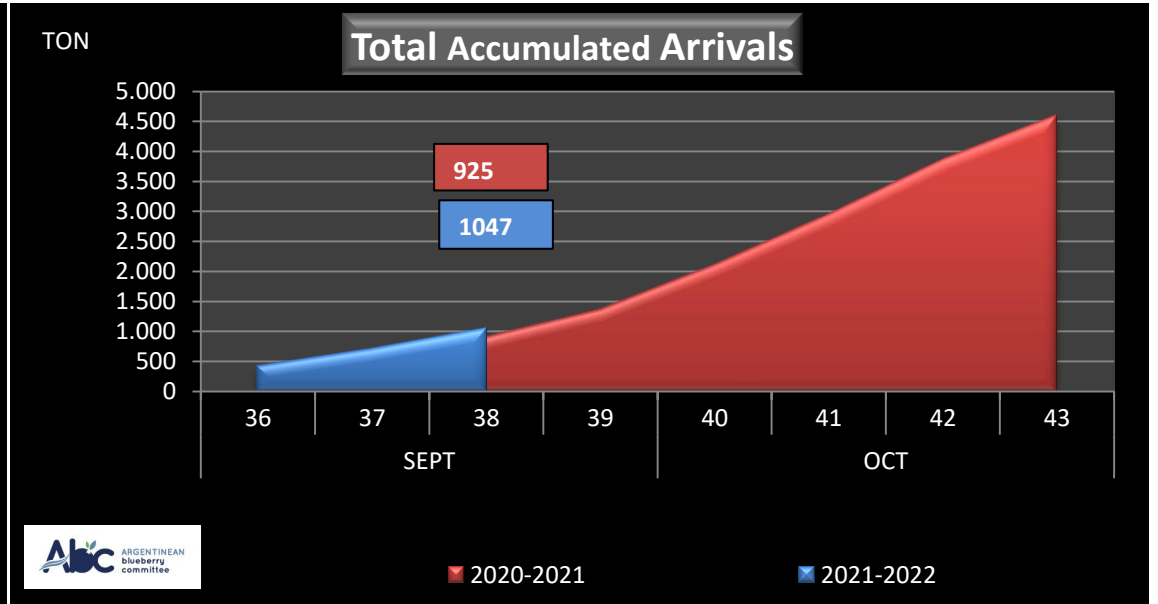

WEEKLY ARGENTINEAN BLUEBERRY ARRIVALS - ETA - 2021 / 2022 - ALL DESTINATIONS