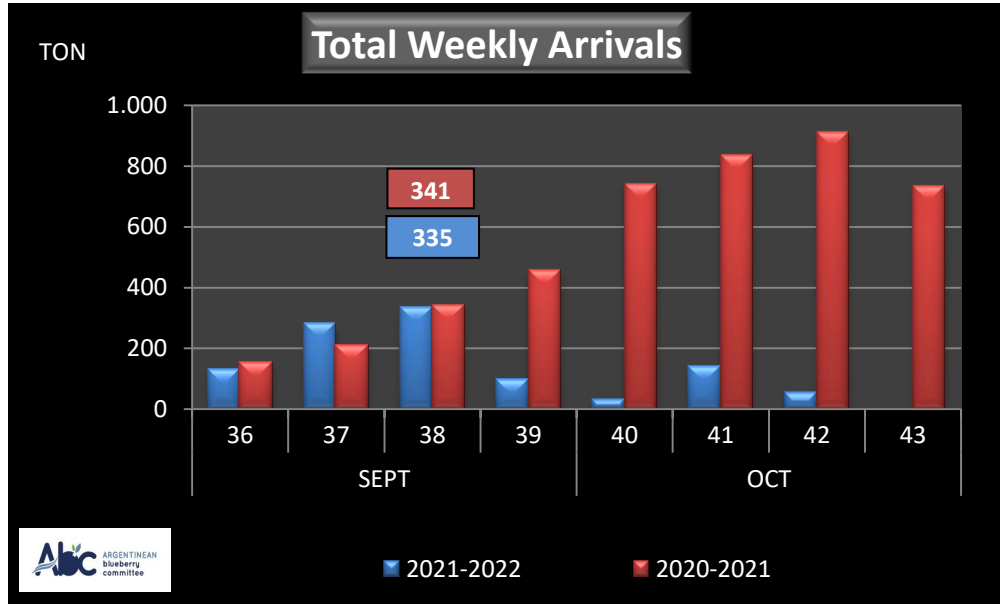

WEEKLY ARGENTINEAN BLUEBERRY ARRIVALS - ETA - 2021 / 2022 - ALL DESTINATIONS