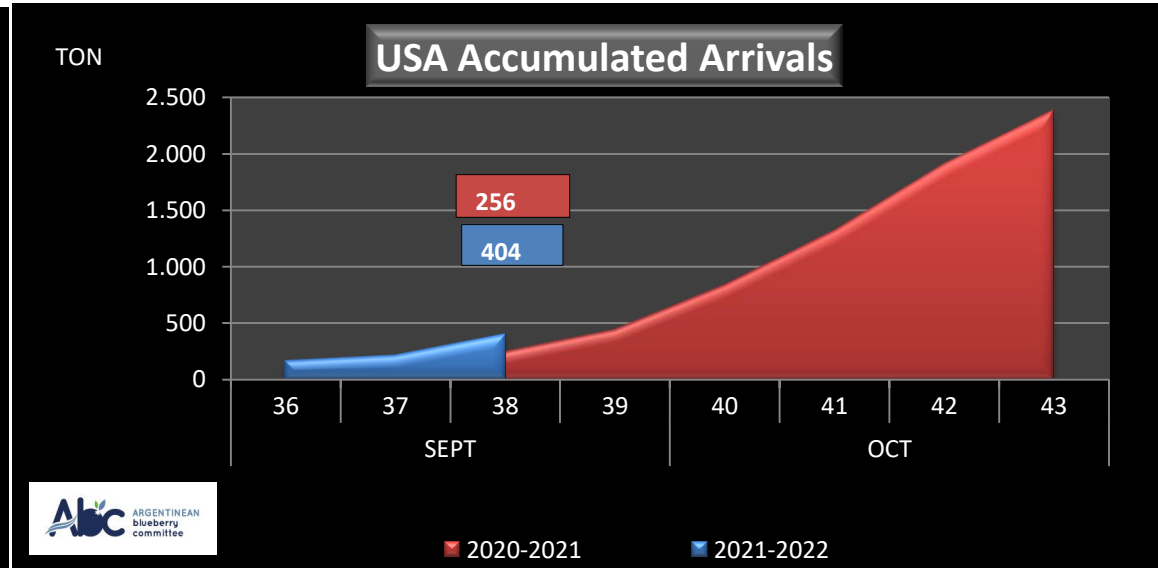

WEEKLY ARGENTINEAN BLUEBERRY ARRIVALS - ETA - 2020 / 2021 - U.S.A.