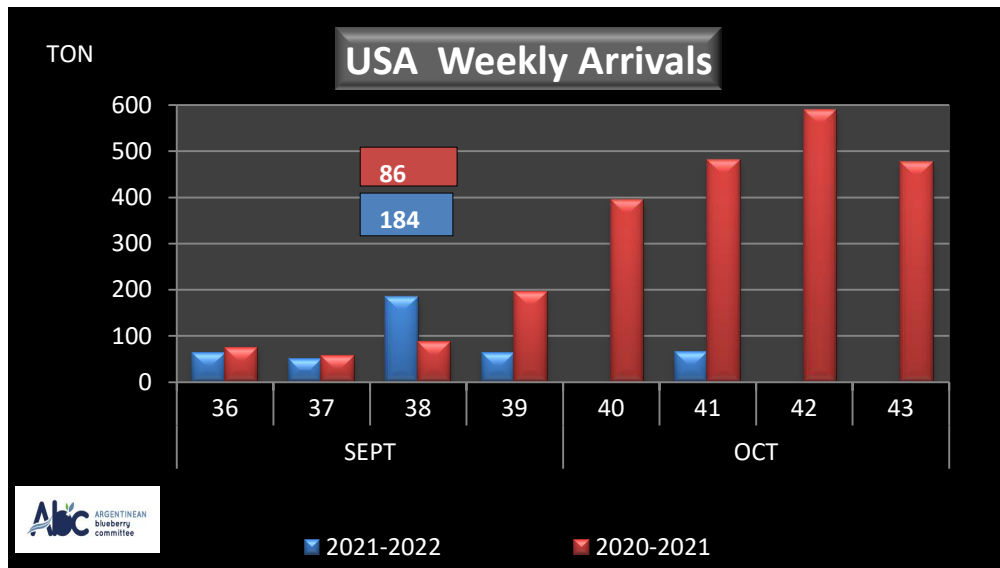

WEEKLY ARGENTINEAN BLUEBERRY ARRIVALS - ETA - 2020 / 2021 - U.S.A.