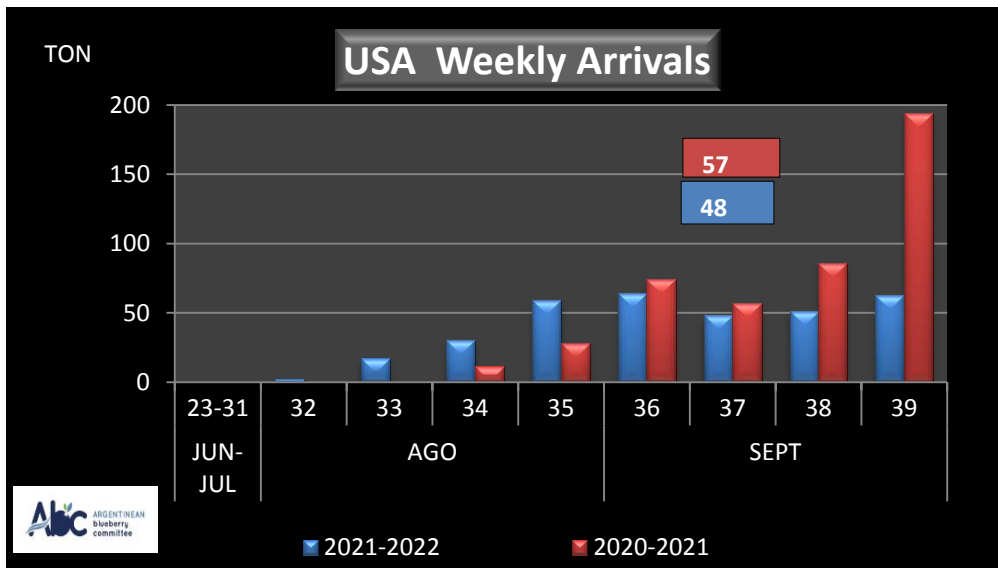

WEEKLY ARGENTINEAN BLUEBERRY ARRIVALS - ETA - 2020 / 2021 - U.S.A.