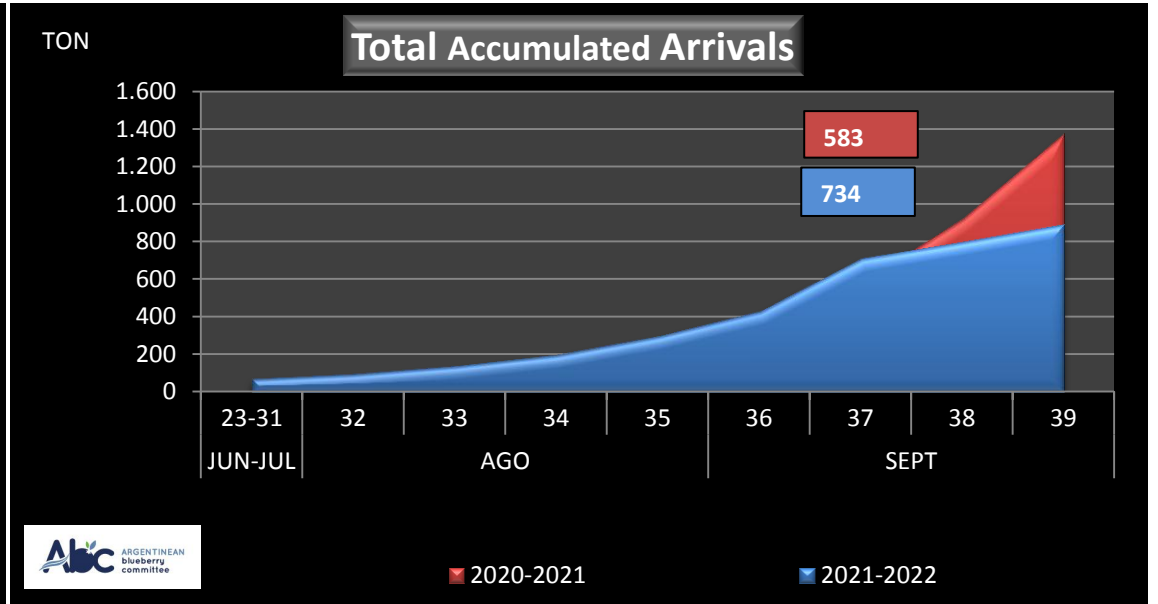

WEEKLY ARGENTINEAN BLUEBERRY ARRIVALS - ETA - 2021 / 2022 - ALL DESTINATIONS