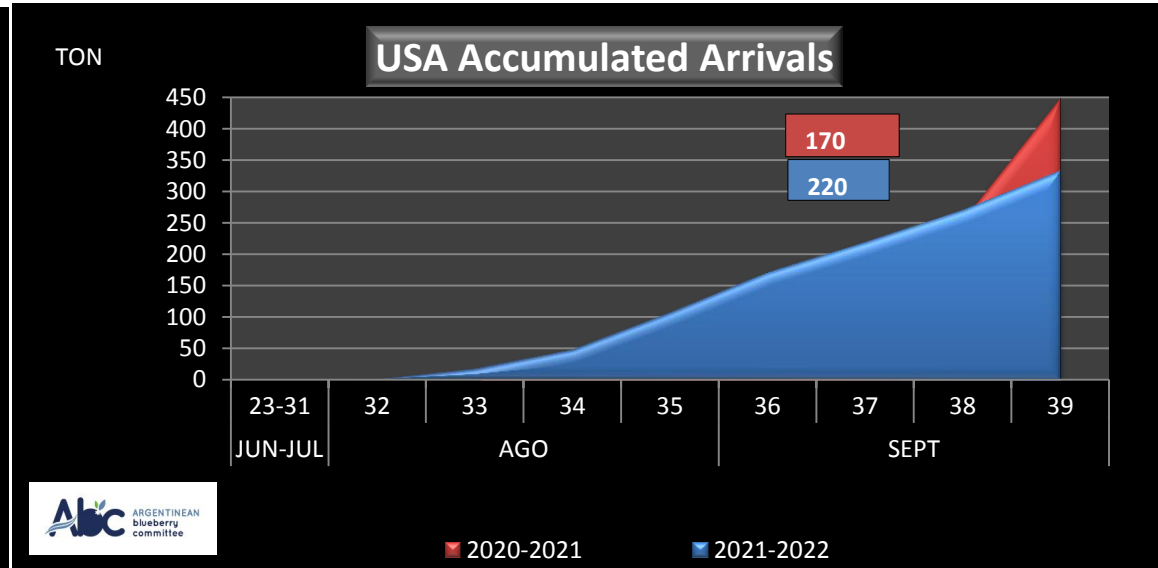

WEEKLY ARGENTINEAN BLUEBERRY ARRIVALS - ETA - 2020 / 2021 - U.S.A.