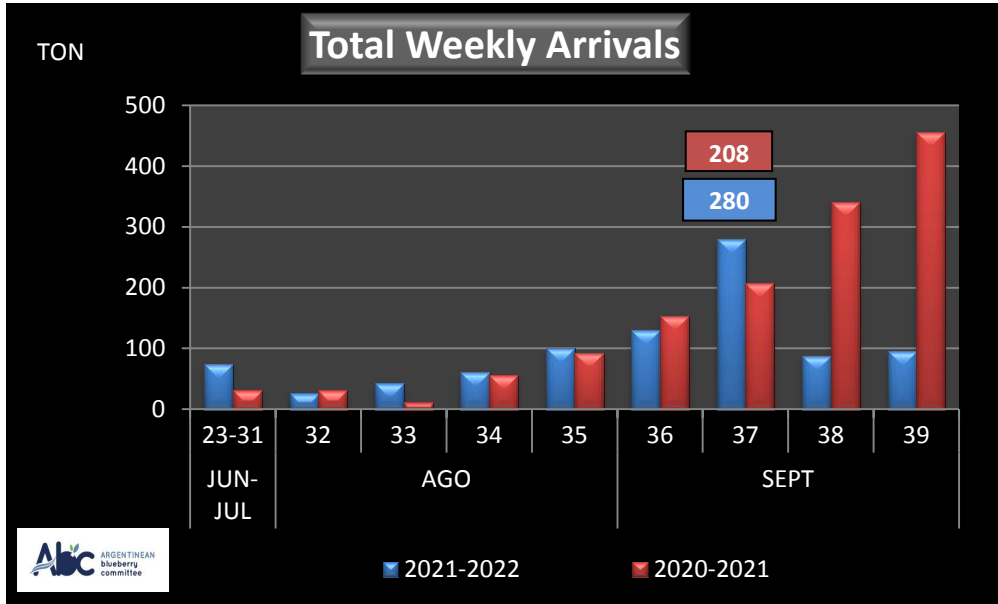

WEEKLY ARGENTINEAN BLUEBERRY ARRIVALS - ETA - 2021 / 2022 - ALL DESTINATIONS