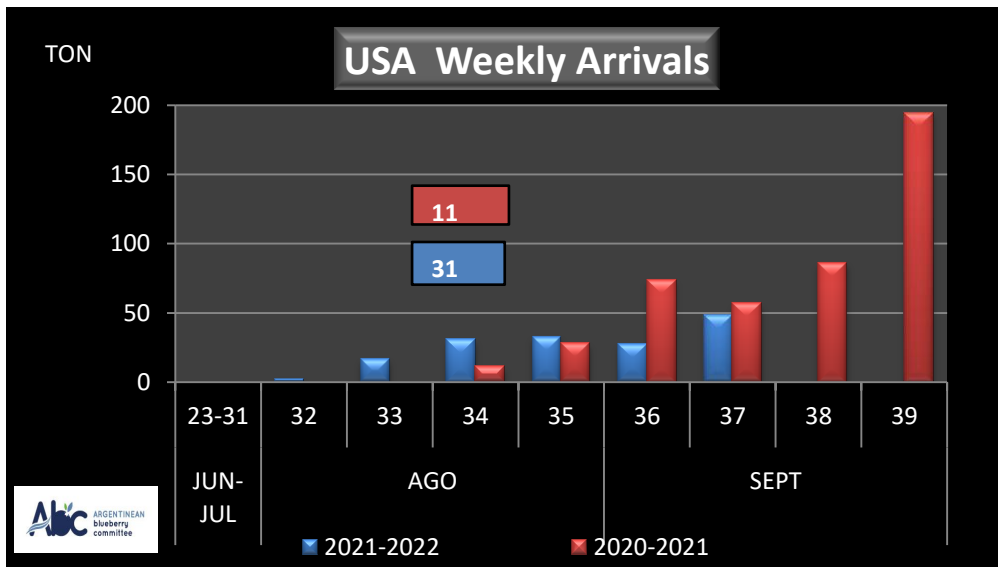

WEEKLY ARGENTINEAN BLUEBERRY ARRIVALS - ETA - 2020 / 2021 - U.S.A.