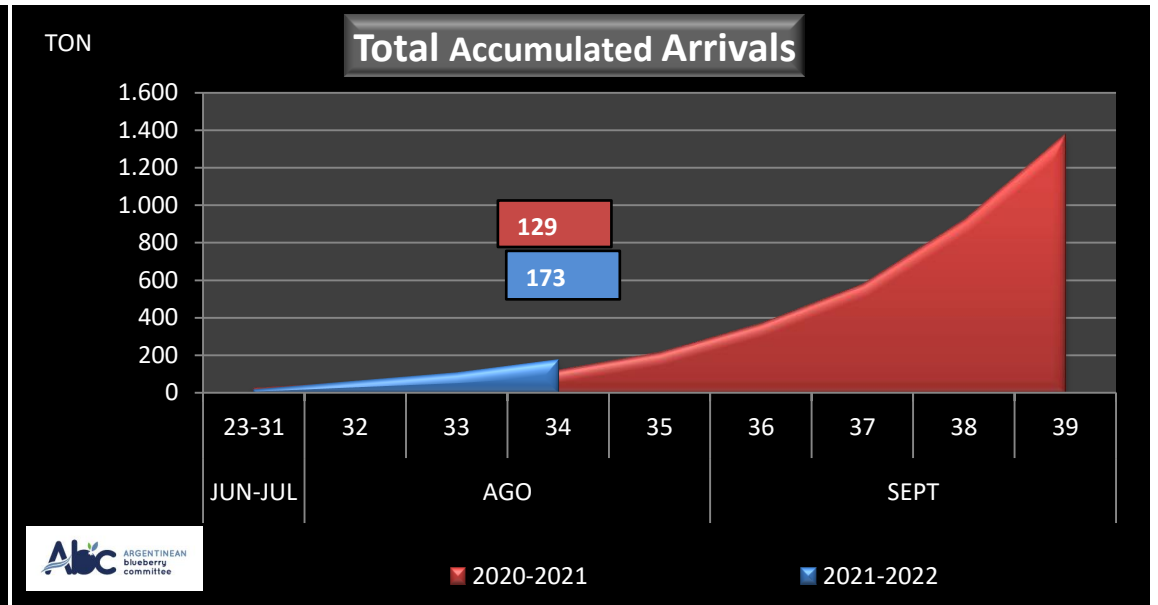

WEEKLY ARGENTINEAN BLUEBERRY ARRIVALS - ETA - 2021 / 2022 - ALL DESTINATIONS