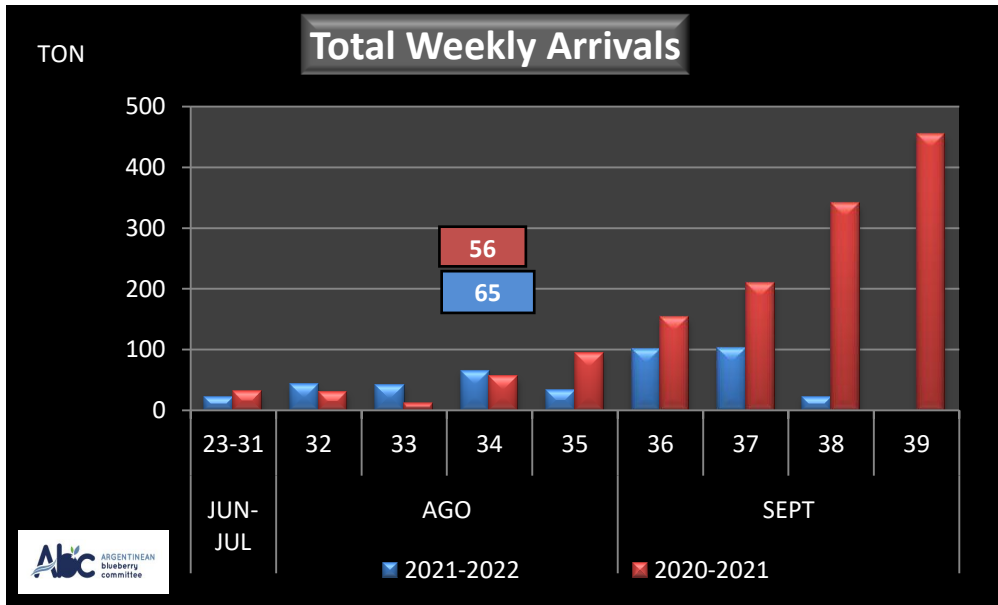

WEEKLY ARGENTINEAN BLUEBERRY ARRIVALS - ETA - 2021 / 2022 - ALL DESTINATIONS