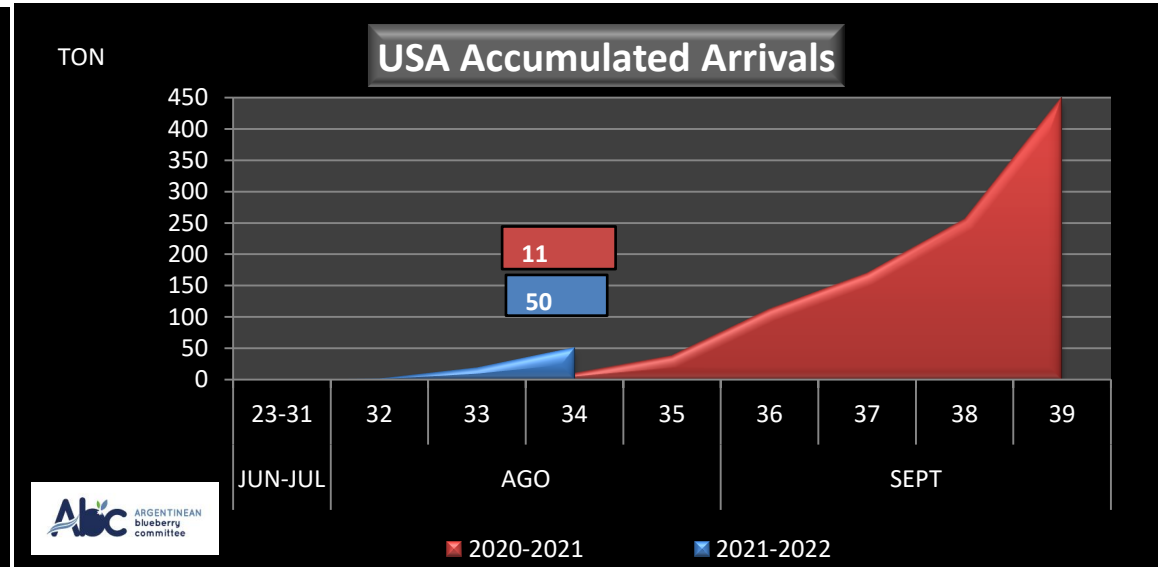

WEEKLY ARGENTINEAN BLUEBERRY ARRIVALS - ETA - 2020 / 2021 - U.S.A.