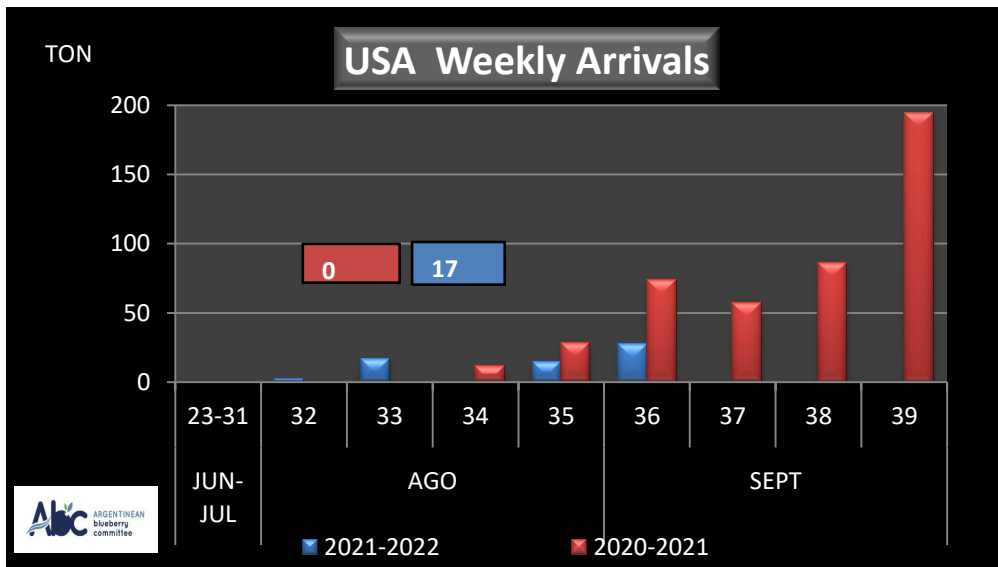

WEEKLY ARGENTINEAN BLUEBERRY ARRIVALS - ETA - 2020 / 2021 - U.S.A.