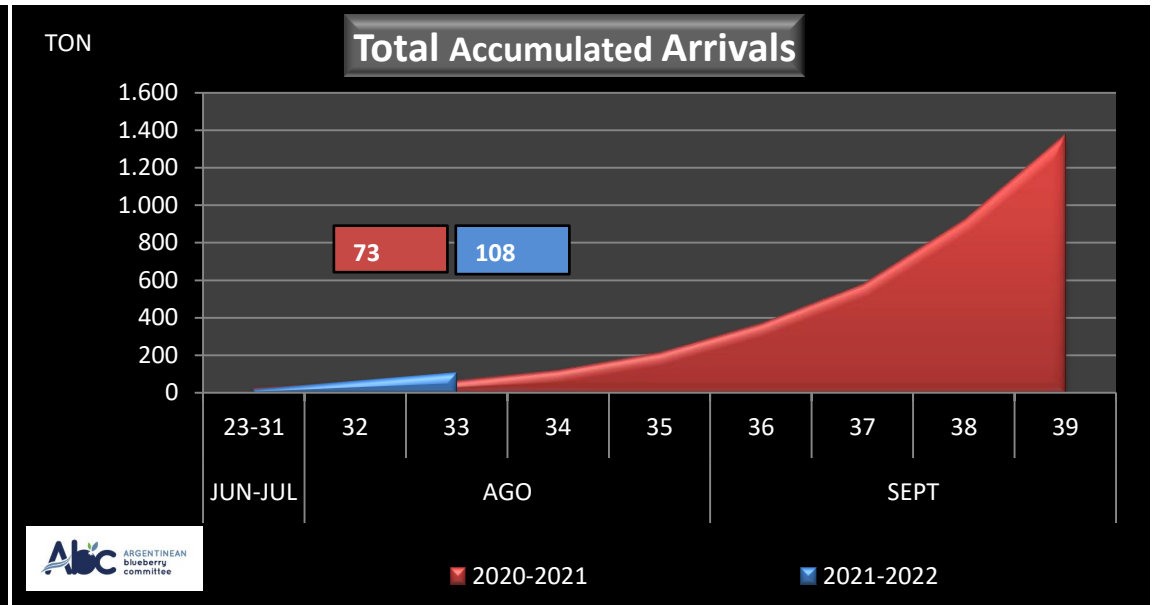

WEEKLY ARGENTINEAN BLUEBERRY ARRIVALS - ETA - 2021 / 2022 - ALL DESTINATIONS