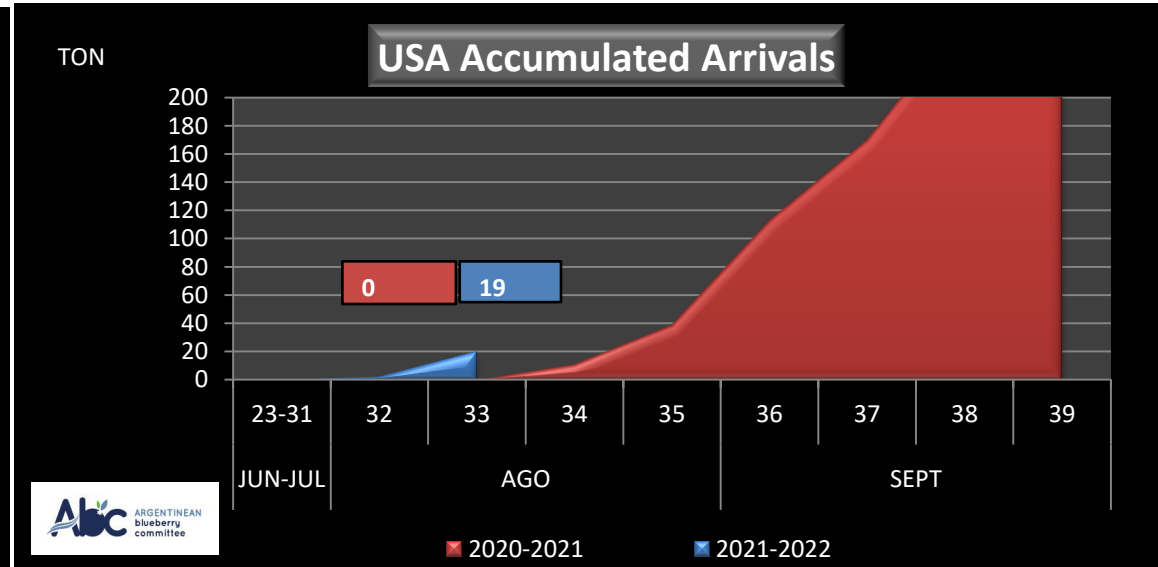

WEEKLY ARGENTINEAN BLUEBERRY ARRIVALS - ETA - 2020 / 2021 - U.S.A.