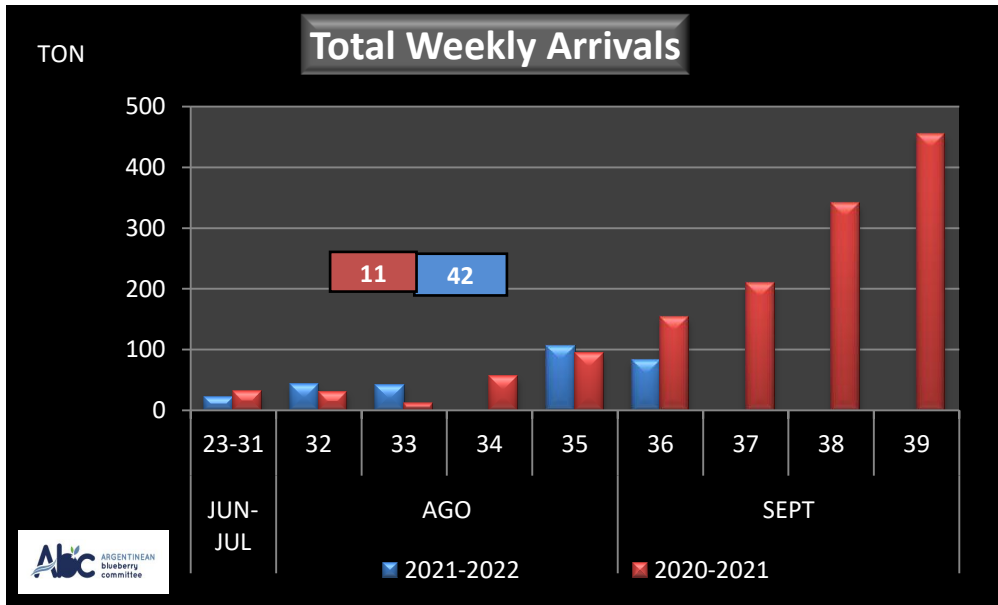

WEEKLY ARGENTINEAN BLUEBERRY ARRIVALS - ETA - 2021 / 2022 - ALL DESTINATIONS