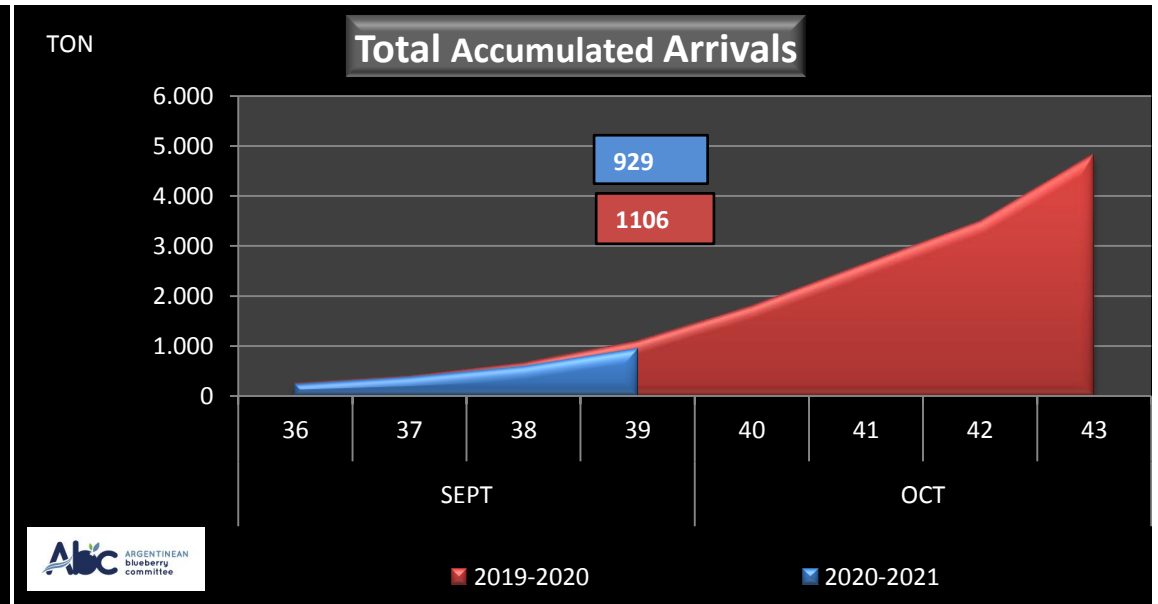

WEEKLY ARGENTINEAN BLUEBERRY ARRIVALS - ETA - 2020 / 2021 - ALL DESTINATIONS