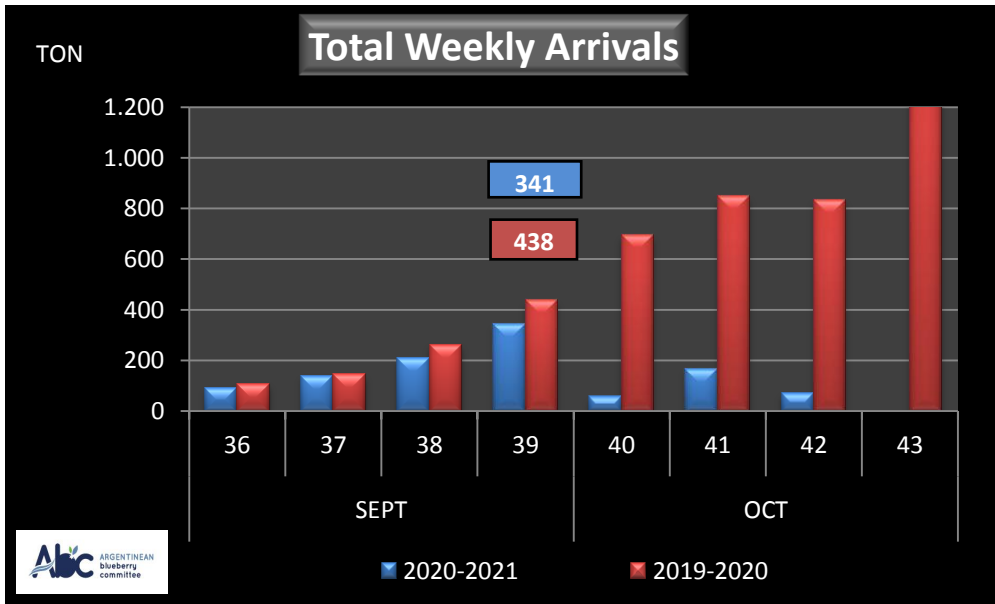

WEEKLY ARGENTINEAN BLUEBERRY ARRIVALS - ETA - 2020 / 2021 - ALL DESTINATIONS