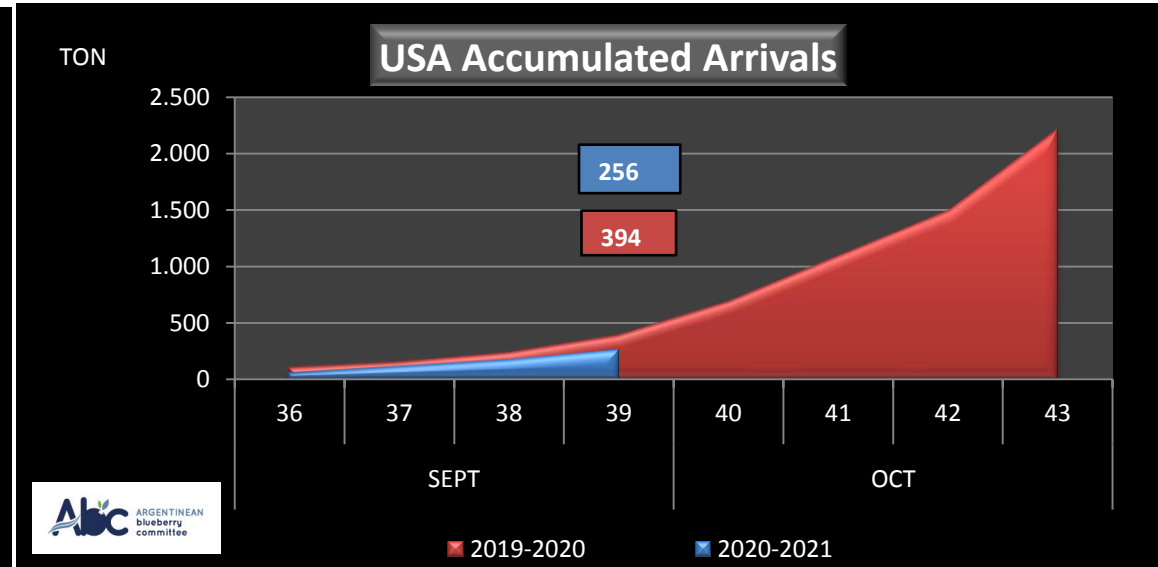

WEEKLY ARGENTINEAN BLUEBERRY ARRIVALS - ETA - 2020 / 2021 - U.S.A.