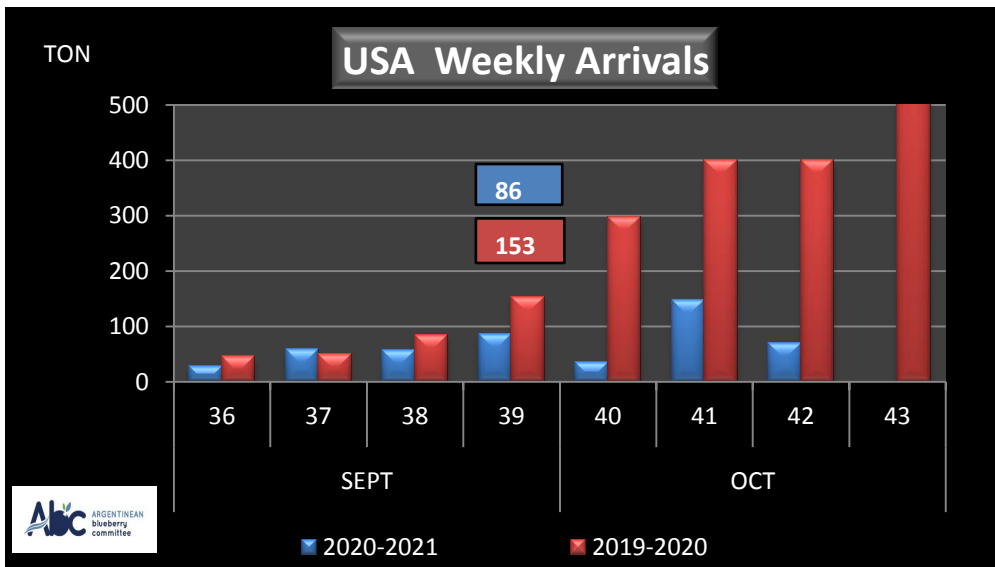

WEEKLY ARGENTINEAN BLUEBERRY ARRIVALS - ETA - 2020 / 2021 - U.S.A.