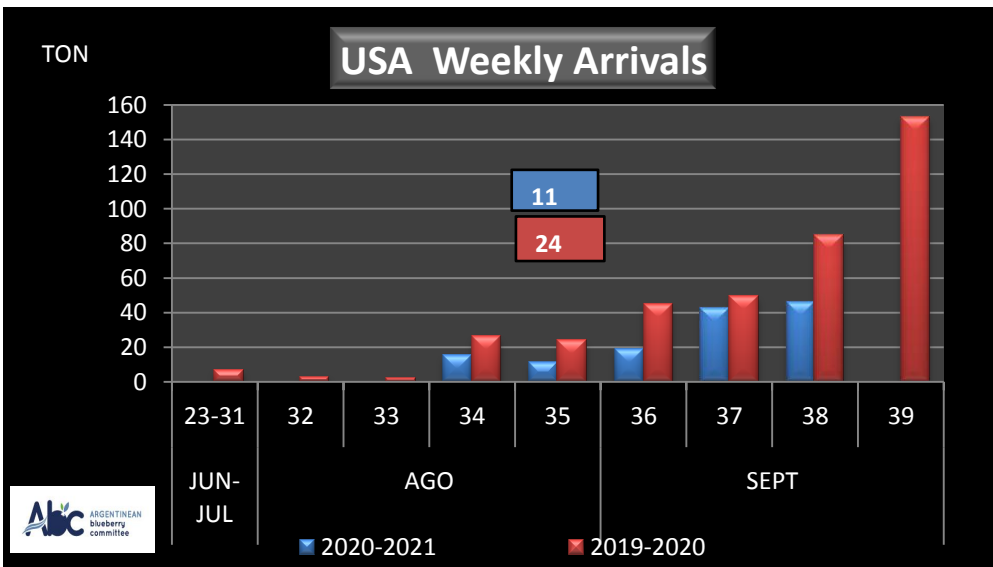

WEEKLY ARGENTINEAN BLUEBERRY ARRIVALS - ETA - 2020 / 2021 - U.S.A.