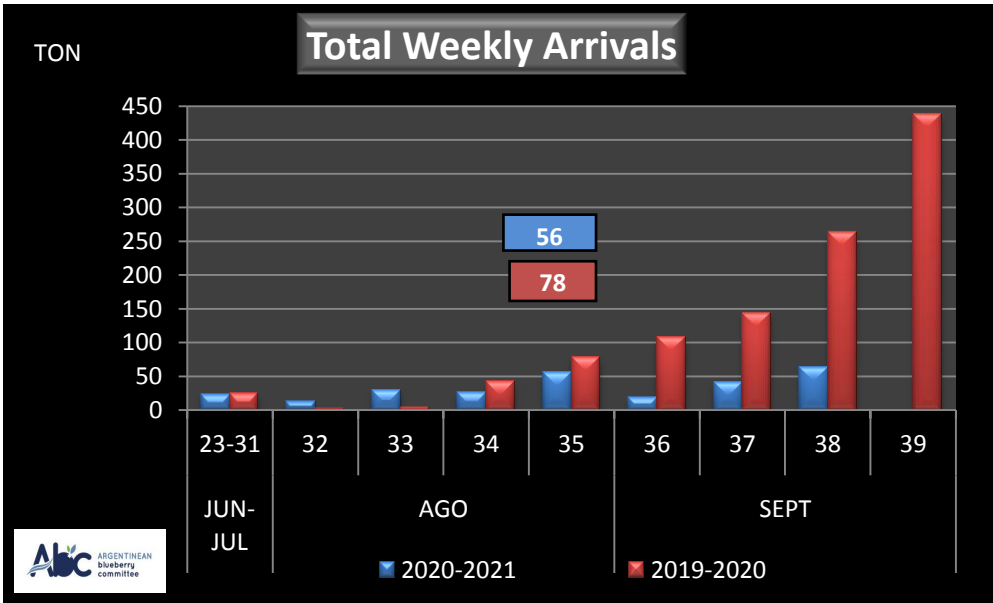

WEEKLY ARGENTINEAN BLUEBERRY ARRIVALS - ETA - 2020 / 2021 - ALL DESTINATIONS