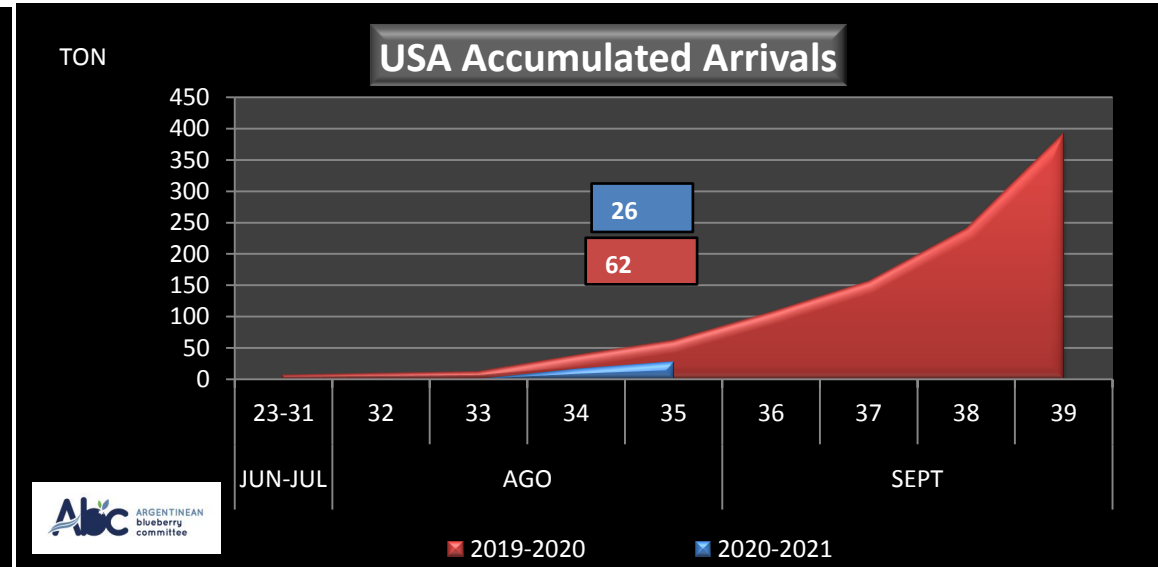

WEEKLY ARGENTINEAN BLUEBERRY ARRIVALS - ETA - 2020 / 2021 - U.S.A.