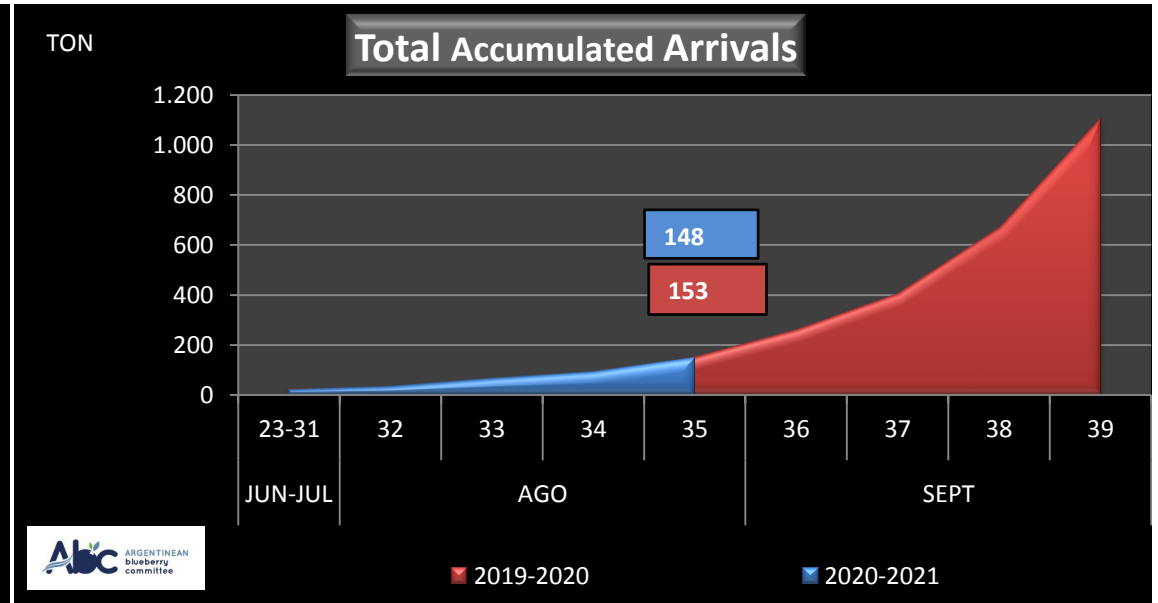

WEEKLY ARGENTINEAN BLUEBERRY ARRIVALS - ETA - 2020 / 2021 - ALL DESTINATIONS