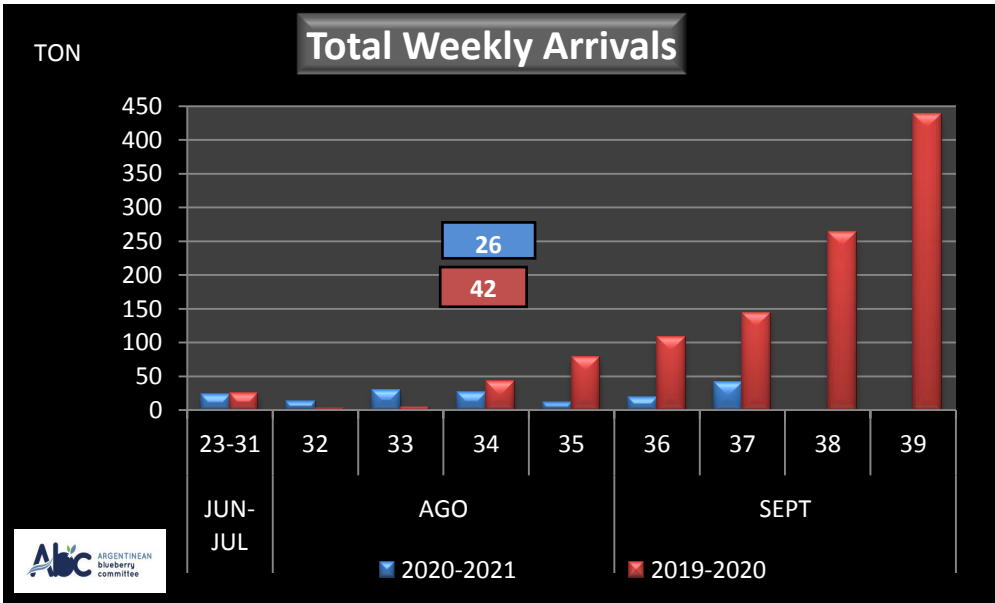

WEEKLY ARGENTINEAN BLUEBERRY ARRIVALS - ETA - 2020 / 2021 - ALL DESTINATIONS