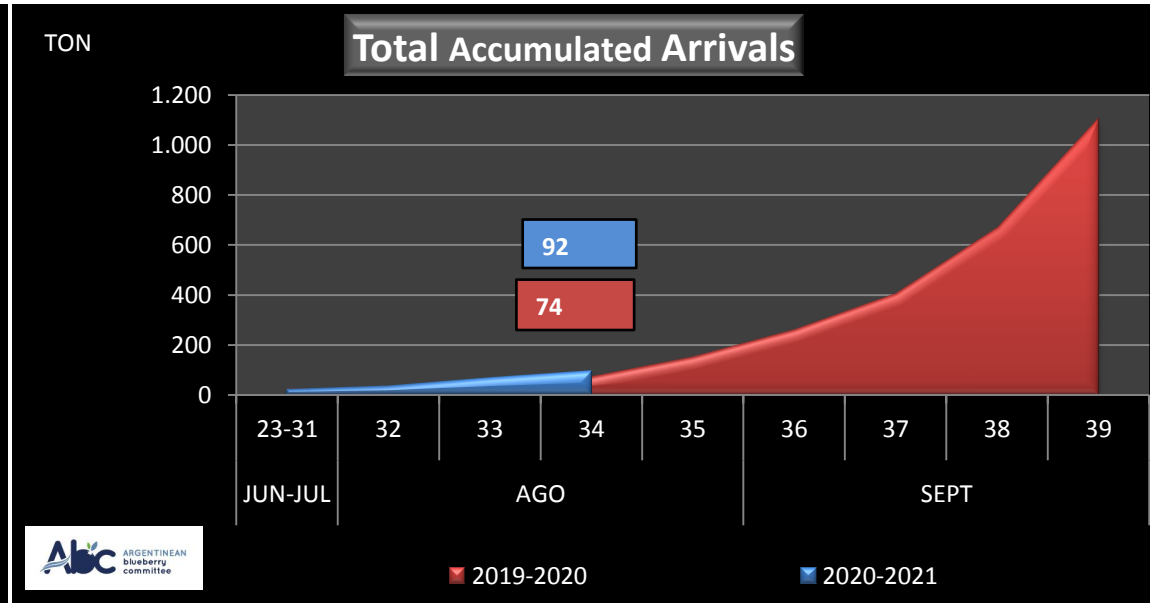

WEEKLY ARGENTINEAN BLUEBERRY ARRIVALS - ETA - 2020 / 2021 - ALL DESTINATIONS