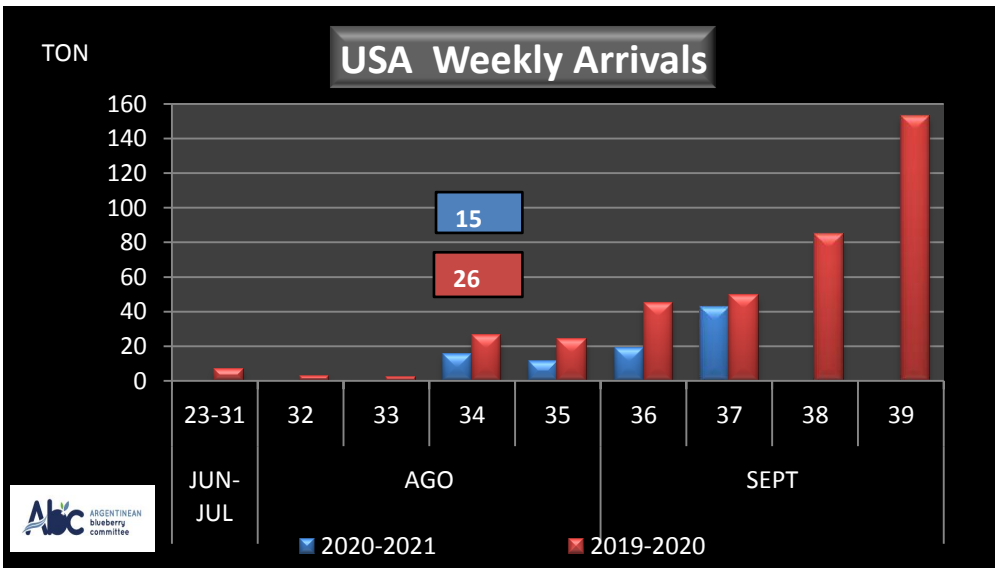

WEEKLY ARGENTINEAN BLUEBERRY ARRIVALS - ETA - 2020 / 2021 - U.S.A.