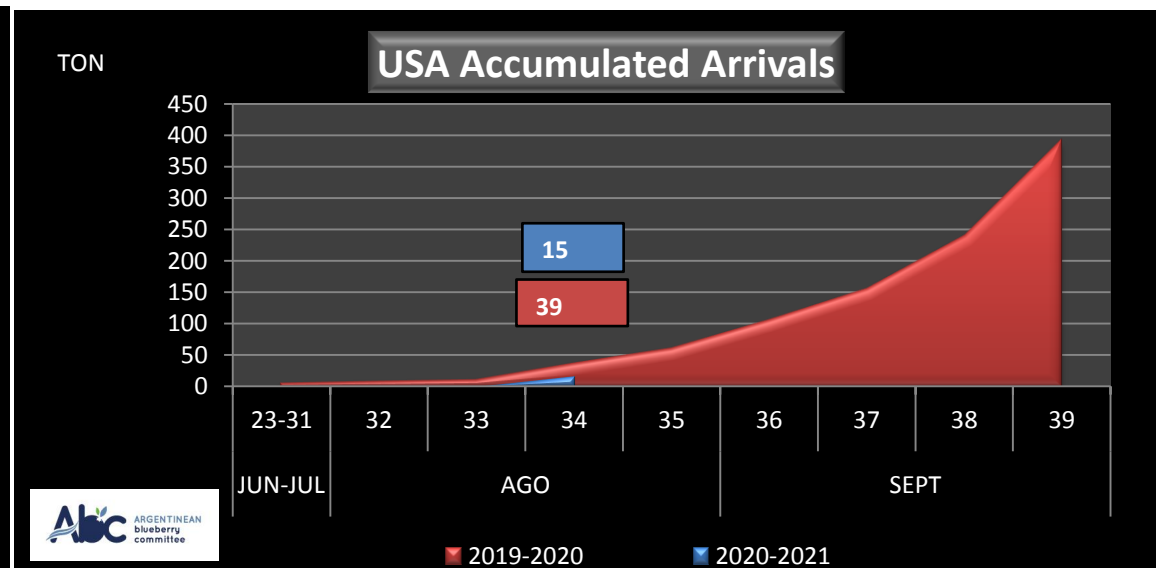

WEEKLY ARGENTINEAN BLUEBERRY ARRIVALS - ETA - 2020 / 2021 - U.S.A.