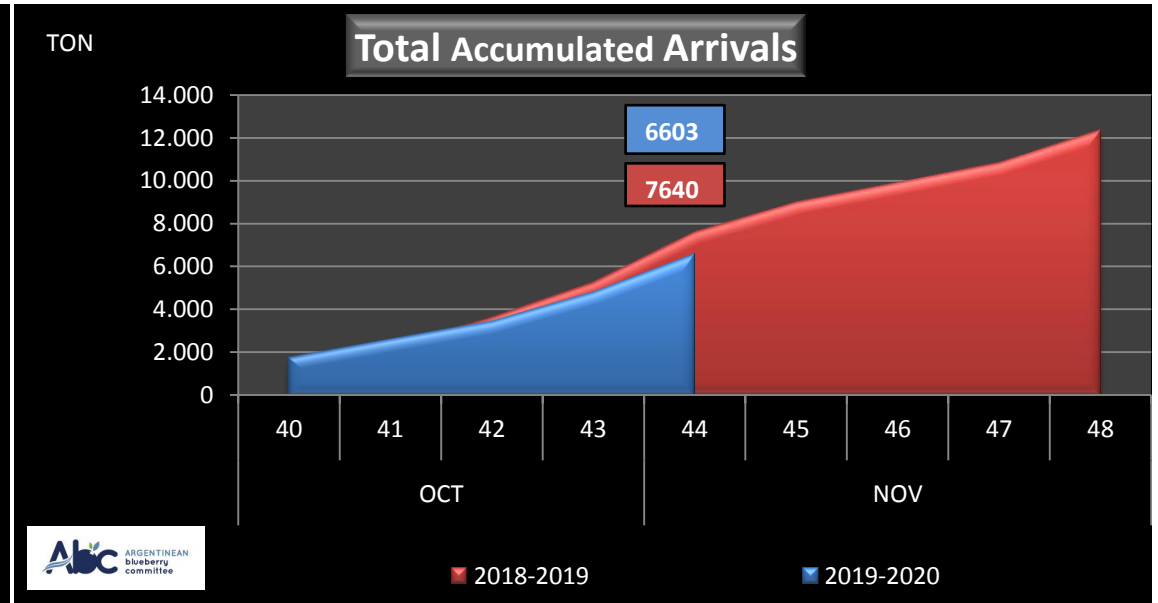

WEEKLY ARGENTINEAN BLUEBERRY ARRIVALS - ETA - 2019 / 2020 - ALL DESTINATIONS