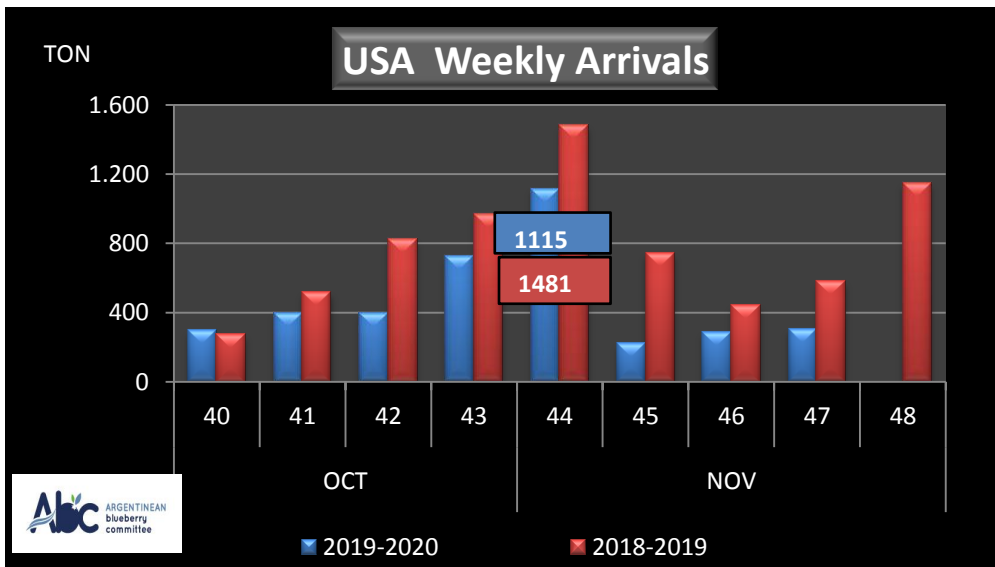

WEEKLY ARGENTINEAN BLUEBERRY ARRIVALS - ETA - 2019 / 2020 - U.S.A.