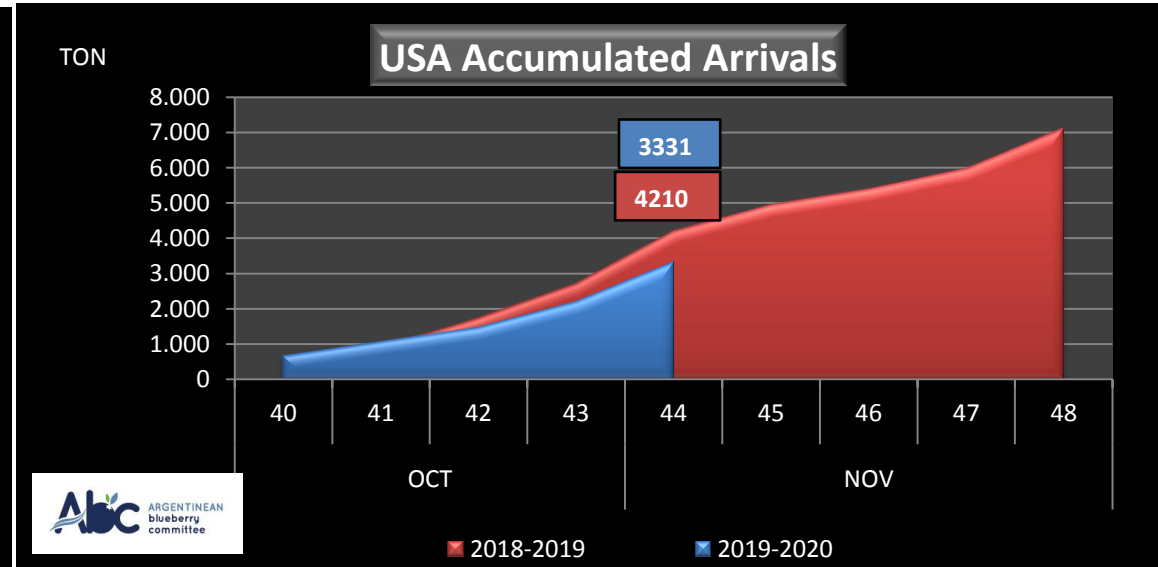

WEEKLY ARGENTINEAN BLUEBERRY ARRIVALS - ETA - 2019 / 2020 - U.S.A.