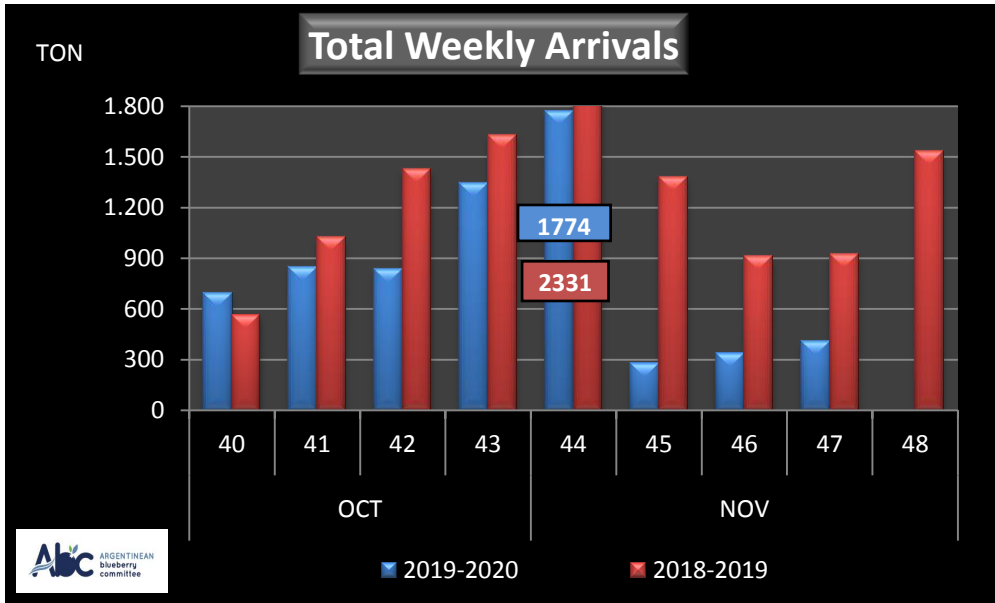

WEEKLY ARGENTINEAN BLUEBERRY ARRIVALS - ETA - 2019 / 2020 - ALL DESTINATIONS