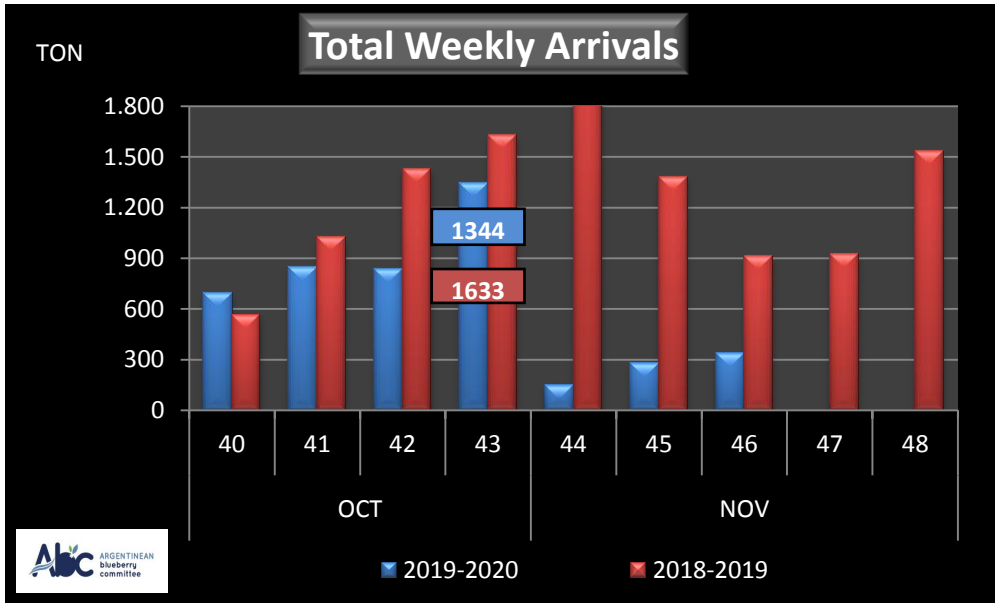

WEEKLY ARGENTINEAN BLUEBERRY ARRIVALS - ETA - 2019 / 2020 - ALL DESTINATIONS