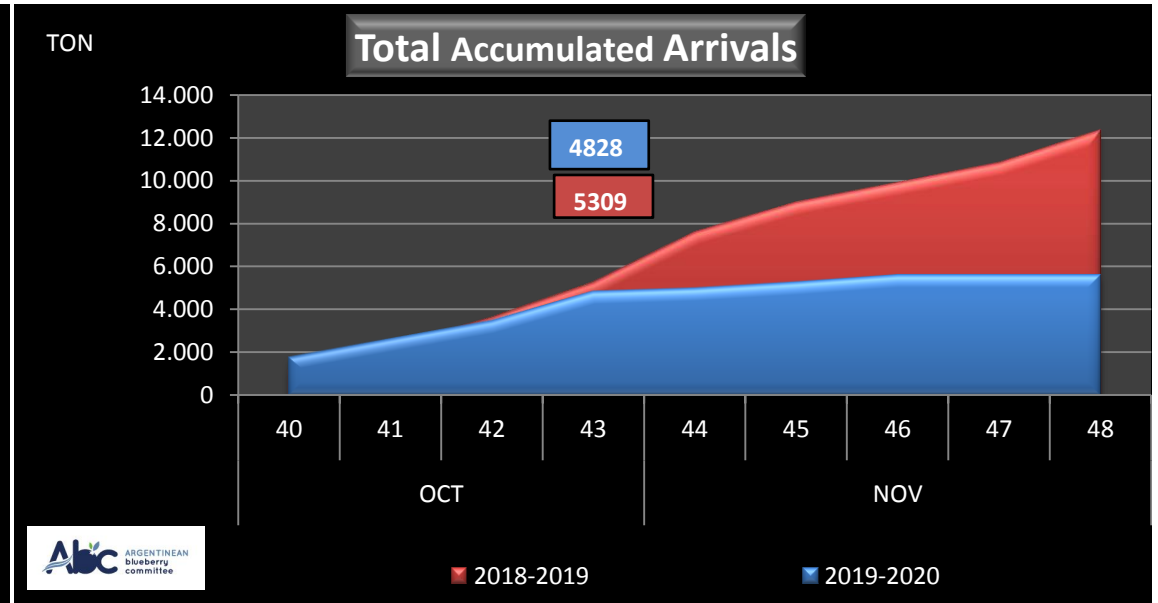

WEEKLY ARGENTINEAN BLUEBERRY ARRIVALS - ETA - 2019 / 2020 - ALL DESTINATIONS