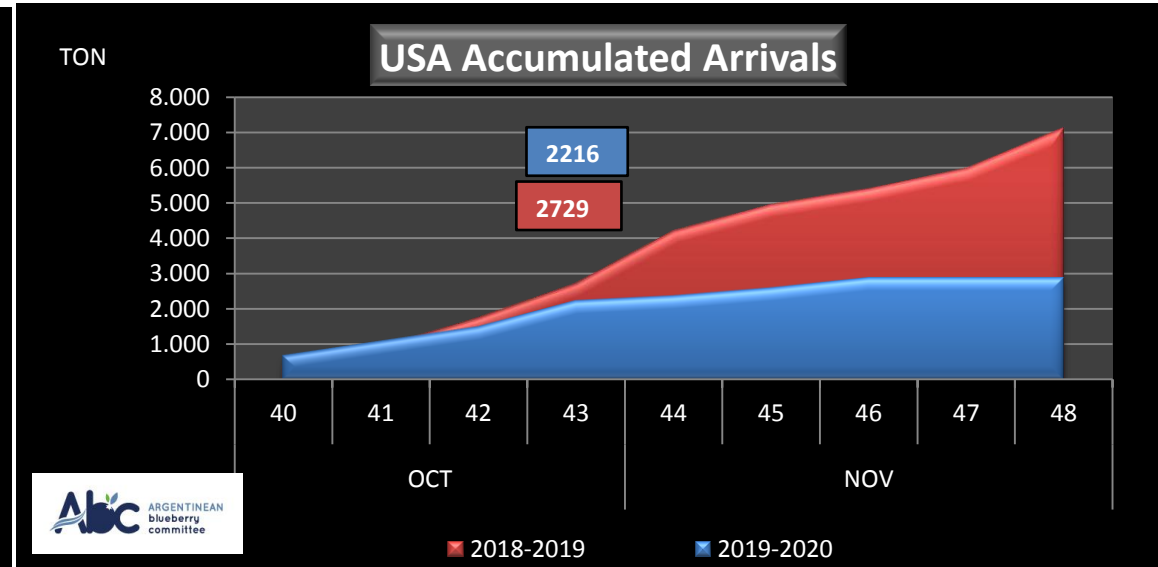

WEEKLY ARGENTINEAN BLUEBERRY ARRIVALS - ETA - 2019 / 2020 - U.S.A.