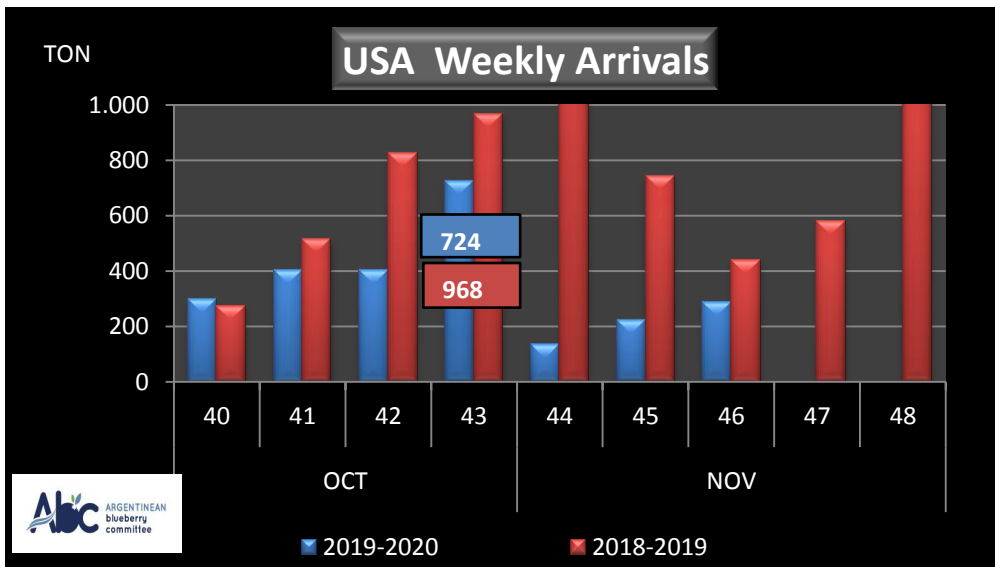

WEEKLY ARGENTINEAN BLUEBERRY ARRIVALS - ETA - 2019 / 2020 - U.S.A.