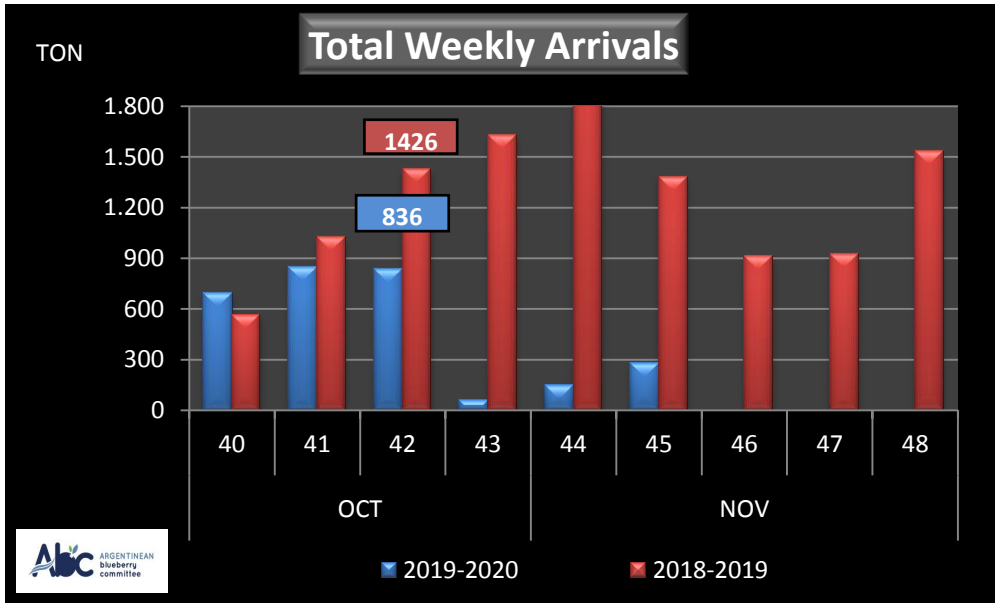

WEEKLY ARGENTINEAN BLUEBERRY ARRIVALS - ETA - 2019 / 2020 - ALL DESTINATIONS