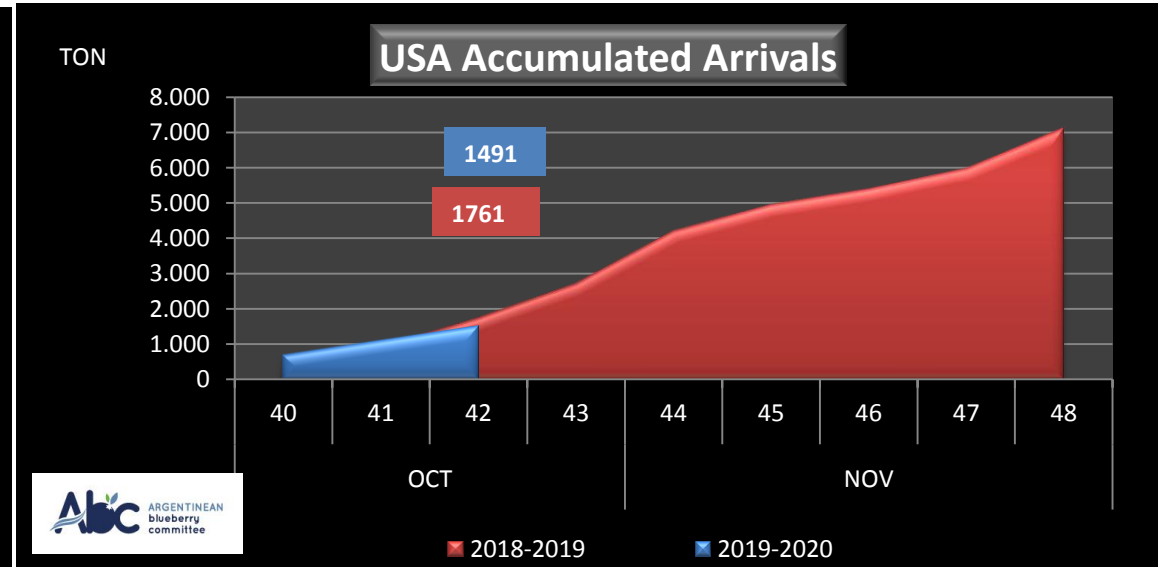

WEEKLY ARGENTINEAN BLUEBERRY ARRIVALS - ETA - 2019 / 2020 - U.S.A.