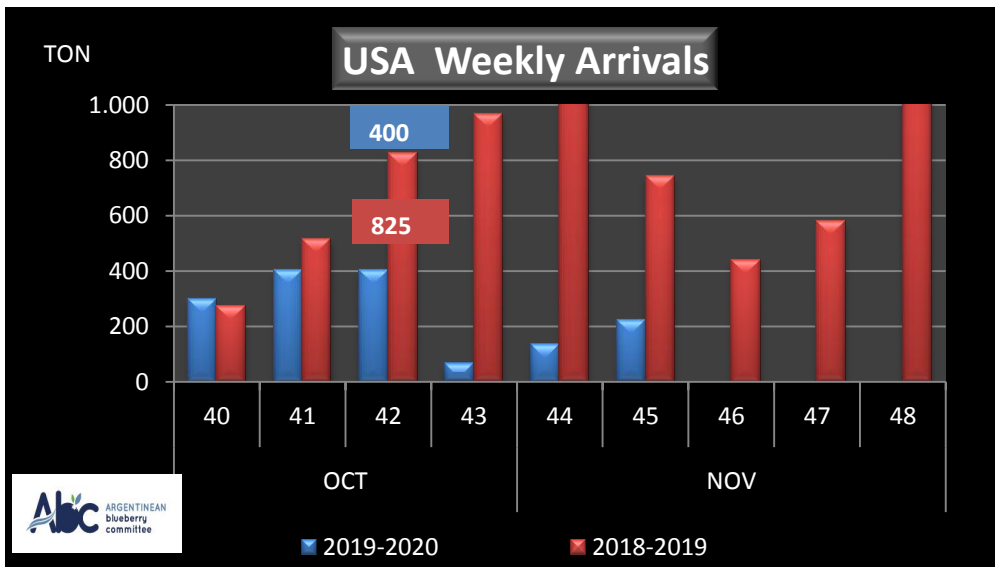

WEEKLY ARGENTINEAN BLUEBERRY ARRIVALS - ETA - 2019 / 2020 - U.S.A.