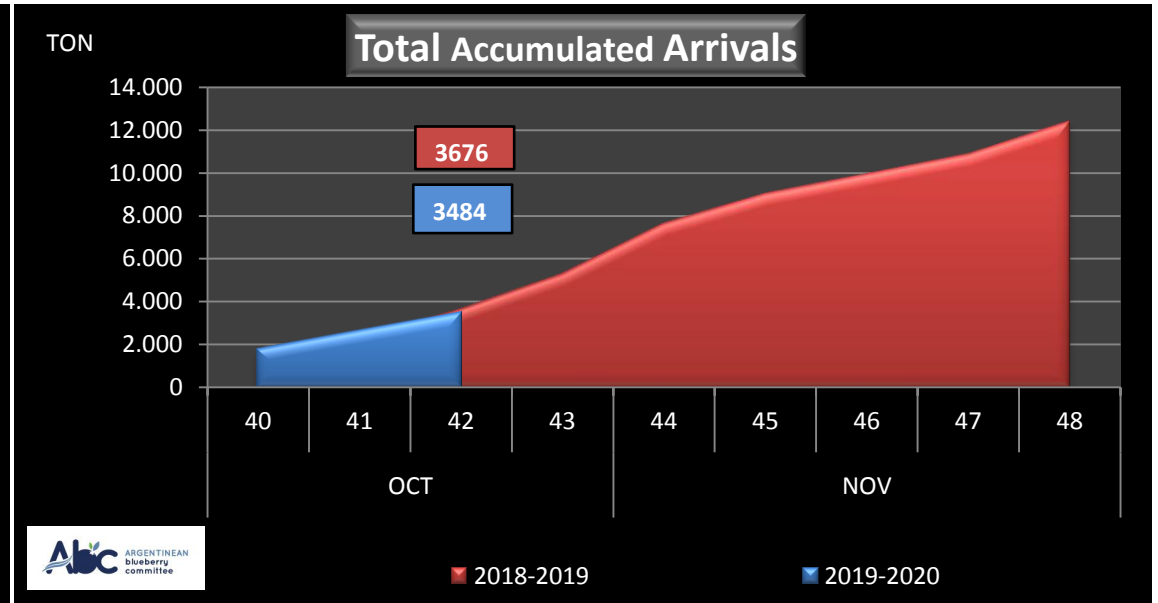

WEEKLY ARGENTINEAN BLUEBERRY ARRIVALS - ETA - 2019 / 2020 - ALL DESTINATIONS