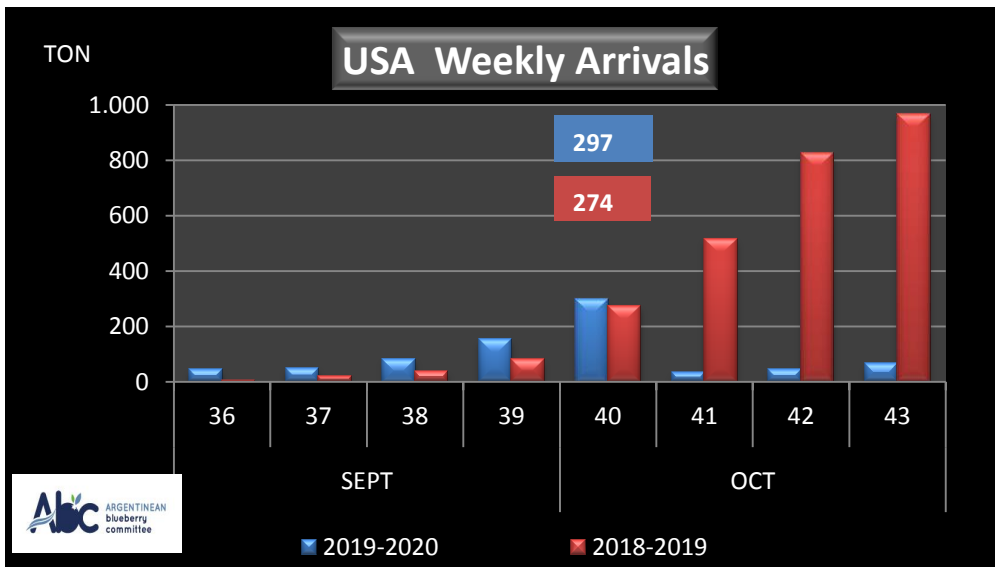

WEEKLY ARGENTINEAN BLUEBERRY ARRIVALS - ETA - 2019 / 2020 - U.S.A.