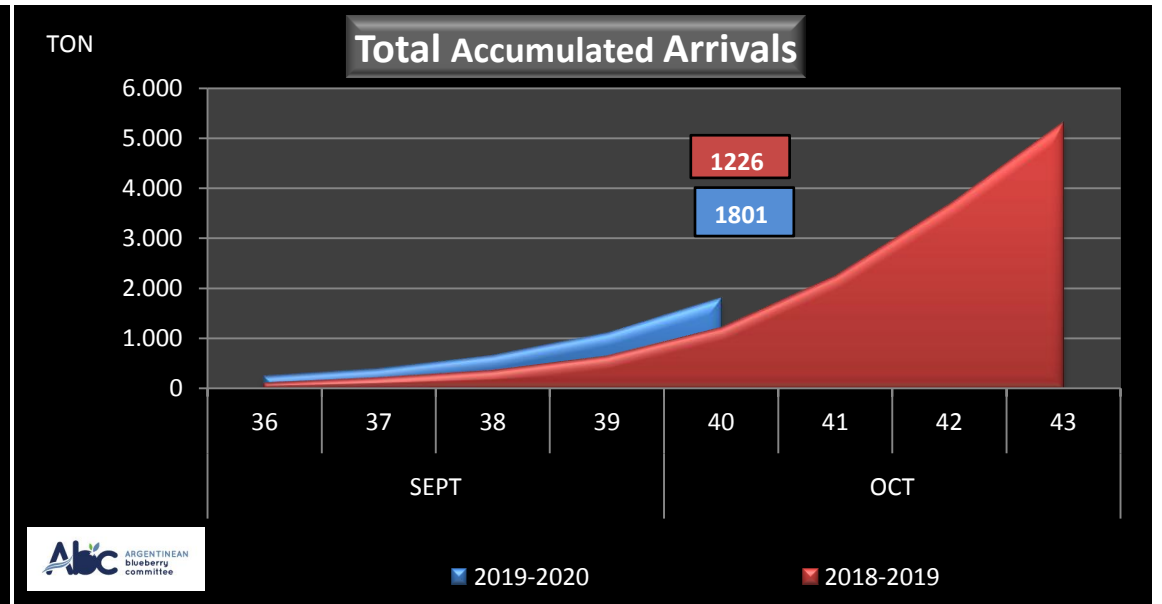

WEEKLY ARGENTINEAN BLUEBERRY ARRIVALS - ETA - 2019 / 2020 - ALL DESTINATIONS