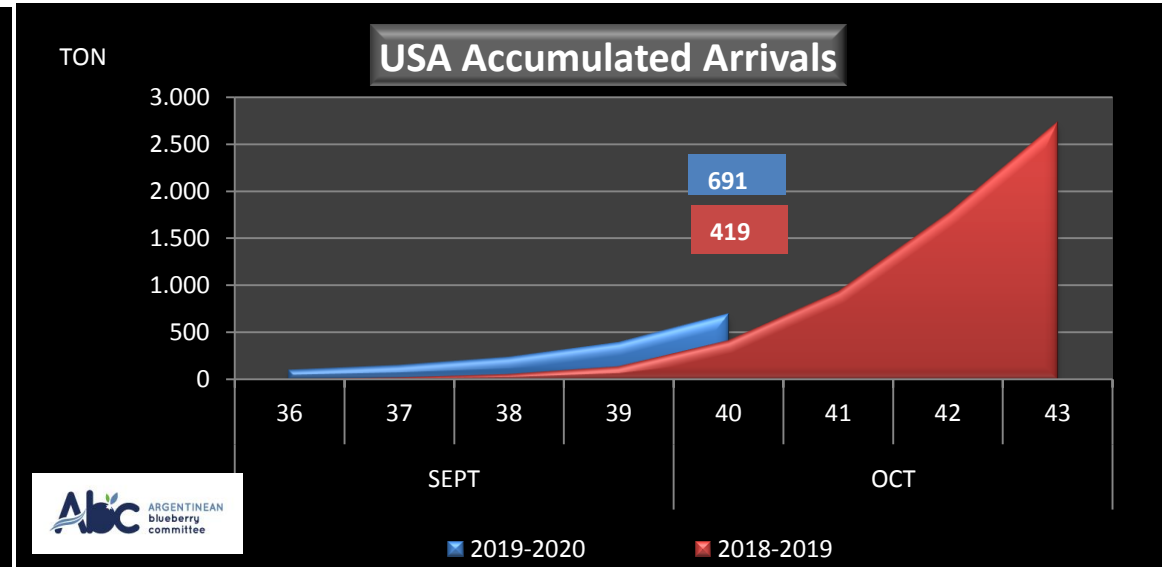

WEEKLY ARGENTINEAN BLUEBERRY ARRIVALS - ETA - 2019 / 2020 - U.S.A.