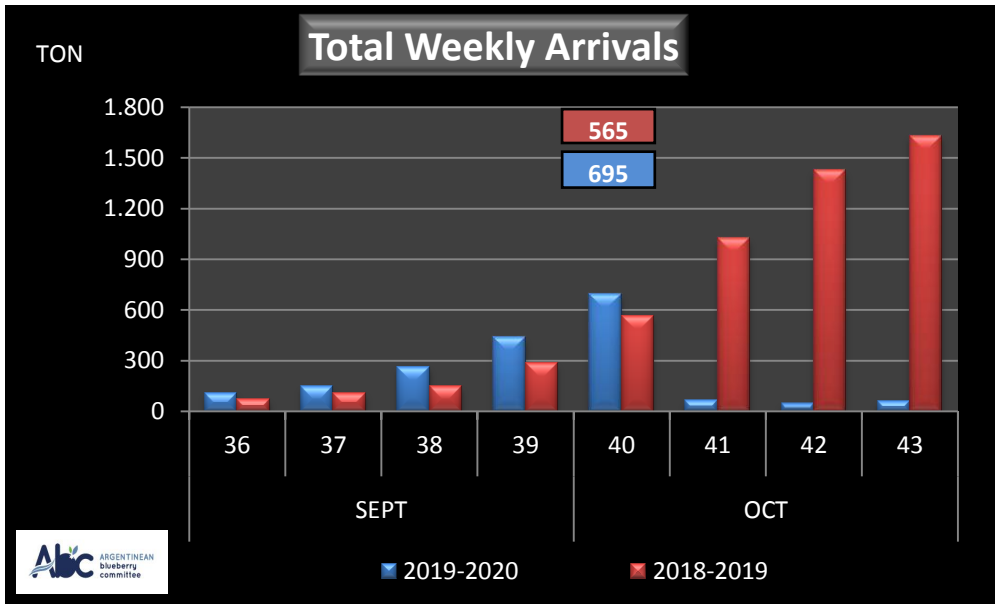

WEEKLY ARGENTINEAN BLUEBERRY ARRIVALS - ETA - 2019 / 2020 - ALL DESTINATIONS