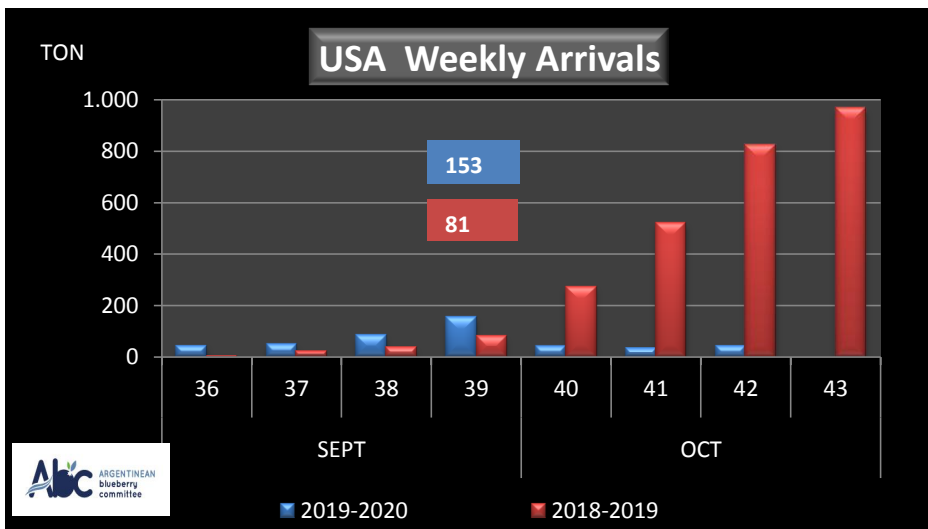

WEEKLY ARGENTINEAN BLUEBERRY ARRIVALS - ETA - 2019 / 2020 - U.S.A.