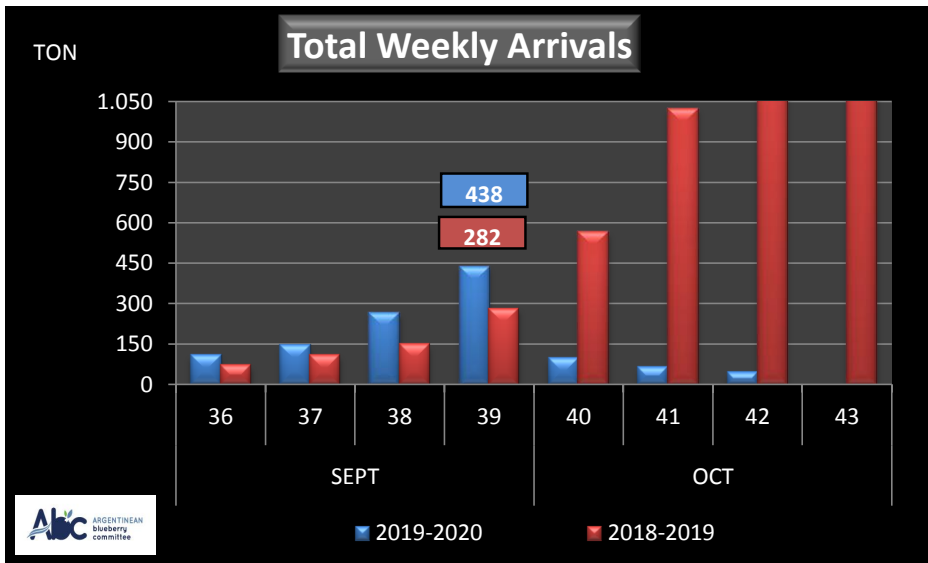

WEEKLY ARGENTINEAN BLUEBERRY ARRIVALS - ETA - 2019 / 2020 - ALL DESTINATIONS