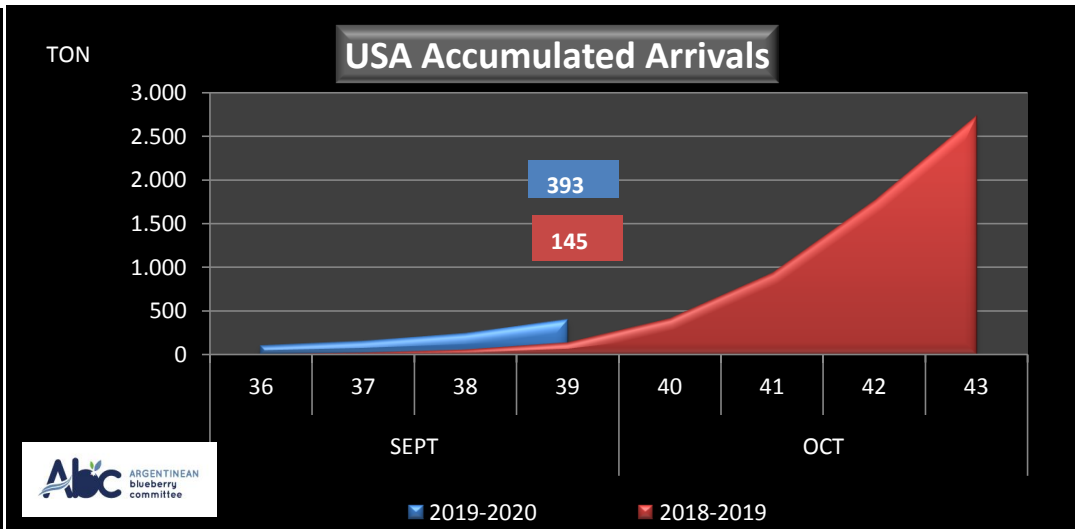

WEEKLY ARGENTINEAN BLUEBERRY ARRIVALS - ETA - 2019 / 2020 - U.S.A.