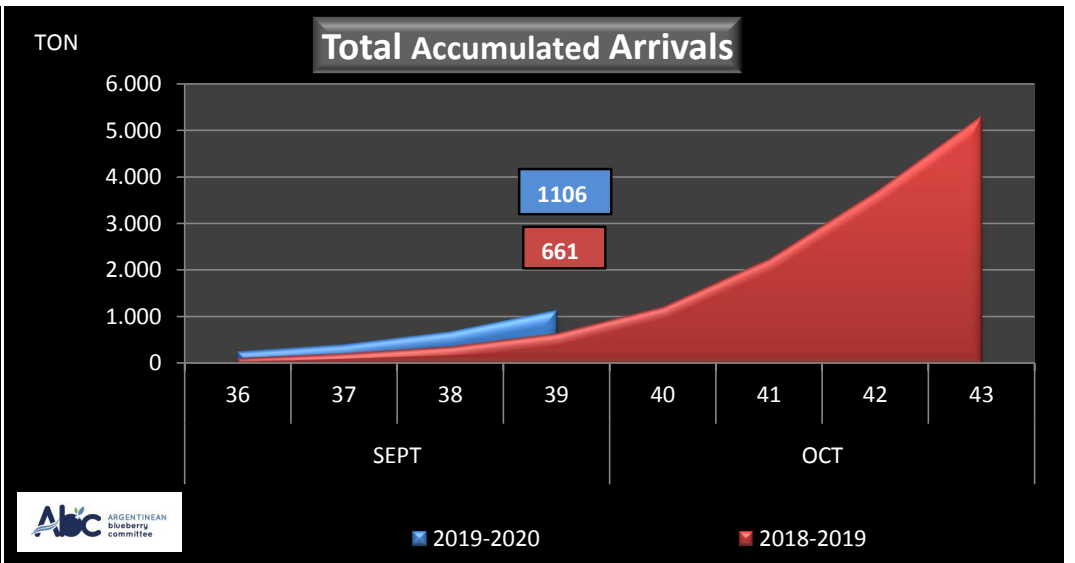

WEEKLY ARGENTINEAN BLUEBERRY ARRIVALS - ETA - 2019 / 2020 - ALL DESTINATIONS