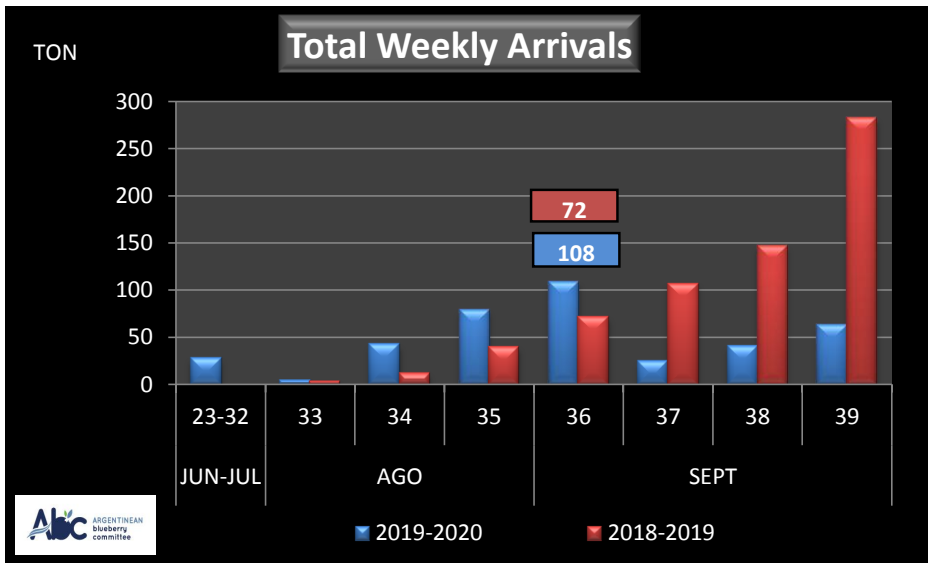

WEEKLY ARGENTINEAN BLUEBERRY ARRIVALS - ETA - 2019 / 2020 - ALL DESTINATIONS