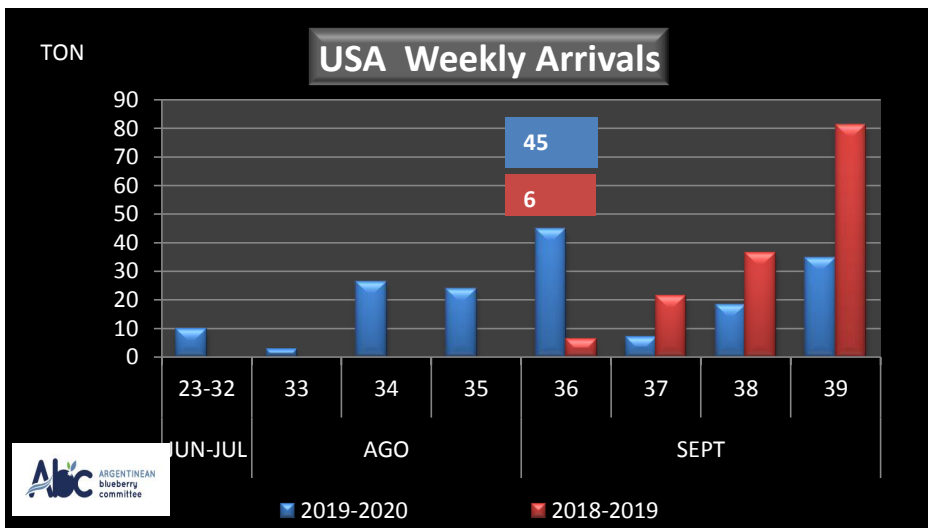

WEEKLY ARGENTINEAN BLUEBERRY ARRIVALS - ETA - 2019 / 2020 - U.S.A.