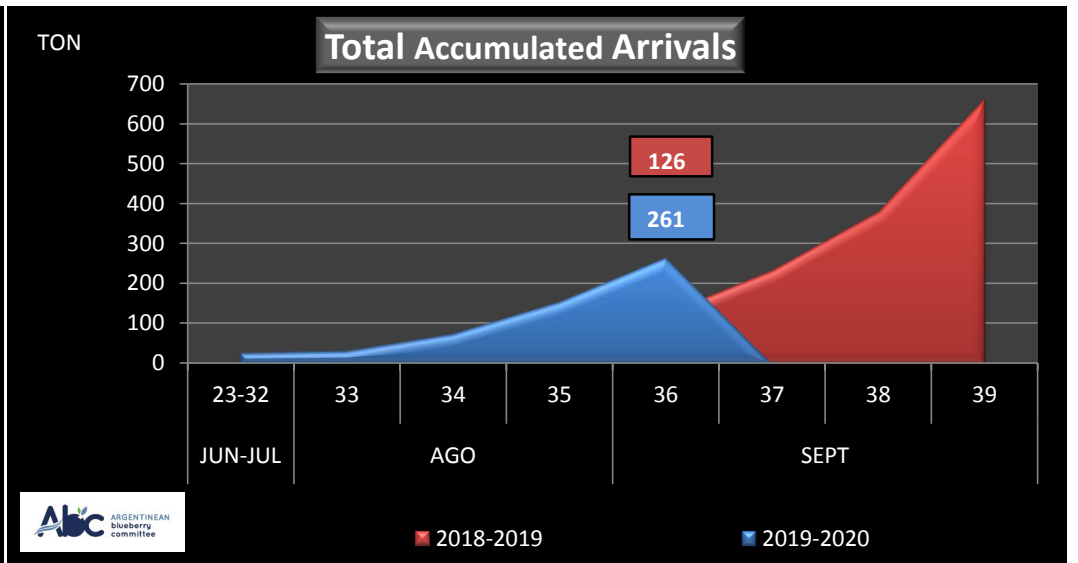

WEEKLY ARGENTINEAN BLUEBERRY ARRIVALS - ETA - 2019 / 2020 - ALL DESTINATIONS