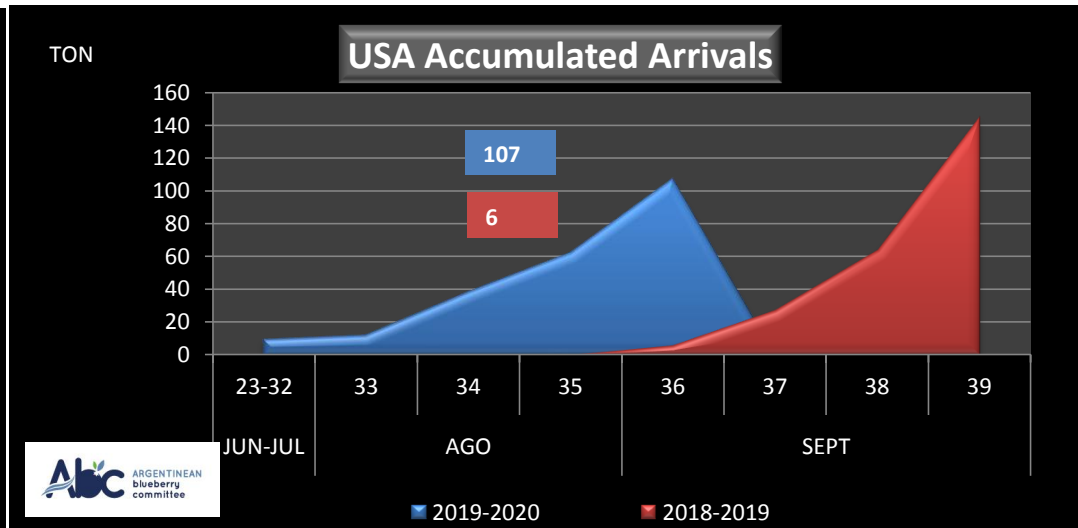

WEEKLY ARGENTINEAN BLUEBERRY ARRIVALS - ETA - 2019 / 2020 - U.S.A.