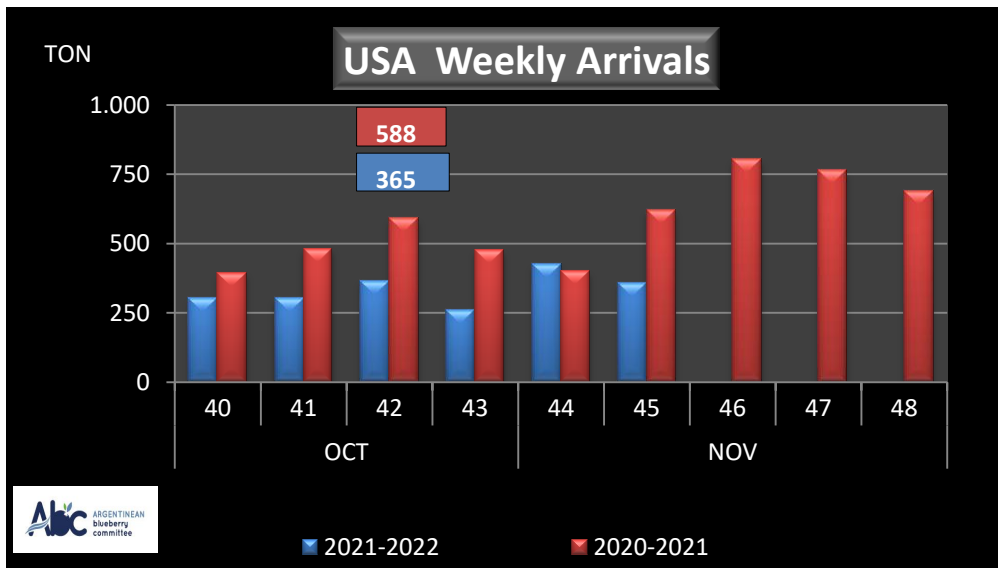

WEEKLY ARGENTINEAN BLUEBERRY ARRIVALS - ETA - 2020 / 2021 - U.S.A.