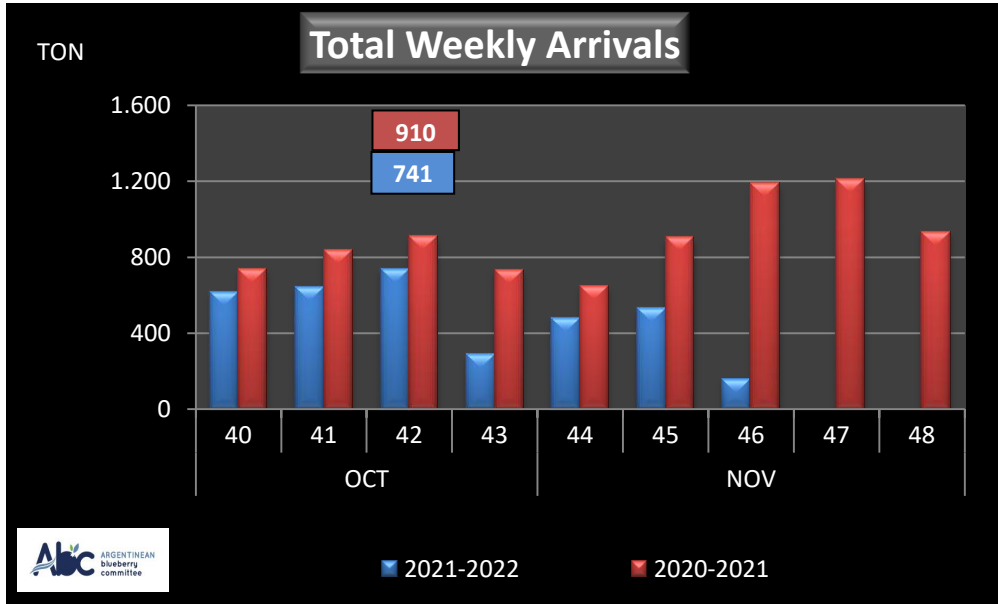

WEEKLY ARGENTINEAN BLUEBERRY ARRIVALS - ETA - 2021 / 2022 - ALL DESTINATIONS