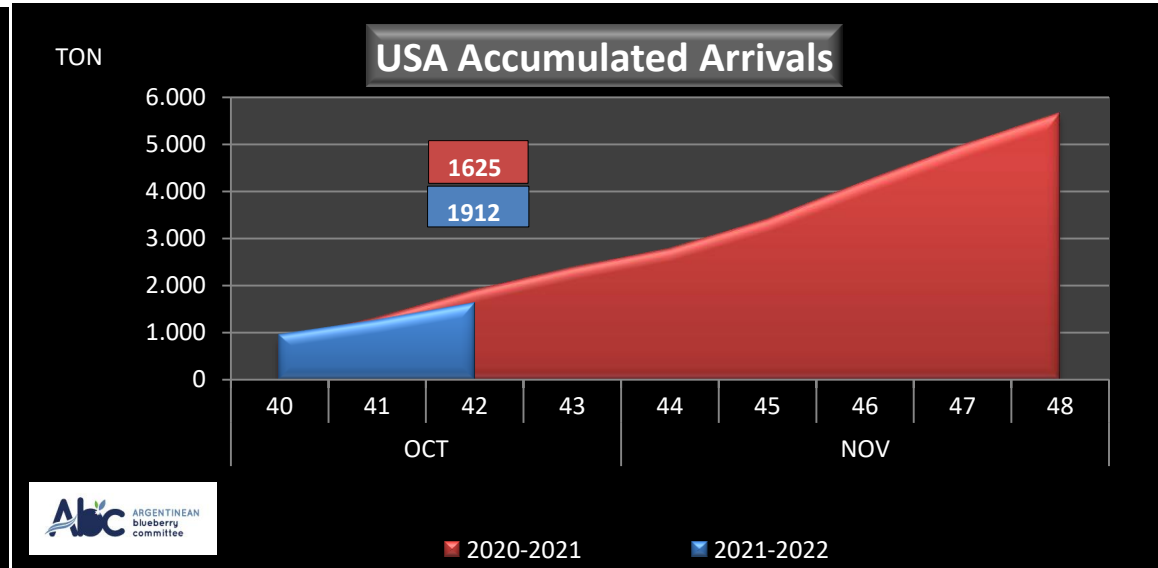

WEEKLY ARGENTINEAN BLUEBERRY ARRIVALS - ETA - 2020 / 2021 - U.S.A.