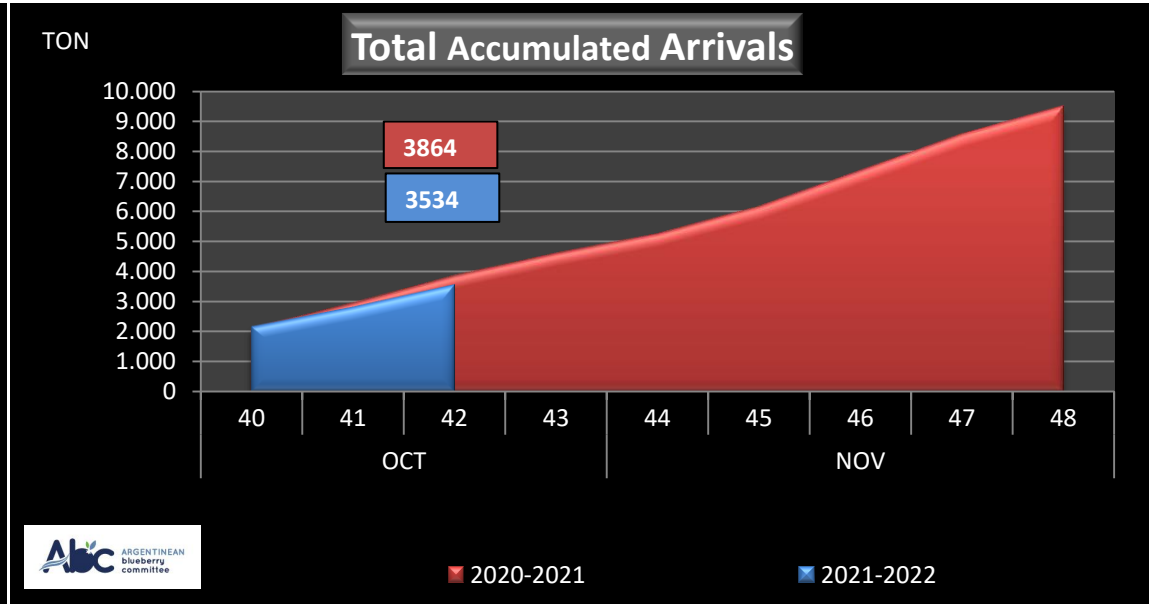

WEEKLY ARGENTINEAN BLUEBERRY ARRIVALS - ETA - 2021 / 2022 - ALL DESTINATIONS