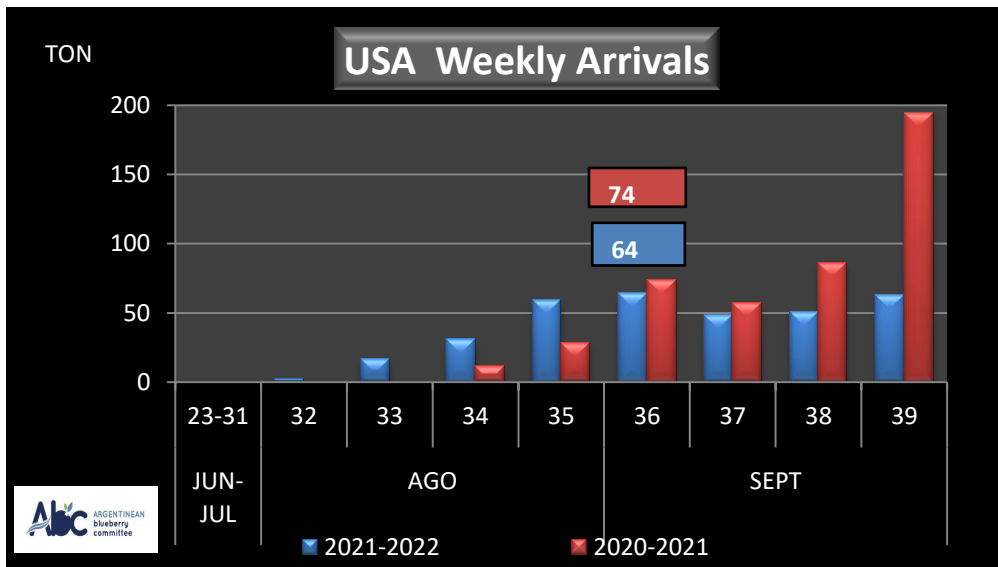

WEEKLY ARGENTINEAN BLUEBERRY ARRIVALS - ETA - 2020 / 2021 - U.S.A.