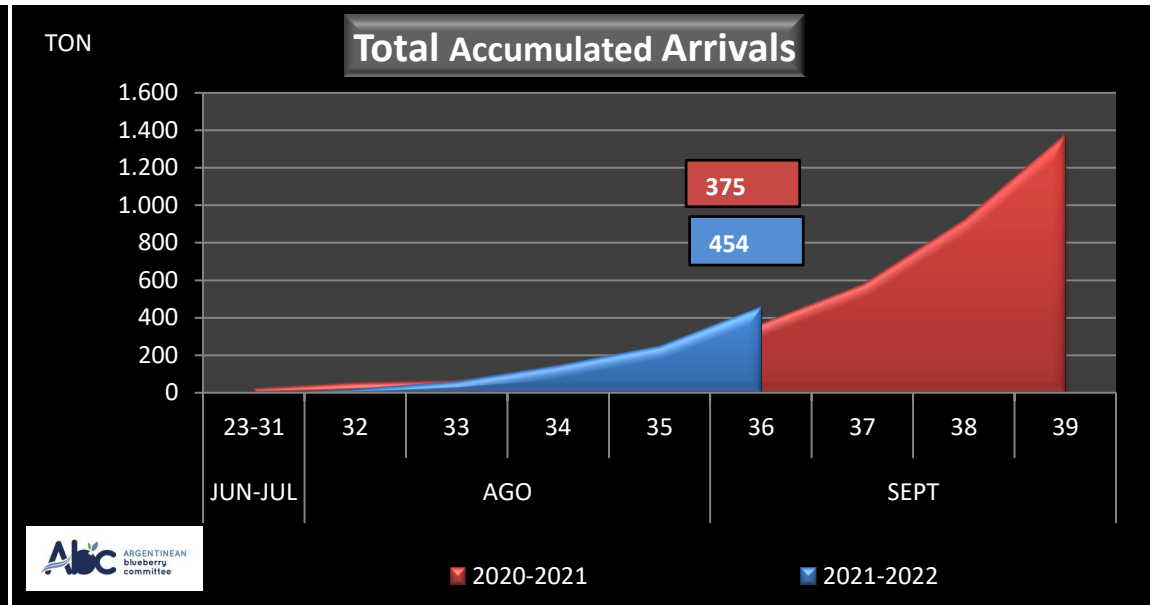

WEEKLY ARGENTINEAN BLUEBERRY ARRIVALS - ETA - 2021 / 2022 - ALL DESTINATIONS