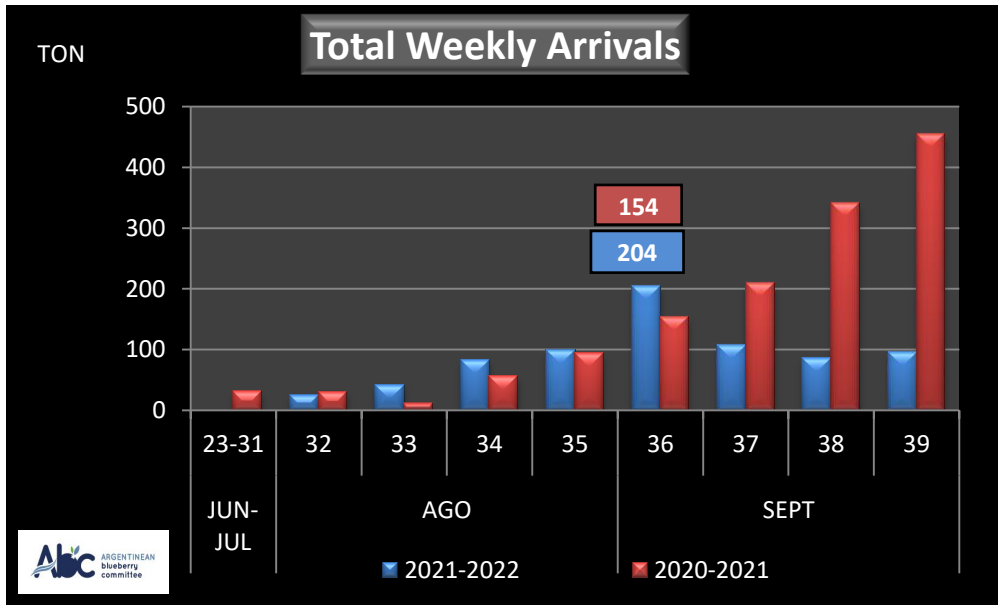

WEEKLY ARGENTINEAN BLUEBERRY ARRIVALS - ETA - 2021 / 2022 - ALL DESTINATIONS