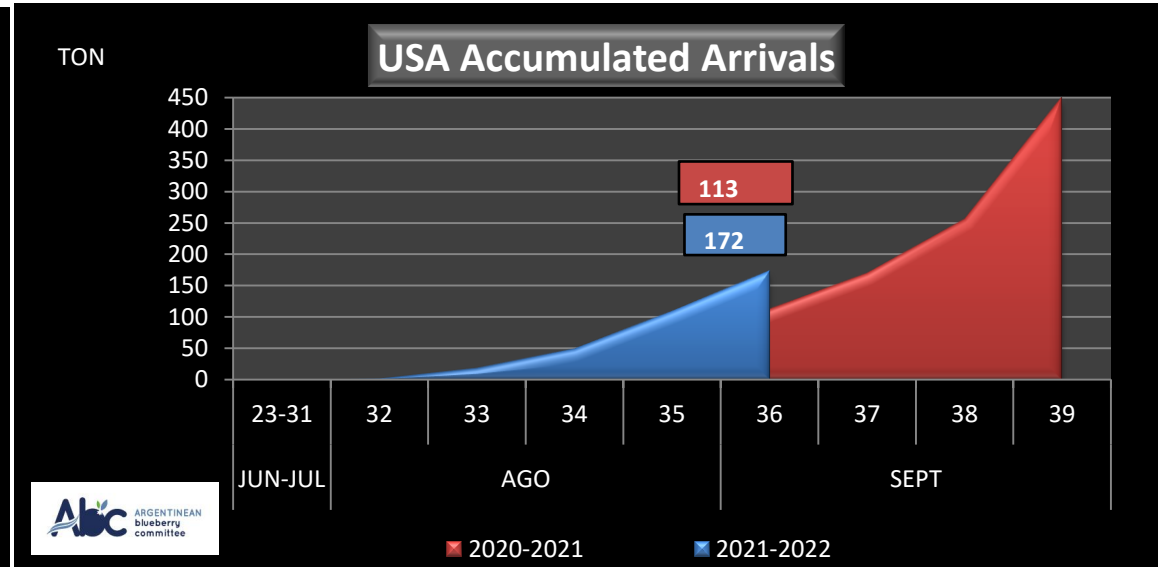

WEEKLY ARGENTINEAN BLUEBERRY ARRIVALS - ETA - 2020 / 2021 - U.S.A.