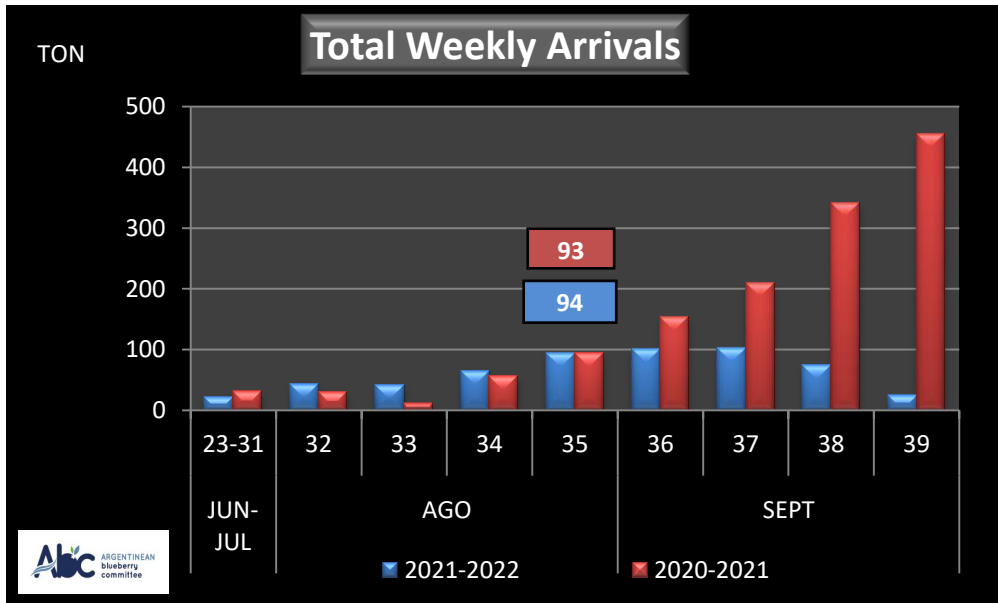

WEEKLY ARGENTINEAN BLUEBERRY ARRIVALS - ETA - 2021 / 2022 - ALL DESTINATIONS