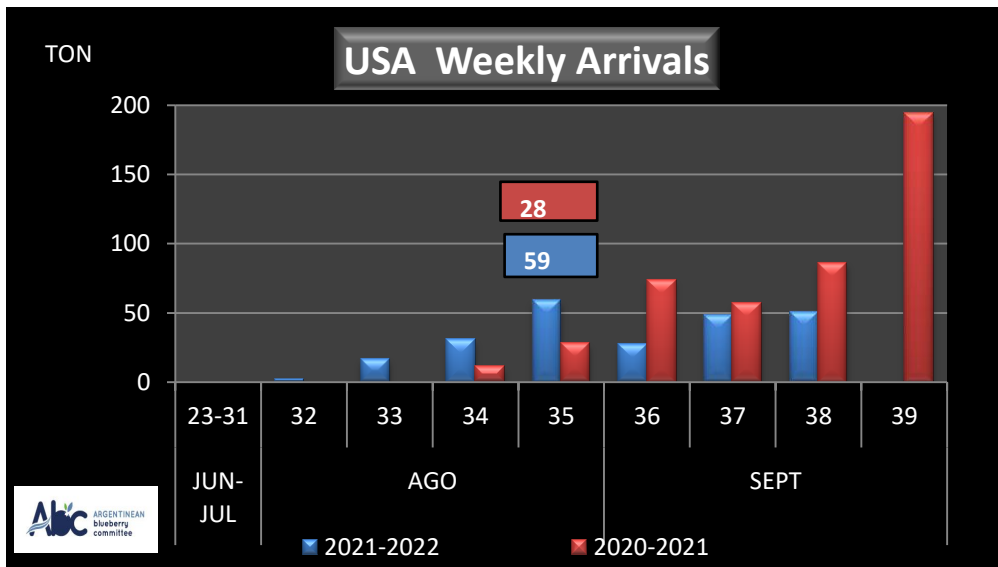

WEEKLY ARGENTINEAN BLUEBERRY ARRIVALS - ETA - 2020 / 2021 - U.S.A.