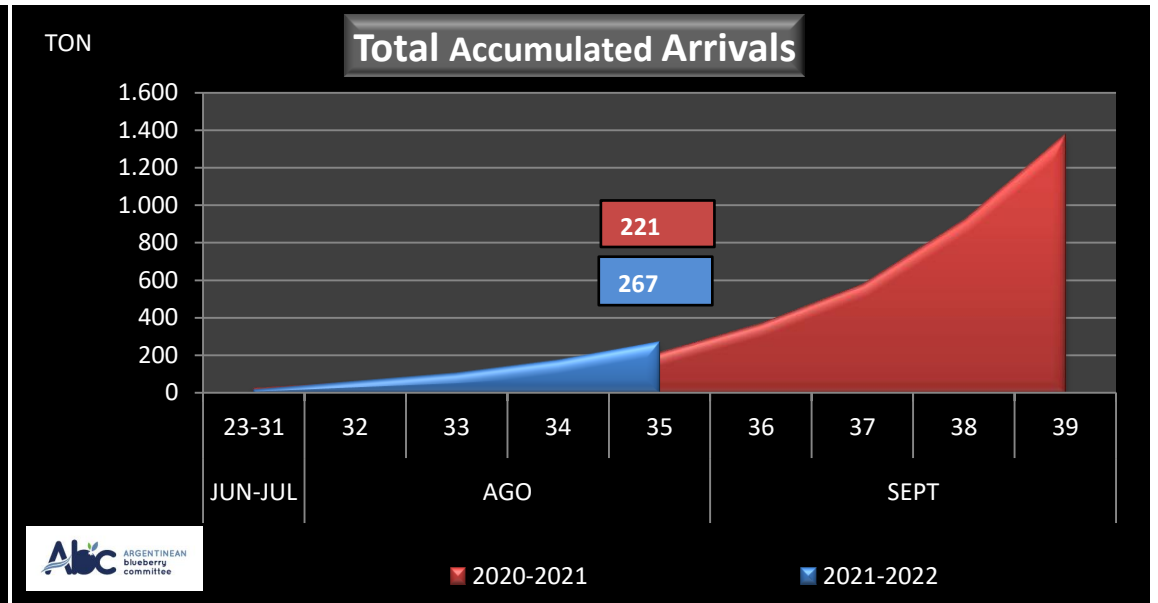

WEEKLY ARGENTINEAN BLUEBERRY ARRIVALS - ETA - 2021 / 2022 - ALL DESTINATIONS