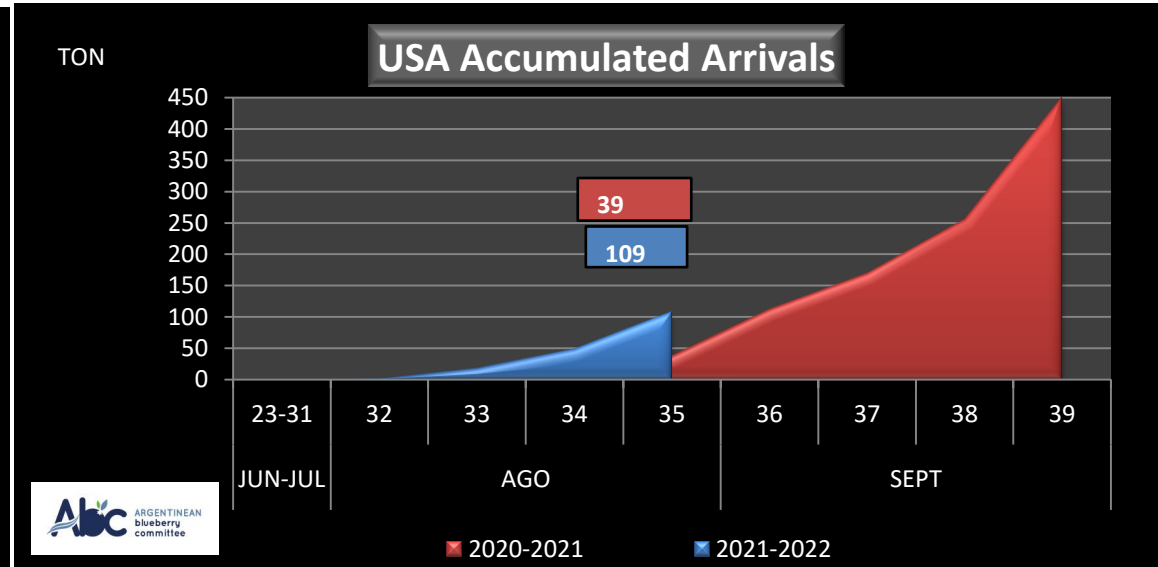

WEEKLY ARGENTINEAN BLUEBERRY ARRIVALS - ETA - 2020 / 2021 - U.S.A.