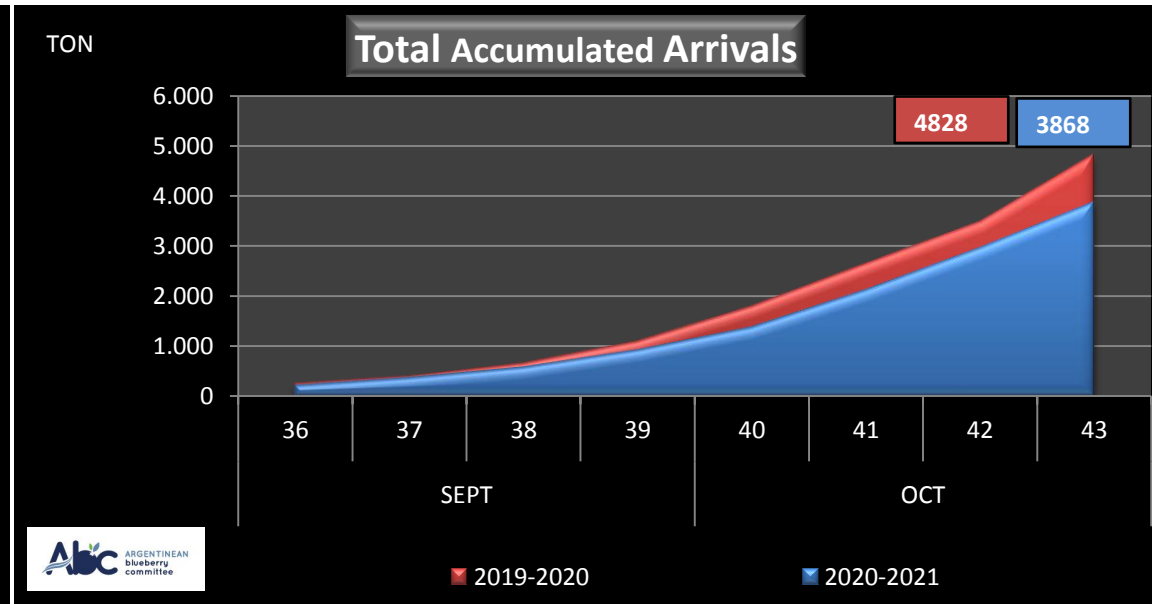

WEEKLY ARGENTINEAN BLUEBERRY ARRIVALS - ETA - 2020 / 2021 - ALL DESTINATIONS