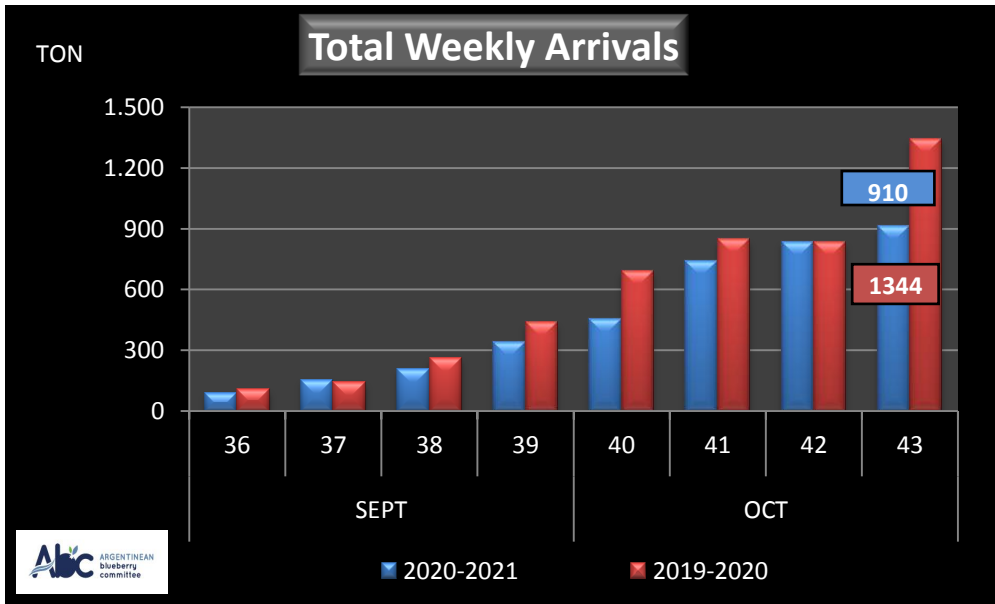

WEEKLY ARGENTINEAN BLUEBERRY ARRIVALS - ETA - 2020 / 2021 - ALL DESTINATIONS