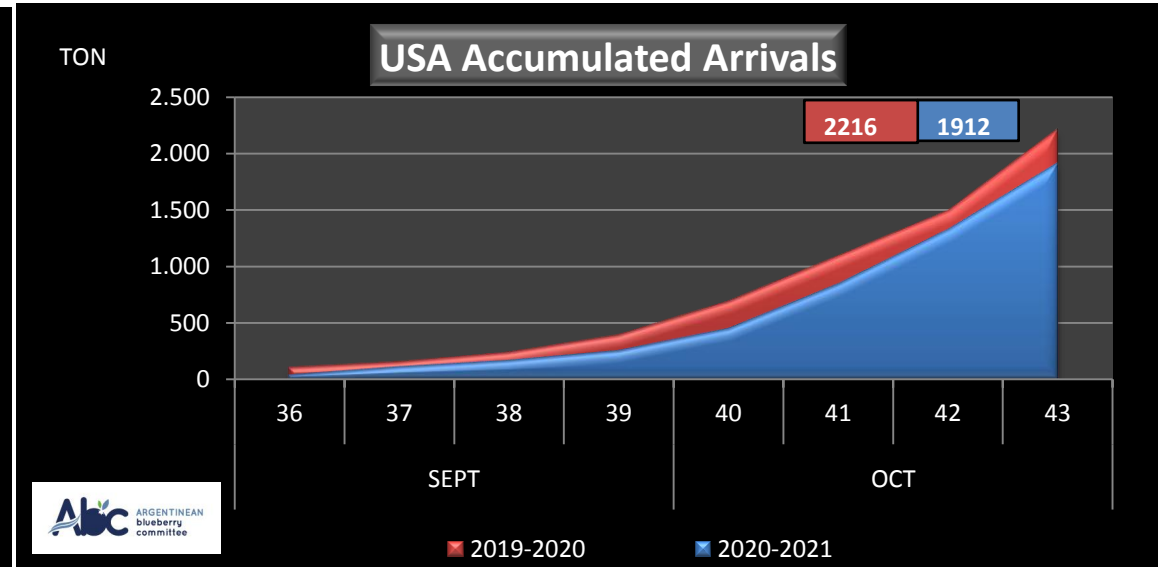

WEEKLY ARGENTINEAN BLUEBERRY ARRIVALS - ETA - 2020 / 2021 - U.S.A.