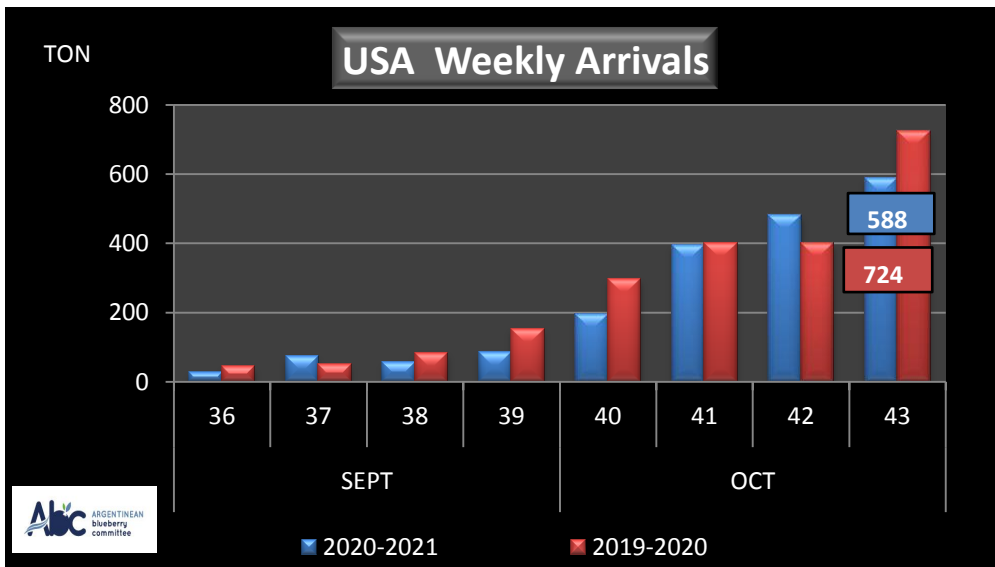

WEEKLY ARGENTINEAN BLUEBERRY ARRIVALS - ETA - 2020 / 2021 - U.S.A.