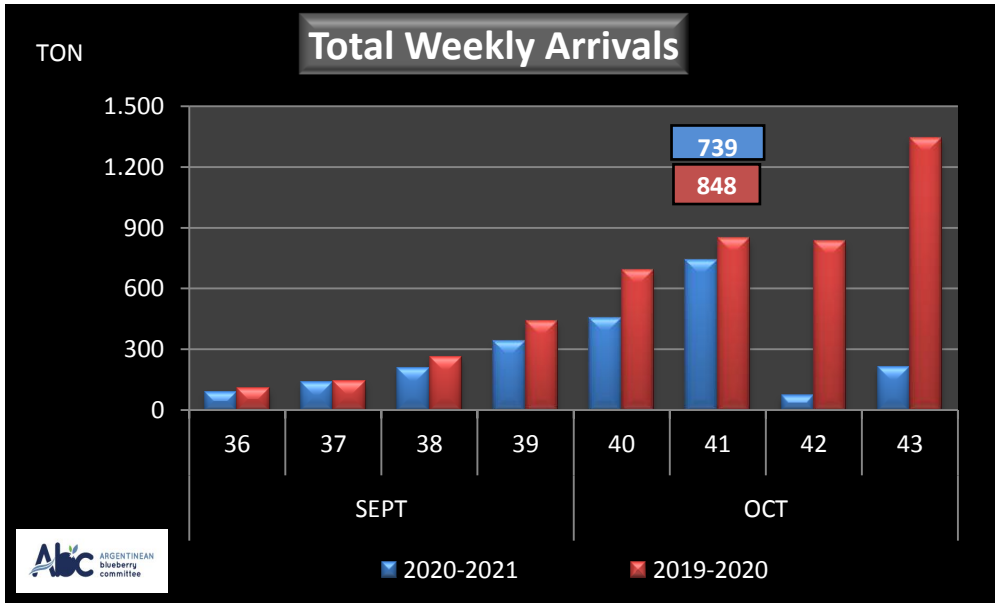

WEEKLY ARGENTINEAN BLUEBERRY ARRIVALS - ETA - 2020 / 2021 - ALL DESTINATIONS