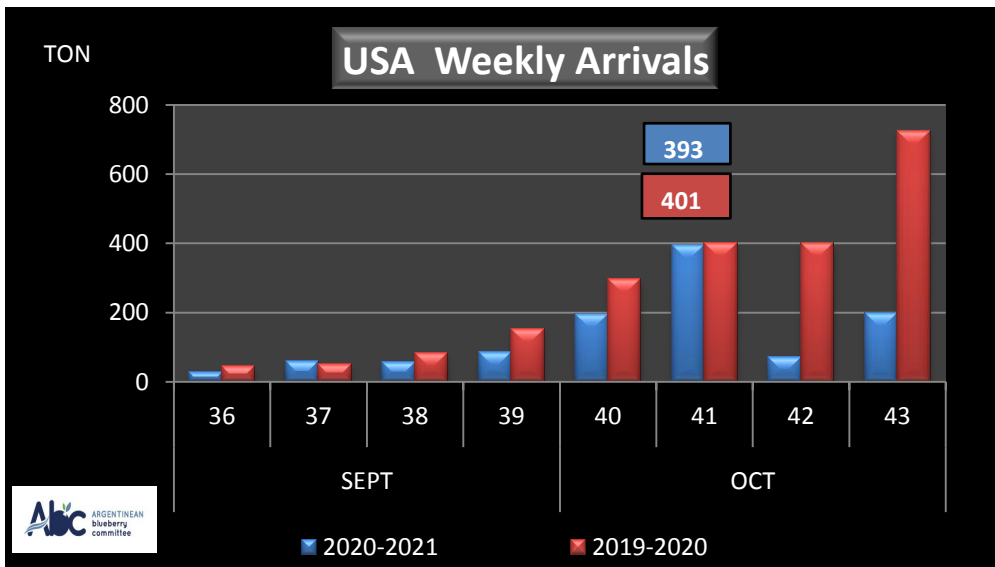

WEEKLY ARGENTINEAN BLUEBERRY ARRIVALS - ETA - 2020 / 2021 - U.S.A.