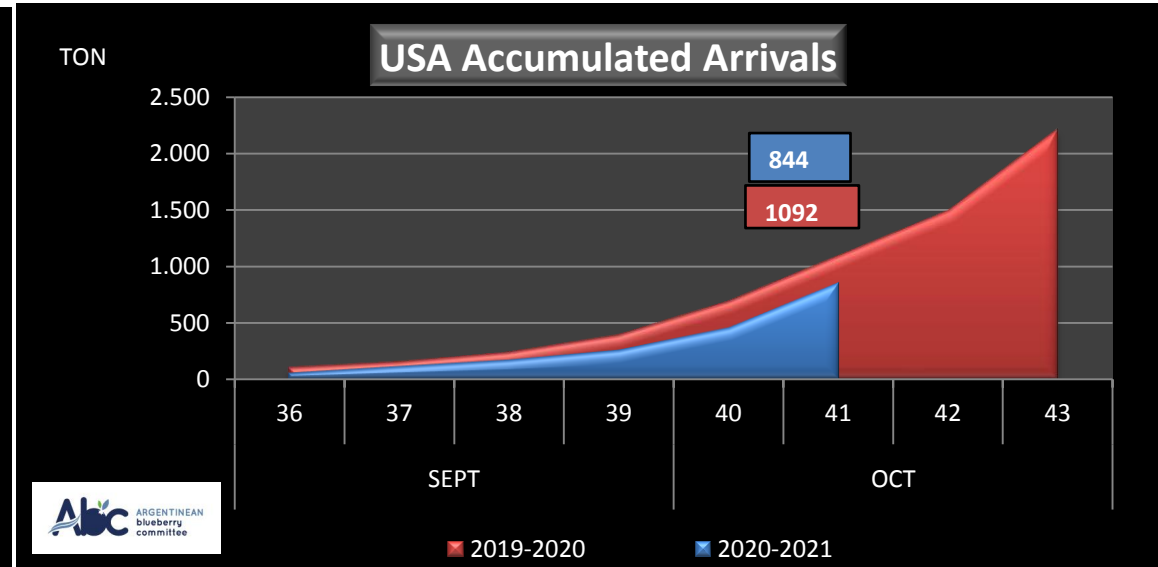

WEEKLY ARGENTINEAN BLUEBERRY ARRIVALS - ETA - 2020 / 2021 - U.S.A.