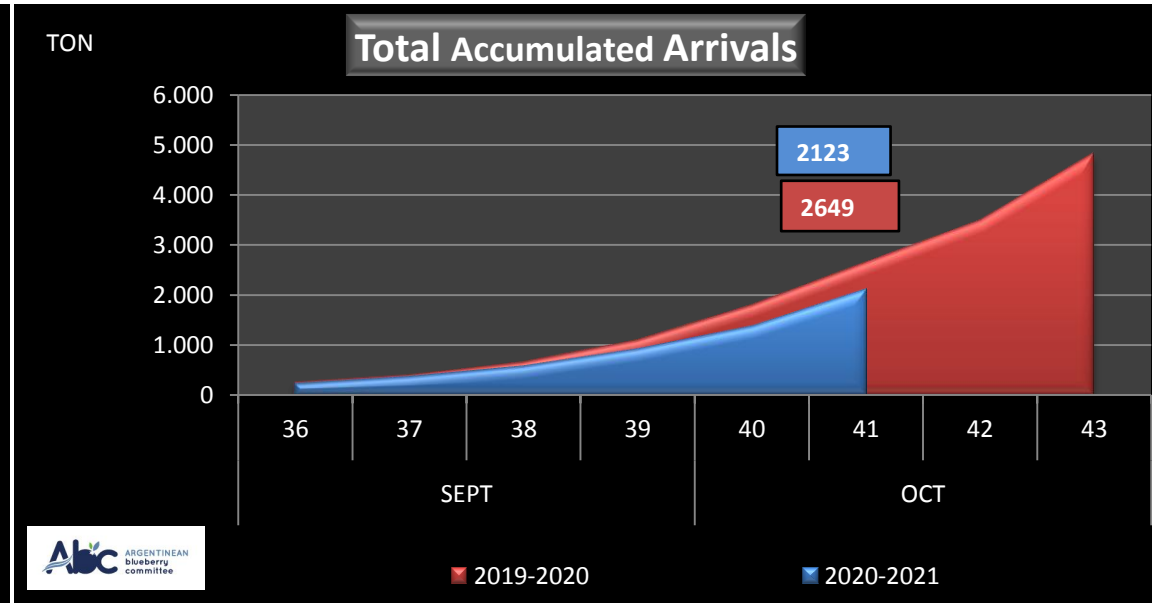

WEEKLY ARGENTINEAN BLUEBERRY ARRIVALS - ETA - 2020 / 2021 - ALL DESTINATIONS