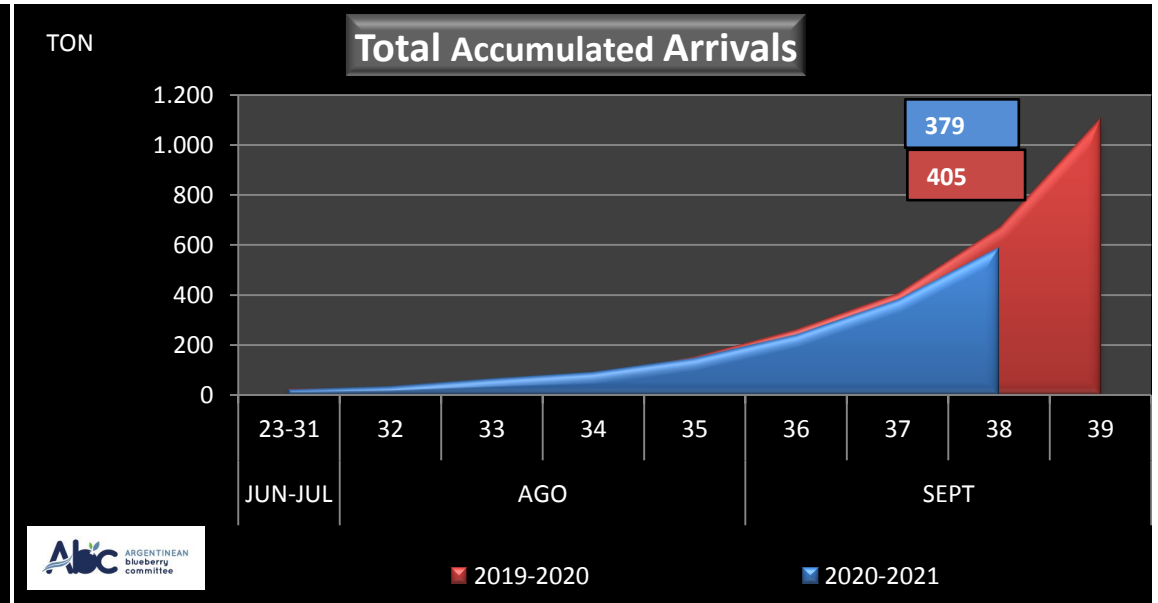

WEEKLY ARGENTINEAN BLUEBERRY ARRIVALS - ETA - 2020 / 2021 - ALL DESTINATIONS