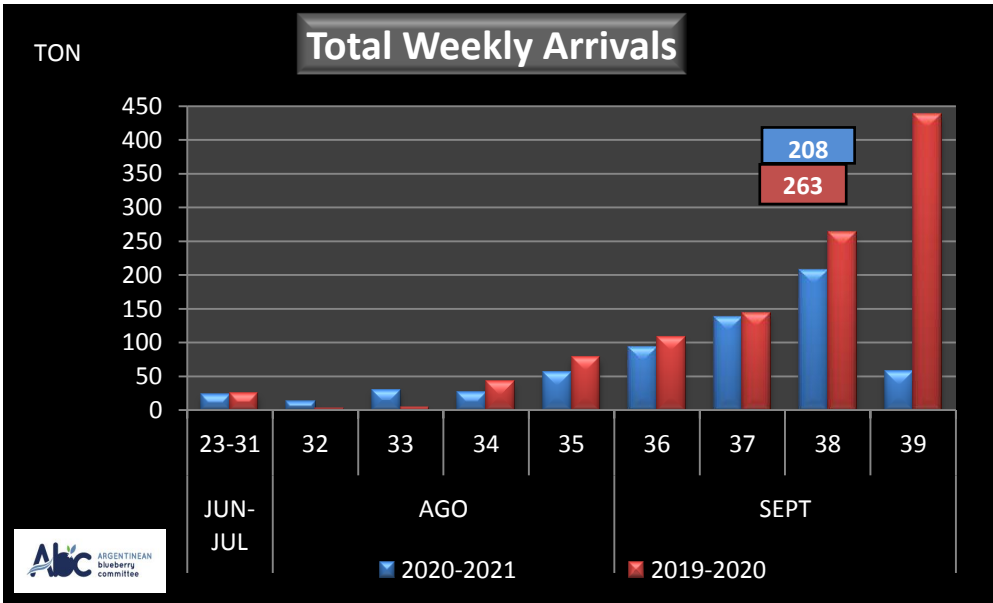

WEEKLY ARGENTINEAN BLUEBERRY ARRIVALS - ETA - 2020 / 2021 - ALL DESTINATIONS