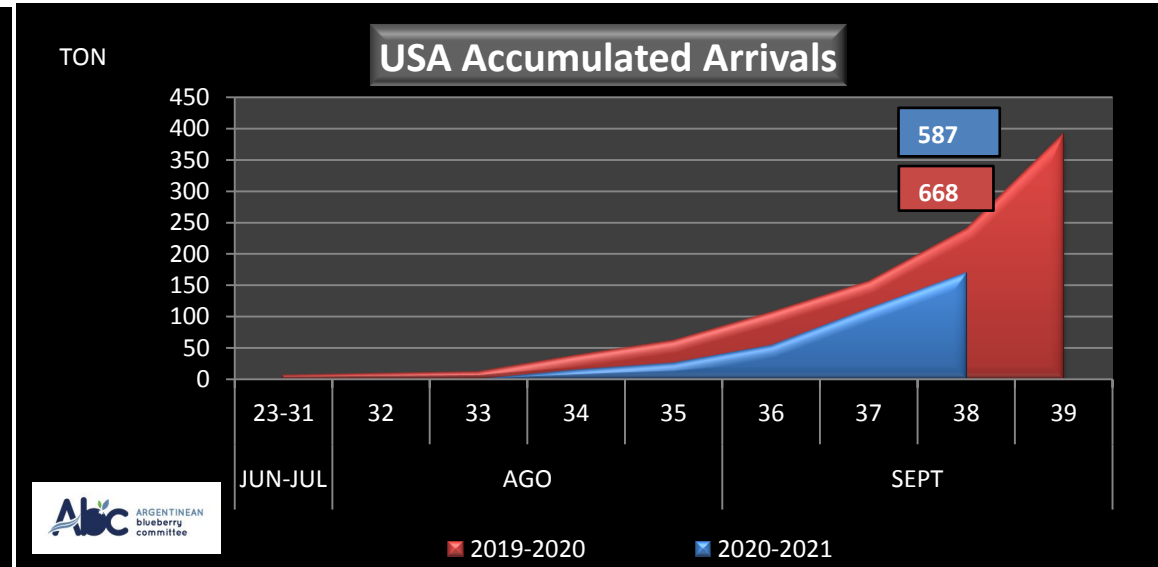

WEEKLY ARGENTINEAN BLUEBERRY ARRIVALS - ETA - 2020 / 2021 - U.S.A.