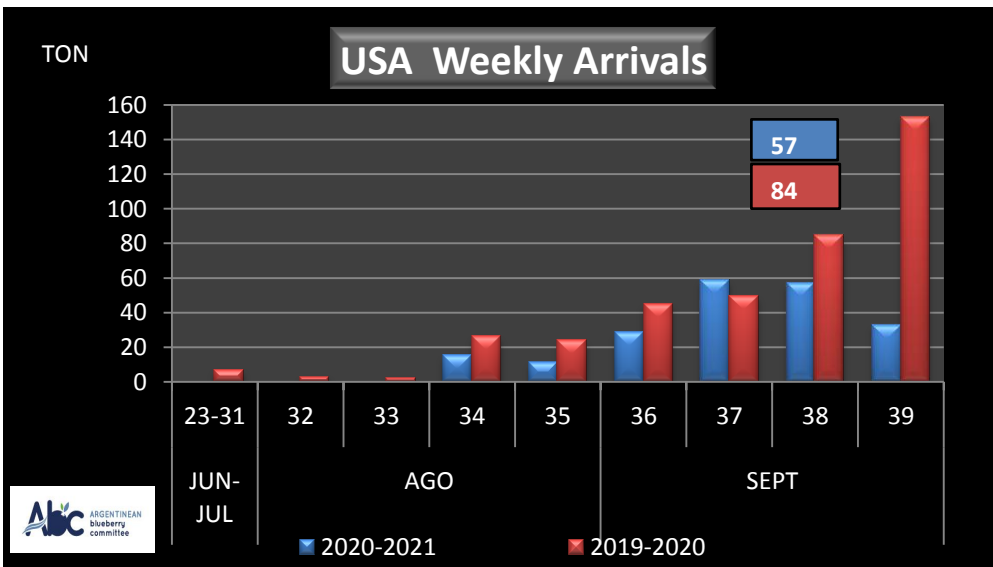

WEEKLY ARGENTINEAN BLUEBERRY ARRIVALS - ETA - 2020 / 2021 - U.S.A.