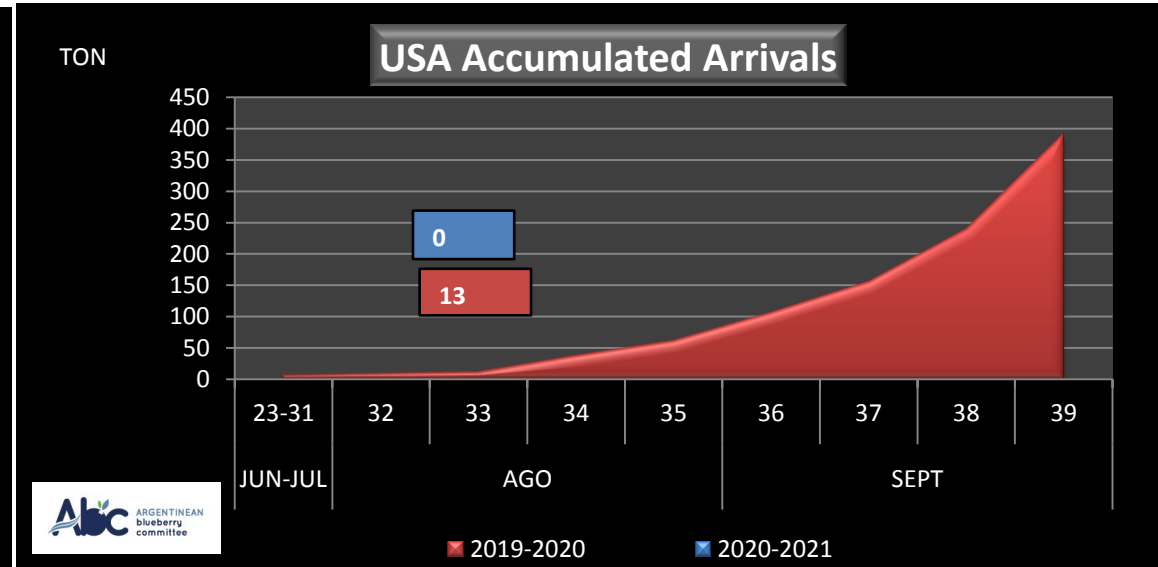

WEEKLY ARGENTINEAN BLUEBERRY ARRIVALS - ETA - 2020 / 2021 - U.S.A.