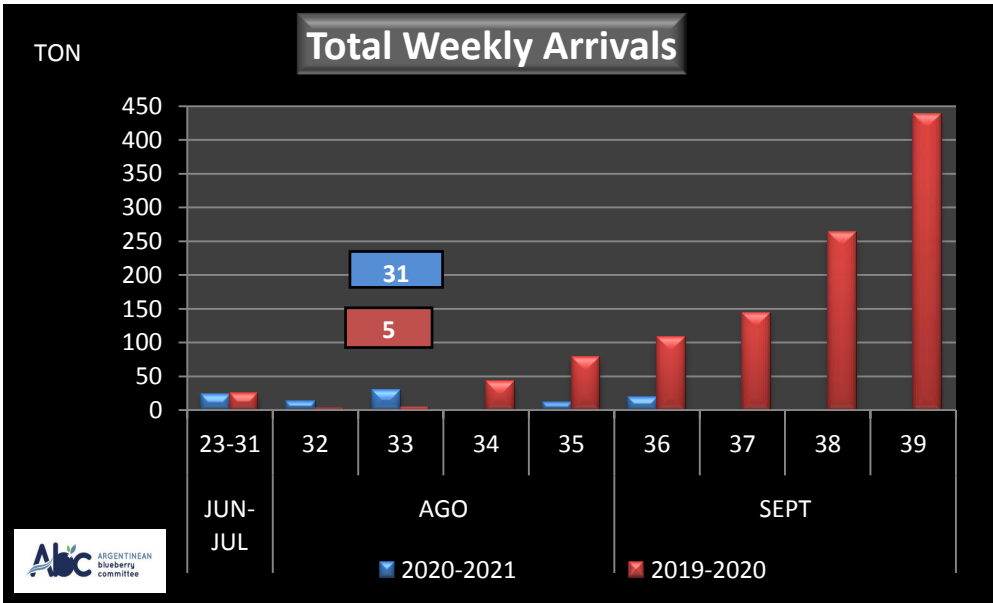

WEEKLY ARGENTINEAN BLUEBERRY ARRIVALS - ETA - 2020 / 2021 - ALL DESTINATIONS