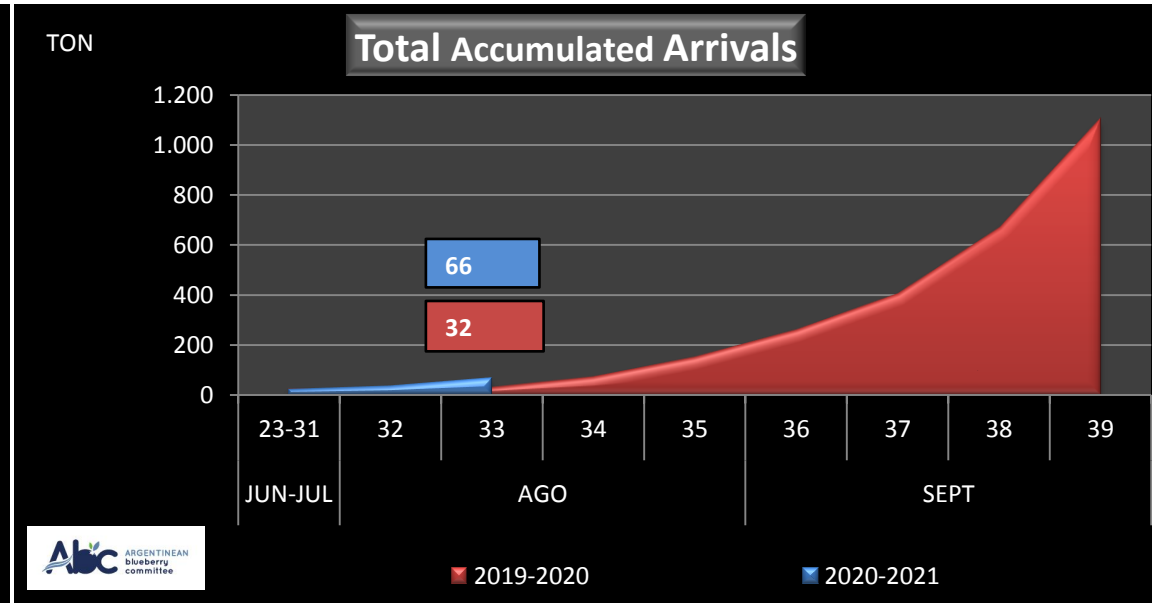

WEEKLY ARGENTINEAN BLUEBERRY ARRIVALS - ETA - 2020 / 2021 - ALL DESTINATIONS