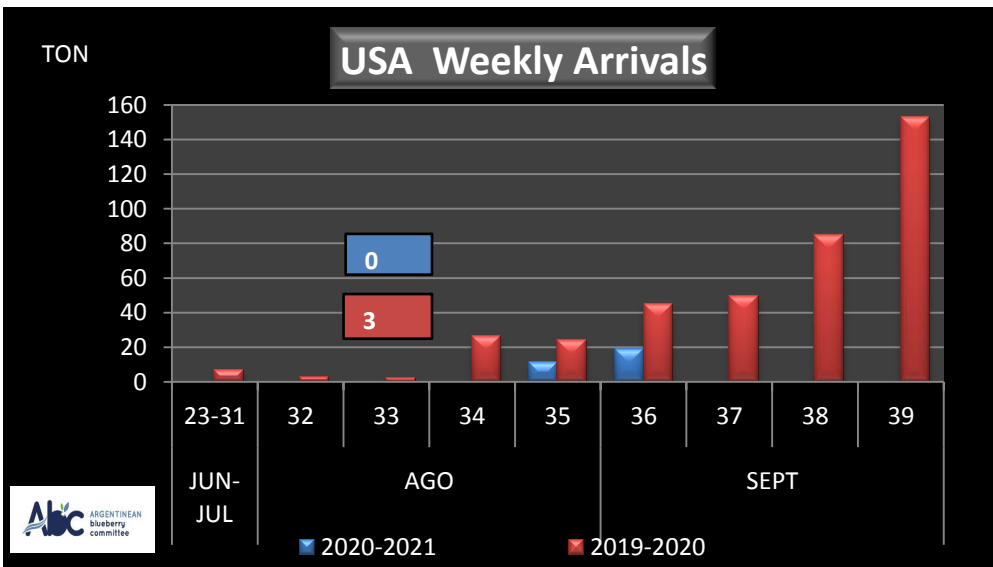

WEEKLY ARGENTINEAN BLUEBERRY ARRIVALS - ETA - 2020 / 2021 - U.S.A.