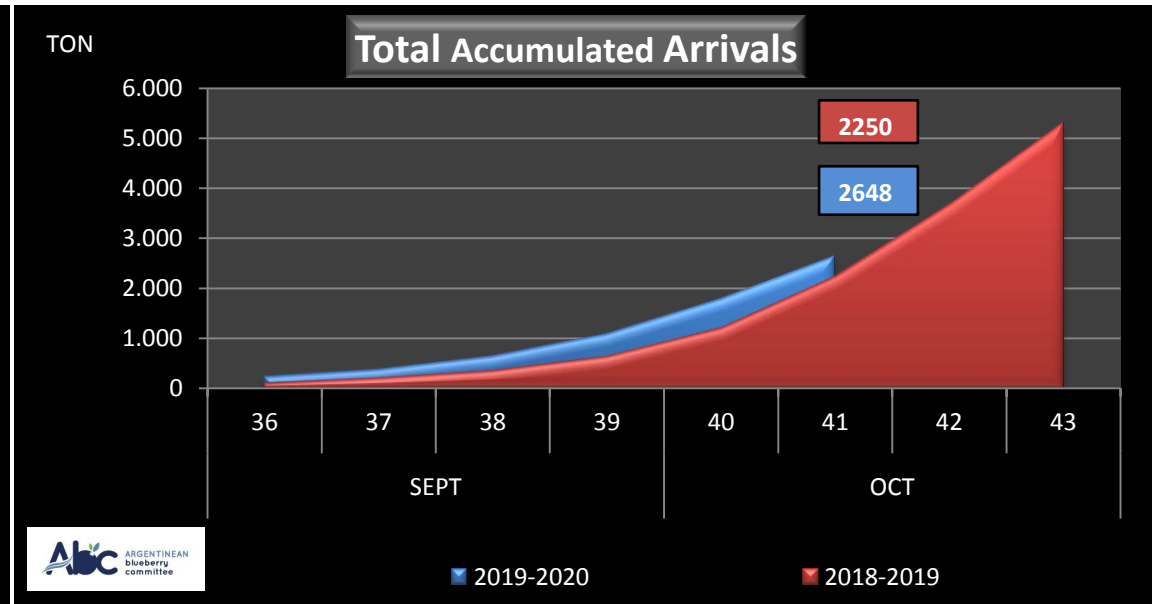

WEEKLY ARGENTINEAN BLUEBERRY ARRIVALS - ETA - 2019 / 2020 - ALL DESTINATIONS