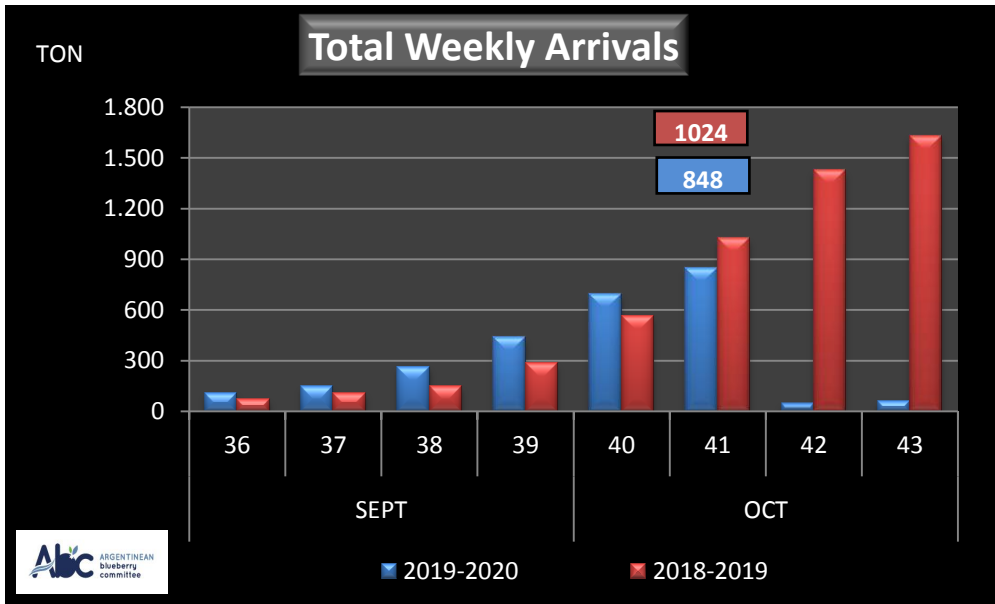

WEEKLY ARGENTINEAN BLUEBERRY ARRIVALS - ETA - 2019 / 2020 - ALL DESTINATIONS