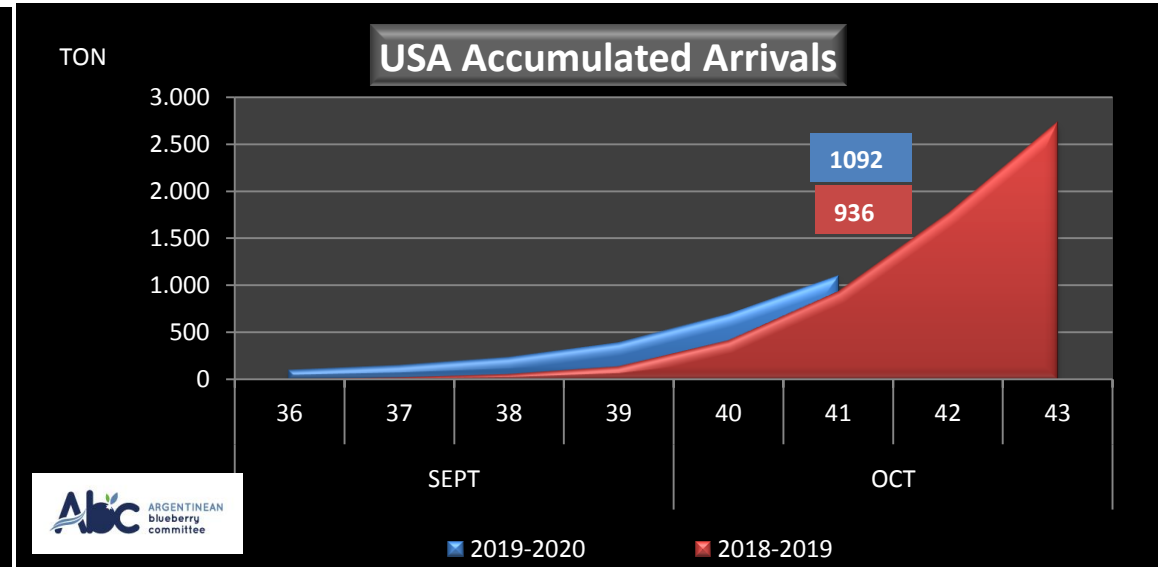

WEEKLY ARGENTINEAN BLUEBERRY ARRIVALS - ETA - 2019 / 2020 - U.S.A.