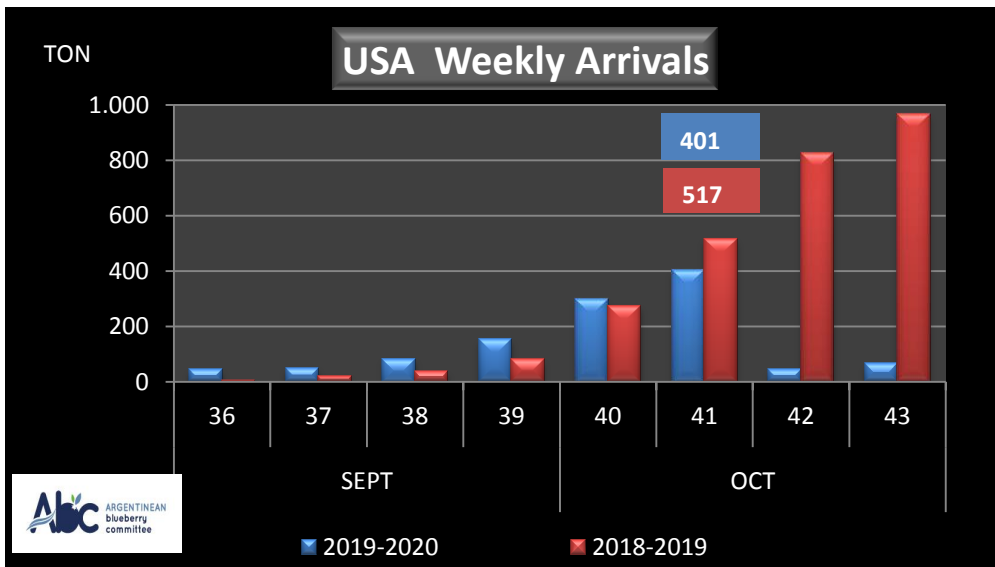

WEEKLY ARGENTINEAN BLUEBERRY ARRIVALS - ETA - 2019 / 2020 - U.S.A.