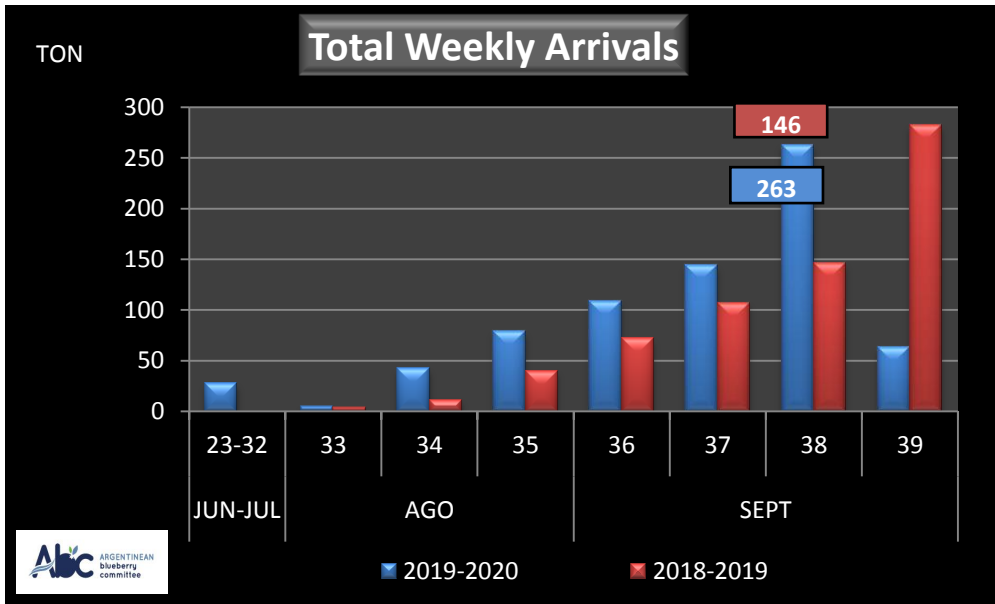

WEEKLY ARGENTINEAN BLUEBERRY ARRIVALS - ETA - 2019 / 2020 - ALL DESTINATIONS