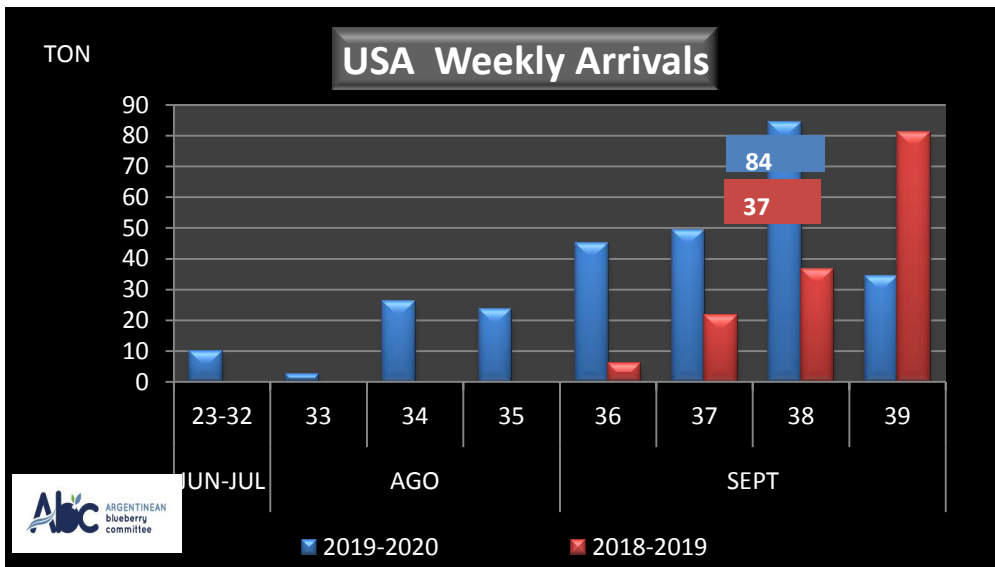

WEEKLY ARGENTINEAN BLUEBERRY ARRIVALS - ETA - 2019 / 2020 - U.S.A.