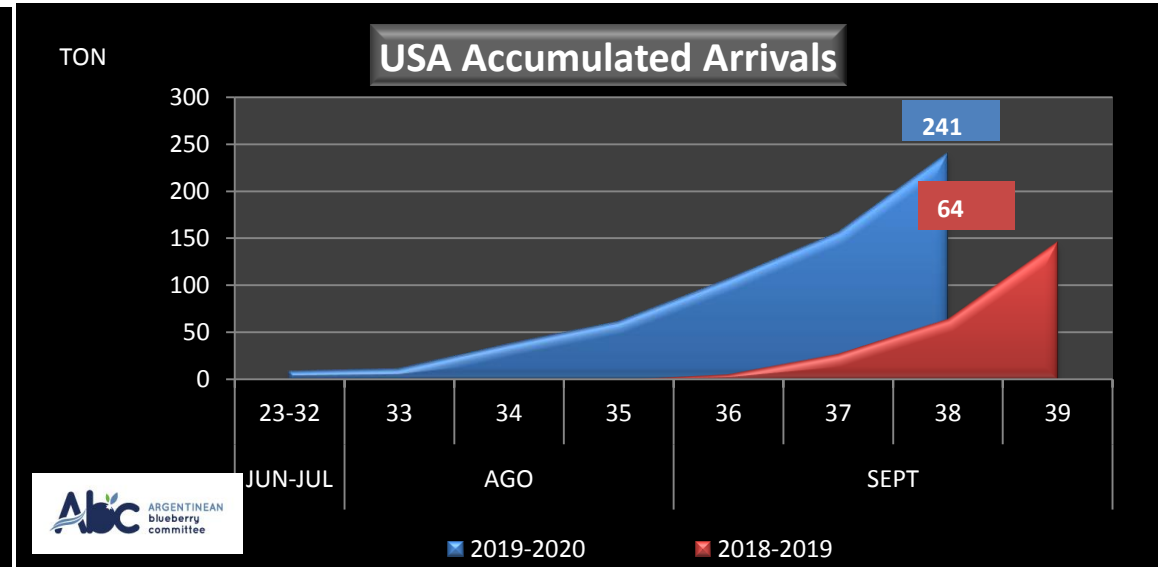

WEEKLY ARGENTINEAN BLUEBERRY ARRIVALS - ETA - 2019 / 2020 - U.S.A.