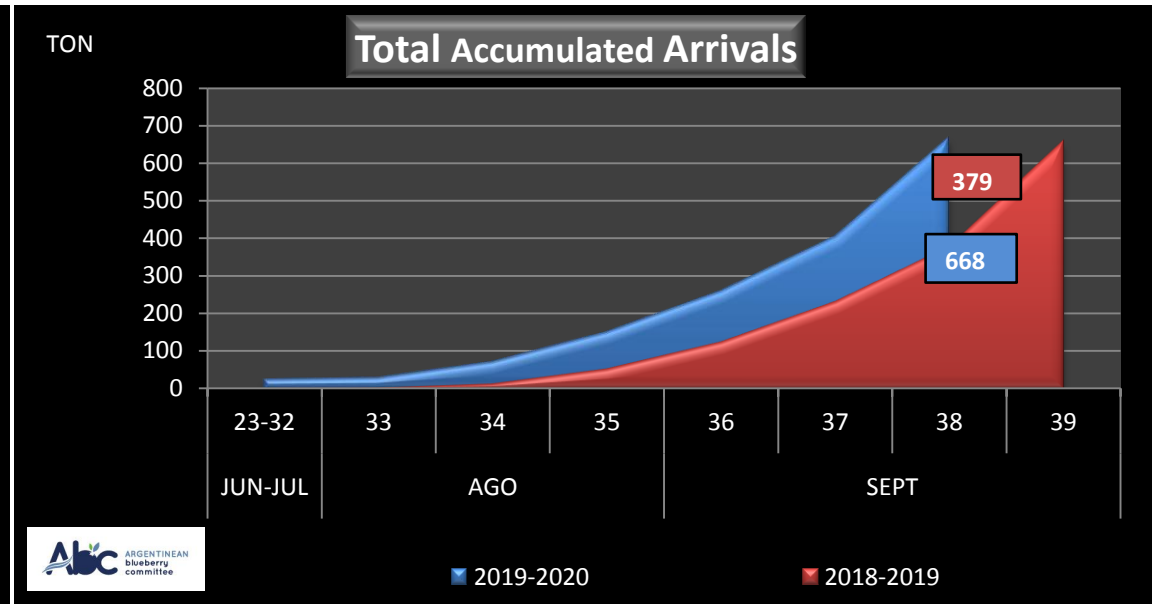

WEEKLY ARGENTINEAN BLUEBERRY ARRIVALS - ETA - 2019 / 2020 - ALL DESTINATIONS