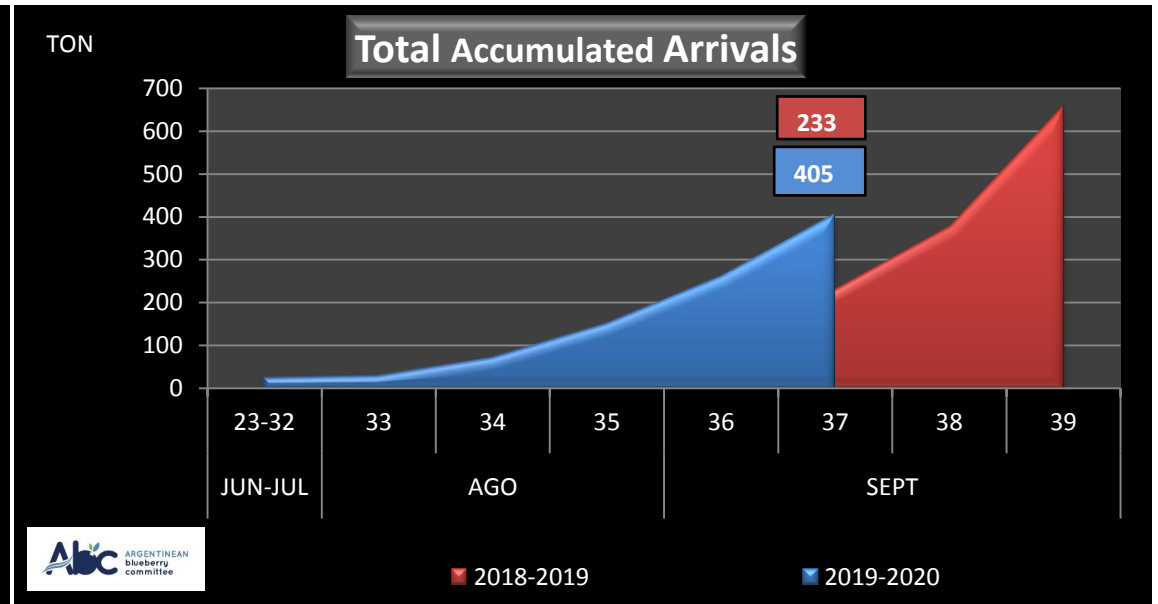

WEEKLY ARGENTINEAN BLUEBERRY ARRIVALS - ETA - 2019 / 2020 - ALL DESTINATIONS