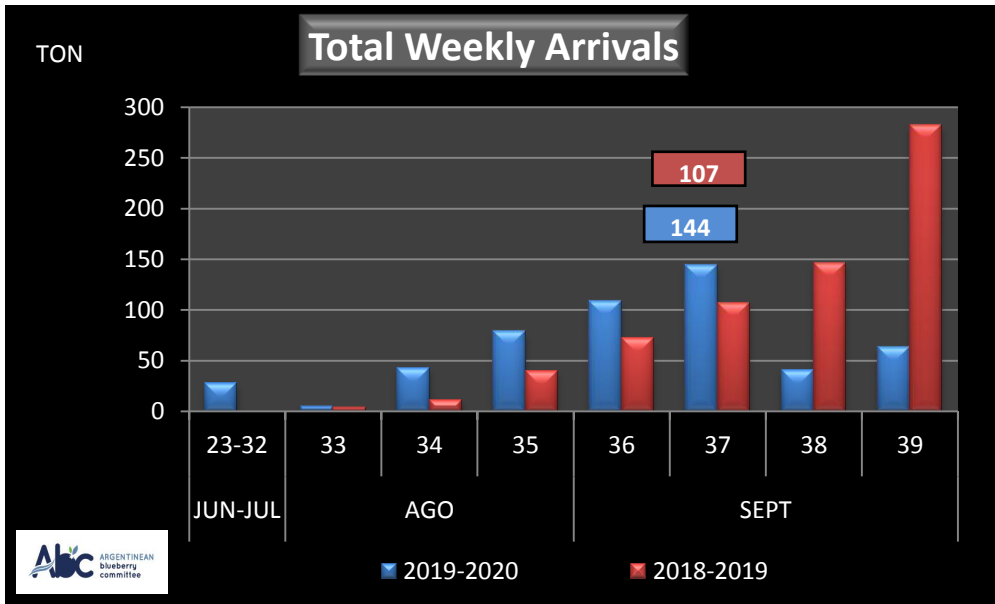

WEEKLY ARGENTINEAN BLUEBERRY ARRIVALS - ETA - 2019 / 2020 - ALL DESTINATIONS