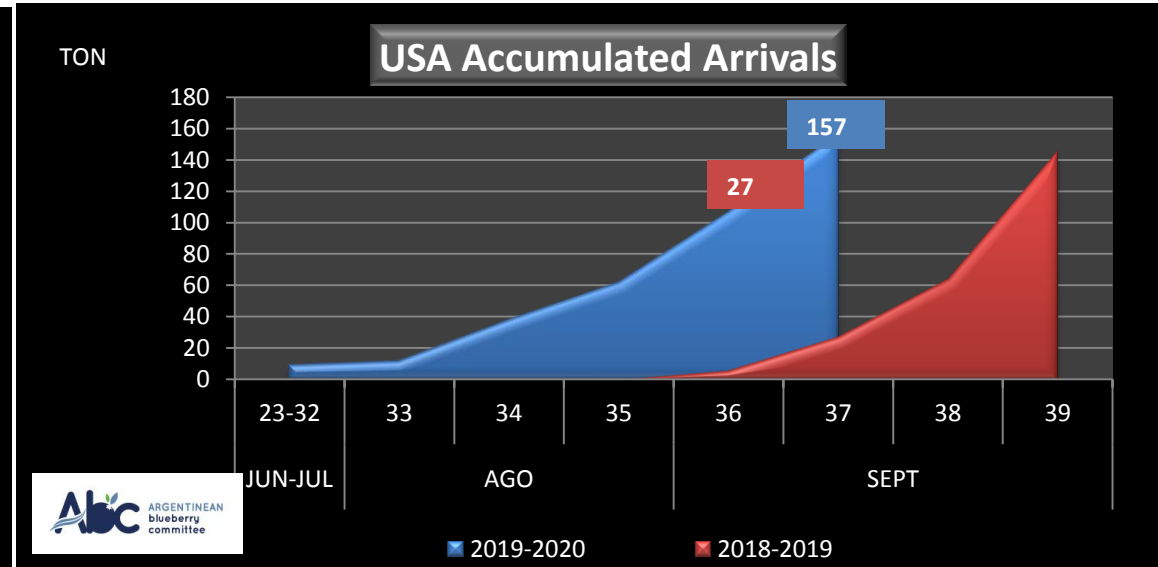

WEEKLY ARGENTINEAN BLUEBERRY ARRIVALS - ETA - 2019 / 2020 - U.S.A.