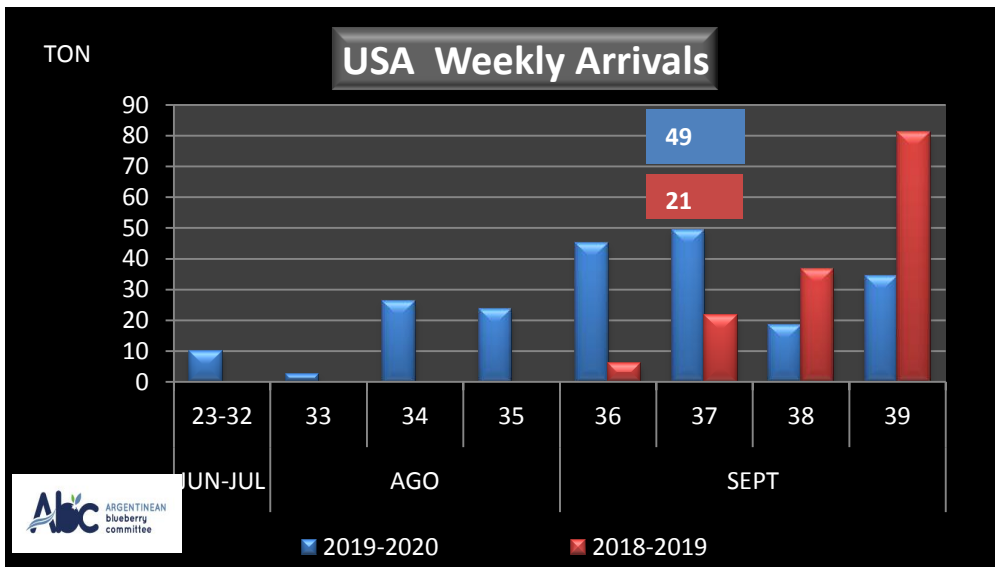

WEEKLY ARGENTINEAN BLUEBERRY ARRIVALS - ETA - 2019 / 2020 - U.S.A.