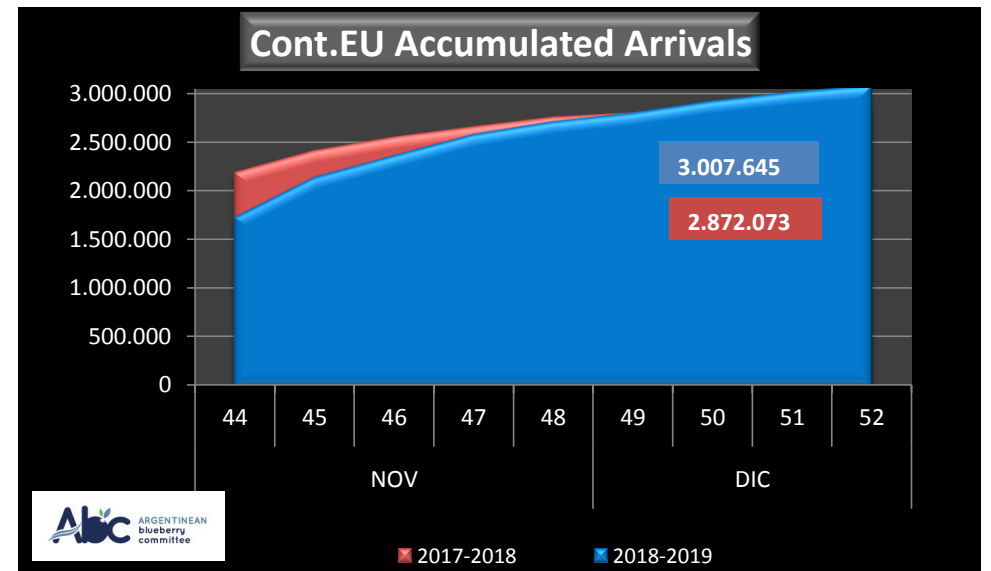

WEEKLY ARGENTINEAN BLUEBERRY ARRIVALS - ETA - 2017 / 2018 - UK

WEEKLY ARGENTINEAN BLUEBERRY ARRIVALS - ETA - 2017 / 2018 - CONTINENTAL EUROPE