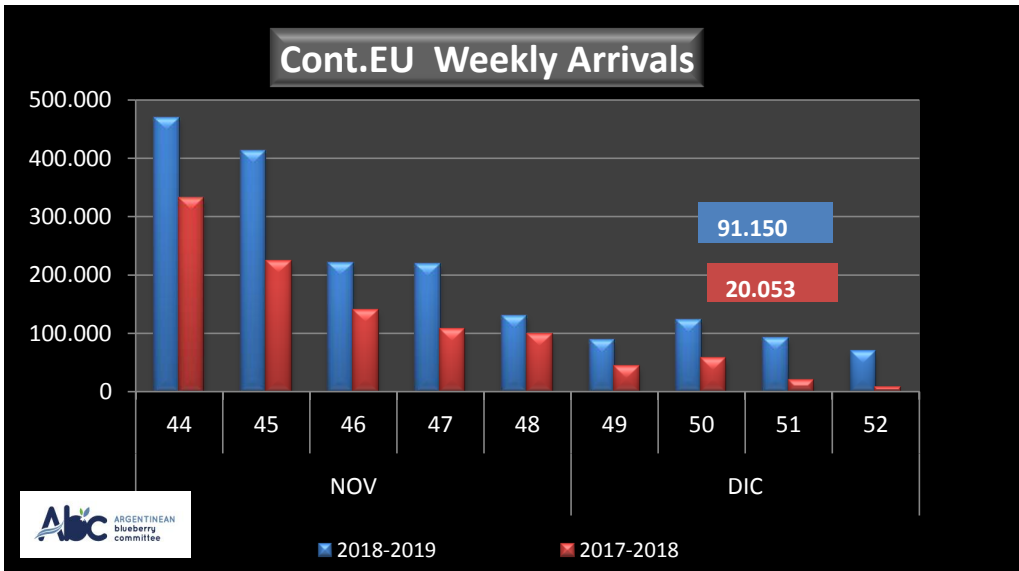

WEEKLY ARGENTINEAN BLUEBERRY ARRIVALS - ETA - 2017 / 2018 - UK

WEEKLY ARGENTINEAN BLUEBERRY ARRIVALS - ETA - 2017 / 2018 - CONTINENTAL EUROPE