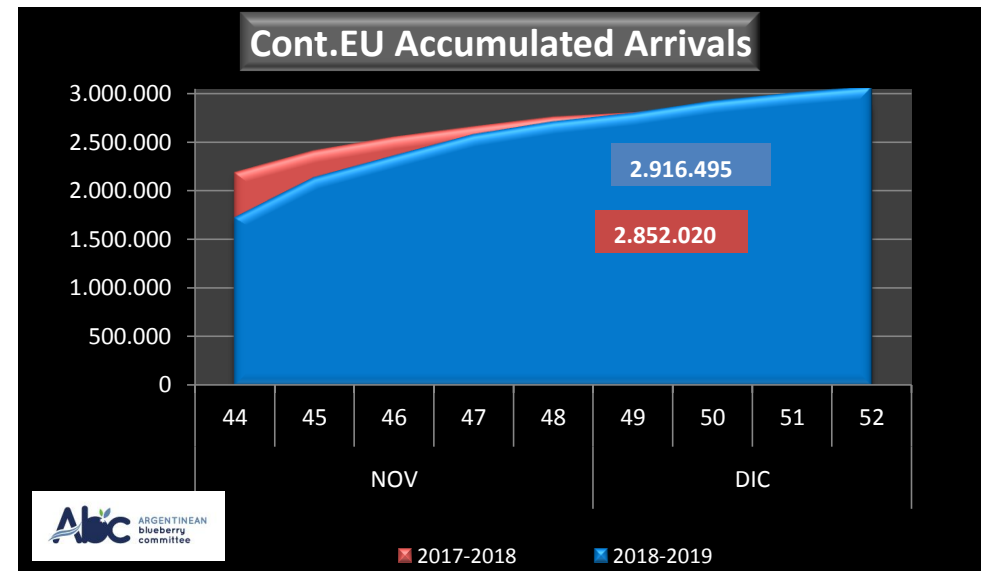

WEEKLY ARGENTINEAN BLUEBERRY ARRIVALS - ETA - 2017 / 2018 - UK

WEEKLY ARGENTINEAN BLUEBERRY ARRIVALS - ETA - 2017 / 2018 - CONTINENTAL EUROPE