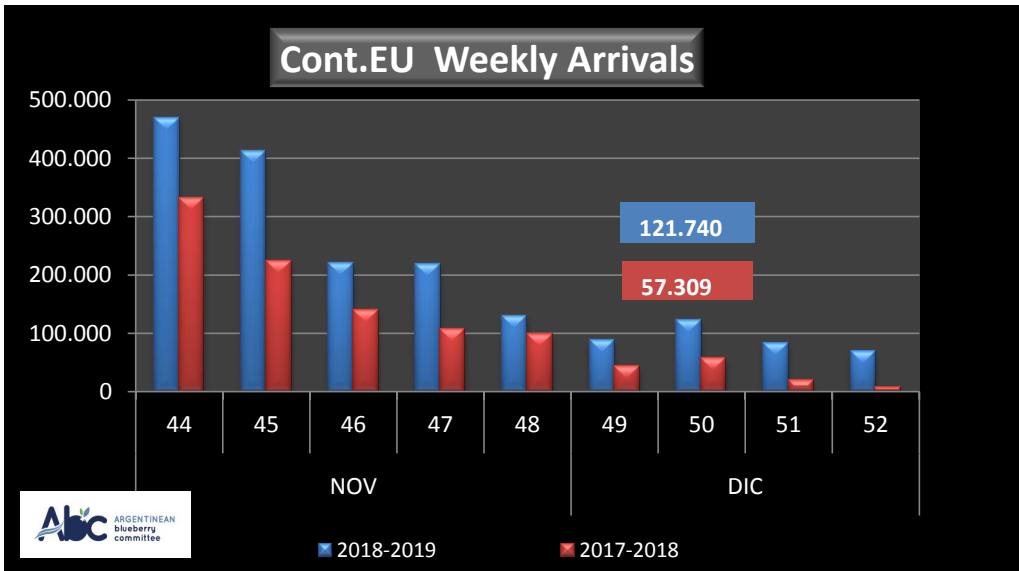

WEEKLY ARGENTINEAN BLUEBERRY ARRIVALS - ETA - 2017 / 2018 - UK

WEEKLY ARGENTINEAN BLUEBERRY ARRIVALS - ETA - 2017 / 2018 - CONTINENTAL EUROPE