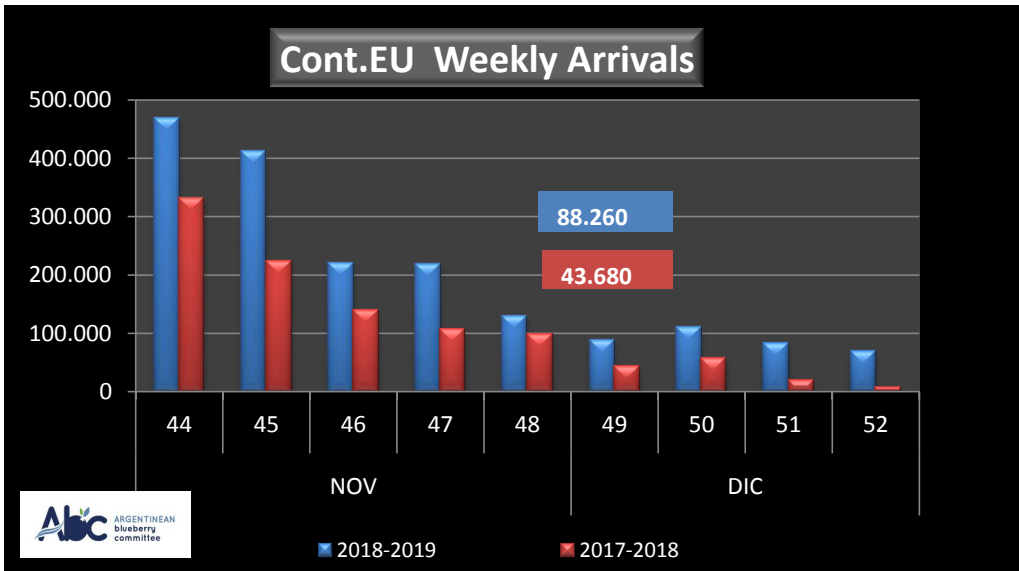

WEEKLY ARGENTINEAN BLUEBERRY ARRIVALS - ETA - 2017 / 2018 - UK

WEEKLY ARGENTINEAN BLUEBERRY ARRIVALS - ETA - 2017 / 2018 - CONTINENTAL EUROPE