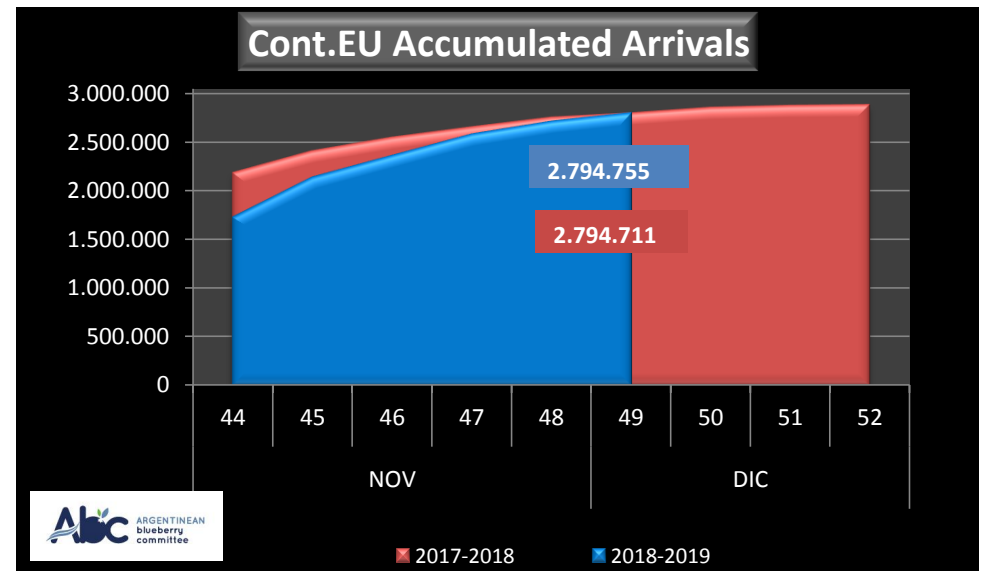

WEEKLY ARGENTINEAN BLUEBERRY ARRIVALS - ETA - 2017 / 2018 - UK

WEEKLY ARGENTINEAN BLUEBERRY ARRIVALS - ETA - 2017 / 2018 - CONTINENTAL EUROPE