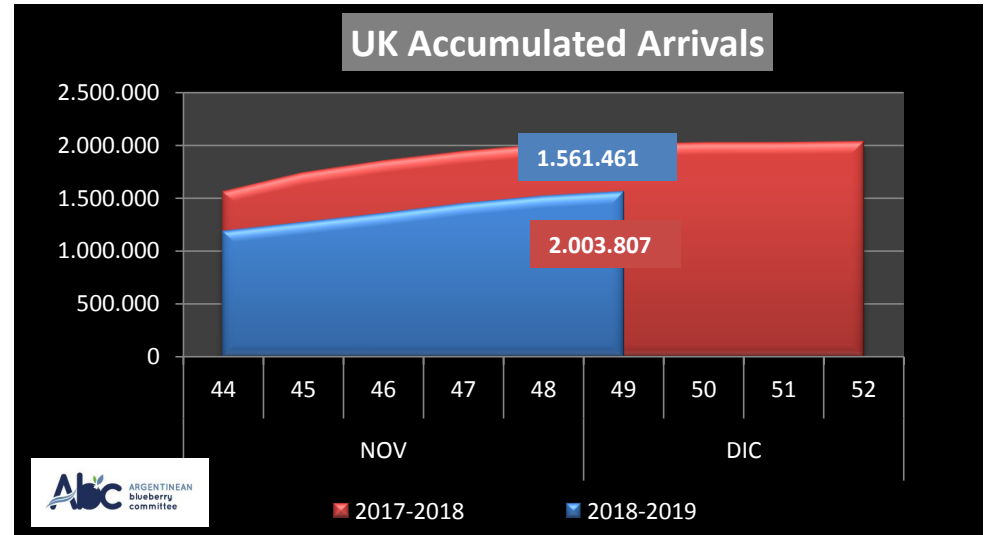

		SEASON 2017-2018			WEEKLY ARRIVALS- KG			
		USA	UK	CONT.	ASIA	CANADA	OTHERS	TOTAL
		33.905	2.400	19.080	8.410	1.080	8.572	73.447
		2.925	0	1.395	0	0	3.240	7.560
		0	6.519	0	1.440	1.409	2.880	12.248
		40.186	17.322	3.397	3.267	1.012	4.320	69.504
		83.104	70.877	35.010	4.423	5.656	4.200	203.270
		129.574	35.128	60.354	1.635	17.884	1.800	246.375
		240.341	94.546	160.846	13.469	17.414	3.960	530.576
		509.210	135.511	222.702	20.232	31.365	0	919.020
		1.071.448	250.342	279.730	38.313	65.015	1.800	1.706.648
		923.786	244.317	329.079	34.746	51.792	2.880	1.586.600
		1.215.681	272.598	327.499	39.357	44.876	3.600	1.903.611
		1.259.813	228.237	412.352	55.158	42.871	1.440	1.999.871
		1.219.861	199.895	332.456	49.215	63.324	6.120	1.870.871
		1.034.028	178.487	223.765	44.030	35.278	3.240	1.518.828
		678.127	112.279	138.533	29.260	46.470	1.800	1.006.469
		661.783	88.016	106.046	28.816	50.427	2.677	937.765
		375.127	65.083	98.787	11.794	31.921	1.800	584.512
		381.105	2.250	43.680	10.505	36.754	0	474.294
		180.731	15.444	57.309	11.799	23.040	5.760	294.083
		64.377	1.347	20.053	3.870	0	0	89.647
		10.618	9.831	8.055	2.242	0	1.800	32.546
		0	0	0	0	0	0	0
		0	0	0	0	0	4.008	4.008
		0	0	0	0	0	0	0
		0	0	0	0	0	0	0
		10.115.730	2.030.429	2.880.128	411.981	567.588	65.897	16.071.753

NOTE: **RED NUMBERS** FORECAST BOAT ONLY

WEEKLY ARGENTINEAN BLUEBERRY ARRIVALS - ETA - 2018 / 2019 - ALL DESTINATIONS

WEEKLY ARGENTINEAN BLUEBERRY ARRIVALS - ETA - 2017 / 2018 - U.S.A.

WEEKLY ARGENTINEAN BLUEBERRY ARRIVALS - ETA - 2017 / 2018 - UK