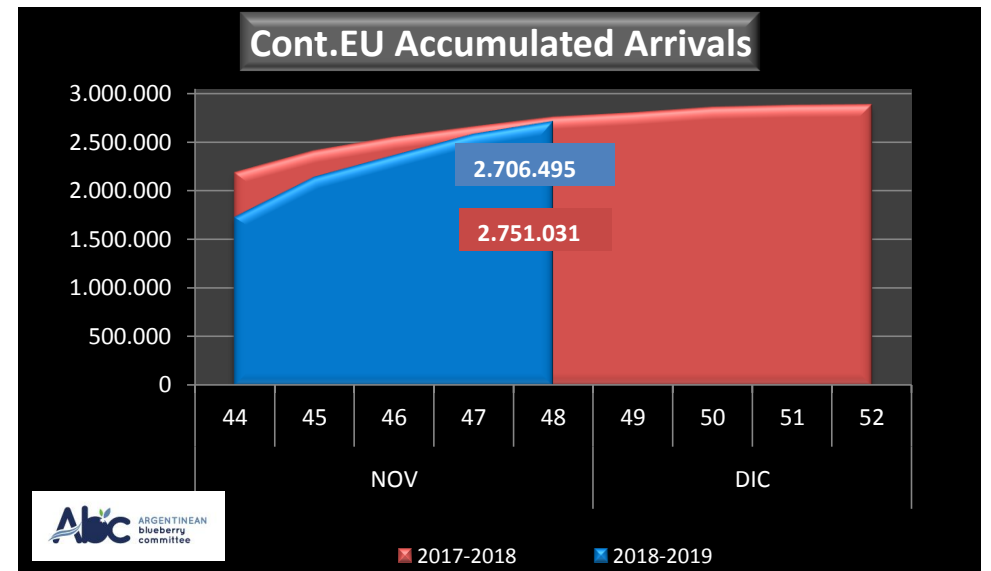

WEEKLY ARGENTINEAN BLUEBERRY ARRIVALS - ETA - 2017 / 2018 - UK

WEEKLY ARGENTINEAN BLUEBERRY ARRIVALS - ETA - 2017 / 2018 - CONTINENTAL EUROPE