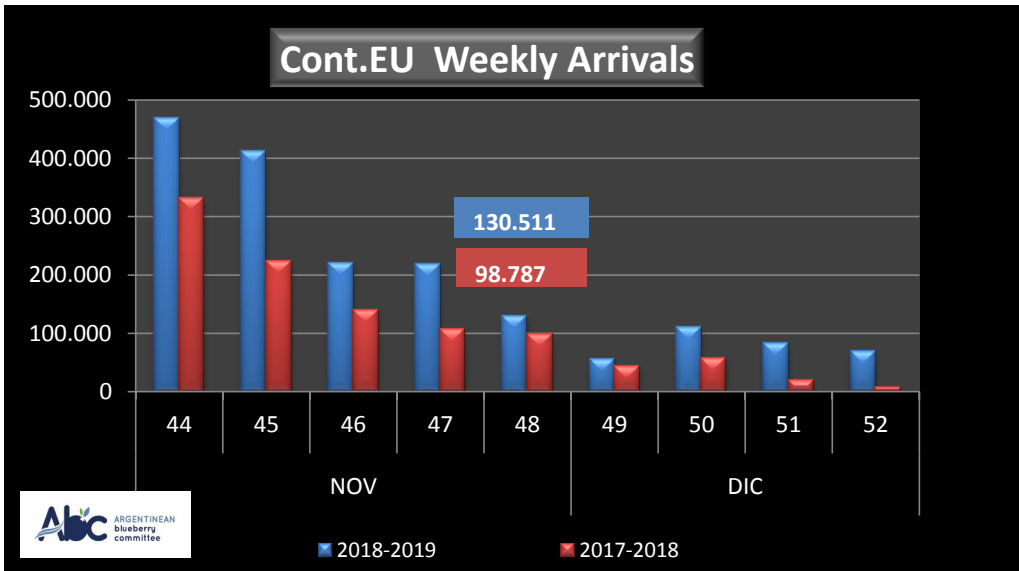

WEEKLY ARGENTINEAN BLUEBERRY ARRIVALS - ETA - 2017 / 2018 - UK

WEEKLY ARGENTINEAN BLUEBERRY ARRIVALS - ETA - 2017 / 2018 - CONTINENTAL EUROPE