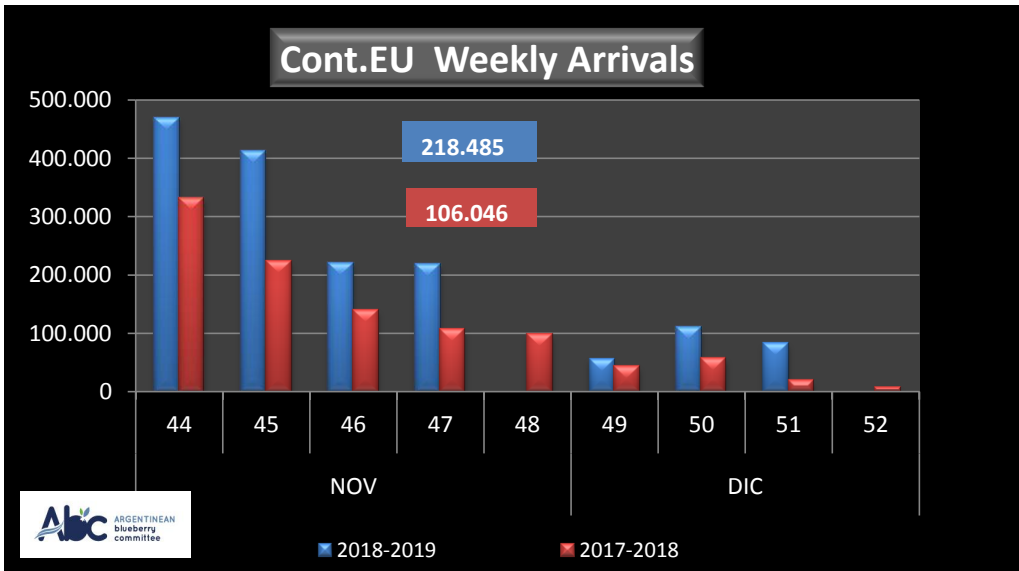

WEEKLY ARGENTINEAN BLUEBERRY ARRIVALS - ETA - 2017 / 2018 - UK

WEEKLY ARGENTINEAN BLUEBERRY ARRIVALS - ETA - 2017 / 2018 - CONTINENTAL EUROPE