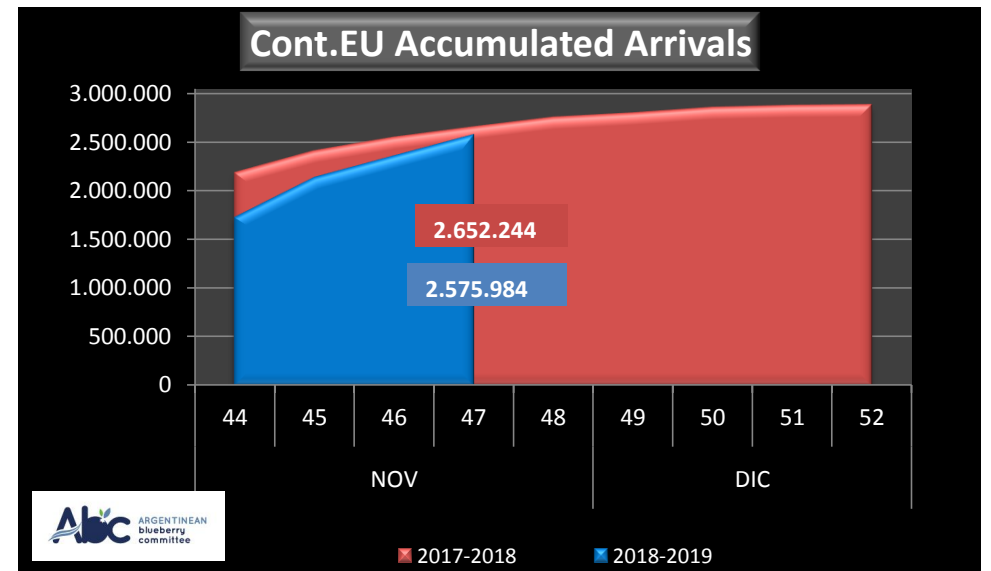

WEEKLY ARGENTINEAN BLUEBERRY ARRIVALS - ETA - 2017 / 2018 - UK

WEEKLY ARGENTINEAN BLUEBERRY ARRIVALS - ETA - 2017 / 2018 - CONTINENTAL EUROPE