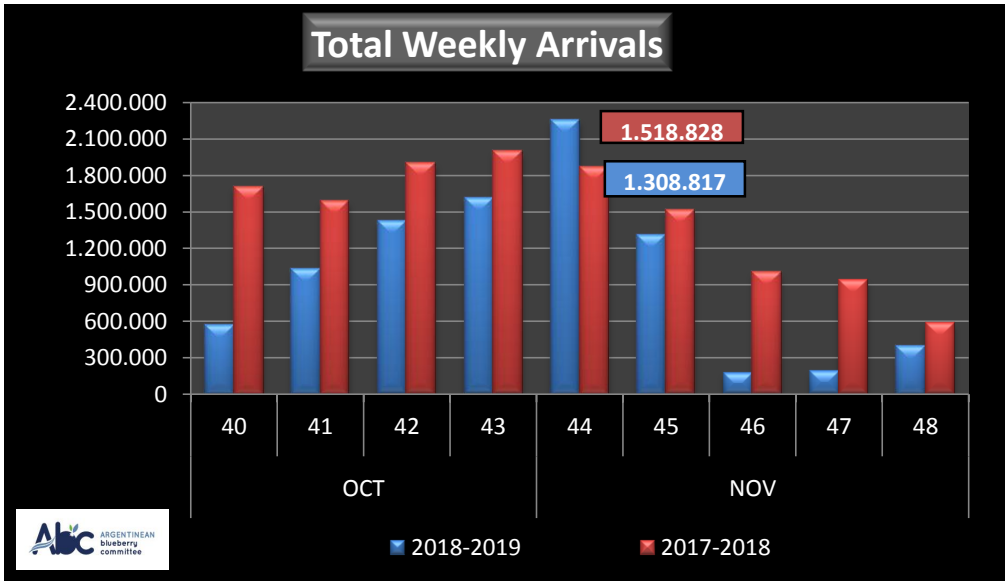

WEEKLY ARGENTINEAN BLUEBERRY ARRIVALS - ETA - 2018 / 2019 - ALL DESTINATIONS