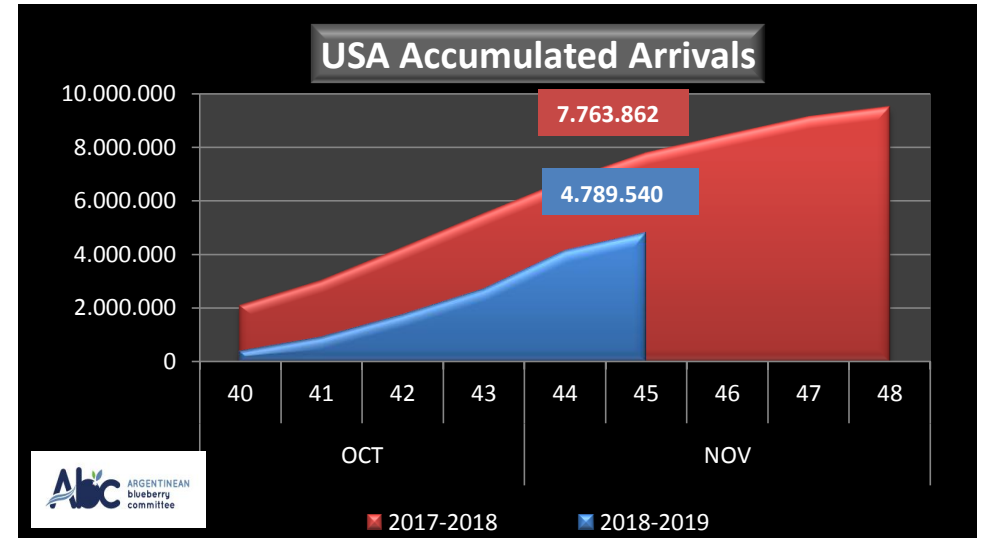

WEEKLY ARGENTINEAN BLUEBERRY ARRIVALS - ETA - 2017 / 2018 - U.S.A.