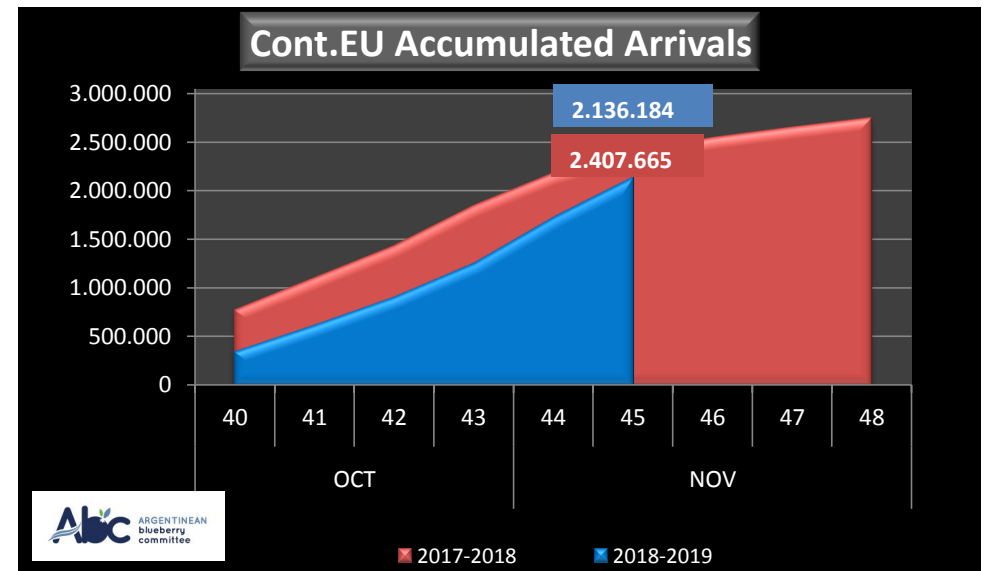

WEEKLY ARGENTINEAN BLUEBERRY ARRIVALS - ETA - 2017 / 2018 - UK

WEEKLY ARGENTINEAN BLUEBERRY ARRIVALS - ETA - 2017 / 2018 - CONTINENTAL EUROPE