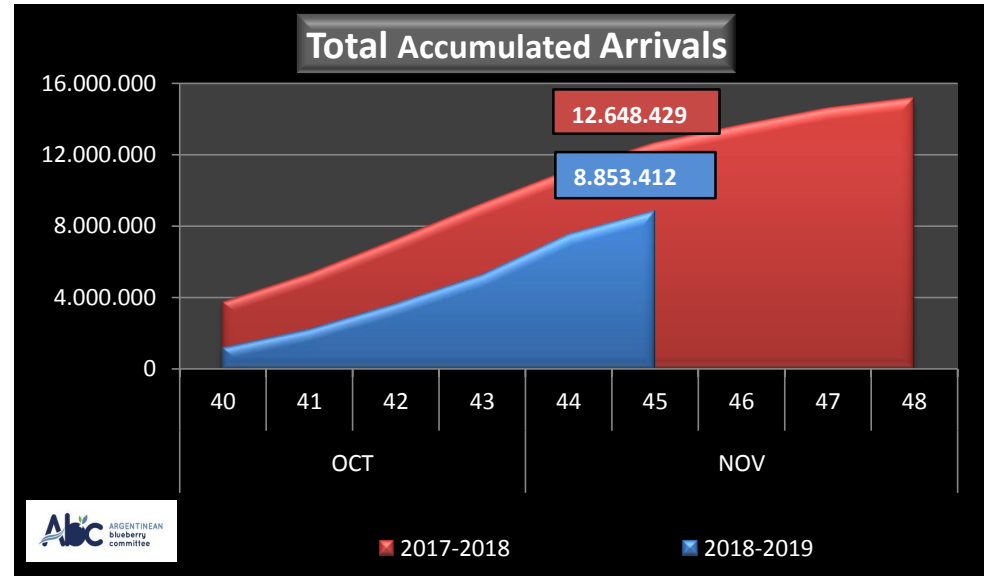

WEEKLY ARGENTINEAN BLUEBERRY ARRIVALS - ETA - 2018 / 2019 - ALL DESTINATIONS