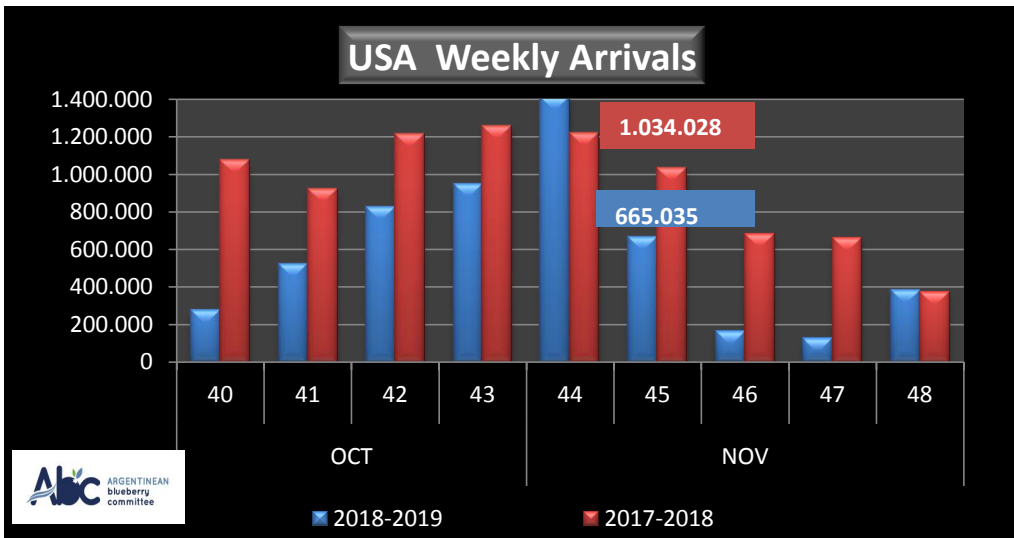

WEEKLY ARGENTINEAN BLUEBERRY ARRIVALS - ETA - 2017 / 2018 - U.S.A.