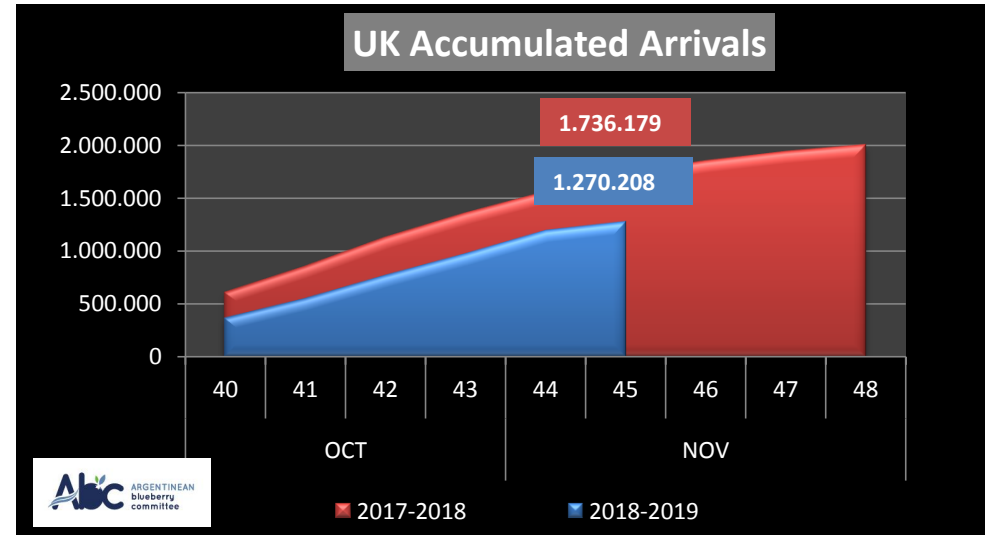

WEEKLY ARGENTINEAN BLUEBERRY ARRIVALS - ETA - 2018 / 2019

		SEASON 2018-2019			WEEKLY ARRIVALS- KG			
		USA	UK	EUROPE CONT.	ASIA	CANADA	OTHERS	TOTAL
JUN-JUL	23-32	0	0	0	2.160	0	0	2.160
AGO	33	0	0	0	720	250	2.520	3.490
	34	0	4.312	2.700	720	922	2.835	11.489
	35	0	12.472	5.437	2.227	756	0	20.892
SEPT	36	6.000	18.787	28.886	0	946	1.440	56.059
	37	21.450	47.435	43.418	360	551	720	113.934
	38	36.534	55.321	46.797	1.317	3.166	2.137	145.272
	39	81.170	104.066	96.567	2.998	14.162	2.160	301.123
OCT	40	273.844	125.245	128.570	12.240	19.257	5.760	564.916
	41	517.372	182.115	269.581	14.670	49.308	0	1.033.046
	42	824.889	216.906	287.065	26.461	65.613	4.680	1.425.614
	43	947.606	202.605	346.287	39.960	75.236	720	1.612.414
NOV	44	1.415.640	217.825	469.596	47.520	95.325	8.280	2.254.186
	45	665.035	83.119	411.280	64.863	75.520	9.000	1.308.817
	46	182.213	0	8.820	0	0	0	171.033
	47	124.193	19.440	42.090	0	0	0	185.723
	48	381.146	0	0	0	0	10.800	391.946
DIC	49	960.167	29.520	56.400	17.460	21.960	360	1.085.867
	50	0	0	0	0	0	0	0
	51	0	0	0	0	0	0	0
	52	0	0	0	0	0	0	0
ENE	1	0	0	0	0	0	0	0
	2	0	0	0	0	0	0	0
	3	0	0	0	0	0	0	0
	4	0	0	0	0	0	0	0
TOTAL DESTINATIONS		6.417.263	1.319.168	2.243.494	233.676	422.972	51.412	10.687.985

NOTE: **RED NUMBERS** FORECAST BOAT ONLY

WEEKLY ARGENTINEAN BLUEBERRY ARRIVALS - ETA - 2018 / 2019 - ALL DESTINATIONS

WEEKLY ARGENTINEAN BLUEBERRY ARRIVALS - ETA - 2017 / 2018 - U.S.A.

WEEKLY ARGENTINEAN BLUEBERRY ARRIVALS - ETA - 2017 / 2018 - UK