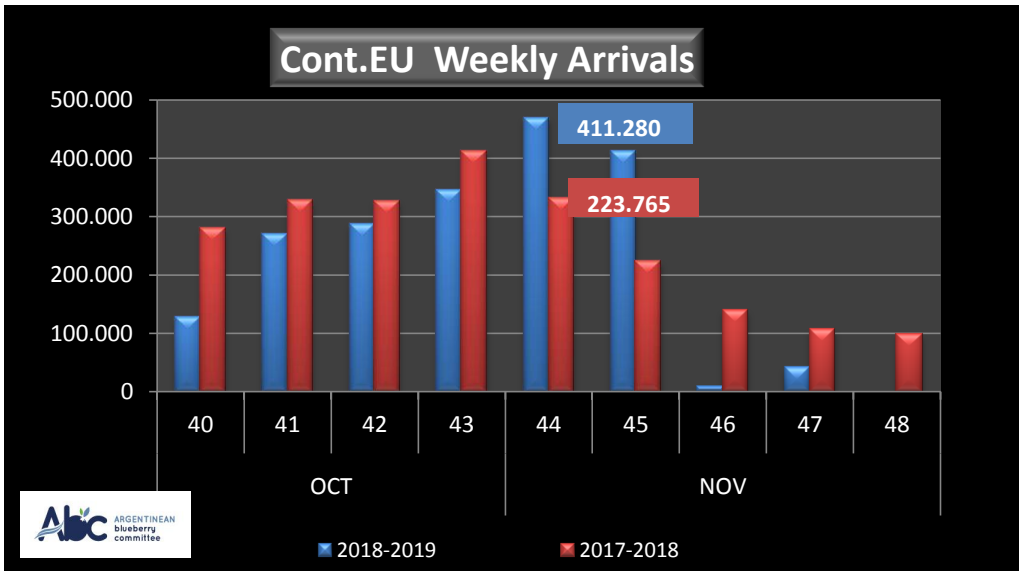

WEEKLY ARGENTINEAN BLUEBERRY ARRIVALS - ETA - 2017 / 2018 - UK

WEEKLY ARGENTINEAN BLUEBERRY ARRIVALS - ETA - 2017 / 2018 - CONTINENTAL EUROPE