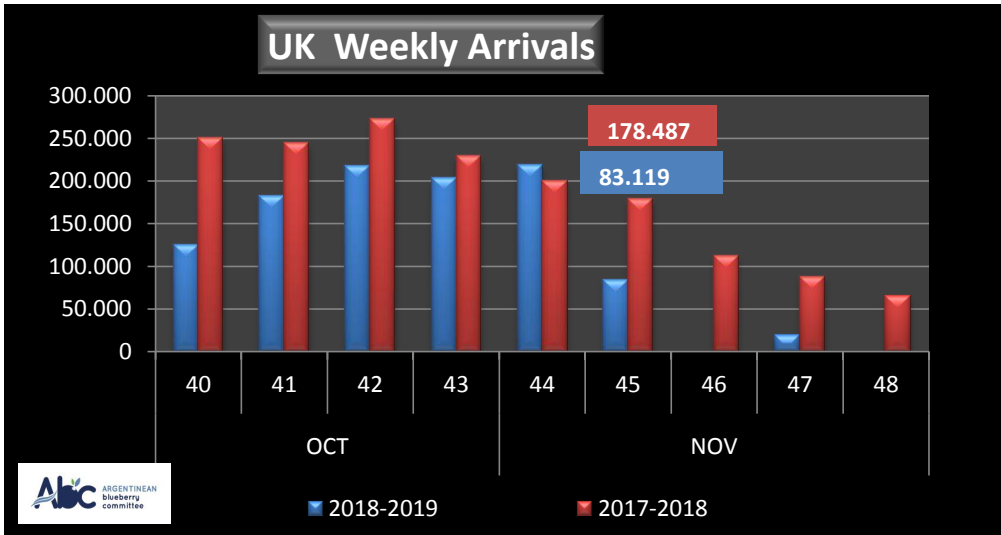

WEEKLY ARGENTINEAN BLUEBERRY ARRIVALS - ETA - 2018 / 2019

		SEASON 2018-2019			WEEKLY ARRIVALS- KG			
		USA	UK	EUROPE CONT.	ASIA	CANADA	OTHERS	TOTAL
JUN-JUL	23-32	0	0	0	2.160	0	0	2.160
AGO	33	0	0	0	720	250	2.520	3.490
	34	0	4.312	2.700	720	922	2.835	11.489
	35	0	12.472	5.437	2.227	756	0	20.892
SEPT	36	6.000	18.787	28.886	0	946	1.440	56.059
	37	21.450	47.435	43.418	360	551	720	113.934
	38	36.534	55.321	46.797	1.317	3.166	2.137	145.272
	39	81.170	104.066	96.567	2.998	14.162	2.160	301.123
OCT	40	273.844	125.245	128.570	12.240	19.257	5.760	564.916
	41	517.372	182.115	269.581	14.670	49.308	0	1.033.046
	42	824.889	216.906	287.065	26.461	65.613	4.680	1.425.614
	43	947.606	202.605	346.287	39.960	75.236	720	1.612.414
NOV	44	1.415.640	217.825	469.596	47.520	95.325	8.280	2.254.186
	45	665.035	83.119	411.280	64.863	75.520	9.000	1.308.817
	46	182.213	0	8.820	0	0	0	171.033
	47	124.193	19.440	42.090	0	0	0	185.723
	48	381.146	0	0	0	0	10.800	391.946
DIC	49	960.167	29.520	56.400	17.460	21.960	360	1.085.867
	50	0	0	0	0	0	0	0
	51	0	0	0	0	0	0	0
	52	0	0	0	0	0	0	0
ENE	1	0	0	0	0	0	0	0
	2	0	0	0	0	0	0	0
	3	0	0	0	0	0	0	0
	4	0	0	0	0	0	0	0
TOTAL DESTINATIONS		6.417.263	1.319.168	2.243.494	233.676	422.972	51.412	10.687.985

NOTE: **RED NUMBERS** FORECAST BOAT ONLY

WEEKLY ARGENTINEAN BLUEBERRY ARRIVALS - ETA - 2018 / 2019 - ALL DESTINATIONS

WEEKLY ARGENTINEAN BLUEBERRY ARRIVALS - ETA - 2017 / 2018 - U.S.A.

WEEKLY ARGENTINEAN BLUEBERRY ARRIVALS - ETA - 2017 / 2018 - UK