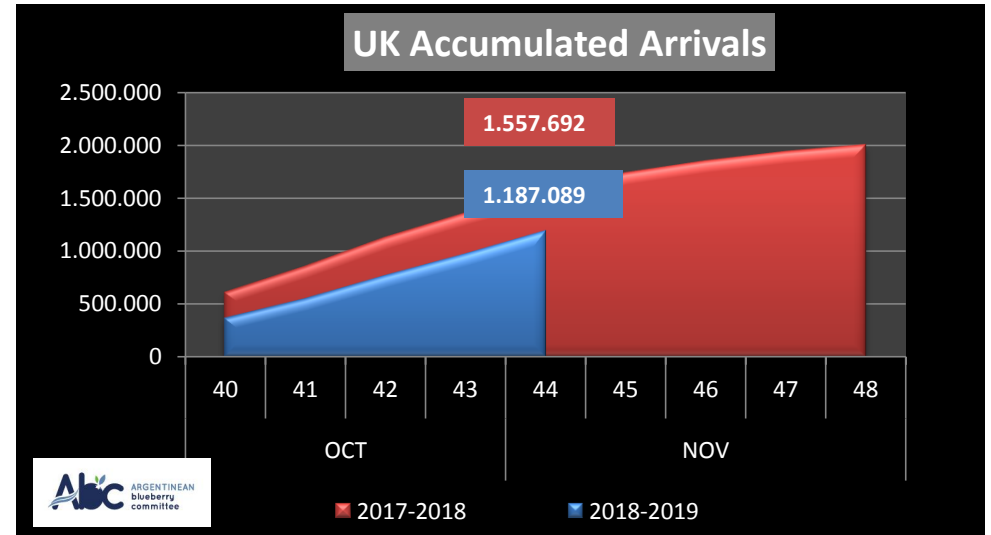

WEEKLY ARGENTINEAN BLUEBERRY ARRIVALS - ETA - 2018 / 2019

		SEASON 2018-2019			WEEKLY ARRIVALS- KG			
		USA	UK	EUROPE CONT.	ASIA	CANADA	OTHERS	TOTAL
JUN-JUL	23-32	0	0	0	2.160	0	0	2.160
AGO	33	0	0	0	720	250	2.520	3.490
	34	0	4.312	2.700	720	922	2.835	11.489
	35	0	12.472	5.437	2.227	756	0	20.892
SEPT	36	6.000	18.787	28.886	0	946	1.440	56.059
	37	21.450	47.435	43.418	360	551	720	113.934
	38	36.534	55.321	46.797	1.317	3.166	2.137	145.272
	39	81.170	104.066	96.567	2.998	14.162	2.160	301.123
OCT	40	273.844	125.245	128.570	12.240	19.257	5.760	564.916
	41	517.372	182.115	269.581	14.670	49.308	0	1.033.046
	42	824.889	216.906	287.065	26.461	65.613	4.680	1.425.614
	43	947.606	202.605	346.287	39.960	75.236	720	1.612.414
NOV	44	1.415.640	217.825	469.596	47.520	95.325	8.280	2.254.186
	45	85.521	0	11.565	0	0	0	97.086
	46	182.215	0	8.820	0	0	0	191.035
	47	124.195	19.440	42.090	0	0	0	185.725
	48	381.146	0	0	0	0	10.800	391.946
DIC	49	0	0	0	0	0	0	0
	50	0	0	0	0	0	0	0
	51	0	0	0	0	0	0	0
	52	0	0	0	0	0	0	0
ENE	1	0	0	0	0	0	0	0
	2	0	0	0	0	0	0	0
	3	0	0	0	0	0	0	0
	4	0	0	0	0	0	0	0
TOTAL DESTINATIONS		4.877.582	1.206.529	1.787.379	151.353	325.492	42.052	8.390.387

NOTE: RED NUMBERS FORECAST BOAT ONLY

WEEKLY ARGENTINEAN BLUEBERRY ARRIVALS - ETA - 2018 / 2019 - ALL DESTINATIONS

WEEKLY ARGENTINEAN BLUEBERRY ARRIVALS - ETA - 2017 / 2018 - U.S.A.

WEEKLY ARGENTINEAN BLUEBERRY ARRIVALS - ETA - 2017 / 2018 - UK