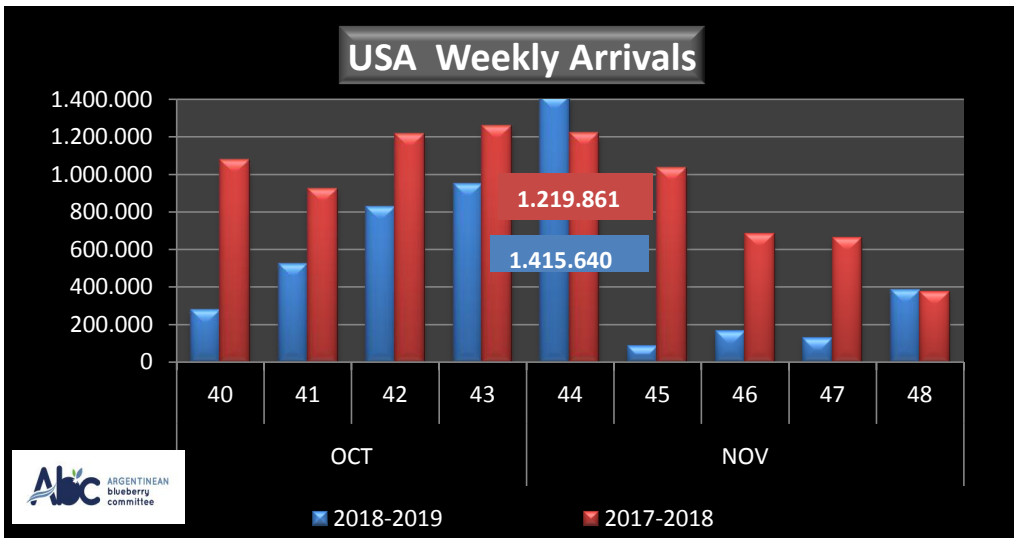

WEEKLY ARGENTINEAN BLUEBERRY ARRIVALS - ETA - 2017 / 2018 - U.S.A.