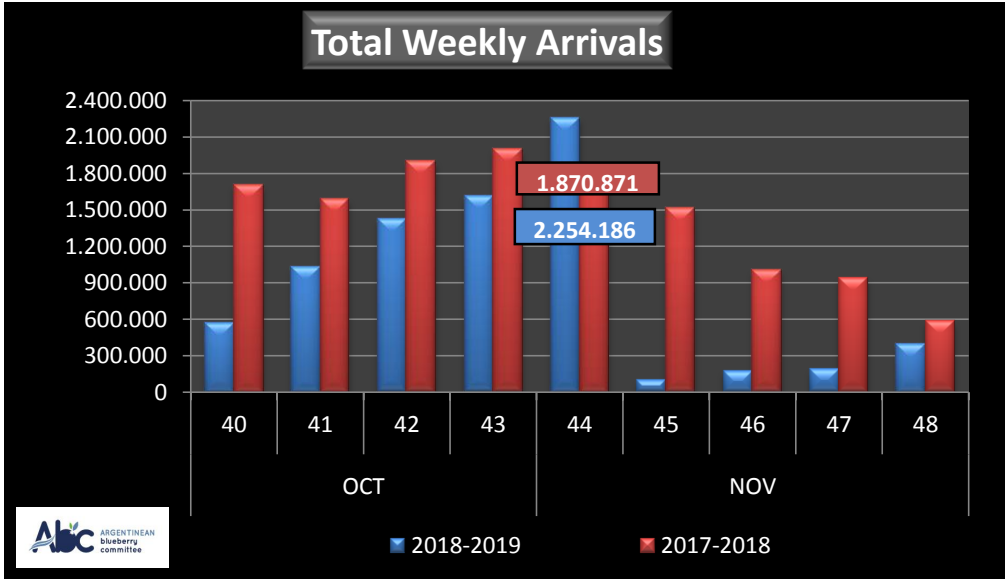

WEEKLY ARGENTINEAN BLUEBERRY ARRIVALS - ETA - 2018 / 2019 - ALL DESTINATIONS