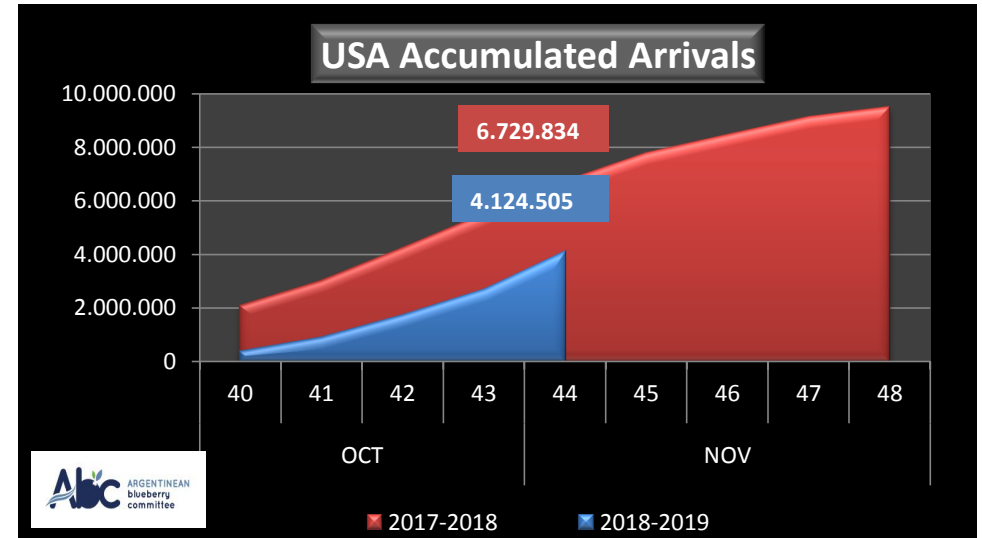

WEEKLY ARGENTINEAN BLUEBERRY ARRIVALS - ETA - 2017 / 2018 - U.S.A.