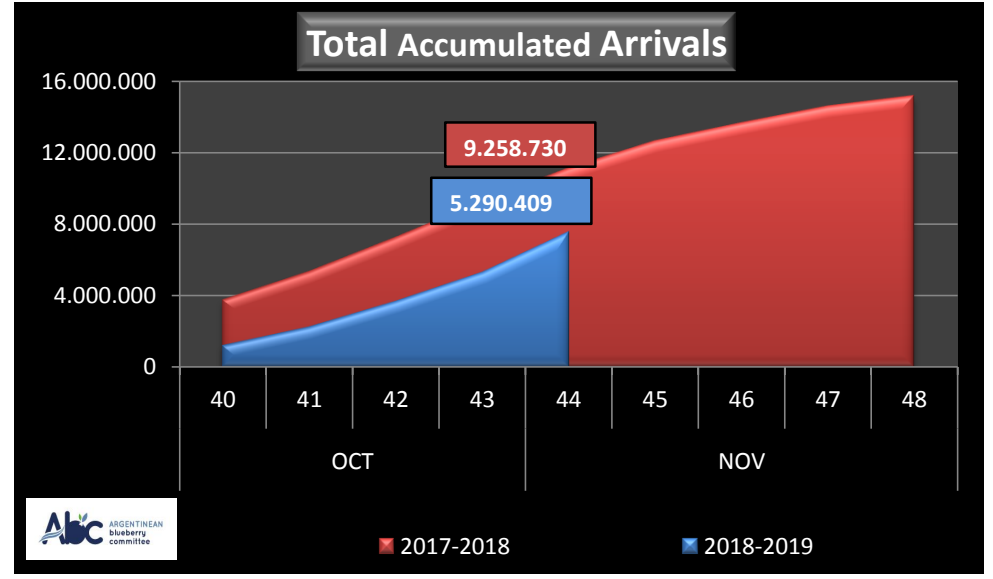

WEEKLY ARGENTINEAN BLUEBERRY ARRIVALS - ETA - 2018 / 2019 - ALL DESTINATIONS