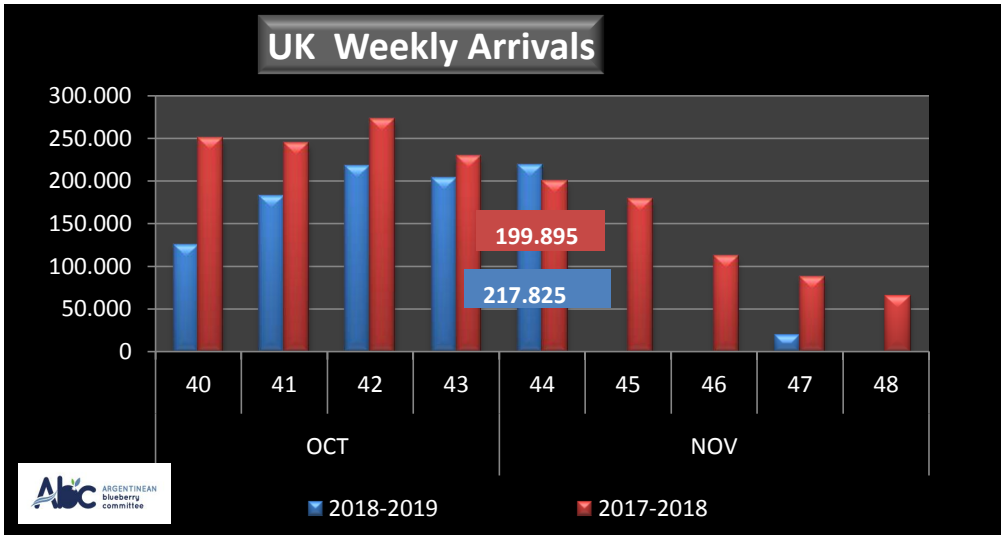

WEEKLY ARGENTINEAN BLUEBERRY ARRIVALS - ETA - 2018 / 2019

		SEASON 2018-2019			WEEKLY ARRIVALS- KG			
		USA	UK	EUROPE CONT.	ASIA	CANADA	OTHERS	TOTAL
JUN-JUL	23-32	0	0	0	2.160	0	0	2.160
AGO	33	0	0	0	720	250	2.520	3.490
	34	0	4.312	2.700	720	922	2.835	11.489
	35	0	12.472	5.437	2.227	756	0	20.892
SEPT	36	6.000	18.787	28.886	0	946	1.440	56.059
	37	21.450	47.435	43.418	360	551	720	113.934
	38	36.534	55.321	46.797	1.317	3.166	2.137	145.272
	39	81.170	104.066	96.567	2.998	14.162	2.160	301.123
OCT	40	273.844	125.245	128.570	12.240	19.257	5.760	564.916
	41	517.372	182.115	269.581	14.670	49.308	0	1.033.046
	42	824.889	216.906	287.065	26.461	65.613	4.680	1.425.614
	43	947.606	202.605	346.287	39.960	75.236	720	1.612.414
NOV	44	1.415.640	217.825	469.596	47.520	95.325	8.280	2.254.186
	45	85.521	0	11.565	0	0	0	97.086
	46	182.215	0	8.820	0	0	0	191.035
	47	124.195	19.440	42.090	0	0	0	185.725
	48	381.146	0	0	0	0	10.800	391.946
DIC	49	0	0	0	0	0	0	0
	50	0	0	0	0	0	0	0
	51	0	0	0	0	0	0	0
	52	0	0	0	0	0	0	0
ENE	1	0	0	0	0	0	0	0
	2	0	0	0	0	0	0	0
	3	0	0	0	0	0	0	0
	4	0	0	0	0	0	0	0
TOTAL DESTINATIONS		4.877.582	1.206.529	1.787.379	151.353	325.492	42.052	8.390.387

NOTE: RED NUMBERS FORECAST BOAT ONLY

WEEKLY ARGENTINEAN BLUEBERRY ARRIVALS - ETA - 2018 / 2019 - ALL DESTINATIONS

WEEKLY ARGENTINEAN BLUEBERRY ARRIVALS - ETA - 2017 / 2018 - U.S.A.

WEEKLY ARGENTINEAN BLUEBERRY ARRIVALS - ETA - 2017 / 2018 - UK