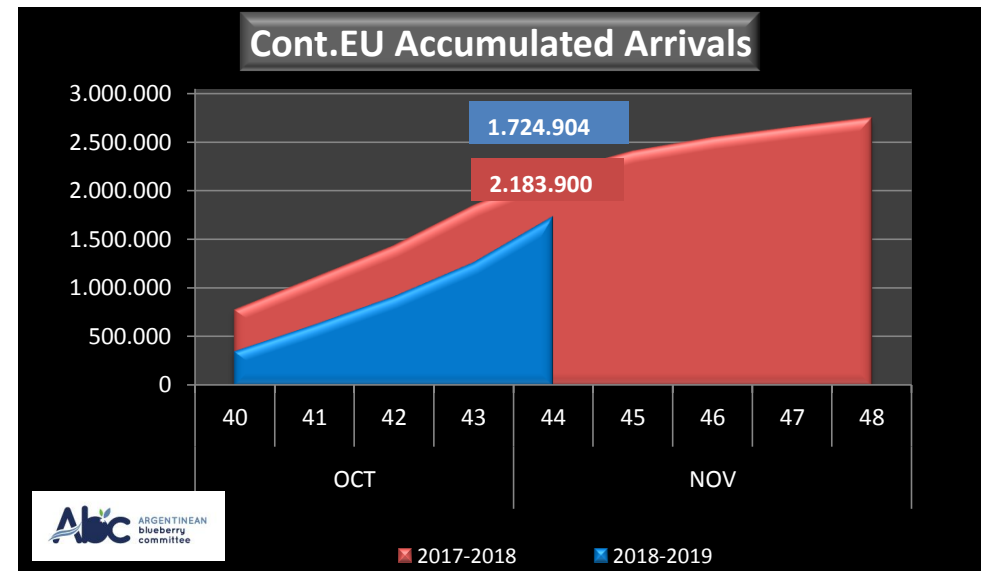

WEEKLY ARGENTINEAN BLUEBERRY ARRIVALS - ETA - 2017 / 2018 - UK

WEEKLY ARGENTINEAN BLUEBERRY ARRIVALS - ETA - 2017 / 2018 - CONTINENTAL EUROPE