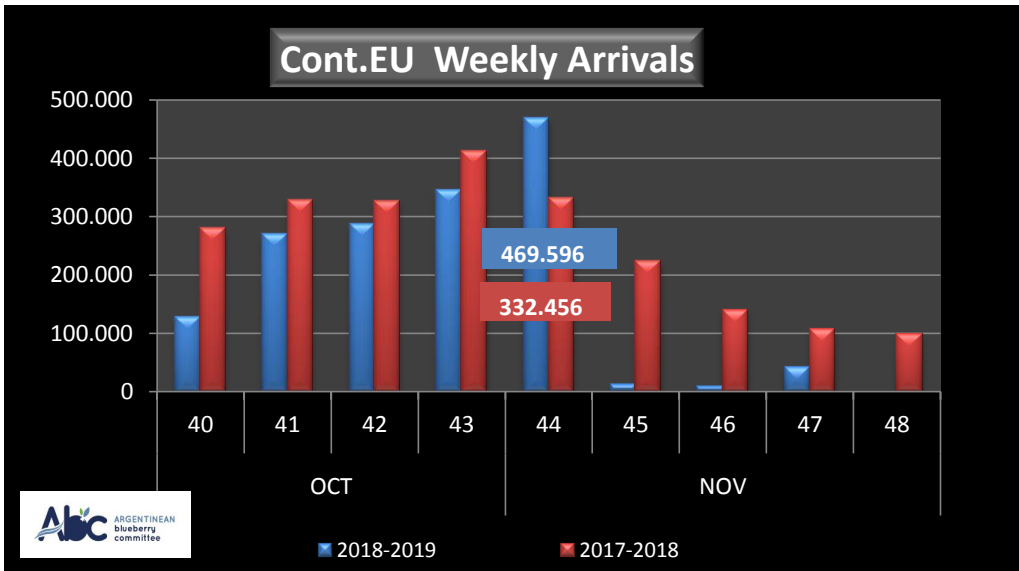

WEEKLY ARGENTINEAN BLUEBERRY ARRIVALS - ETA - 2017 / 2018 - UK

WEEKLY ARGENTINEAN BLUEBERRY ARRIVALS - ETA - 2017 / 2018 - CONTINENTAL EUROPE