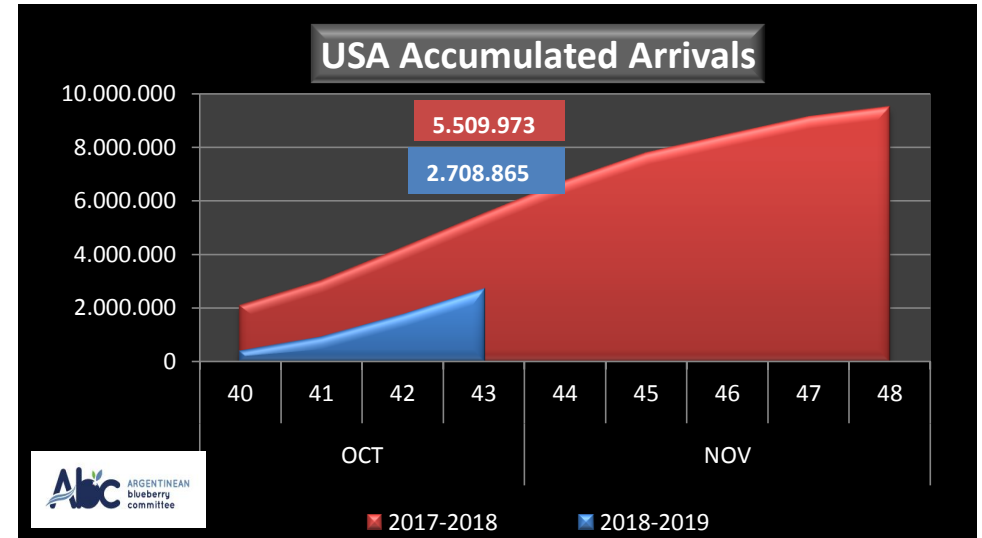

WEEKLY ARGENTINEAN BLUEBERRY ARRIVALS - ETA - 2017 / 2018 - U.S.A.