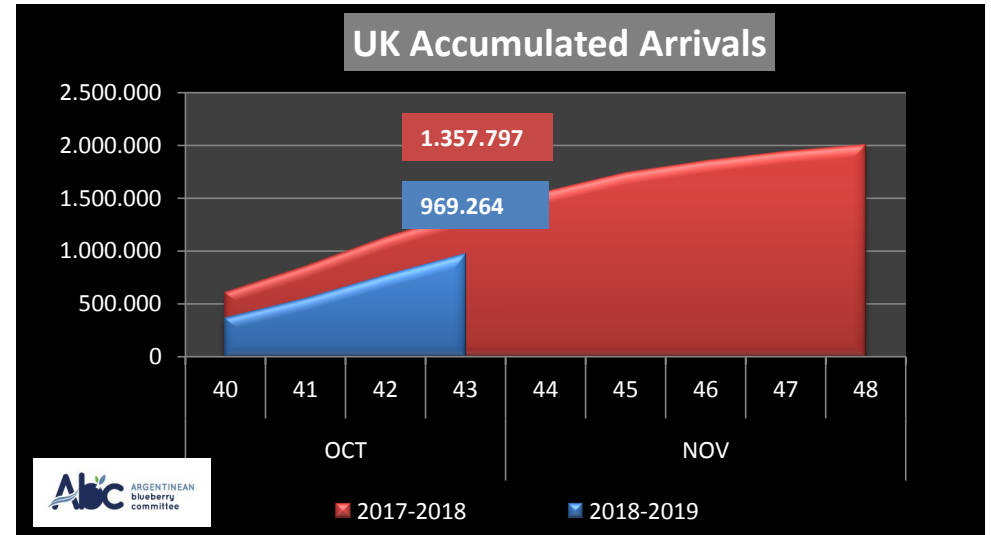

WEEKLY ARGENTINEAN BLUEBERRY ARRIVALS - ETA - 2018 / 2019

		SEASON 2018-2019			WEEKLY ARRIVALS- KG			
		USA	UK	EUROPE CONT.	ASIA	CANADA	OTHERS	TOTAL
JUN-JUL	23-32	0	0	0	2.160	0	0	2.160
AGO	33	0	0	0	720	250	2.520	3.490
	34	0	4.312	2.700	720	922	2.835	11.489
	35	0	12.472	5.437	2.227	756	0	20.892
SEPT	36	6.000	18.787	28.886	0	946	1.440	56.059
	37	21.450	47.435	43.418	360	551	720	113.934
	38	36.534	55.321	46.797	1.317	3.166	2.137	145.272
	39	81.170	104.066	96.567	2.998	14.162	2.160	301.123
OCT	40	273.844	125.245	128.570	12.240	19.257	5.760	564.916
	41	517.372	182.115	269.581	14.670	49.308	0	1.033.046
	42	824.889	216.906	287.065	26.461	65.613	4.680	1.425.614
	43	947.606	202.605	346.287	39.960	75.236	720	1.612.414
NOV	44	20.260	0	0	0	0	0	20.260
	45	85.521	0	11.565	0	0	0	97.086
	46	162.215	0	8.820	0	0	0	171.035
	47	124.195	19.440	42.090	0	0	0	185.725
	48	0	0	0	0	0	0	0
DIC	49	0	0	0	0	0	0	0
	50	0	0	0	0	0	0	0
	51	0	0	0	0	0	0	0
	52	0	0	0	0	0	0	0
ENE	1	0	0	0	0	0	0	0
	2	0	0	0	0	0	0	0
	3	0	0	0	0	0	0	0
	4	0	0	0	0	0	0	0
TOTAL DESTINATIONS		3.101.056	988.704	1.317.783	103.833	230.167	22.972	5.764.515

NOTE: **RED NUMBERS** FORECAST BOAT ONLY

WEEKLY ARGENTINEAN BLUEBERRY ARRIVALS - ETA - 2018 / 2019 - ALL DESTINATIONS

WEEKLY ARGENTINEAN BLUEBERRY ARRIVALS - ETA - 2017 / 2018 - U.S.A.

WEEKLY ARGENTINEAN BLUEBERRY ARRIVALS - ETA - 2017 / 2018 - UK