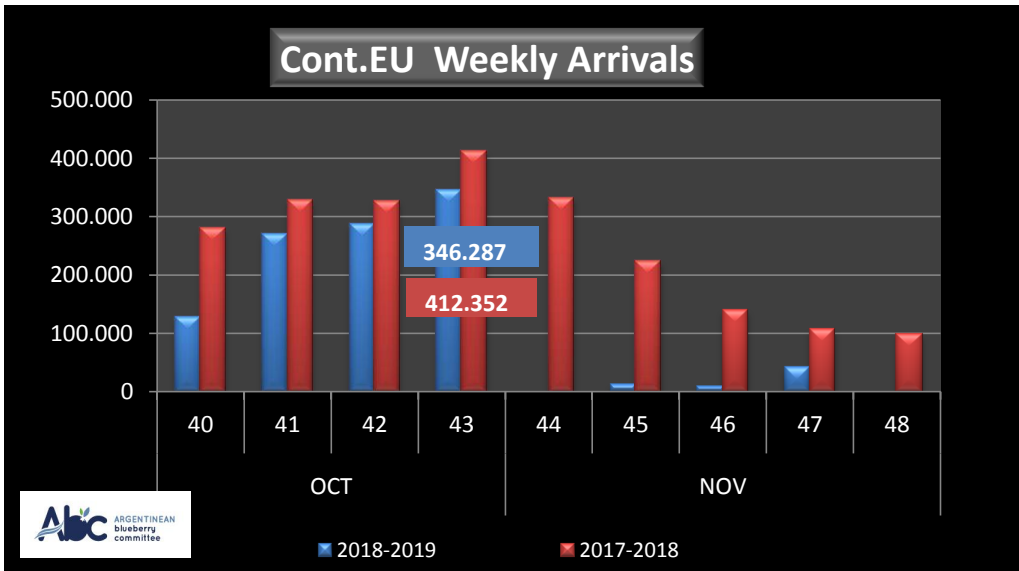

WEEKLY ARGENTINEAN BLUEBERRY ARRIVALS - ETA - 2017 / 2018 - UK

WEEKLY ARGENTINEAN BLUEBERRY ARRIVALS - ETA - 2017 / 2018 - CONTINENTAL EUROPE