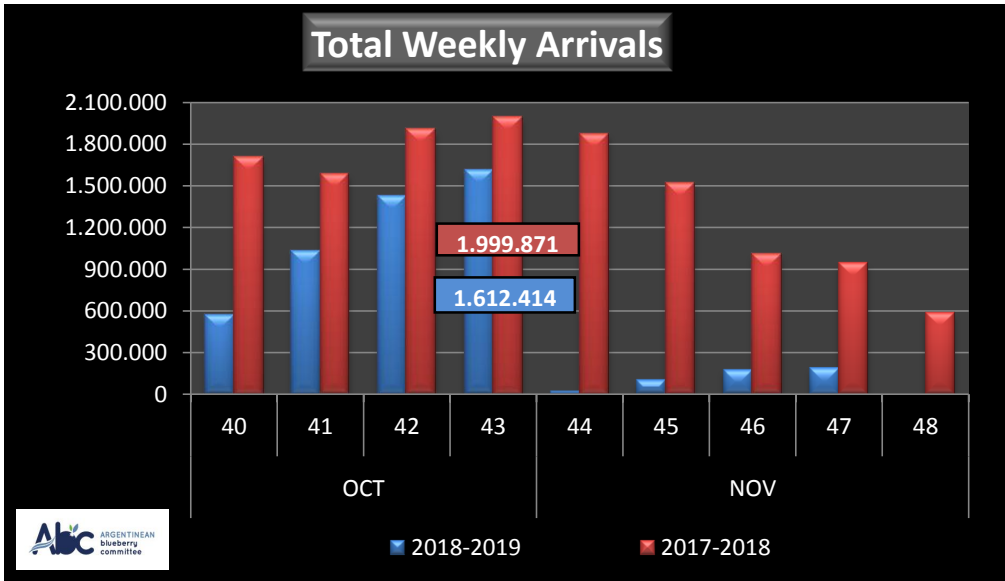

WEEKLY ARGENTINEAN BLUEBERRY ARRIVALS - ETA - 2018 / 2019 - ALL DESTINATIONS