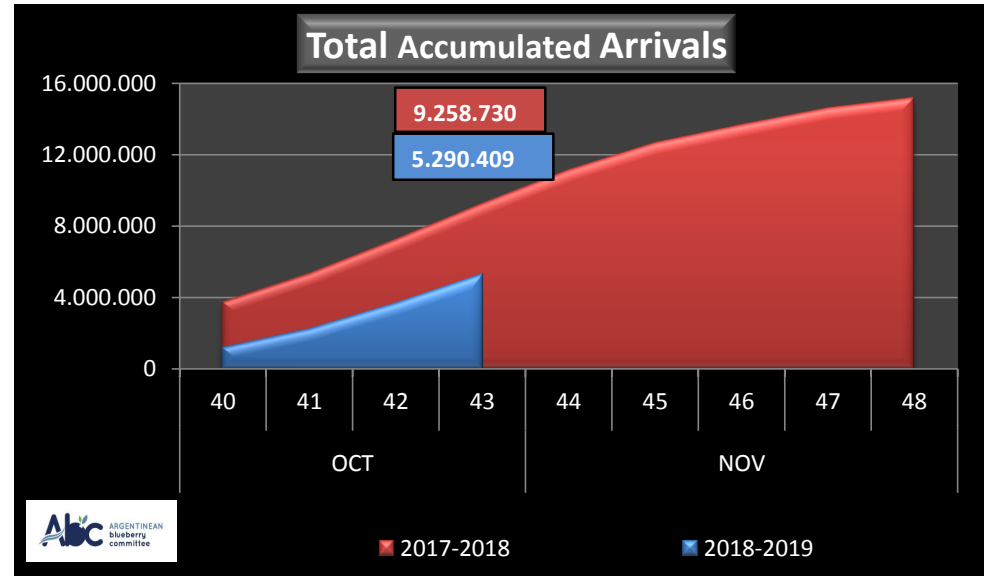

WEEKLY ARGENTINEAN BLUEBERRY ARRIVALS - ETA - 2018 / 2019 - ALL DESTINATIONS