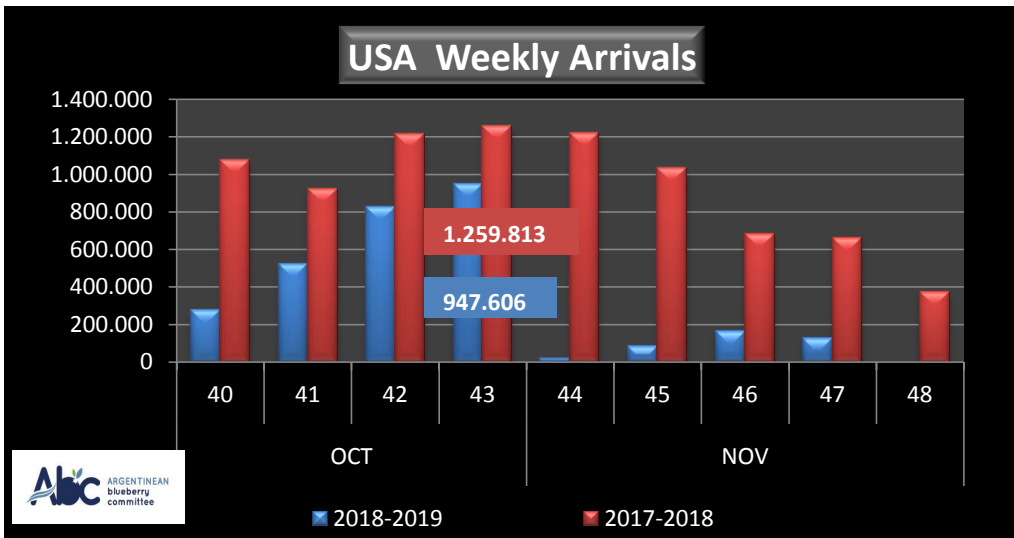

WEEKLY ARGENTINEAN BLUEBERRY ARRIVALS - ETA - 2017 / 2018 - U.S.A.