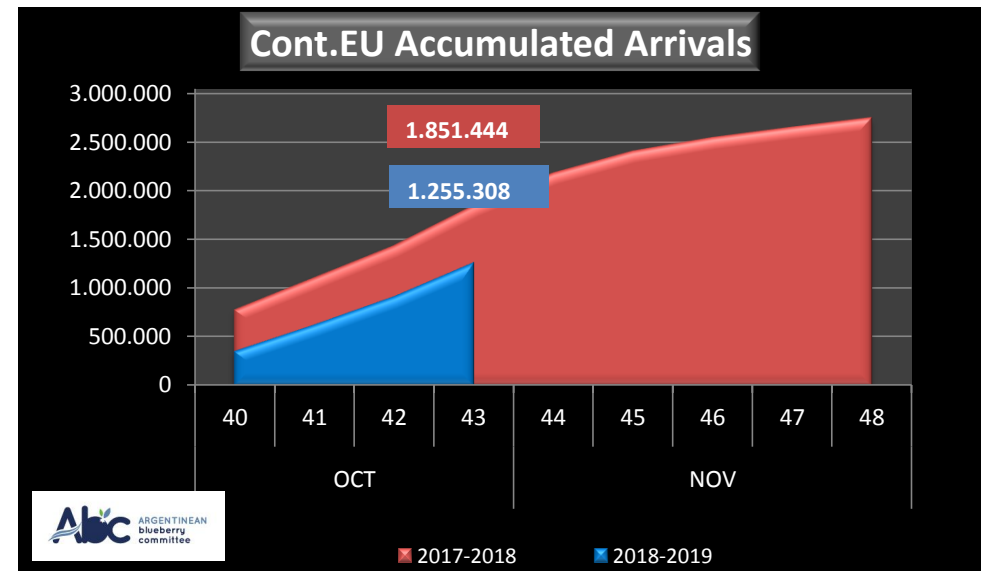

WEEKLY ARGENTINEAN BLUEBERRY ARRIVALS - ETA - 2017 / 2018 - UK

WEEKLY ARGENTINEAN BLUEBERRY ARRIVALS - ETA - 2017 / 2018 - CONTINENTAL EUROPE