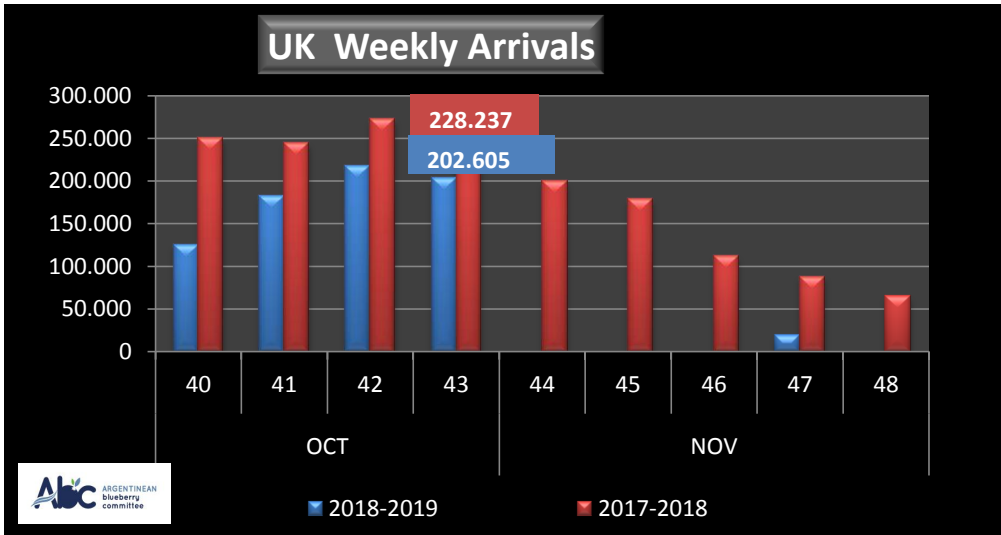

WEEKLY ARGENTINEAN BLUEBERRY ARRIVALS - ETA - 2018 / 2019

		SEASON 2018-2019			WEEKLY ARRIVALS- KG			
		USA	UK	EUROPE CONT.	ASIA	CANADA	OTHERS	TOTAL
JUN-JUL	23-32	0	0	0	2.160	0	0	2.160
AGO	33	0	0	0	720	250	2.520	3.490
	34	0	4.312	2.700	720	922	2.835	11.489
	35	0	12.472	5.437	2.227	756	0	20.892
SEPT	36	6.000	18.787	28.886	0	946	1.440	56.059
	37	21.450	47.435	43.418	360	551	720	113.934
	38	36.534	55.321	46.797	1.317	3.166	2.137	145.272
	39	81.170	104.066	96.567	2.998	14.162	2.160	301.123
OCT	40	273.844	125.245	128.570	12.240	19.257	5.760	564.916
	41	517.372	182.115	269.581	14.670	49.308	0	1.033.046
	42	824.889	216.906	287.065	26.461	65.613	4.680	1.425.614
	43	947.606	202.605	346.287	39.960	75.236	720	1.612.414
NOV	44	20.260	0	0	0	0	0	20.260
	45	85.521	0	11.565	0	0	0	97.086
	46	162.215	0	8.820	0	0	0	171.035
	47	124.195	19.440	42.090	0	0	0	185.725
	48	0	0	0	0	0	0	0
DIC	49	0	0	0	0	0	0	0
	50	0	0	0	0	0	0	0
	51	0	0	0	0	0	0	0
	52	0	0	0	0	0	0	0
ENE	1	0	0	0	0	0	0	0
	2	0	0	0	0	0	0	0
	3	0	0	0	0	0	0	0
	4	0	0	0	0	0	0	0
TOTAL DESTINATIONS		3.101.056	988.704	1.317.783	103.833	230.167	22.972	5.764.515

NOTE: **RED NUMBERS** FORECAST BOAT ONLY

WEEKLY ARGENTINEAN BLUEBERRY ARRIVALS - ETA - 2018 / 2019 - ALL DESTINATIONS

WEEKLY ARGENTINEAN BLUEBERRY ARRIVALS - ETA - 2017 / 2018 - U.S.A.

WEEKLY ARGENTINEAN BLUEBERRY ARRIVALS - ETA - 2017 / 2018 - UK