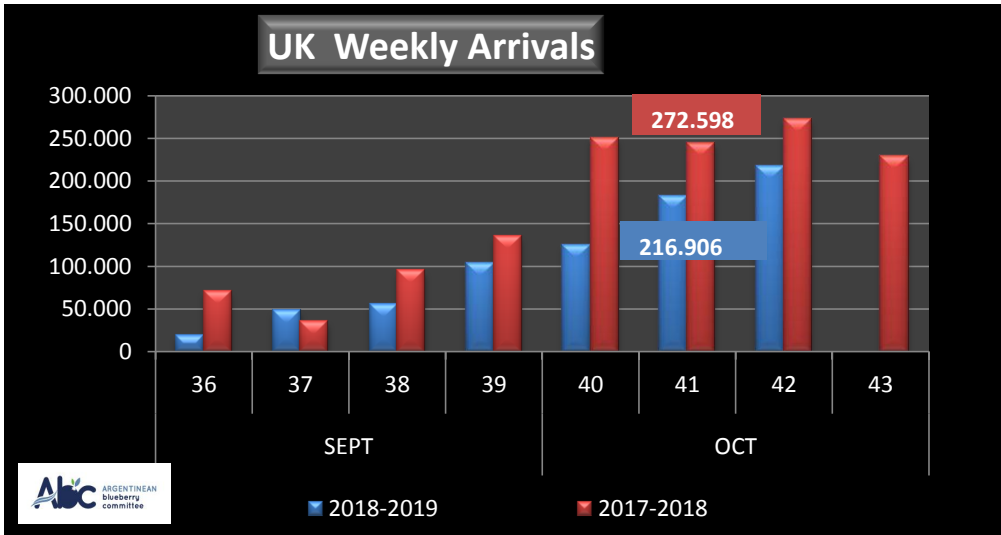

## WEEKLY ARGENTINEAN BLUEBERRY ARRIVALS - ETA - 2018 / 2019

		SEASON 2018-2019			WEEKLY ARRIVALS- KG			
		USA	UK	EUROPE CONT.	ASIA	CANADA	OTHERS	TOTAL
JUN-JUL	23-32	0	0	0	2.160	0	0	2.160
AGO	33	0	0	0	720	250	2.520	3.490
	34	0	4.312	2.700	720	922	2.835	11.489
	35	0	12.472	5.437	2.227	756	0	20.892
SEPT	36	6.000	18.787	28.886	0	946	1.440	56.059
	37	21.450	47.435	43.418	360	551	720	113.934
	38	36.534	55.321	46.797	1.317	3.166	2.137	145.272
	39	81.170	104.066	96.567	2.998	14.162	2.160	301.123
OCT	40	273.844	125.245	128.570	12.240	19.257	5.760	564.916
	41	517.372	182.115	269.581	14.670	49.308	0	1.033.046
	42	824.889	216.906	287.065	26.461	65.613	4.680	1.425.614
	43	0	0	0	0	0	0	0
NOV	44	20.260	0	0	0	0	0	20.260
	45	85.521	0	11.565	0	0	0	97.086
	46	162.215	0	8.820	0	0	0	171.035
	47	0	0	0	0	0	0	0
	48	0	0	0	0	0	0	0
DIC	49	0	0	0	0	0	0	0
	50	0	0	0	0	0	0	0
	51	0	0	0	0	0	0	0
	52	0	0	0	0	0	0	0
ENE	1	0	0	0	0	0	0	0
	2	0	0	0	0	0	0	0
	3	0	0	0	0	0	0	0
	4	0	0	0	0	0	0	0
<b>TOTAL DESTINATIONS</b>		<b>2.029.255</b>	<b>766.659</b>	<b>929.406</b>	<b>63.873</b>	<b>154.931</b>	<b>22.252</b>	<b>3.966.376</b>

NOTE: **RED NUMBERS** FORECAST BOAT ONLY

WEEKLY ARGENTINEAN BLUEBERRY ARRIVALS - ETA - 2018 / 2019 - ALL DESTINATIONS

WEEKLY ARGENTINEAN BLUEBERRY ARRIVALS - ETA - 2017 / 2018 - U.S.A.

WEEKLY ARGENTINEAN BLUEBERRY ARRIVALS - ETA - 2017 / 2018 - UK