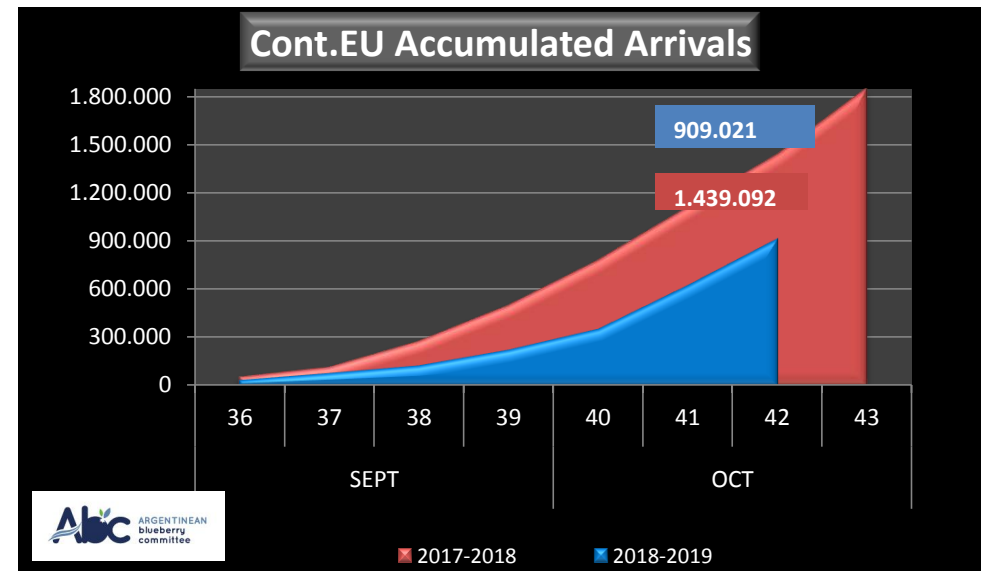

WEEKLY ARGENTINEAN BLUEBERRY ARRIVALS - ETA - 2017 / 2018 - UK

WEEKLY ARGENTINEAN BLUEBERRY ARRIVALS - ETA - 2017 / 2018 - CONTINENTAL EUROPE