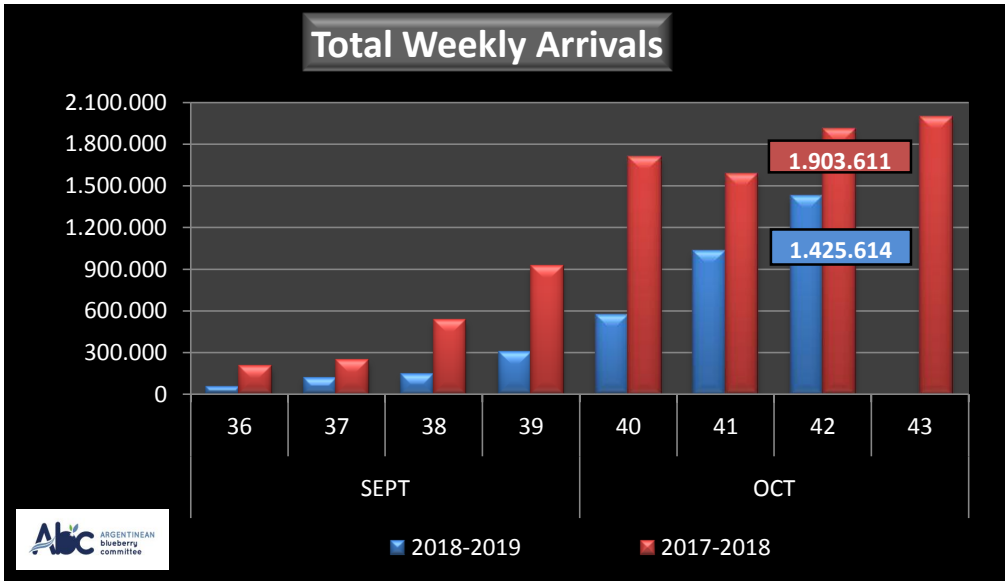

WEEKLY ARGENTINEAN BLUEBERRY ARRIVALS - ETA - 2018 / 2019 - ALL DESTINATIONS