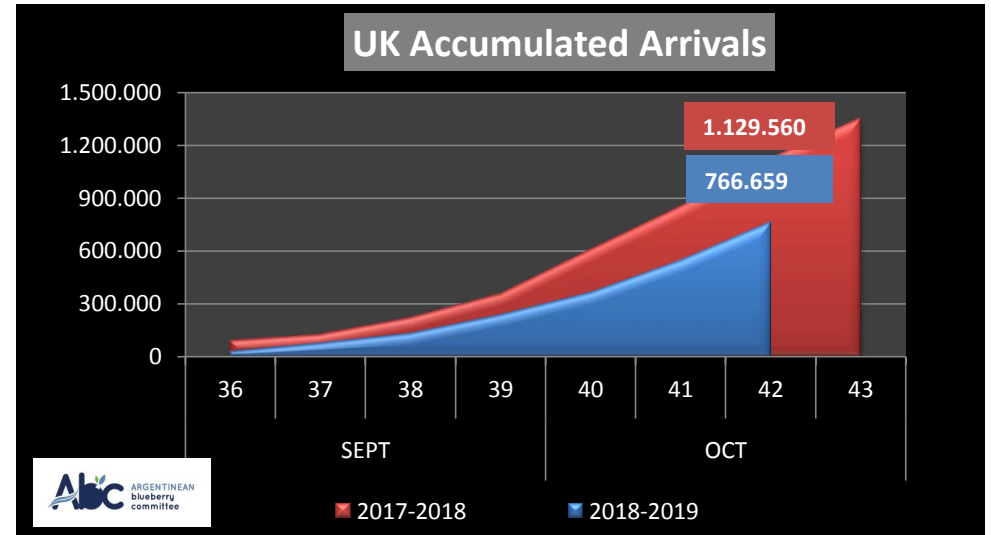

## WEEKLY ARGENTINEAN BLUEBERRY ARRIVALS - ETA - 2018 / 2019

		SEASON 2018-2019			WEEKLY ARRIVALS- KG			
		USA	UK	EUROPE CONT.	ASIA	CANADA	OTHERS	TOTAL
JUN-JUL	23-32	0	0	0	2.160	0	0	2.160
AGO	33	0	0	0	720	250	2.520	3.490
	34	0	4.312	2.700	720	922	2.835	11.489
	35	0	12.472	5.437	2.227	756	0	20.892
SEPT	36	6.000	18.787	28.886	0	946	1.440	56.059
	37	21.450	47.435	43.418	360	551	720	113.934
	38	36.534	55.321	46.797	1.317	3.166	2.137	145.272
	39	81.170	104.066	96.567	2.998	14.162	2.160	301.123
OCT	40	273.844	125.245	128.570	12.240	19.257	5.760	564.916
	41	517.372	182.115	269.581	14.670	49.308	0	1.033.046
	42	824.889	216.906	287.065	26.461	65.613	4.680	1.425.614
	43	0	0	0	0	0	0	0
NOV	44	20.260	0	0	0	0	0	20.260
	45	85.521	0	11.565	0	0	0	97.086
	46	162.215	0	8.820	0	0	0	171.035
	47	0	0	0	0	0	0	0
	48	0	0	0	0	0	0	0
DIC	49	0	0	0	0	0	0	0
	50	0	0	0	0	0	0	0
	51	0	0	0	0	0	0	0
	52	0	0	0	0	0	0	0
ENE	1	0	0	0	0	0	0	0
	2	0	0	0	0	0	0	0
	3	0	0	0	0	0	0	0
	4	0	0	0	0	0	0	0
<b>TOTAL DESTINATIONS</b>		<b>2.029.255</b>	<b>766.659</b>	<b>929.406</b>	<b>63.873</b>	<b>154.931</b>	<b>22.252</b>	<b>3.966.376</b>

NOTE: **RED NUMBERS** FORECAST BOAT ONLY

WEEKLY ARGENTINEAN BLUEBERRY ARRIVALS - ETA - 2018 / 2019 - ALL DESTINATIONS

WEEKLY ARGENTINEAN BLUEBERRY ARRIVALS - ETA - 2017 / 2018 - U.S.A.

WEEKLY ARGENTINEAN BLUEBERRY ARRIVALS - ETA - 2017 / 2018 - UK