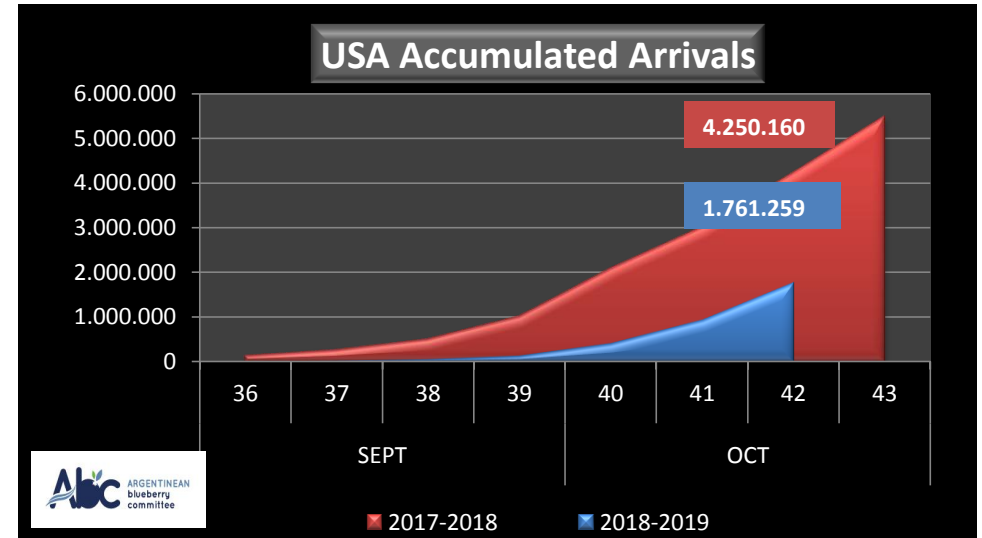

WEEKLY ARGENTINEAN BLUEBERRY ARRIVALS - ETA - 2017 / 2018 - U.S.A.