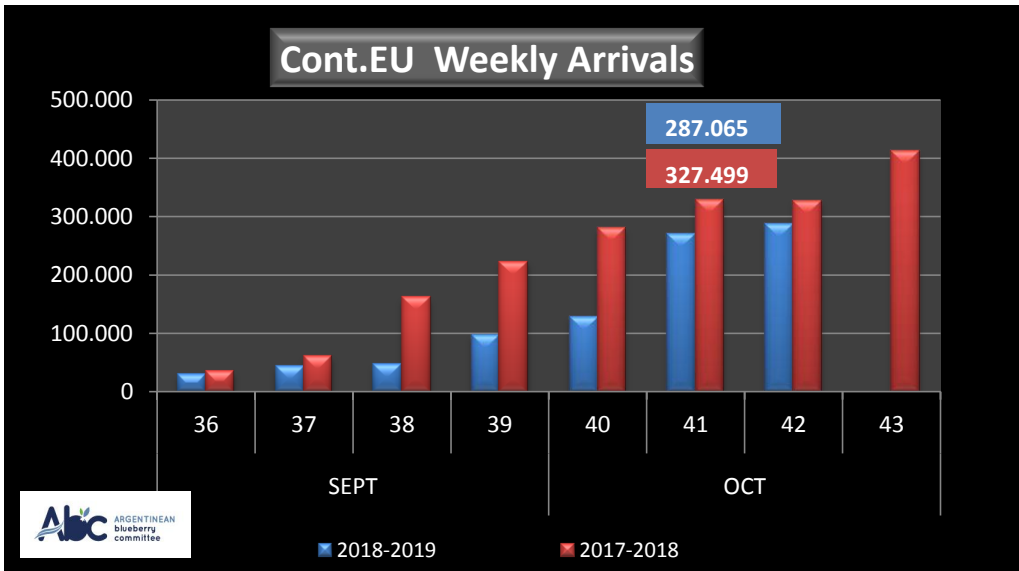

WEEKLY ARGENTINEAN BLUEBERRY ARRIVALS - ETA - 2017 / 2018 - UK

WEEKLY ARGENTINEAN BLUEBERRY ARRIVALS - ETA - 2017 / 2018 - CONTINENTAL EUROPE