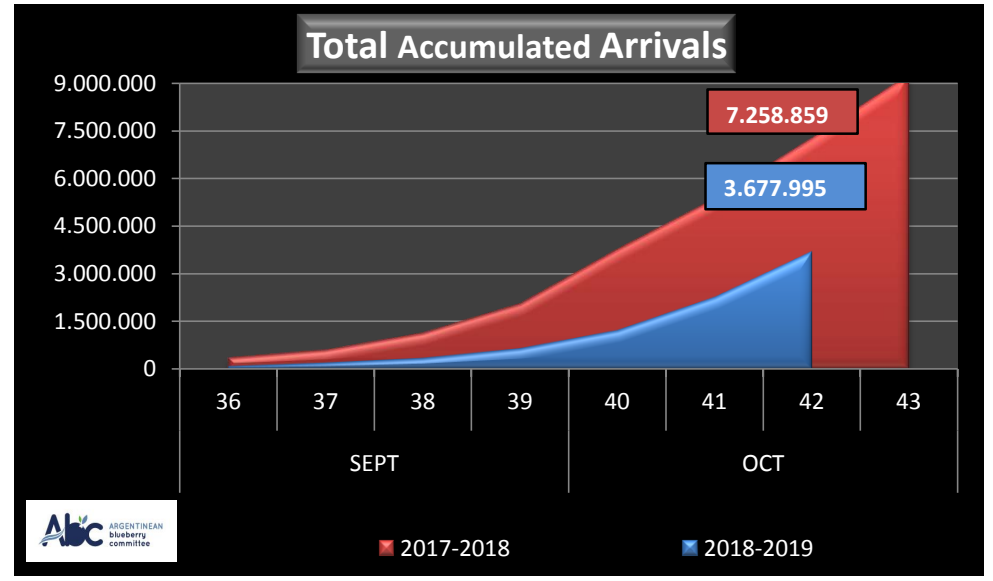

WEEKLY ARGENTINEAN BLUEBERRY ARRIVALS - ETA - 2018 / 2019 - ALL DESTINATIONS