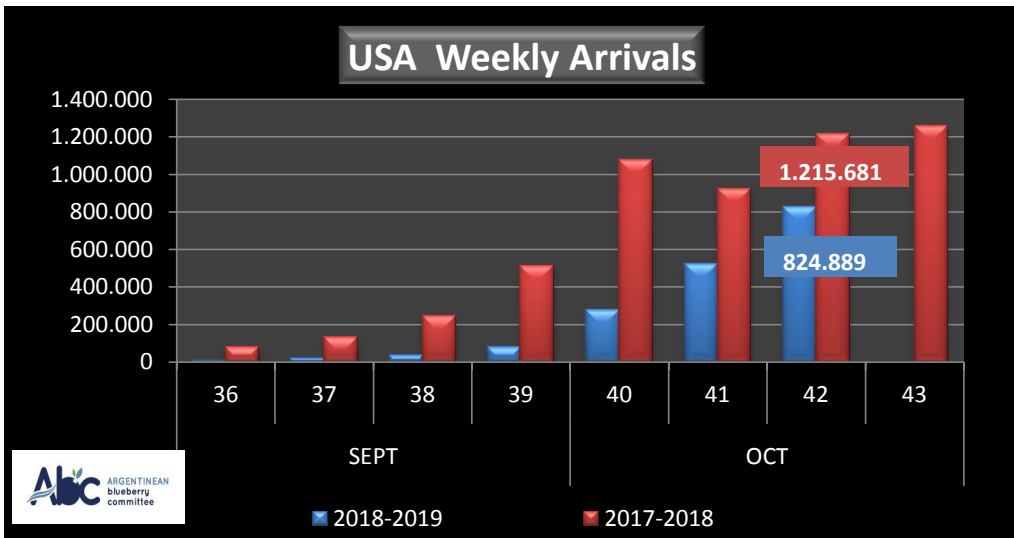

WEEKLY ARGENTINEAN BLUEBERRY ARRIVALS - ETA - 2017 / 2018 - U.S.A.