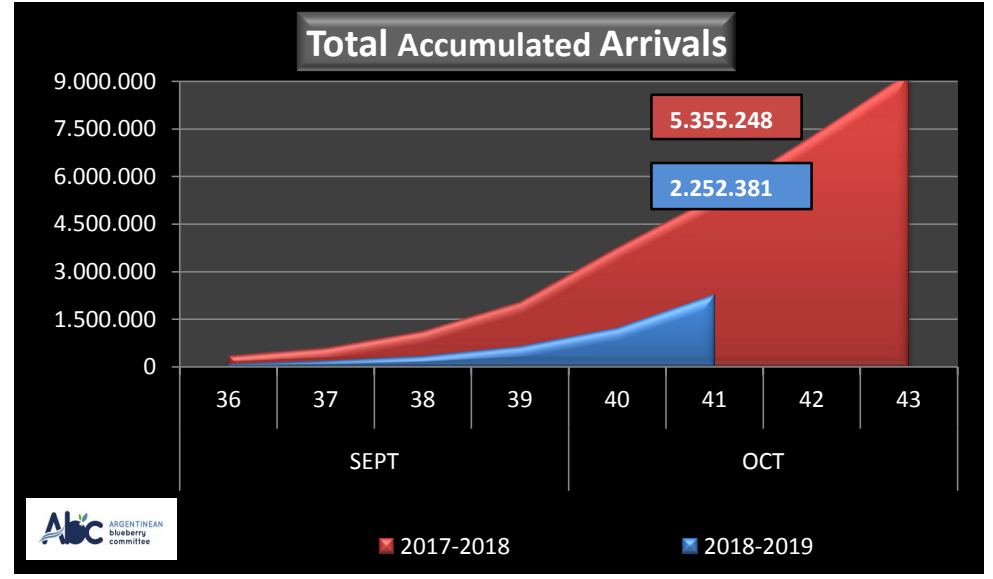

WEEKLY ARGENTINEAN BLUEBERRY ARRIVALS - ETA - 2018 / 2019 - ALL DESTINATIONS