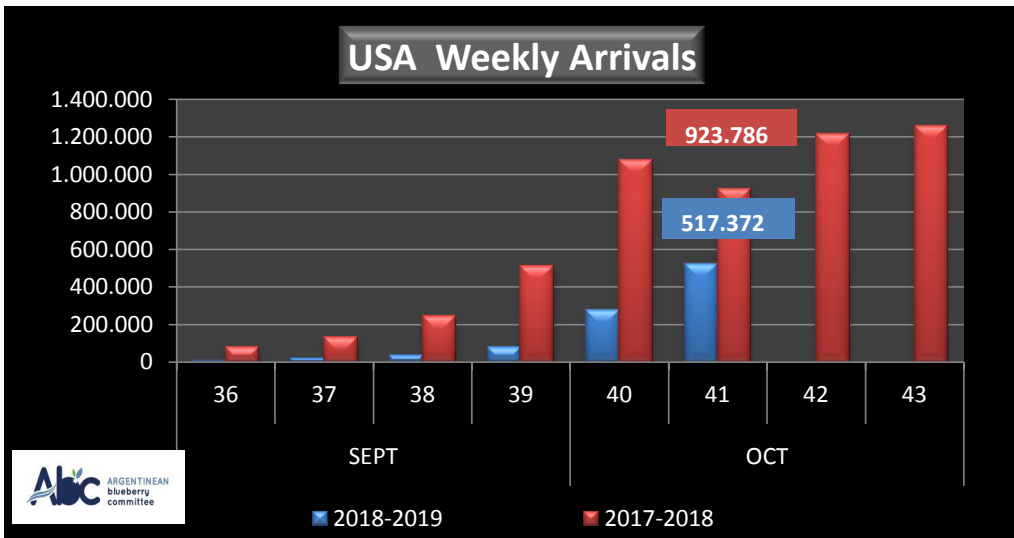

WEEKLY ARGENTINEAN BLUEBERRY ARRIVALS - ETA - 2017 / 2018 - U.S.A.