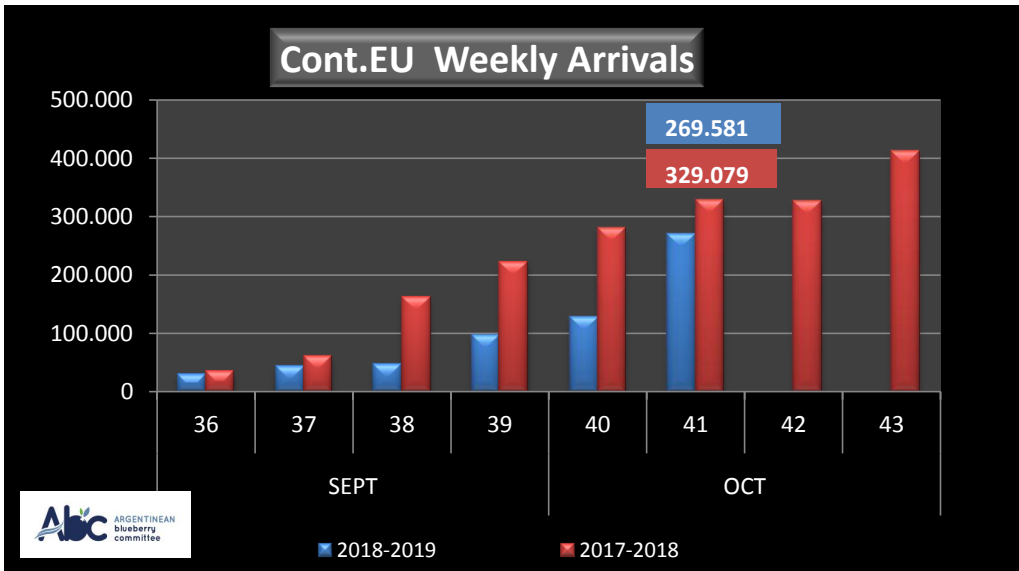

WEEKLY ARGENTINEAN BLUEBERRY ARRIVALS - ETA - 2017 / 2018 - UK

WEEKLY ARGENTINEAN BLUEBERRY ARRIVALS - ETA - 2017 / 2018 - CONTINENTAL EUROPE