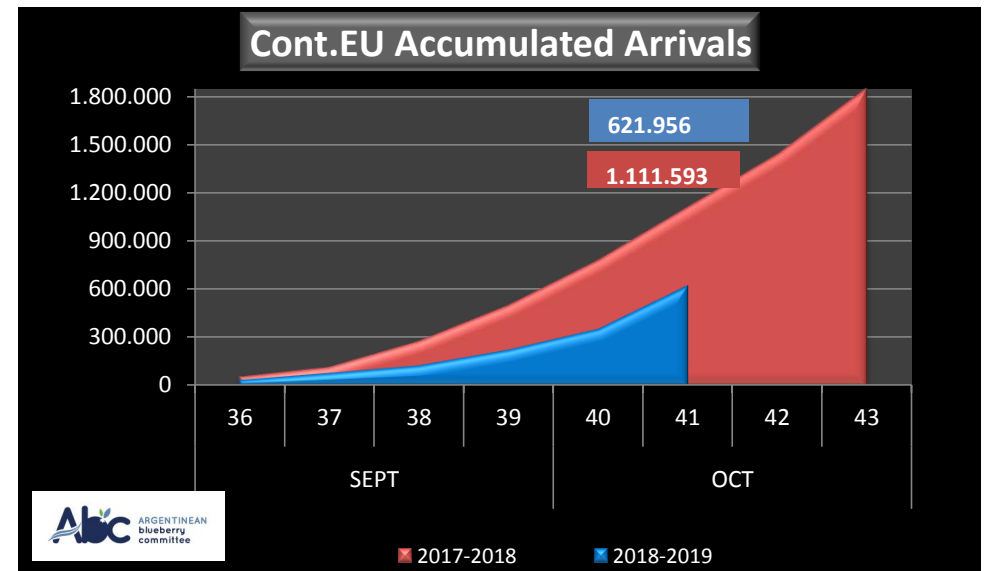

WEEKLY ARGENTINEAN BLUEBERRY ARRIVALS - ETA - 2017 / 2018 - UK

WEEKLY ARGENTINEAN BLUEBERRY ARRIVALS - ETA - 2017 / 2018 - CONTINENTAL EUROPE