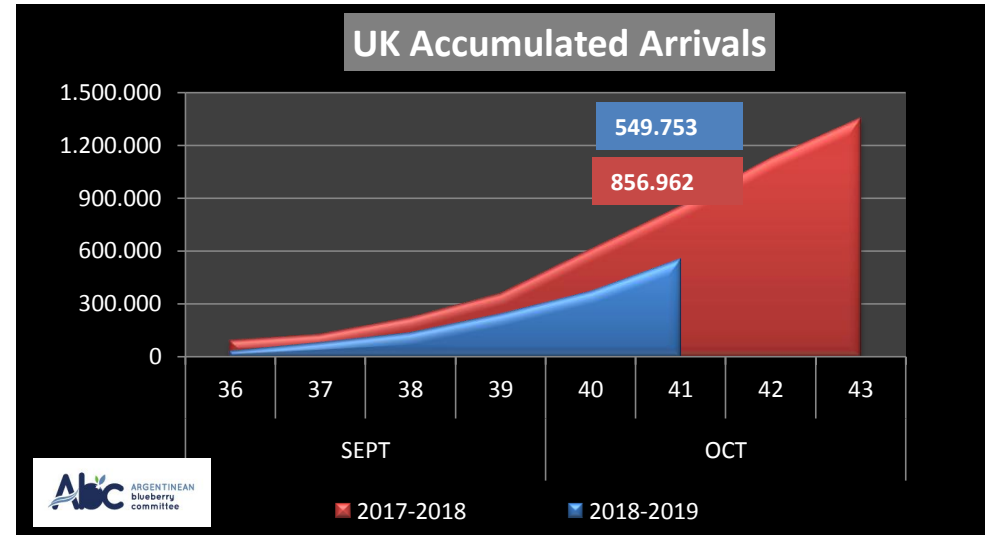

WEEKLY ARGENTINEAN BLUEBERRY ARRIVALS - ETA - 2018 / 2019

		SEASON 2018-2019			WEEKLY ARRIVALS- KG			
		USA	UK	EUROPE CONT.	ASIA	CANADA	OTHERS	TOTAL
JUN-JUL	23-32	0	0	0	2.160	0	0	2.160
AGO	33	0	0	0	720	250	2.520	3.490
	34	0	4.312	2.700	720	922	2.835	11.489
	35	0	12.472	5.437	2.227	756	0	20.892
SEPT	36	6.000	18.787	28.886	0	946	1.440	56.059
	37	21.450	47.435	43.418	360	551	720	113.934
	38	36.534	55.321	46.797	1.317	3.166	2.137	145.272
	39	81.170	104.066	96.567	2.998	14.162	2.160	301.123
OCT	40	273.844	125.245	128.570	12.240	19.257	5.760	564.916
	41	517.372	182.115	269.581	14.670	49.308	0	1.033.046
	42	0	0	0	0	0	0	0
	43	0	0	0	0	0	0	0
NOV	44	20.260	0	0	0	0	0	20.260
	45	85.521	0	11.565	0	0	0	97.086
	46	0	0	0	0	0	0	0
	47	0	0	0	0	0	0	0
	48	0	0	0	0	0	0	0
DIC	49	0	0	0	0	0	0	0
	50	0	0	0	0	0	0	0
	51	0	0	0	0	0	0	0
	52	0	0	0	0	0	0	0
ENE	1	0	0	0	0	0	0	0
	2	0	0	0	0	0	0	0
	3	0	0	0	0	0	0	0
	4	0	0	0	0	0	0	0
TOTAL DESTINATIONS		1.042.151	549.753	633.521	37.412	89.318	17.572	2.369.727

NOTE: **RED NUMBERS** FORECAST BOAT ONLY

WEEKLY ARGENTINEAN BLUEBERRY ARRIVALS - ETA - 2018 / 2019 - ALL DESTINATIONS

WEEKLY ARGENTINEAN BLUEBERRY ARRIVALS - ETA - 2017 / 2018 - U.S.A.

WEEKLY ARGENTINEAN BLUEBERRY ARRIVALS - ETA - 2017 / 2018 - UK