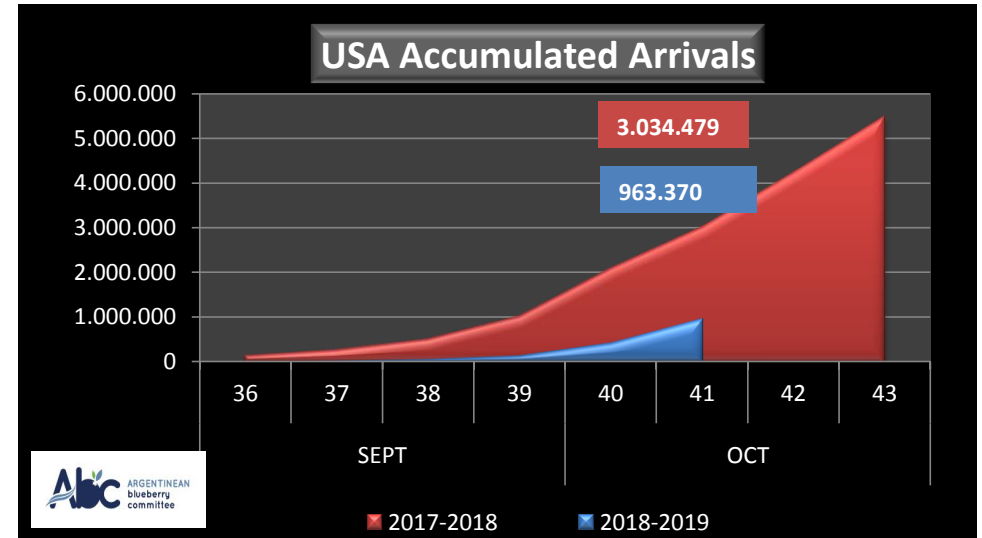

WEEKLY ARGENTINEAN BLUEBERRY ARRIVALS - ETA - 2017 / 2018 - U.S.A.