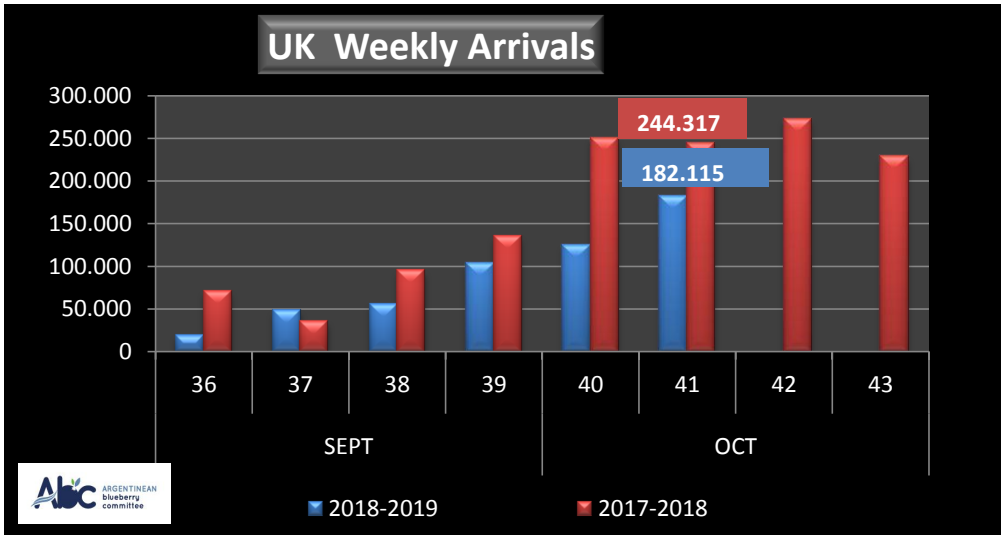

WEEKLY ARGENTINEAN BLUEBERRY ARRIVALS - ETA - 2018 / 2019

		SEASON 2018-2019			WEEKLY ARRIVALS- KG			
		USA	UK	EUROPE CONT.	ASIA	CANADA	OTHERS	TOTAL
JUN-JUL	23-32	0	0	0	2.160	0	0	2.160
AGO	33	0	0	0	720	250	2.520	3.490
	34	0	4.312	2.700	720	922	2.835	11.489
	35	0	12.472	5.437	2.227	756	0	20.892
SEPT	36	6.000	18.787	28.886	0	946	1.440	56.059
	37	21.450	47.435	43.418	360	551	720	113.934
	38	36.534	55.321	46.797	1.317	3.166	2.137	145.272
	39	81.170	104.066	96.567	2.998	14.162	2.160	301.123
OCT	40	273.844	125.245	128.570	12.240	19.257	5.760	564.916
	41	517.372	182.115	269.581	14.670	49.308	0	1.033.046
	42	0	0	0	0	0	0	0
	43	0	0	0	0	0	0	0
NOV	44	20.260	0	0	0	0	0	20.260
	45	85.521	0	11.565	0	0	0	97.086
	46	0	0	0	0	0	0	0
	47	0	0	0	0	0	0	0
	48	0	0	0	0	0	0	0
DIC	49	0	0	0	0	0	0	0
	50	0	0	0	0	0	0	0
	51	0	0	0	0	0	0	0
	52	0	0	0	0	0	0	0
ENE	1	0	0	0	0	0	0	0
	2	0	0	0	0	0	0	0
	3	0	0	0	0	0	0	0
	4	0	0	0	0	0	0	0
TOTAL DESTINATIONS		1.042.151	549.753	633.521	37.412	89.318	17.572	2.369.727

NOTE: **RED NUMBERS** FORECAST BOAT ONLY

WEEKLY ARGENTINEAN BLUEBERRY ARRIVALS - ETA - 2018 / 2019 - ALL DESTINATIONS

WEEKLY ARGENTINEAN BLUEBERRY ARRIVALS - ETA - 2017 / 2018 - U.S.A.

WEEKLY ARGENTINEAN BLUEBERRY ARRIVALS - ETA - 2017 / 2018 - UK