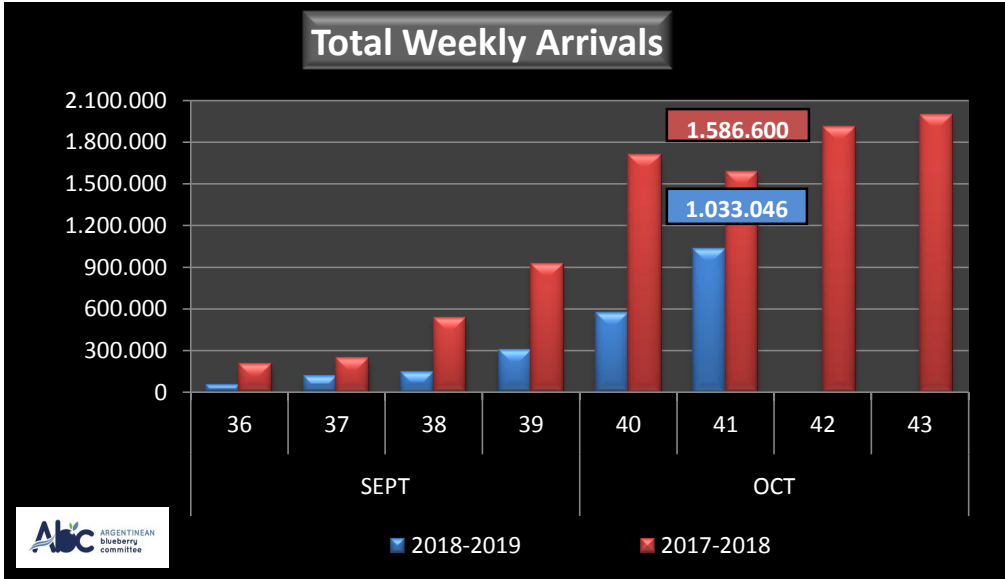

WEEKLY ARGENTINEAN BLUEBERRY ARRIVALS - ETA - 2018 / 2019 - ALL DESTINATIONS