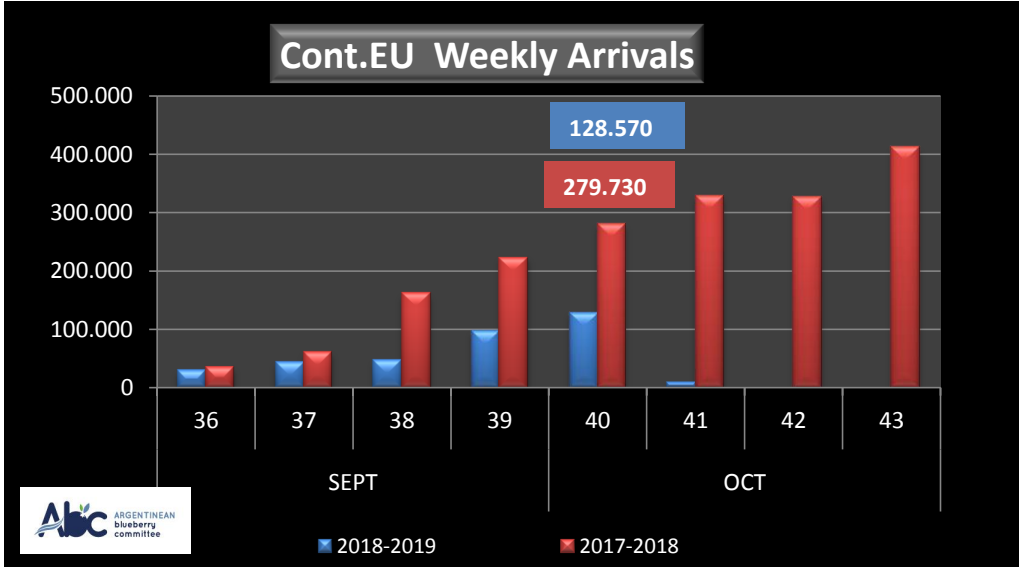

WEEKLY ARGENTINEAN BLUEBERRY ARRIVALS - ETA - 2017 / 2018 - UK

WEEKLY ARGENTINEAN BLUEBERRY ARRIVALS - ETA - 2017 / 2018 - CONTINENTAL EUROPE