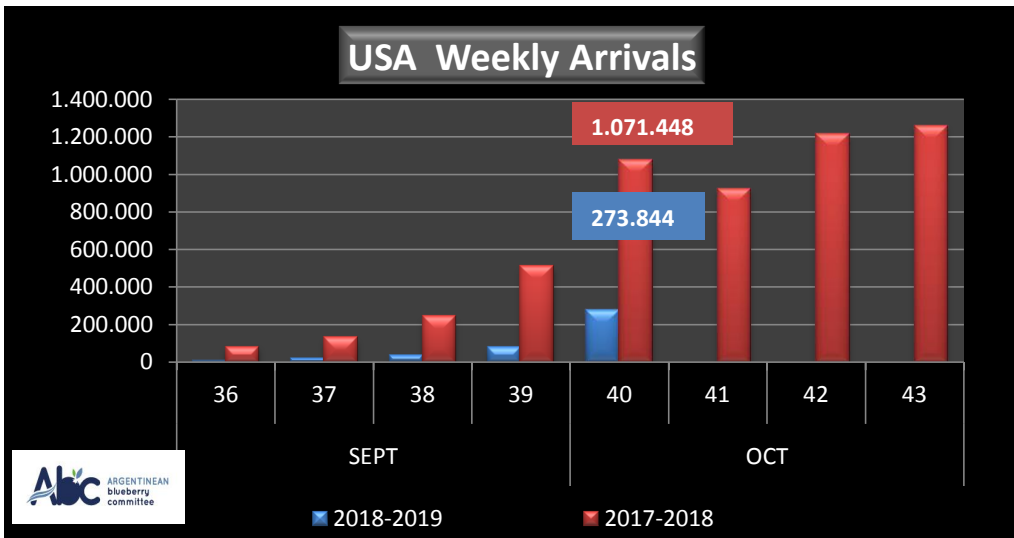

WEEKLY ARGENTINEAN BLUEBERRY ARRIVALS - ETA - 2017 / 2018 - U.S.A.