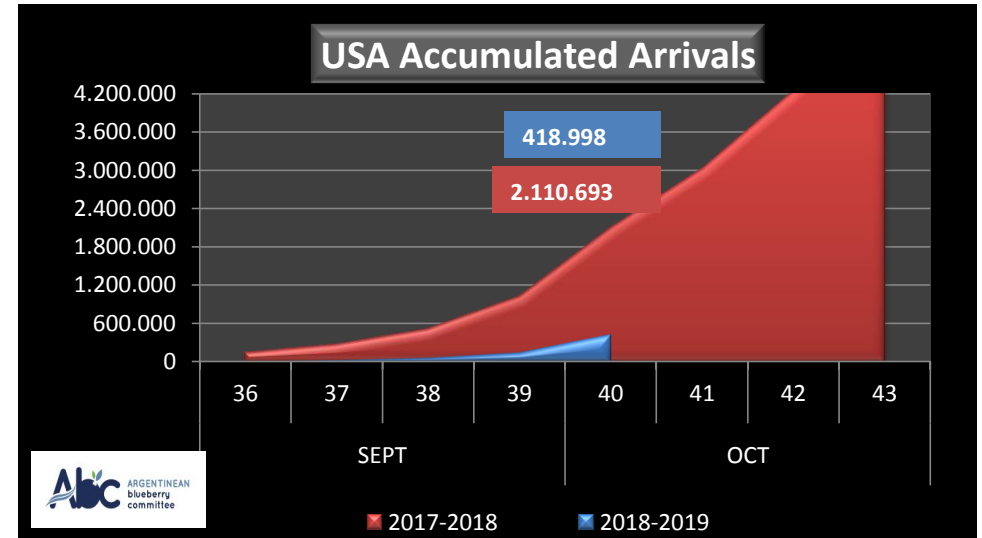

WEEKLY ARGENTINEAN BLUEBERRY ARRIVALS - ETA - 2017 / 2018 - U.S.A.