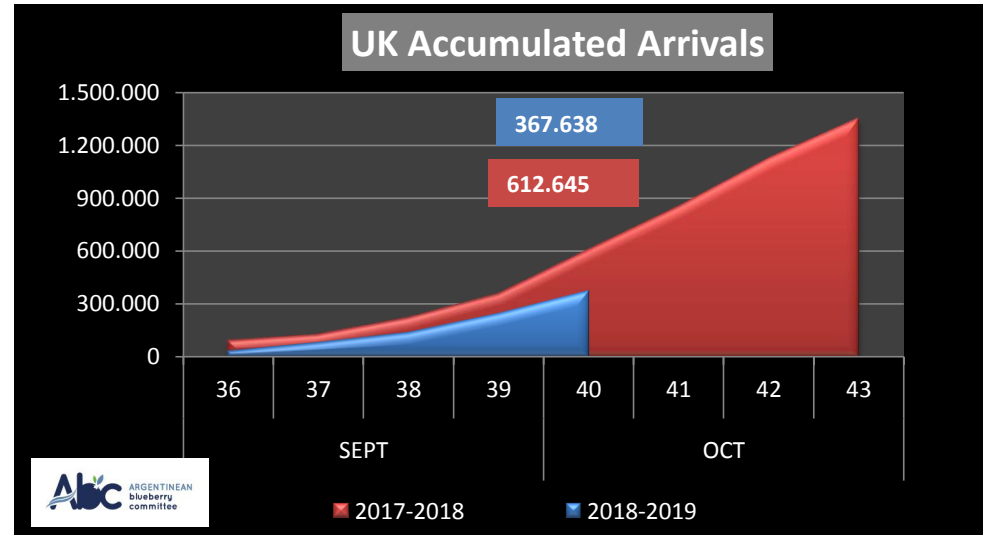

WEEKLY ARGENTINEAN BLUEBERRY ARRIVALS - ETA - 2018 / 2019

		SEASON 2018-2019			WEEKLY ARRIVALS- KG			
		USA	UK	EUROPE CONT.	ASIA	CANADA	OTHERS	TOTAL
JUN-JUL	23-32	0	0	0	2.160	0	0	2.160
AGO	33	0	0	0	720	250	2.520	3.490
	34	0	4.312	2.700	720	922	2.835	11.489
	35	0	12.472	5.437	2.227	756	0	20.892
SEPT	36	6.000	18.787	28.886	0	946	1.440	56.059
	37	21.450	47.435	43.418	360	551	720	113.934
	38	36.534	55.321	46.797	1.317	3.166	2.137	145.272
	39	81.170	104.066	96.567	2.998	14.162	2.160	301.123
OCT	40	273.844	125.245	128.570	12.240	19.257	5.760	564.916
	41	0	0	8.625	0	0	0	8.625
	42	0	0	0	0	0	0	0
	43	0	0	0	0	0	0	0
NOV	44	20.260	0	0	0	0	0	20.260
	45	0	0	0	0	0	0	0
	46	0	0	0	0	0	0	0
	47	0	0	0	0	0	0	0
	48	0	0	0	0	0	0	0
DIC	49	0	0	0	0	0	0	0
	50	0	0	0	0	0	0	0
	51	0	0	0	0	0	0	0
	52	0	0	0	0	0	0	0
ENE	1	0	0	0	0	0	0	0
	2	0	0	0	0	0	0	0
	3	0	0	0	0	0	0	0
	4	0	0	0	0	0	0	0
	TOTAL DESTINATIONS	439.258	367.638	361.000	22.742	40.010	17.572	1.248.220

NOTE: **RED NUMBERS** FORECAST BOAT ONLY

WEEKLY ARGENTINEAN BLUEBERRY ARRIVALS - ETA - 2018 / 2019 - ALL DESTINATIONS

WEEKLY ARGENTINEAN BLUEBERRY ARRIVALS - ETA - 2017 / 2018 - U.S.A.

WEEKLY ARGENTINEAN BLUEBERRY ARRIVALS - ETA - 2017 / 2018 - UK