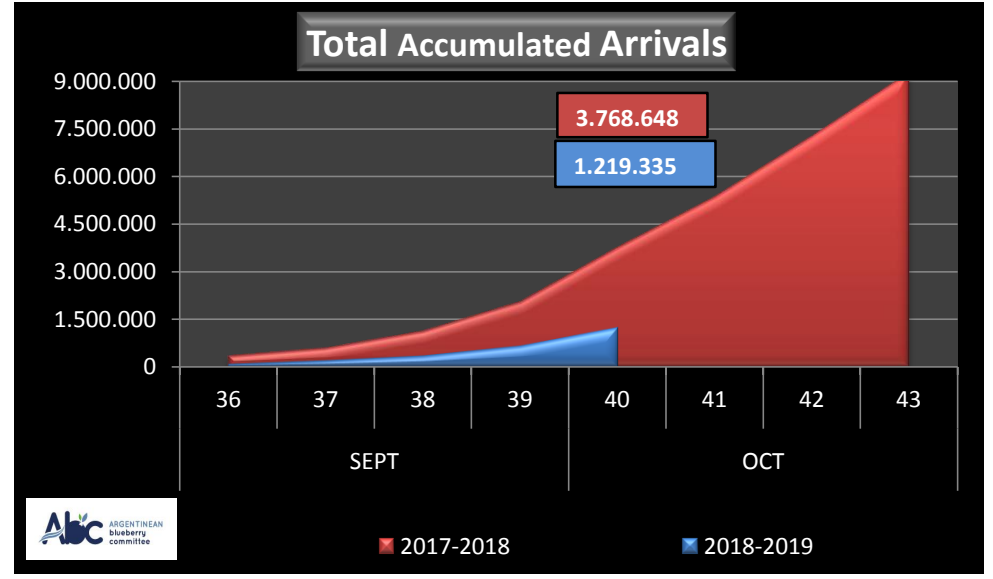

WEEKLY ARGENTINEAN BLUEBERRY ARRIVALS - ETA - 2018 / 2019 - ALL DESTINATIONS