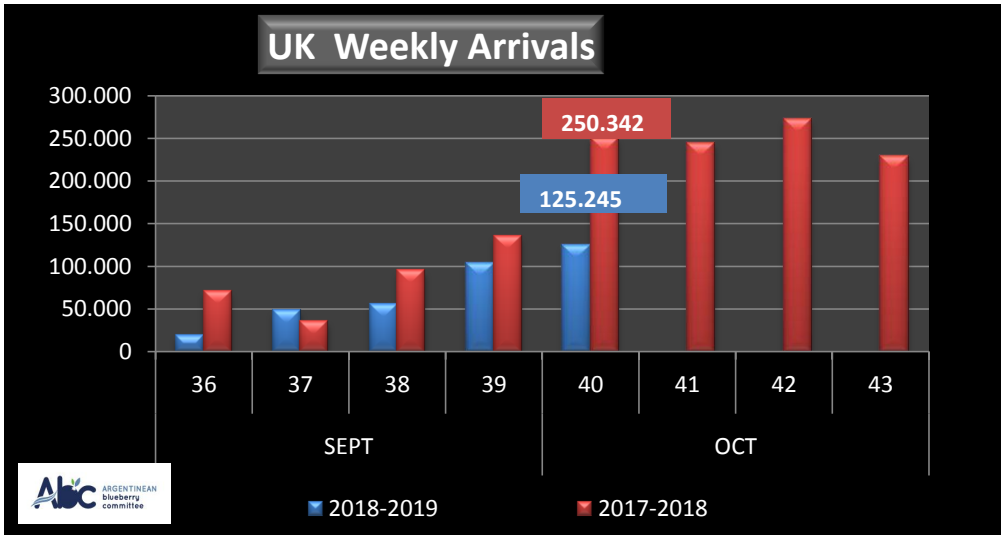

WEEKLY ARGENTINEAN BLUEBERRY ARRIVALS - ETA - 2018 / 2019

		SEASON 2018-2019			WEEKLY ARRIVALS- KG			
		USA	UK	EUROPE CONT.	ASIA	CANADA	OTHERS	TOTAL
JUN-JUL	23-32	0	0	0	2.160	0	0	2.160
AGO	33	0	0	0	720	250	2.520	3.490
	34	0	4.312	2.700	720	922	2.835	11.489
	35	0	12.472	5.437	2.227	756	0	20.892
SEPT	36	6.000	18.787	28.886	0	946	1.440	56.059
	37	21.450	47.435	43.418	360	551	720	113.934
	38	36.534	55.321	46.797	1.317	3.166	2.137	145.272
	39	81.170	104.066	96.567	2.998	14.162	2.160	301.123
OCT	40	273.844	125.245	128.570	12.240	19.257	5.760	564.916
	41	0	0	8.625	0	0	0	8.625
	42	0	0	0	0	0	0	0
	43	0	0	0	0	0	0	0
NOV	44	20.260	0	0	0	0	0	20.260
	45	0	0	0	0	0	0	0
	46	0	0	0	0	0	0	0
	47	0	0	0	0	0	0	0
	48	0	0	0	0	0	0	0
DIC	49	0	0	0	0	0	0	0
	50	0	0	0	0	0	0	0
	51	0	0	0	0	0	0	0
	52	0	0	0	0	0	0	0
ENE	1	0	0	0	0	0	0	0
	2	0	0	0	0	0	0	0
	3	0	0	0	0	0	0	0
	4	0	0	0	0	0	0	0
	TOTAL DESTINATIONS	439.258	367.638	361.000	22.742	40.010	17.572	1.248.220

NOTE: **RED NUMBERS** FORECAST BOAT ONLY

WEEKLY ARGENTINEAN BLUEBERRY ARRIVALS - ETA - 2018 / 2019 - ALL DESTINATIONS

WEEKLY ARGENTINEAN BLUEBERRY ARRIVALS - ETA - 2017 / 2018 - U.S.A.

WEEKLY ARGENTINEAN BLUEBERRY ARRIVALS - ETA - 2017 / 2018 - UK