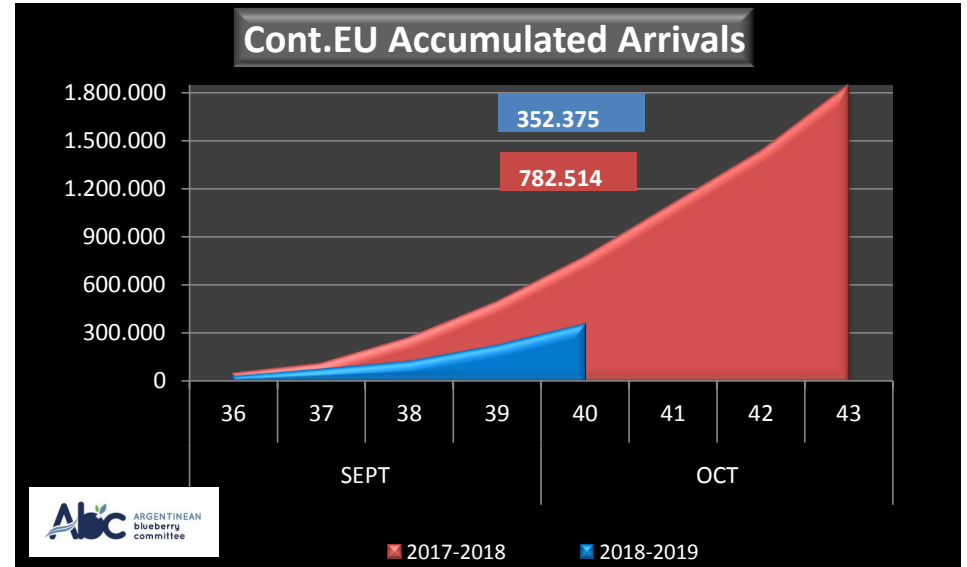

WEEKLY ARGENTINEAN BLUEBERRY ARRIVALS - ETA - 2017 / 2018 - UK

WEEKLY ARGENTINEAN BLUEBERRY ARRIVALS - ETA - 2017 / 2018 - CONTINENTAL EUROPE