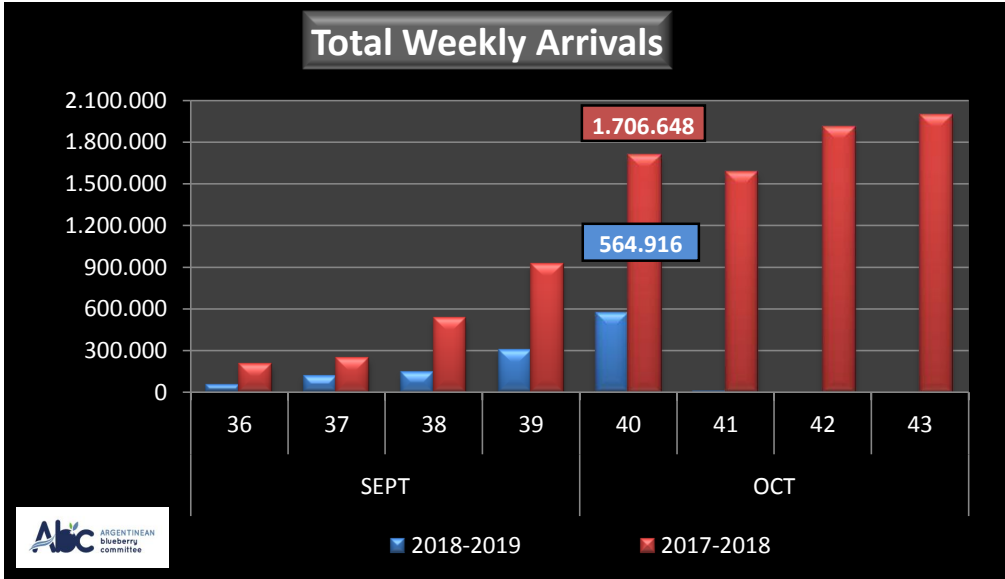

WEEKLY ARGENTINEAN BLUEBERRY ARRIVALS - ETA - 2018 / 2019 - ALL DESTINATIONS