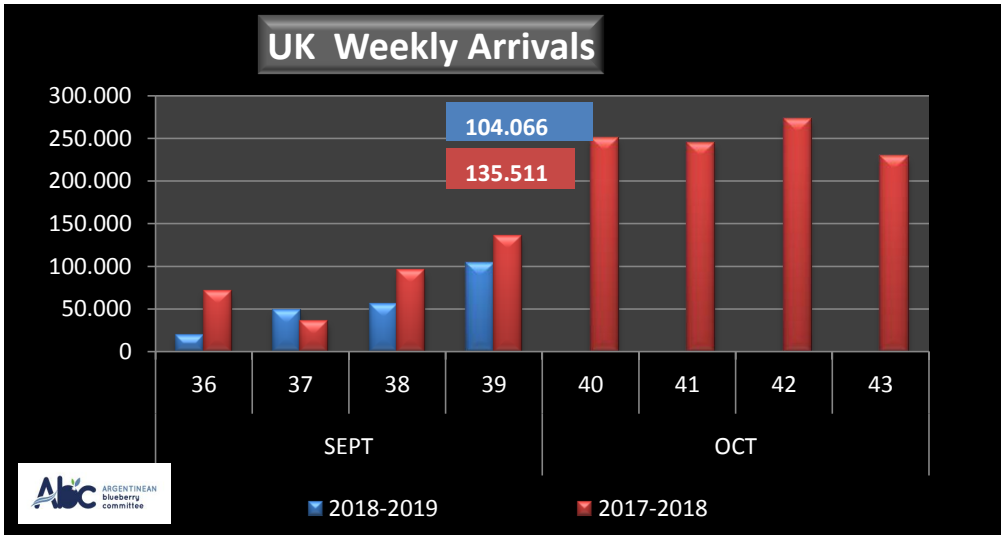

## WEEKLY ARGENTINEAN BLUEBERRY ARRIVALS - ETA - 2018 / 2019

		SEASON 2018-2019			WEEKLY ARRIVALS- KG			
		USA	UK	EUROPE CONT.	ASIA	CANADA	OTHERS	TOTAL
JUN-JUL	23-32	0	0	0	2.160	0	0	2.160
AGO	33	0	0	0	720	250	2.520	3.490
	34	0	4.312	2.700	720	922	2.835	11.489
	35	0	12.472	5.437	2.227	756	0	20.892
SEPT	36	6.000	18.787	28.886	0	946	1.440	56.059
	37	21.450	47.435	43.418	360	551	720	113.934
	38	36.534	55.321	46.797	1.317	3.166	2.137	145.272
	39	81.170	104.066	96.567	2.998	14.162	2.160	301.123
OCT	40	0	0	9.000	0	0	0	9.000
	41	0	0	8.625	0	0	0	8.625
	42	0	0	0	0	0	0	0
	43	0	0	0	0	0	0	0
NOV	44	0	0	0	0	0	0	0
	45	0	0	0	0	0	0	0
	46	0	0	0	0	0	0	0
	47	0	0	0	0	0	0	0
DIC	48	0	0	0	0	0	0	0
	49	0	0	0	0	0	0	0
	50	0	0	0	0	0	0	0
	51	0	0	0	0	0	0	0
ENE	52	0	0	0	0	0	0	0
	1	0	0	0	0	0	0	0
	2	0	0	0	0	0	0	0
	3	0	0	0	0	0	0	0
	4	0	0	0	0	0	0	0
<b>TOTAL DESTINATIONS</b>		<b>145.154</b>	<b>242.393</b>	<b>241.430</b>	<b>10.502</b>	<b>20.753</b>	<b>11.812</b>	<b>672.044</b>

**NOTE: RED NUMBERS FORECAST BOAT ONLY**

WEEKLY ARGENTINEAN BLUEBERRY ARRIVALS - ETA - 2018 / 2019 - ALL DESTINATIONS

WEEKLY ARGENTINEAN BLUEBERRY ARRIVALS - ETA - 2017 / 2018 - U.S.A.

WEEKLY ARGENTINEAN BLUEBERRY ARRIVALS - ETA - 2017 / 2018 - UK