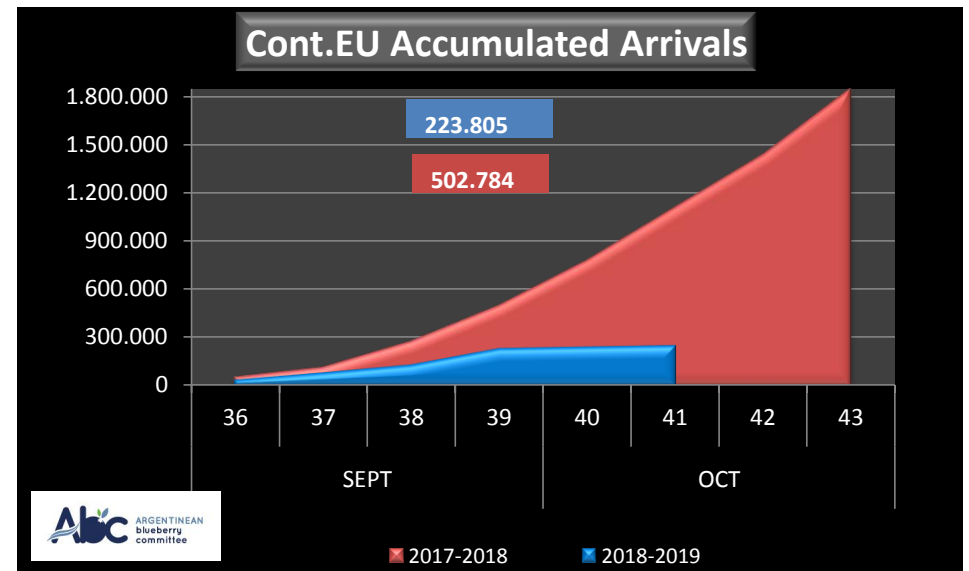

WEEKLY ARGENTINEAN BLUEBERRY ARRIVALS - ETA - 2017 / 2018 - UK

WEEKLY ARGENTINEAN BLUEBERRY ARRIVALS - ETA - 2017 / 2018 - CONTINENTAL EUROPE