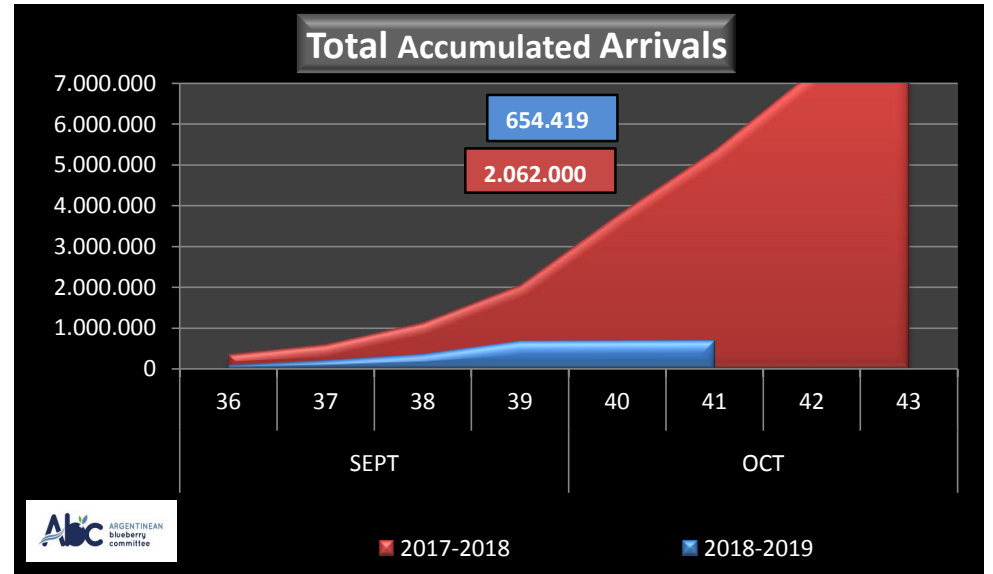

WEEKLY ARGENTINEAN BLUEBERRY ARRIVALS - ETA - 2018 / 2019 - ALL DESTINATIONS