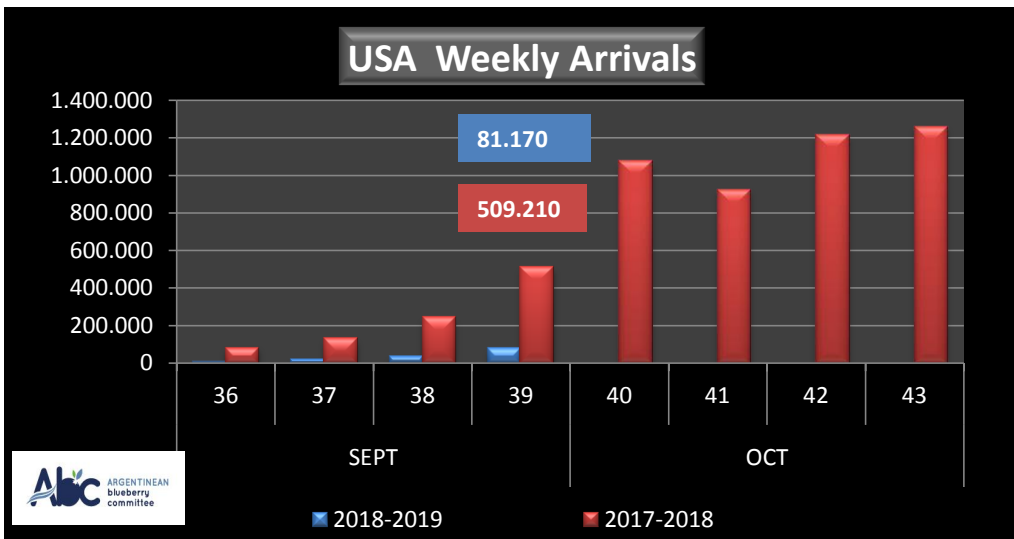

WEEKLY ARGENTINEAN BLUEBERRY ARRIVALS - ETA - 2017 / 2018 - U.S.A.