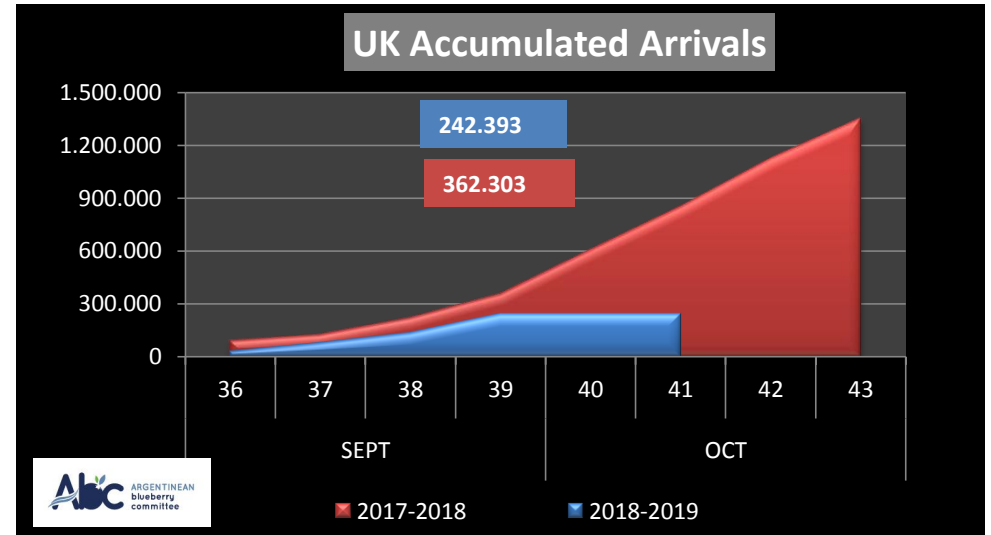

## WEEKLY ARGENTINEAN BLUEBERRY ARRIVALS - ETA - 2018 / 2019

		SEASON 2018-2019			WEEKLY ARRIVALS- KG			
		USA	UK	EUROPE CONT.	ASIA	CANADA	OTHERS	TOTAL
JUN-JUL	23-32	0	0	0	2.160	0	0	2.160
AGO	33	0	0	0	720	250	2.520	3.490
	34	0	4.312	2.700	720	922	2.835	11.489
	35	0	12.472	5.437	2.227	756	0	20.892
SEPT	36	6.000	18.787	28.886	0	946	1.440	56.059
	37	21.450	47.435	43.418	360	551	720	113.934
	38	36.534	55.321	46.797	1.317	3.166	2.137	145.272
	39	81.170	104.066	96.567	2.998	14.162	2.160	301.123
OCT	40	0	0	9.000	0	0	0	9.000
	41	0	0	8.625	0	0	0	8.625
	42	0	0	0	0	0	0	0
	43	0	0	0	0	0	0	0
NOV	44	0	0	0	0	0	0	0
	45	0	0	0	0	0	0	0
	46	0	0	0	0	0	0	0
	47	0	0	0	0	0	0	0
DIC	48	0	0	0	0	0	0	0
	49	0	0	0	0	0	0	0
	50	0	0	0	0	0	0	0
	51	0	0	0	0	0	0	0
ENE	52	0	0	0	0	0	0	0
	1	0	0	0	0	0	0	0
	2	0	0	0	0	0	0	0
	3	0	0	0	0	0	0	0
	4	0	0	0	0	0	0	0
<b>TOTAL DESTINATIONS</b>		<b>145.154</b>	<b>242.393</b>	<b>241.430</b>	<b>10.502</b>	<b>20.753</b>	<b>11.812</b>	<b>672.044</b>

**NOTE: RED NUMBERS FORECAST BOAT ONLY**

WEEKLY ARGENTINEAN BLUEBERRY ARRIVALS - ETA - 2018 / 2019 - ALL DESTINATIONS

WEEKLY ARGENTINEAN BLUEBERRY ARRIVALS - ETA - 2017 / 2018 - U.S.A.

WEEKLY ARGENTINEAN BLUEBERRY ARRIVALS - ETA - 2017 / 2018 - UK