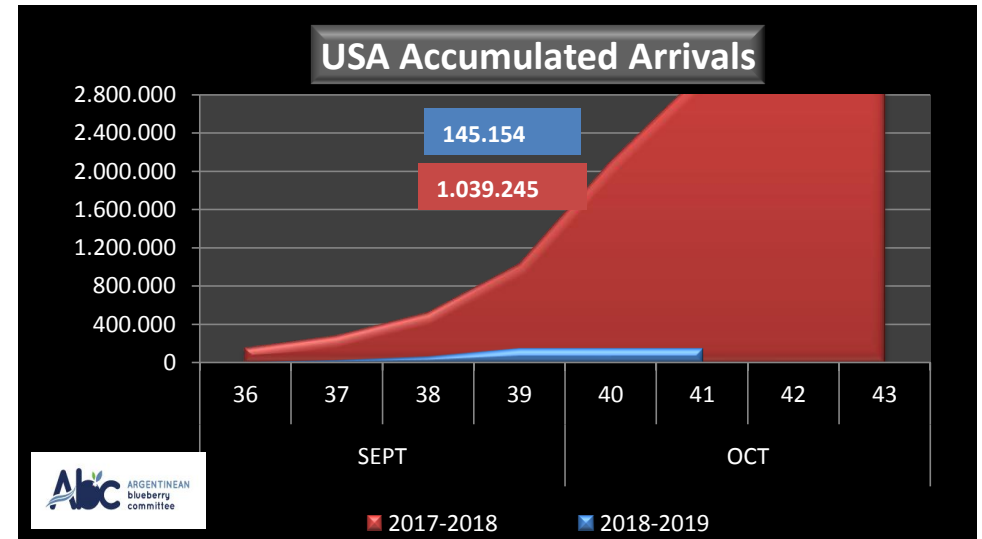

WEEKLY ARGENTINEAN BLUEBERRY ARRIVALS - ETA - 2017 / 2018 - U.S.A.