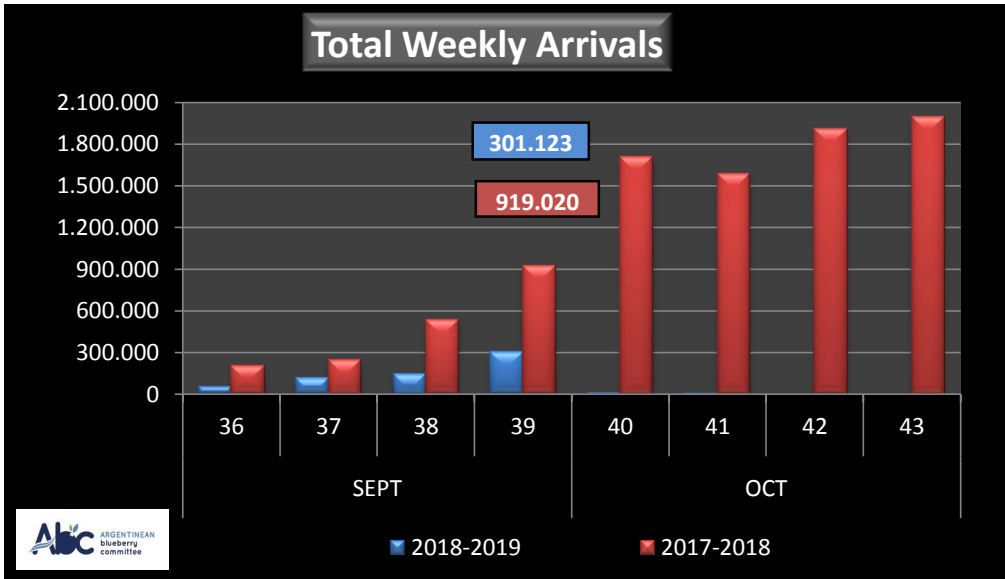

WEEKLY ARGENTINEAN BLUEBERRY ARRIVALS - ETA - 2018 / 2019 - ALL DESTINATIONS