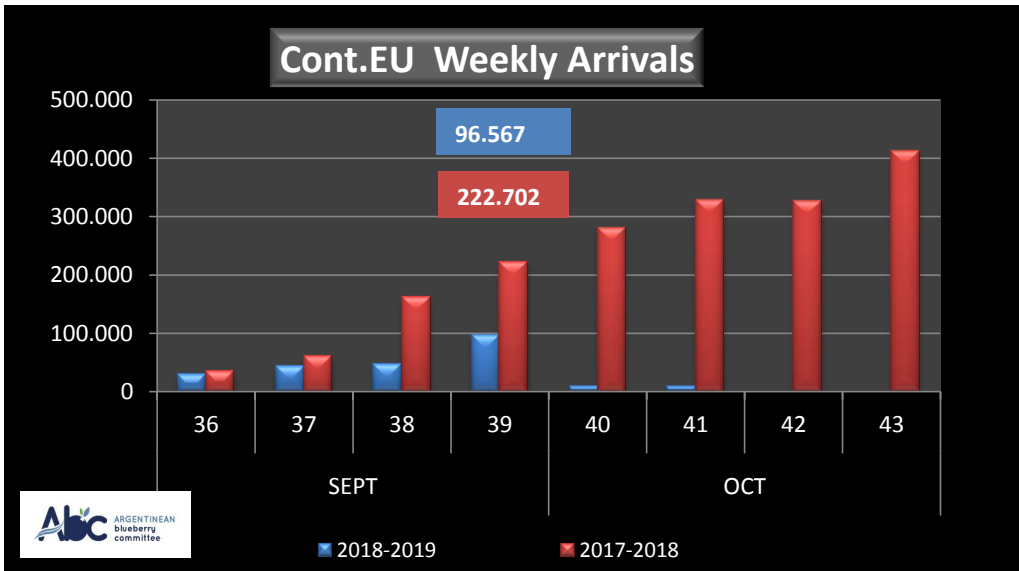

WEEKLY ARGENTINEAN BLUEBERRY ARRIVALS - ETA - 2017 / 2018 - UK

WEEKLY ARGENTINEAN BLUEBERRY ARRIVALS - ETA - 2017 / 2018 - CONTINENTAL EUROPE