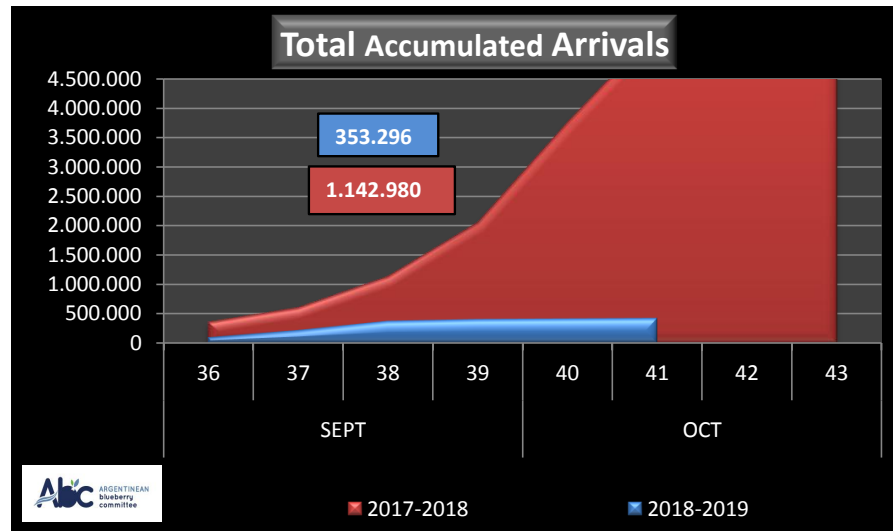

WEEKLY ARGENTINEAN BLUEBERRY ARRIVALS - ETA - 2018 / 2019 - ALL DESTINATIONS