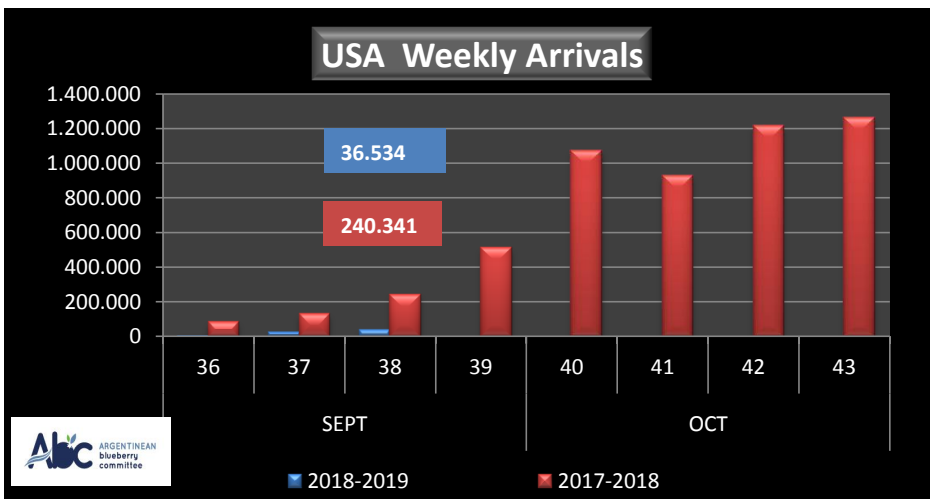

WEEKLY ARGENTINEAN BLUEBERRY ARRIVALS - ETA - 2017 / 2018 - U.S.A.