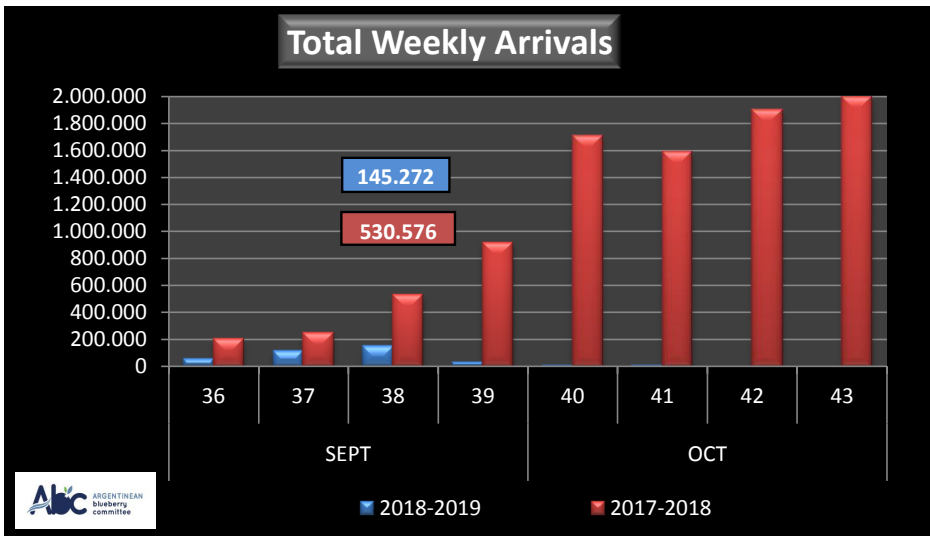

WEEKLY ARGENTINEAN BLUEBERRY ARRIVALS - ETA - 2018 / 2019 - ALL DESTINATIONS