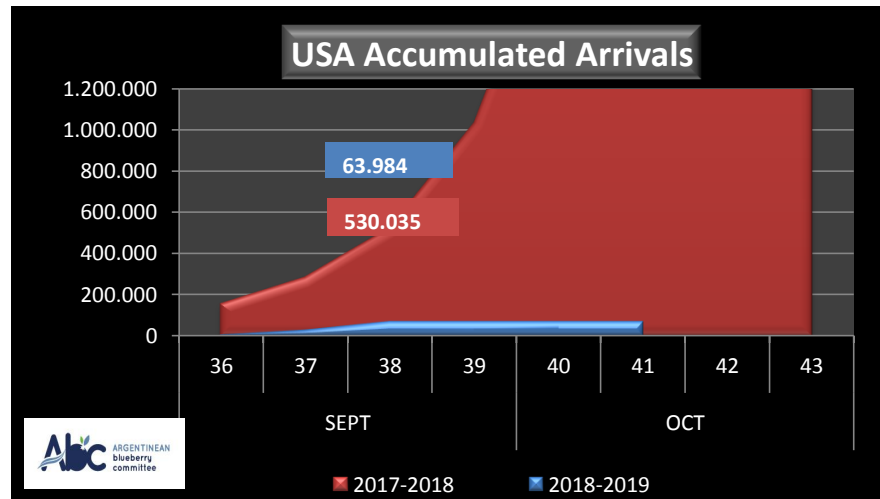

WEEKLY ARGENTINEAN BLUEBERRY ARRIVALS - ETA - 2017 / 2018 - U.S.A.