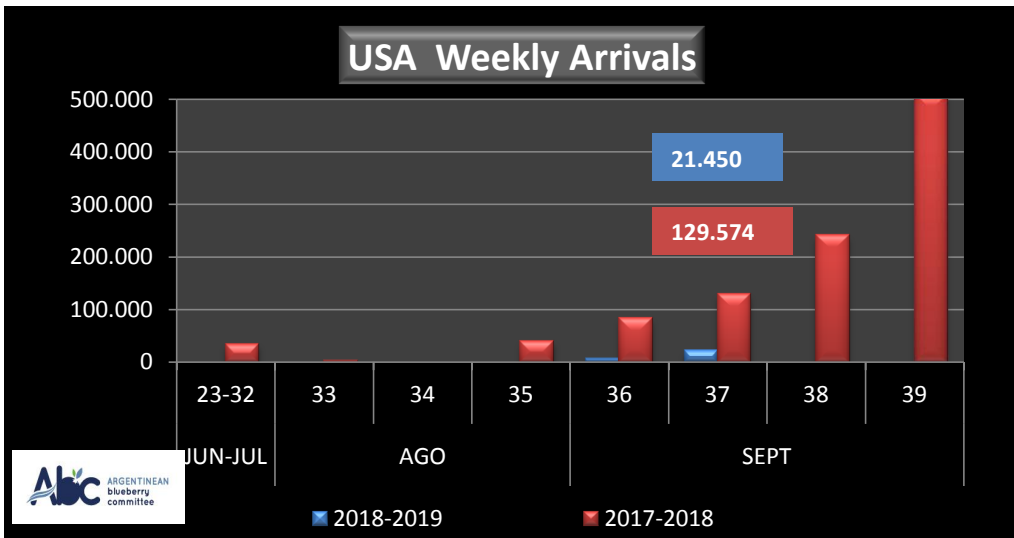

WEEKLY ARGENTINEAN BLUEBERRY ARRIVALS - ETA - 2017 / 2018 - U.S.A.