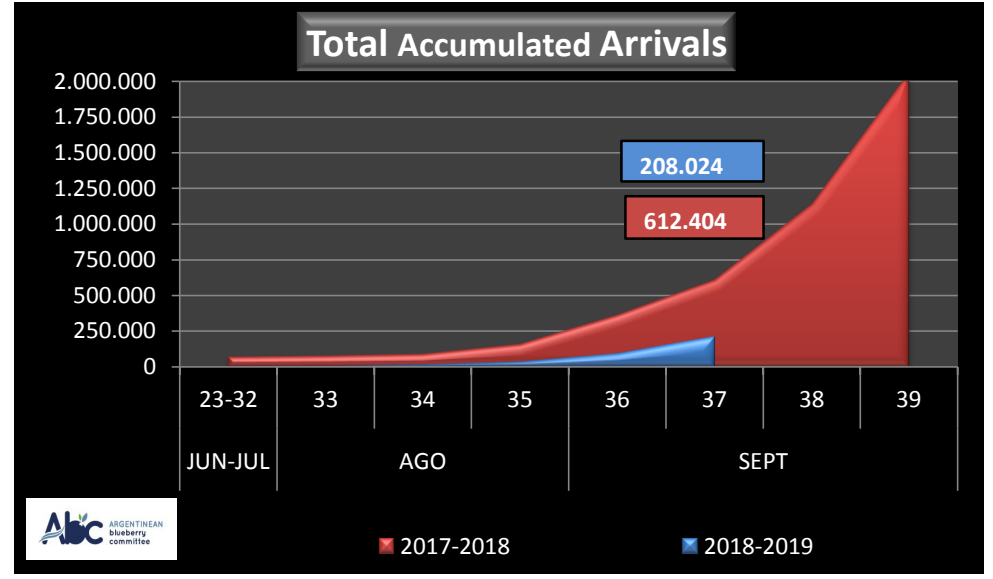

WEEKLY ARGENTINEAN BLUEBERRY ARRIVALS - ETA - 2018 / 2019 - ALL DESTINATIONS