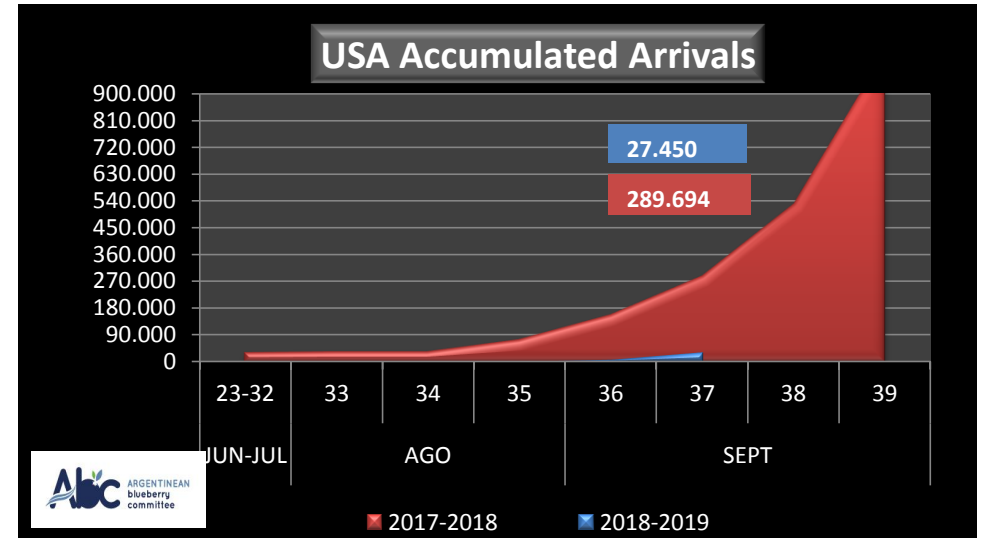

WEEKLY ARGENTINEAN BLUEBERRY ARRIVALS - ETA - 2017 / 2018 - U.S.A.