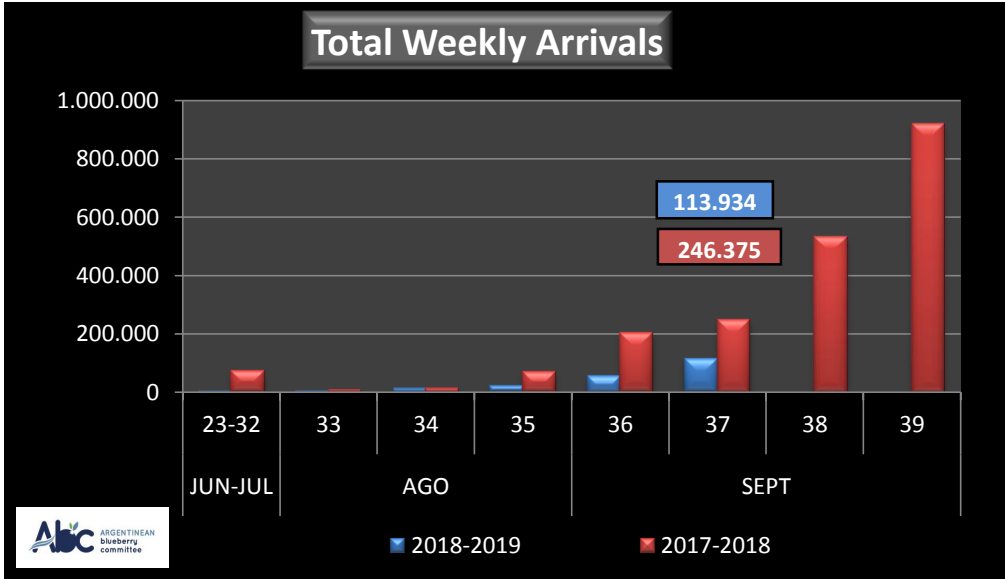

WEEKLY ARGENTINEAN BLUEBERRY ARRIVALS - ETA - 2018 / 2019 - ALL DESTINATIONS