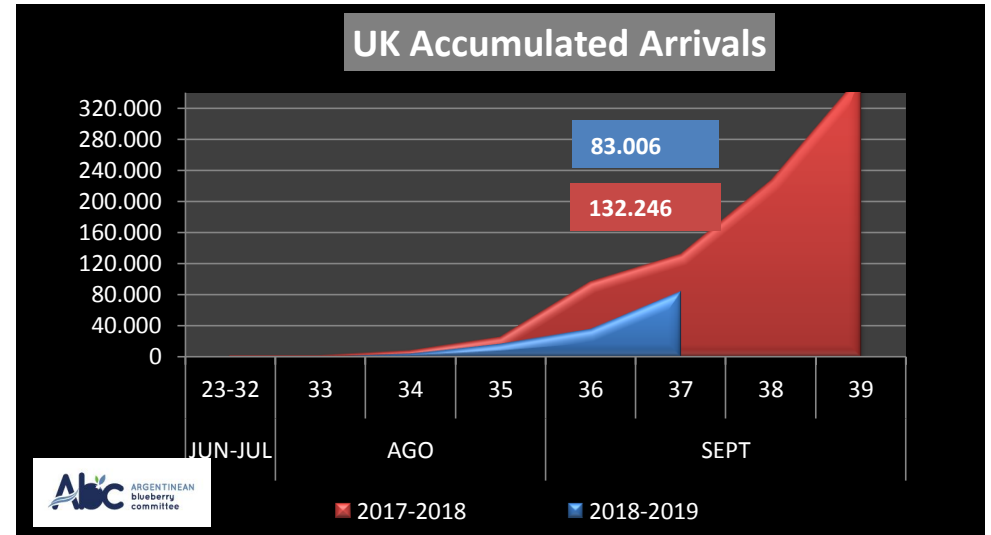

WEEKLY ARGENTINEAN BLUEBERRY ARRIVALS - ETA - 2017 / 2018 - UK

WEEKLY ARGENTINEAN BLUEBERRY ARRIVALS - ETA - 2017 / 2018 - CONTINENTAL EUROPE