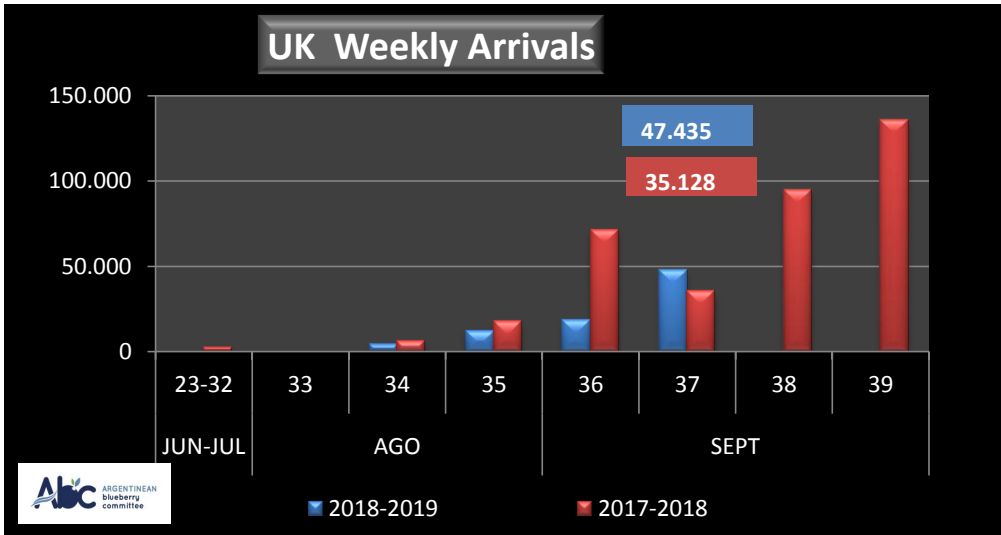

WEEKLY ARGENTINEAN BLUEBERRY ARRIVALS - ETA - 2017 / 2018 - UK

WEEKLY ARGENTINEAN BLUEBERRY ARRIVALS - ETA - 2017 / 2018 - CONTINENTAL EUROPE