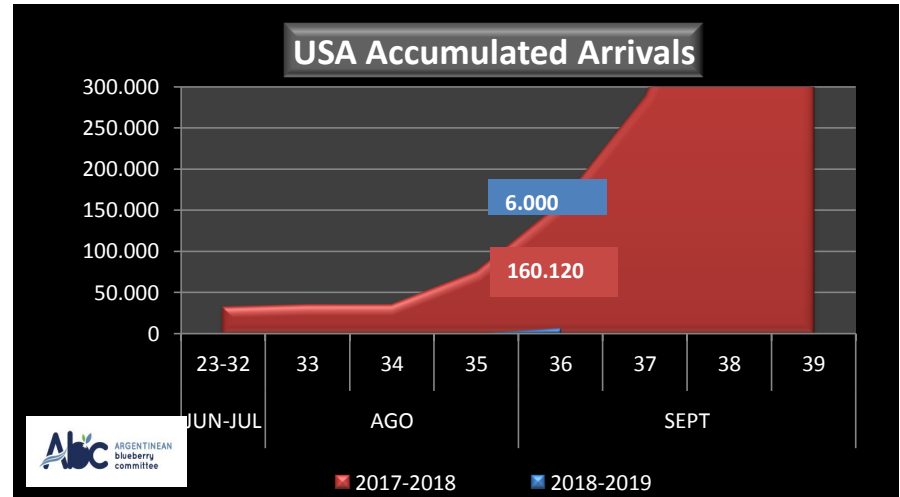

WEEKLY ARGENTINEAN BLUEBERRY ARRIVALS - ETA - 2017 / 2018 - U.S.A.