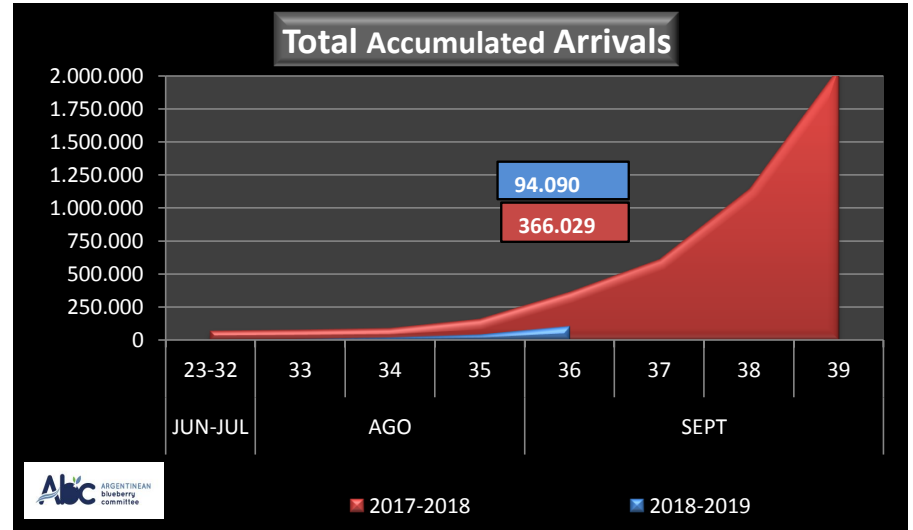

WEEKLY ARGENTINEAN BLUEBERRY ARRIVALS - ETA - 2018 / 2019 - ALL DESTINATIONS