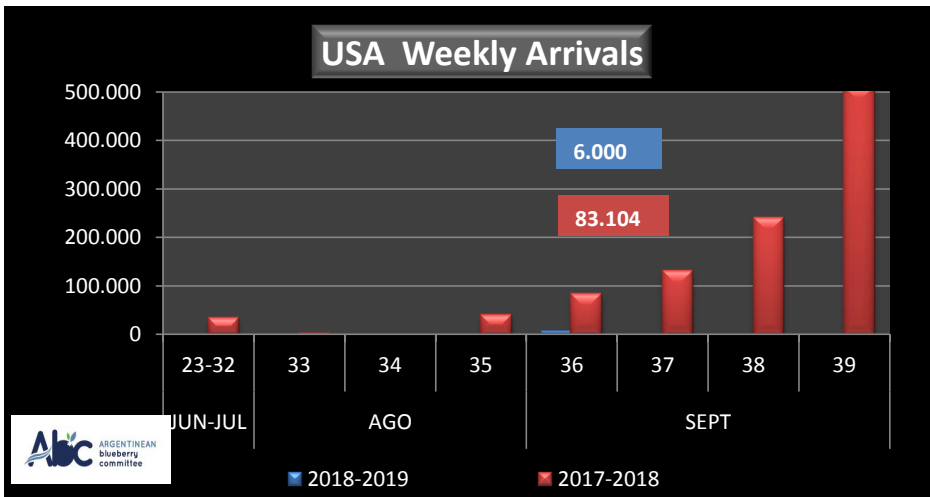

WEEKLY ARGENTINEAN BLUEBERRY ARRIVALS - ETA - 2017 / 2018 - U.S.A.