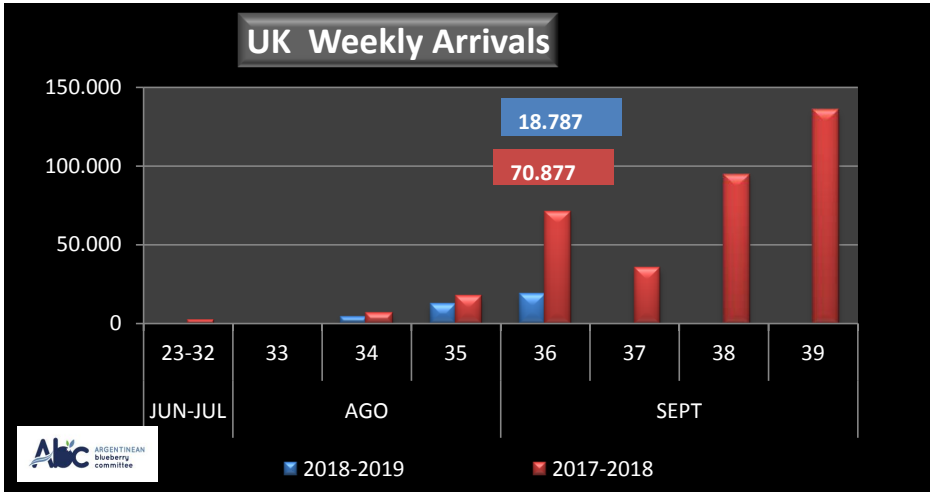

WEEKLY ARGENTINEAN BLUEBERRY ARRIVALS - ETA - 2017 / 2018 - UK