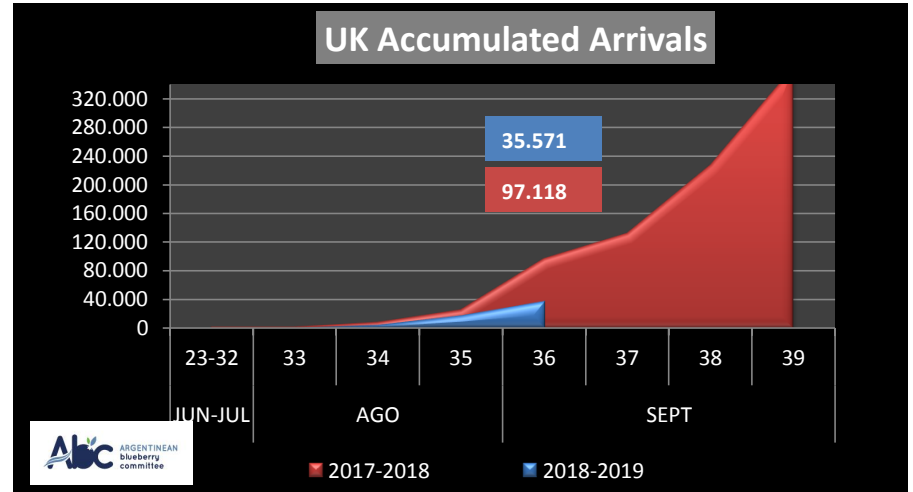

WEEKLY ARGENTINEAN BLUEBERRY ARRIVALS - ETA - 2017 / 2018 - UK