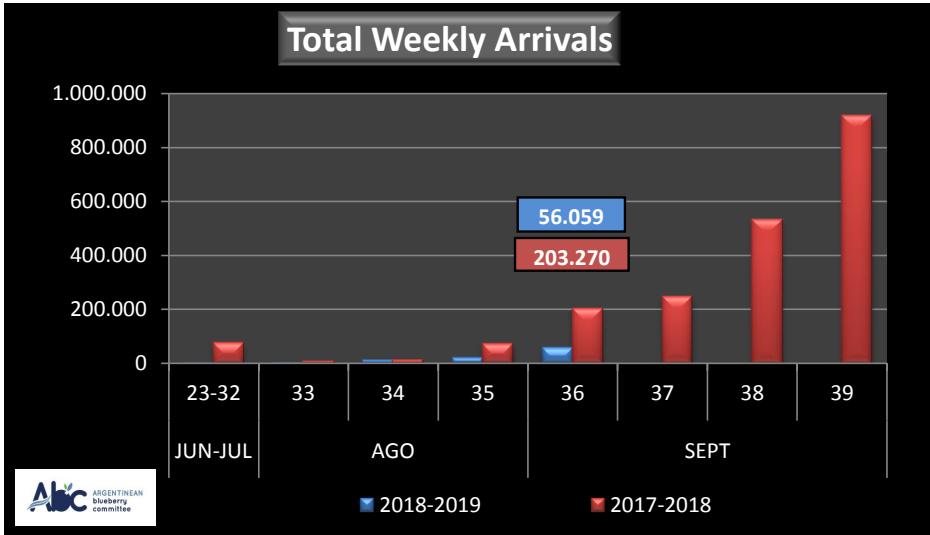

WEEKLY ARGENTINEAN BLUEBERRY ARRIVALS - ETA - 2018 / 2019 - ALL DESTINATIONS