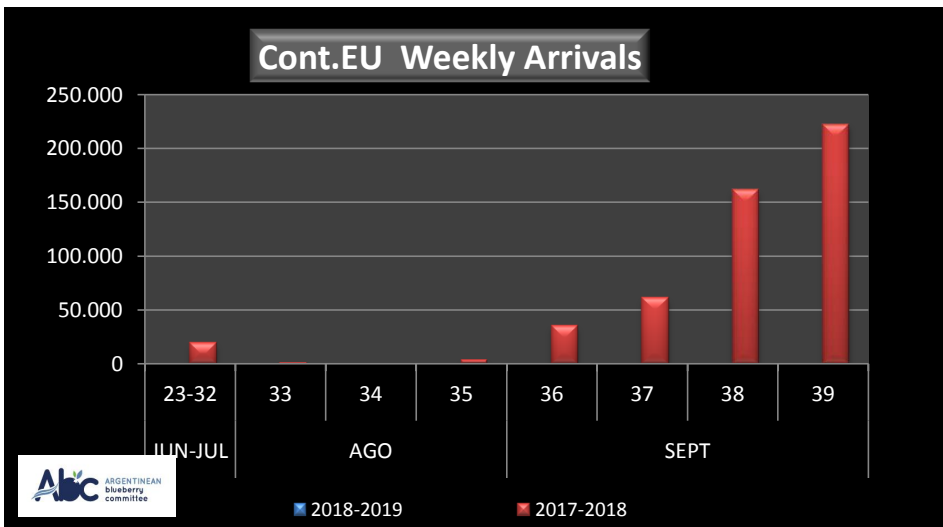

WEEKLY ARGENTINEAN BLUEBERRY ARRIVALS - ETA - 2017 / 2018 - CONTINENTAL EUROPE