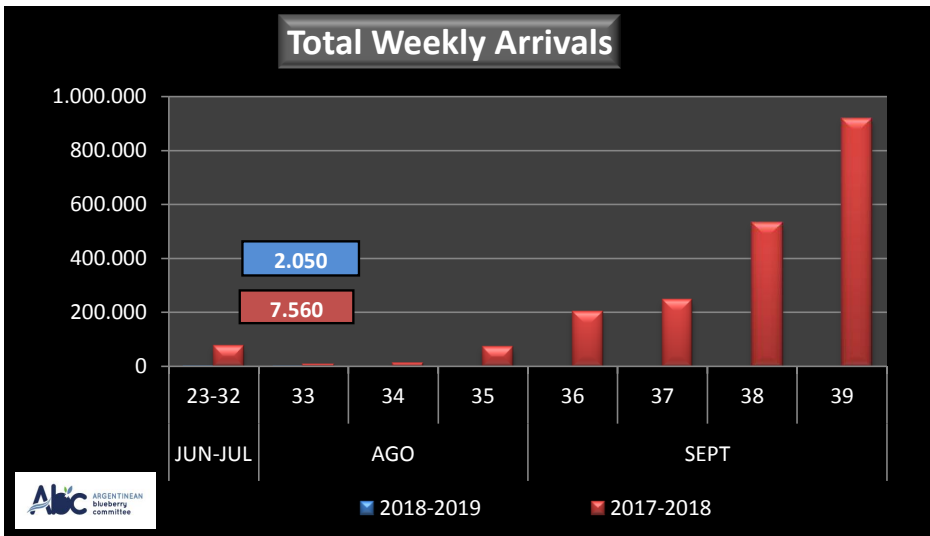

WEEKLY ARGENTINEAN BLUEBERRY ARRIVALS - ETA - 2018 / 2019 - ALL DESTINATIONS