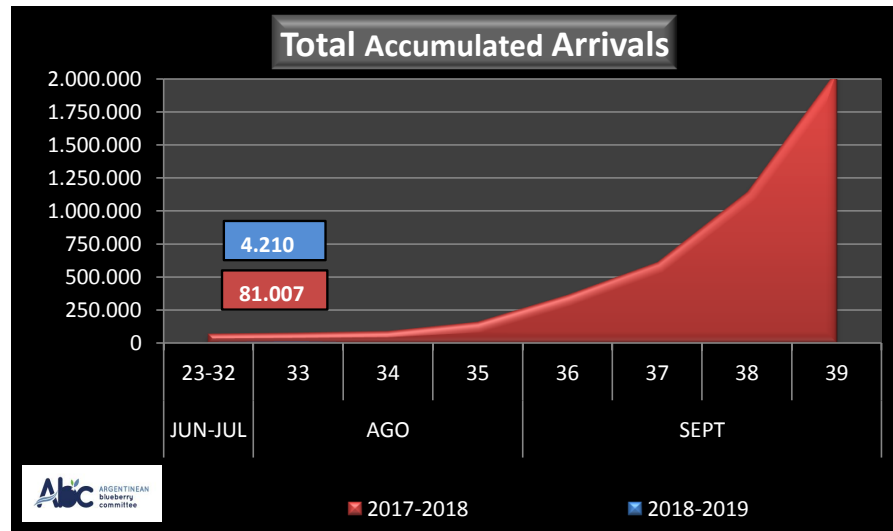

WEEKLY ARGENTINEAN BLUEBERRY ARRIVALS - ETA - 2018 / 2019 - ALL DESTINATIONS