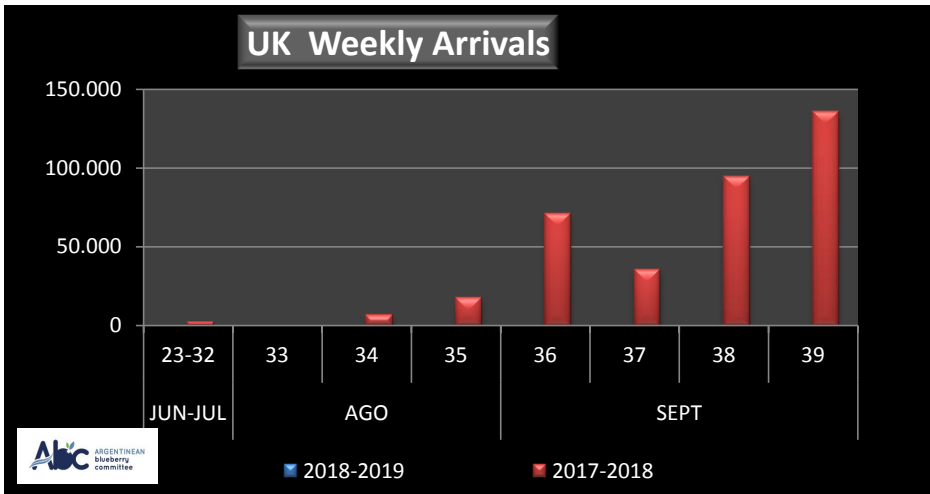

WEEKLY ARGENTINEAN BLUEBERRY ARRIVALS - ETA - 2017 / 2018 - UK