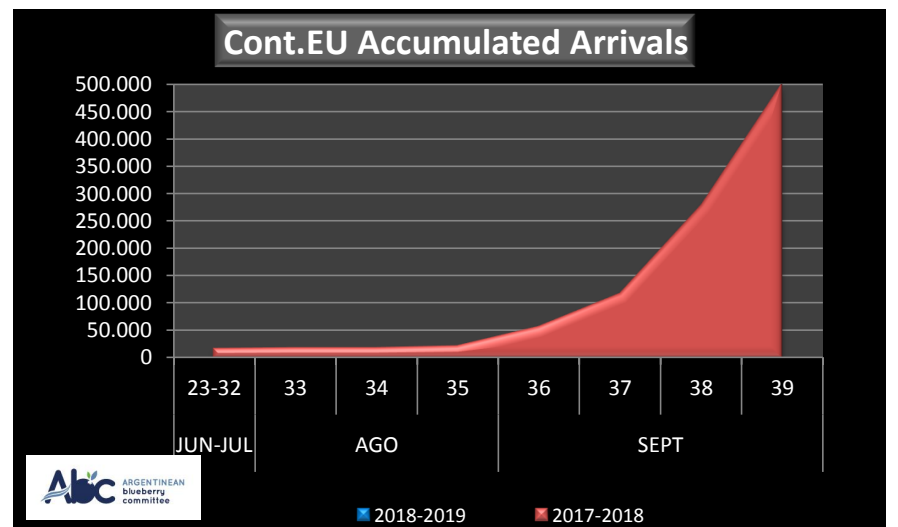

WEEKLY ARGENTINEAN BLUEBERRY ARRIVALS - ETA - 2017 / 2018 - CONTINENTAL EUROPE