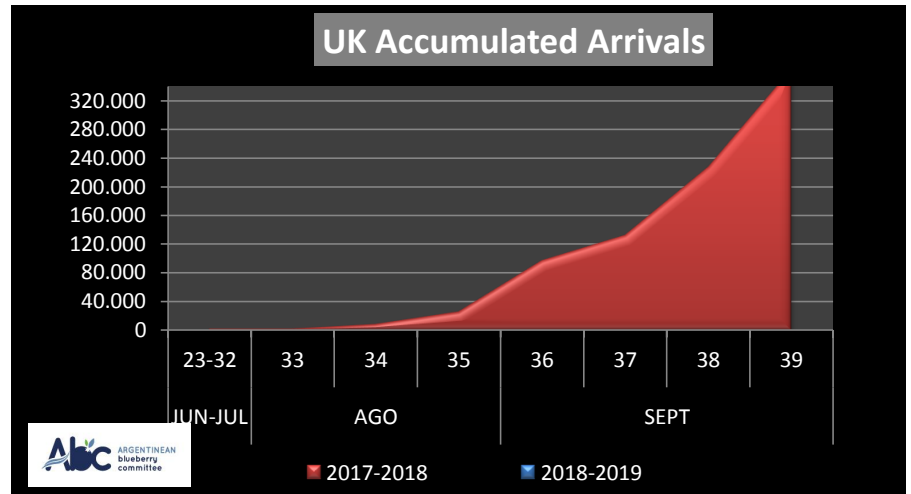

WEEKLY ARGENTINEAN BLUEBERRY ARRIVALS - ETA - 2017 / 2018 - UK