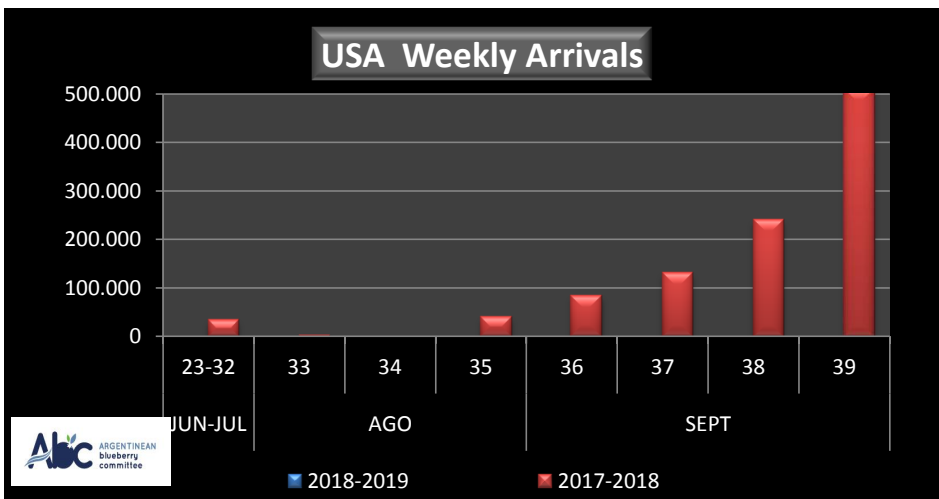

WEEKLY ARGENTINEAN BLUEBERRY ARRIVALS - ETA - 2017 / 2018 - U.S.A.