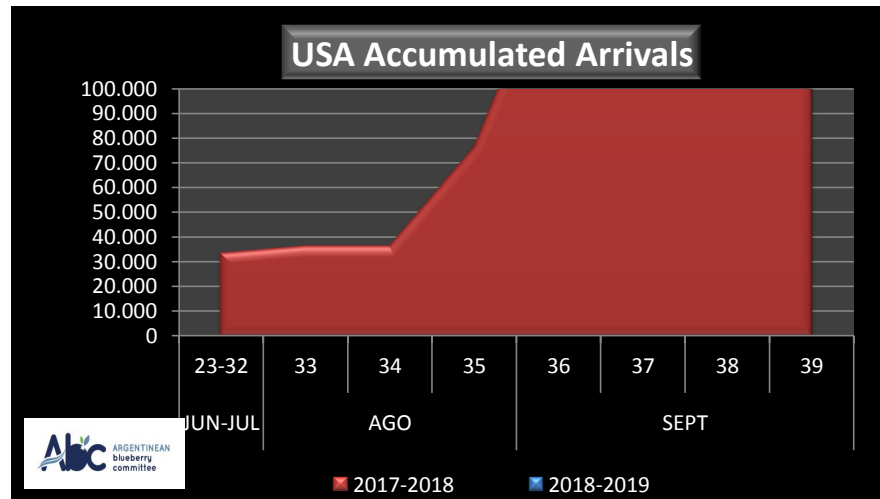

WEEKLY ARGENTINEAN BLUEBERRY ARRIVALS - ETA - 2017 / 2018 - U.S.A.