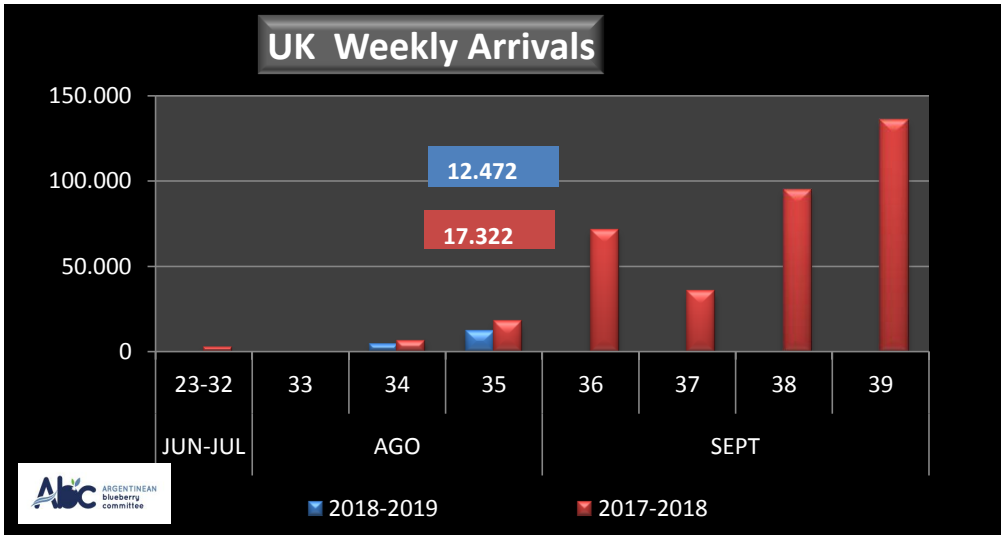

WEEKLY ARGENTINEAN BLUEBERRY ARRIVALS - ETA - 2017 / 2018 - UK

WEEKLY ARGENTINEAN BLUEBERRY ARRIVALS - ETA - 2017 / 2018 - CONTINENTAL EUROPE