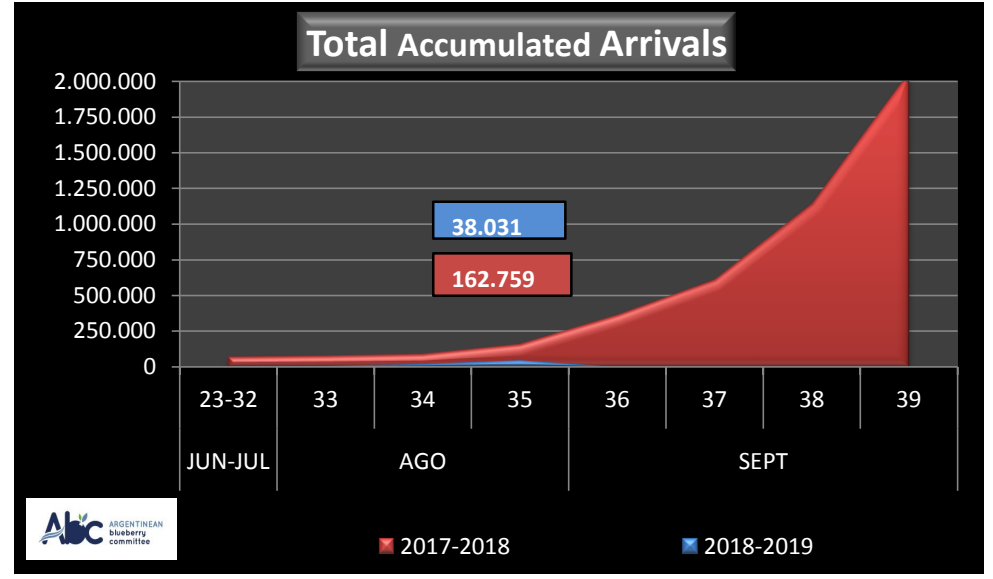

WEEKLY ARGENTINEAN BLUEBERRY ARRIVALS - ETA - 2018 / 2019 - ALL DESTINATIONS