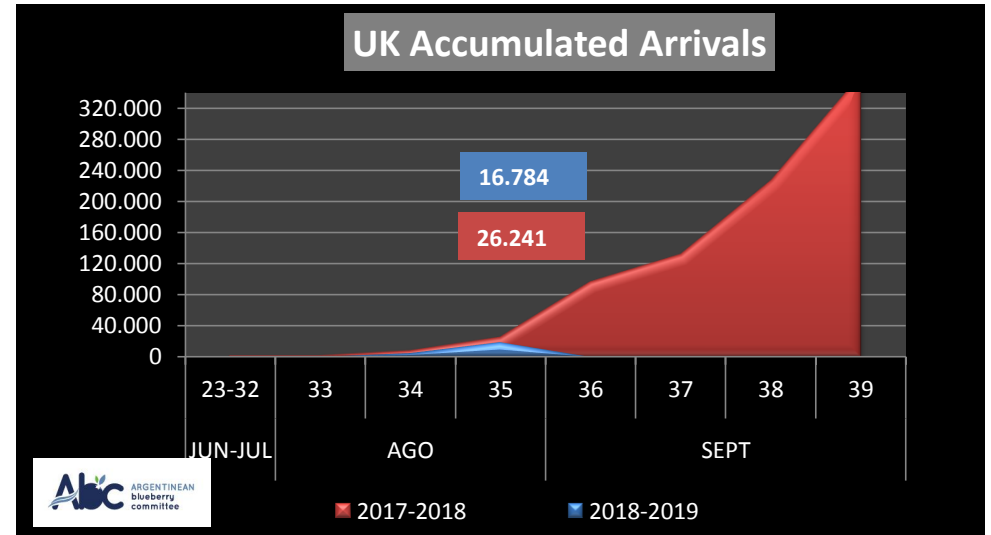

WEEKLY ARGENTINEAN BLUEBERRY ARRIVALS - ETA - 2017 / 2018 - UK

WEEKLY ARGENTINEAN BLUEBERRY ARRIVALS - ETA - 2017 / 2018 - CONTINENTAL EUROPE