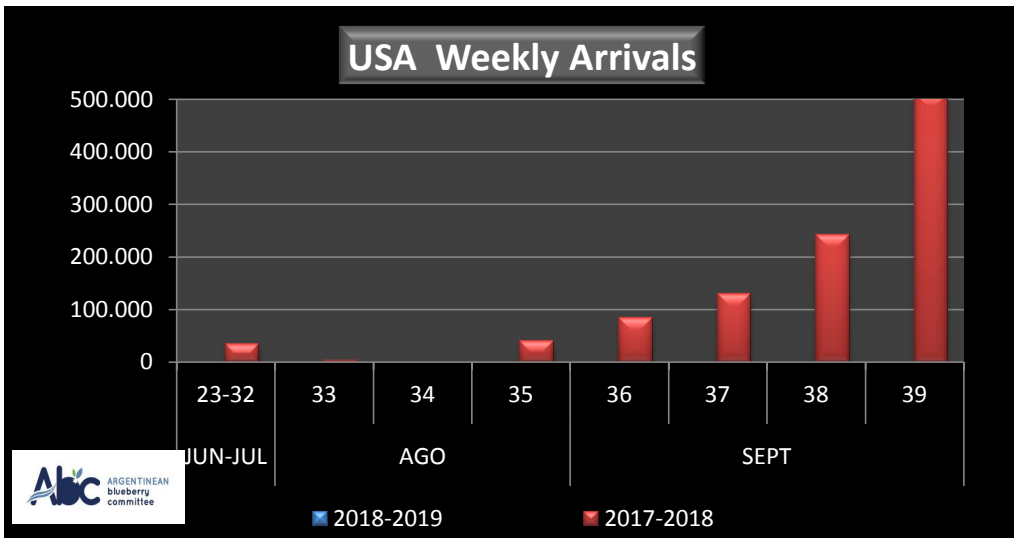

WEEKLY ARGENTINEAN BLUEBERRY ARRIVALS - ETA - 2017 / 2018 - U.S.A.