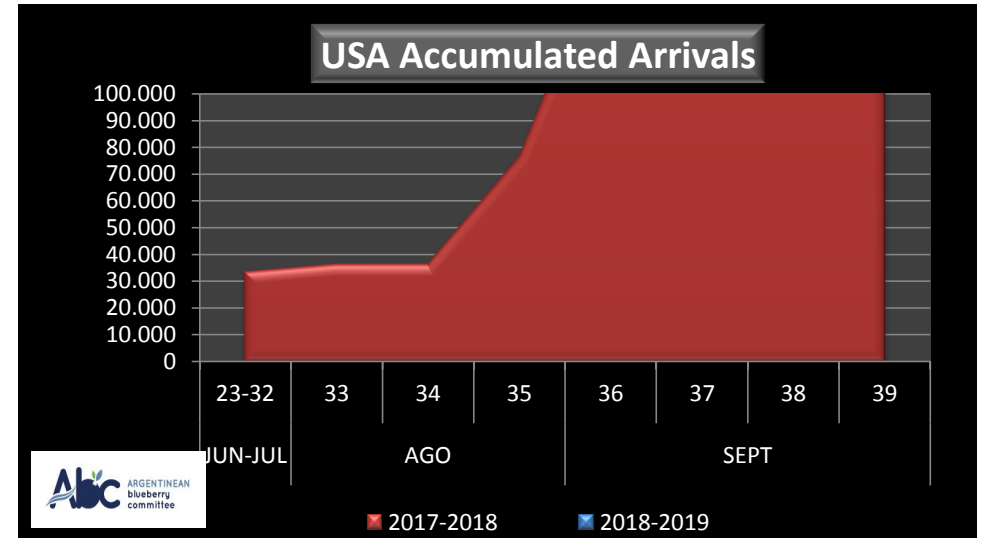

WEEKLY ARGENTINEAN BLUEBERRY ARRIVALS - ETA - 2017 / 2018 - U.S.A.