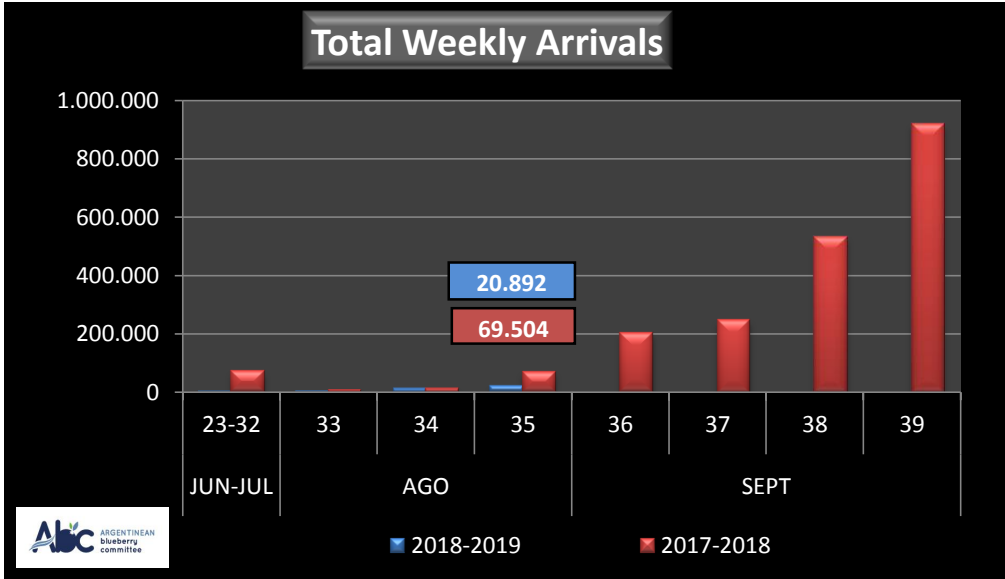

WEEKLY ARGENTINEAN BLUEBERRY ARRIVALS - ETA - 2018 / 2019 - ALL DESTINATIONS