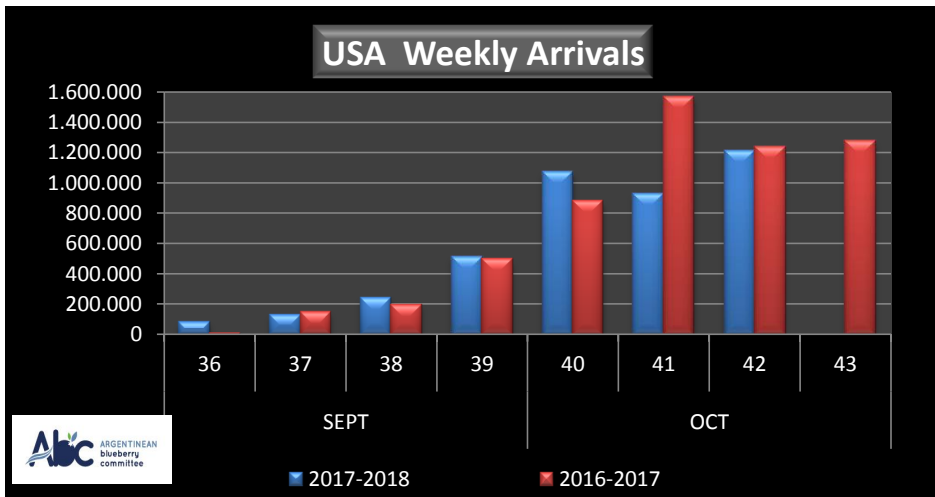

WEEKLY ARGENTINEAN BLUEBERRY ARRIVALS - ETA - 2017 / 2018 - U.S.A.