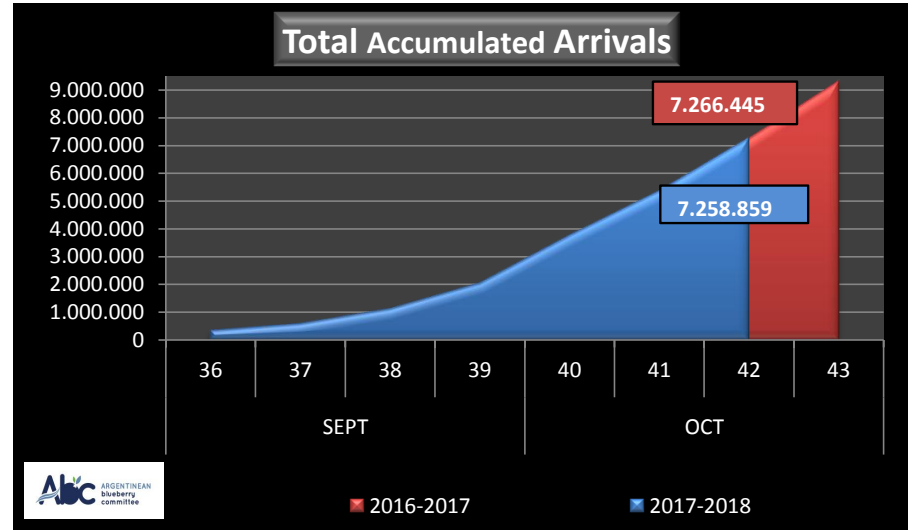

WEEKLY ARGENTINEAN BLUEBERRY ARRIVALS - ETA - 2017 / 2018 - ALL DESTINATIONS