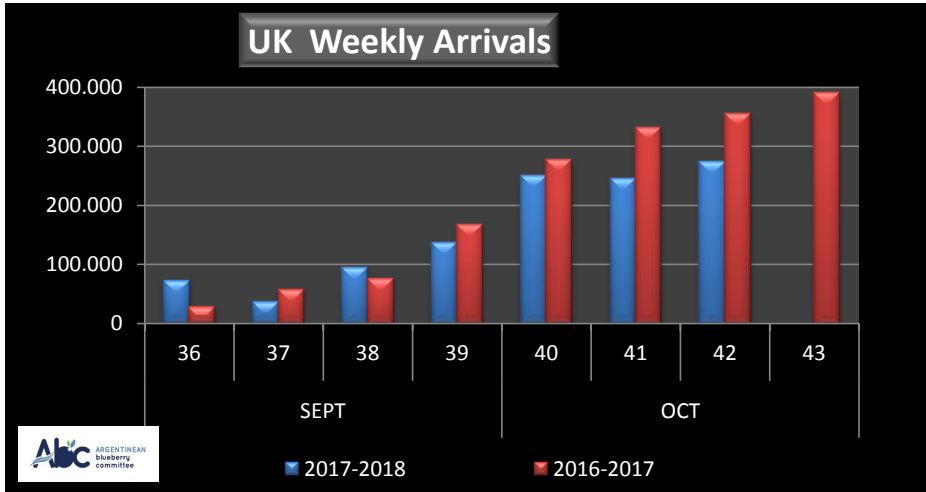

WEEKLY ARGENTINEAN BLUEBERRY ARRIVALS - ETA - 2017 / 2018 - UK