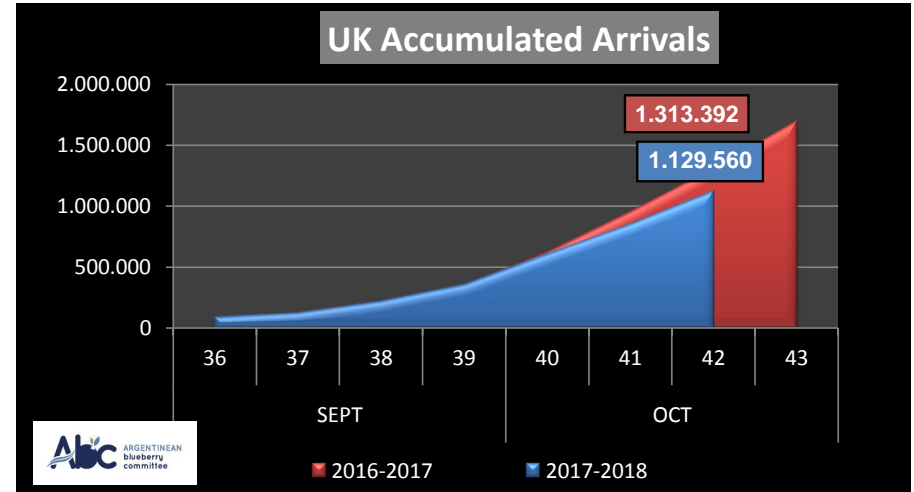

WEEKLY ARGENTINEAN BLUEBERRY ARRIVALS - ETA - 2017 / 2018 - UK