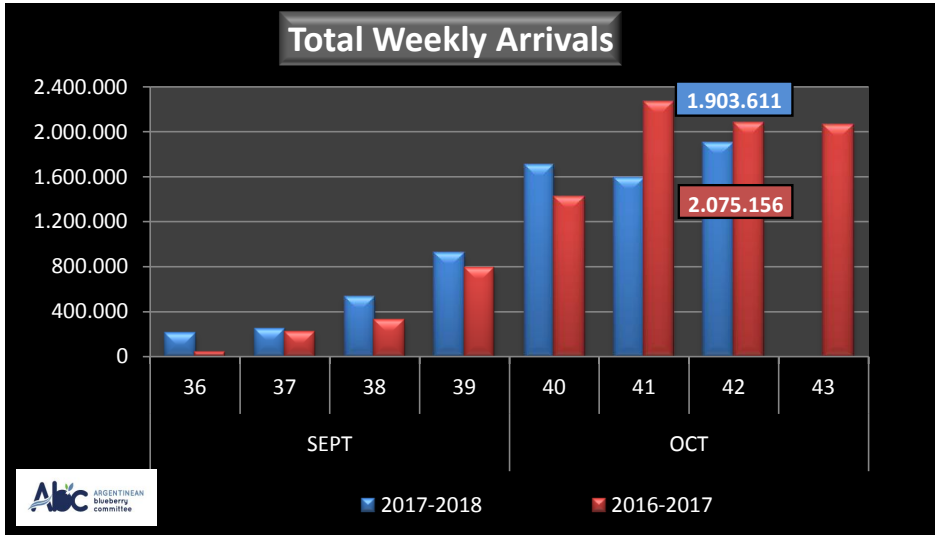

WEEKLY ARGENTINEAN BLUEBERRY ARRIVALS - ETA - 2017 / 2018 - ALL DESTINATIONS