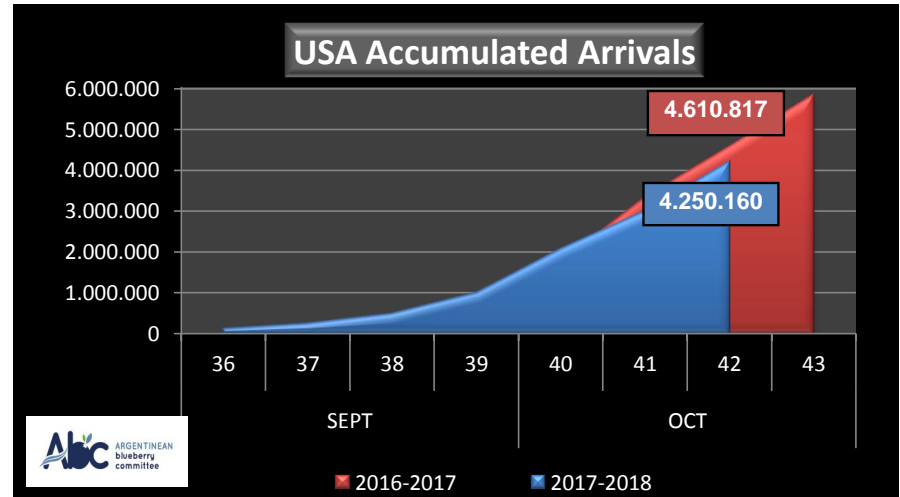

WEEKLY ARGENTINEAN BLUEBERRY ARRIVALS - ETA - 2017 / 2018 - U.S.A.