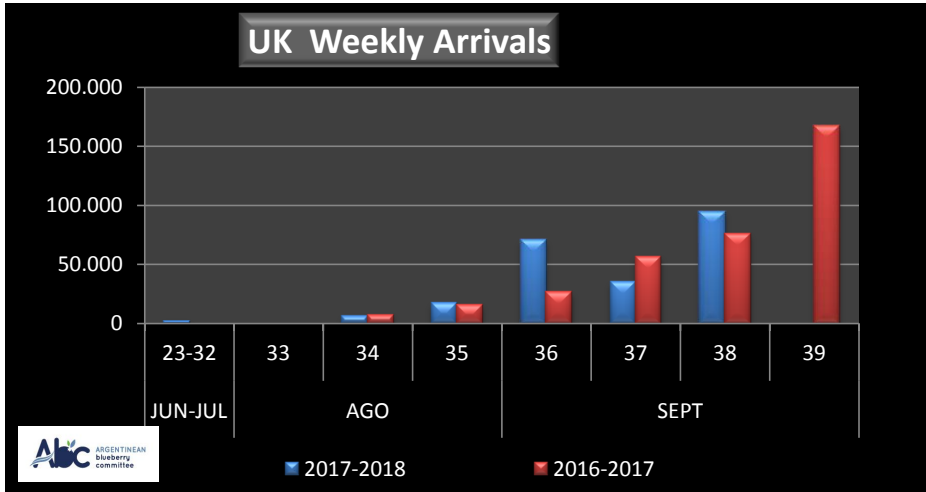

WEEKLY ARGENTINEAN BLUEBERRY ARRIVALS - ETA - 2017 / 2018 - UK