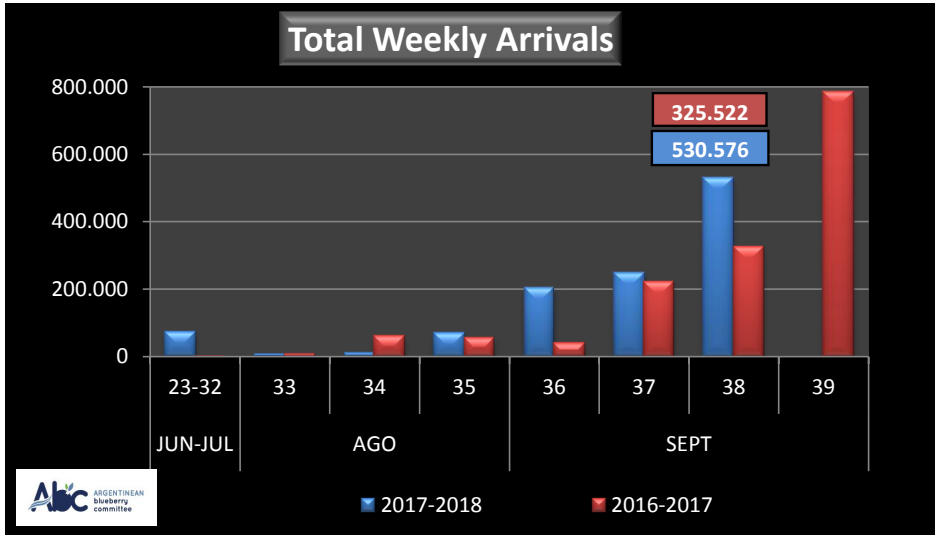

WEEKLY ARGENTINEAN BLUEBERRY ARRIVALS - ETA - 2017 / 2018 - ALL DESTINATIONS