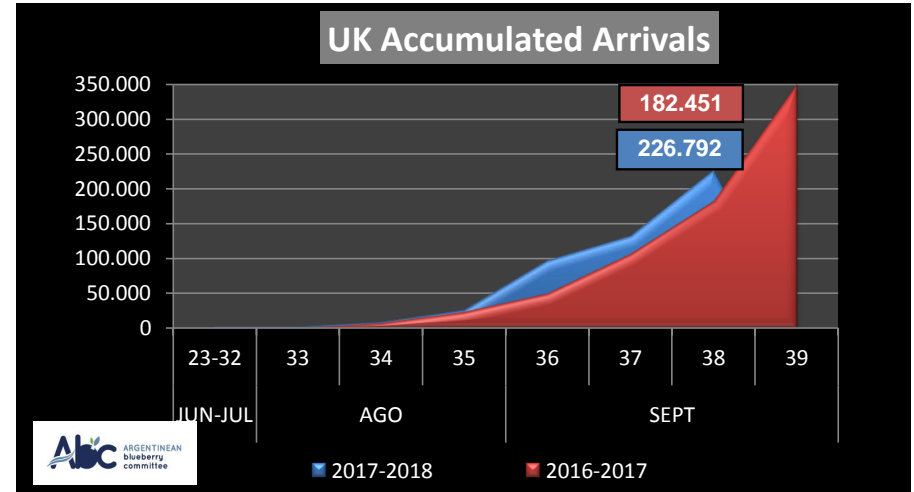

WEEKLY ARGENTINEAN BLUEBERRY ARRIVALS - ETA - 2017 / 2018 - UK