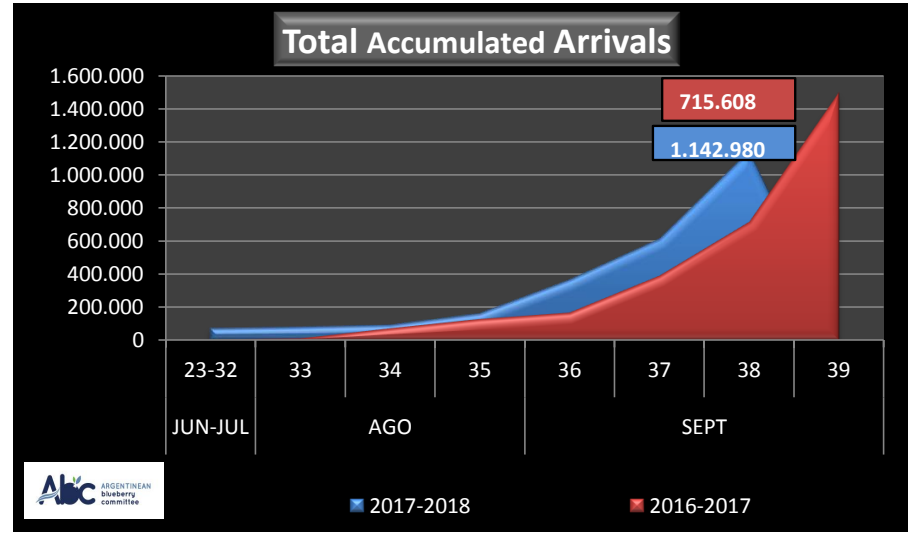

WEEKLY ARGENTINEAN BLUEBERRY ARRIVALS - ETA - 2017 / 2018 - ALL DESTINATIONS