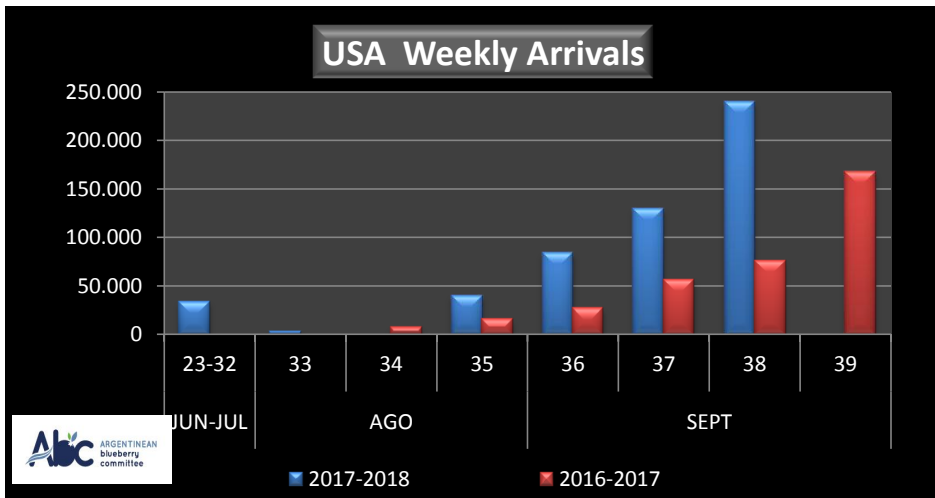

WEEKLY ARGENTINEAN BLUEBERRY ARRIVALS - ETA - 2017 / 2018 - U.S.A.