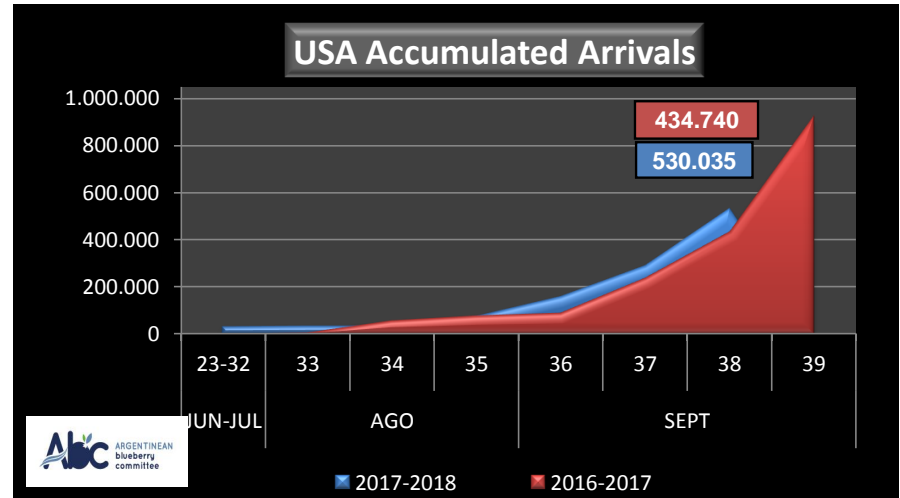

WEEKLY ARGENTINEAN BLUEBERRY ARRIVALS - ETA - 2017 / 2018 - U.S.A.