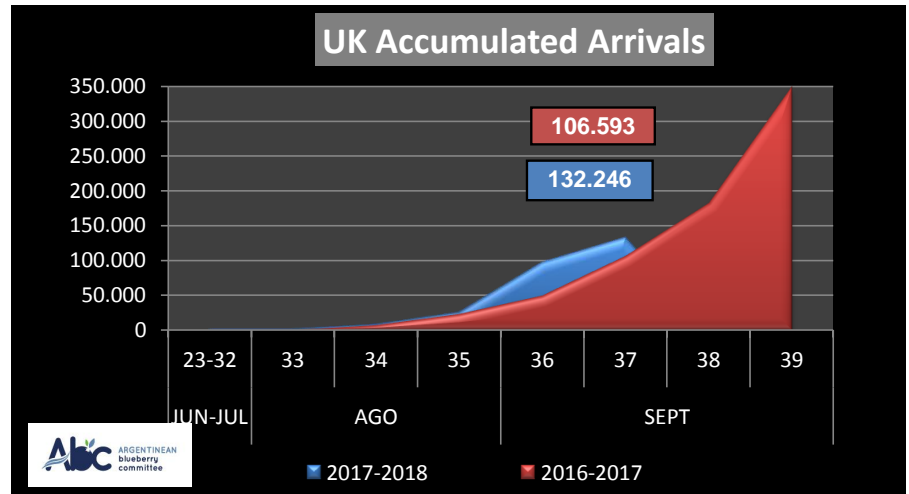

WEEKLY ARGENTINEAN BLUEBERRY ARRIVALS - ETA - 2017 / 2018 - UK