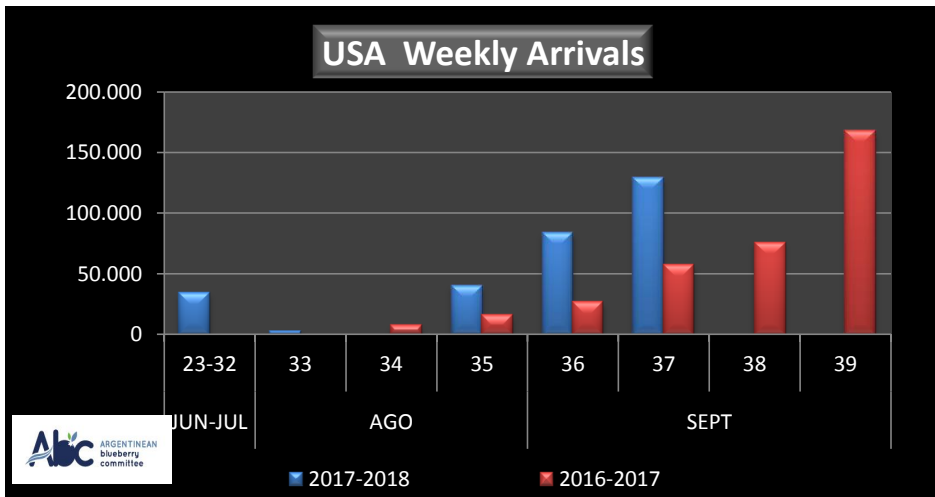

WEEKLY ARGENTINEAN BLUEBERRY ARRIVALS - ETA - 2017 / 2018 - U.S.A.