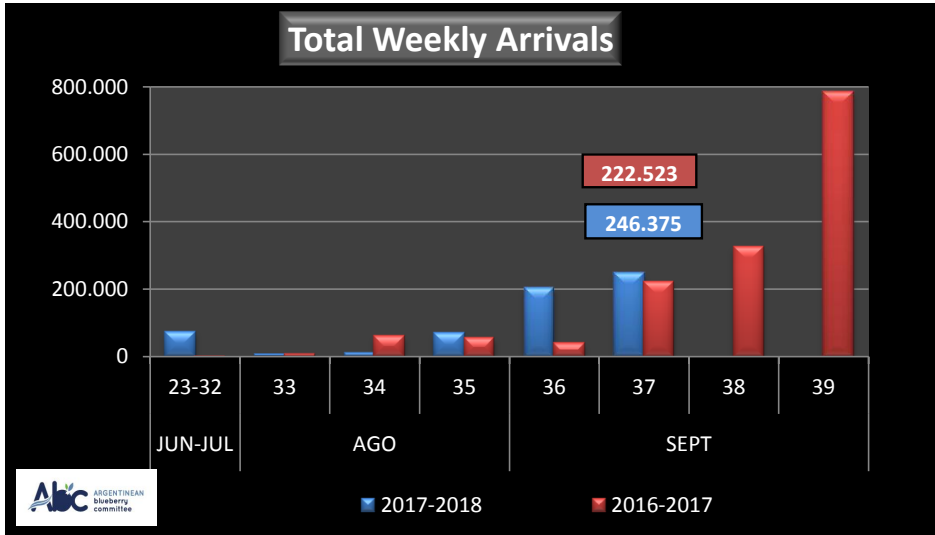

WEEKLY ARGENTINEAN BLUEBERRY ARRIVALS - ETA - 2017 / 2018 - ALL DESTINATIONS