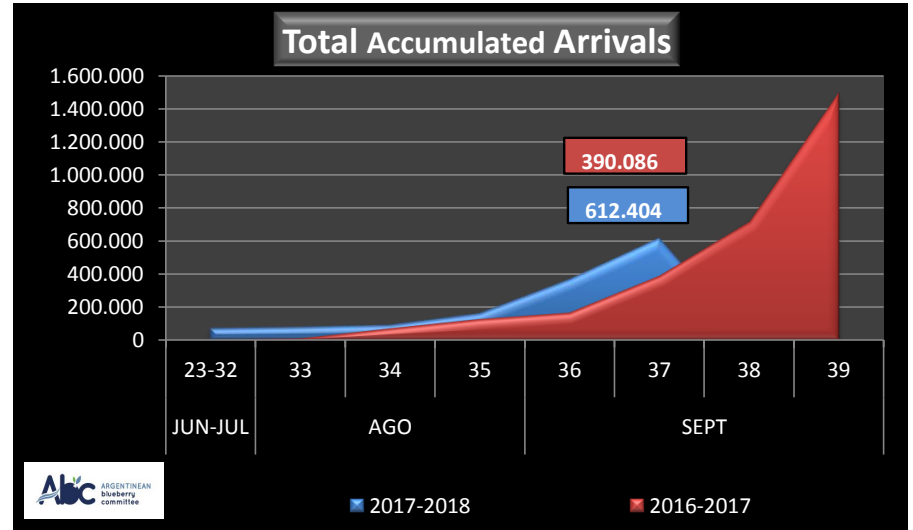

WEEKLY ARGENTINEAN BLUEBERRY ARRIVALS - ETA - 2017 / 2018 - ALL DESTINATIONS