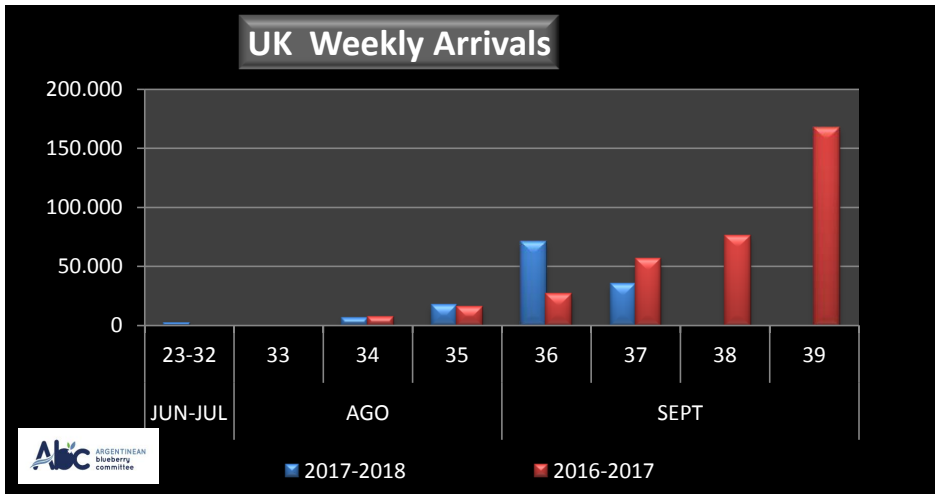

WEEKLY ARGENTINEAN BLUEBERRY ARRIVALS - ETA - 2017 / 2018 - UK