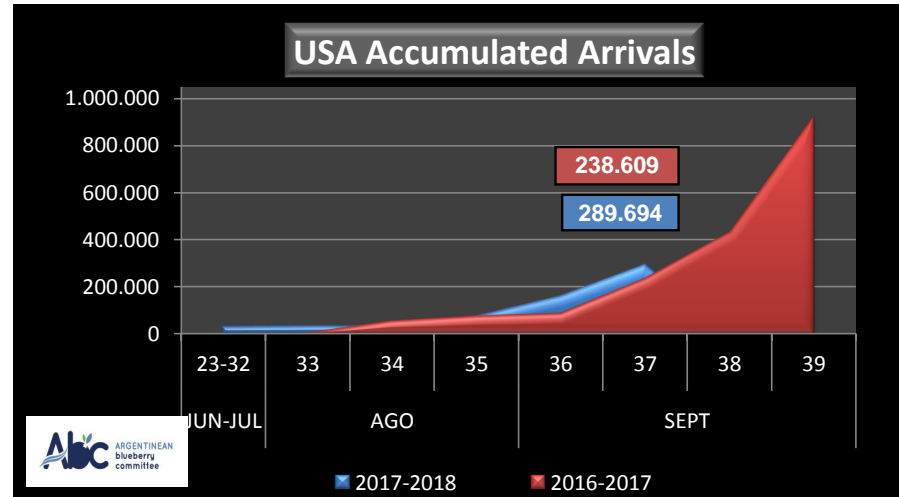

WEEKLY ARGENTINEAN BLUEBERRY ARRIVALS - ETA - 2017 / 2018 - U.S.A.