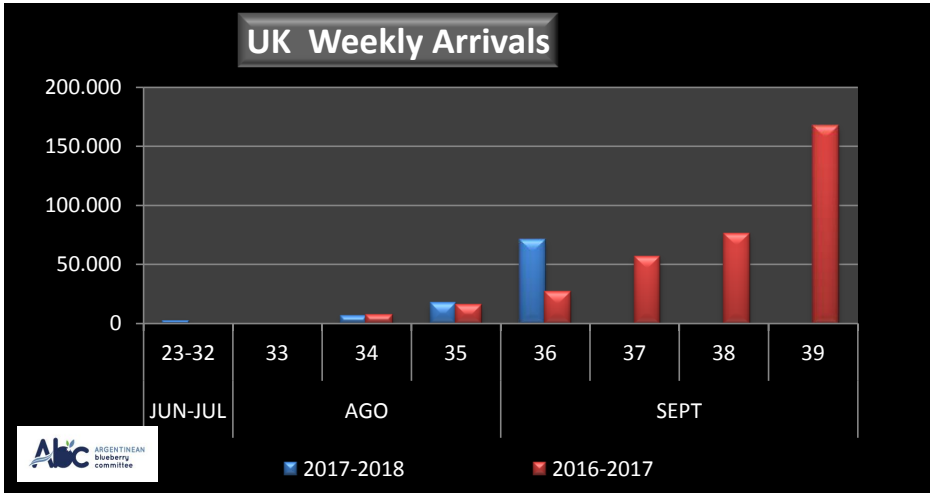

WEEKLY ARGENTINEAN BLUEBERRY ARRIVALS - ETA - 2017 / 2018 - UK