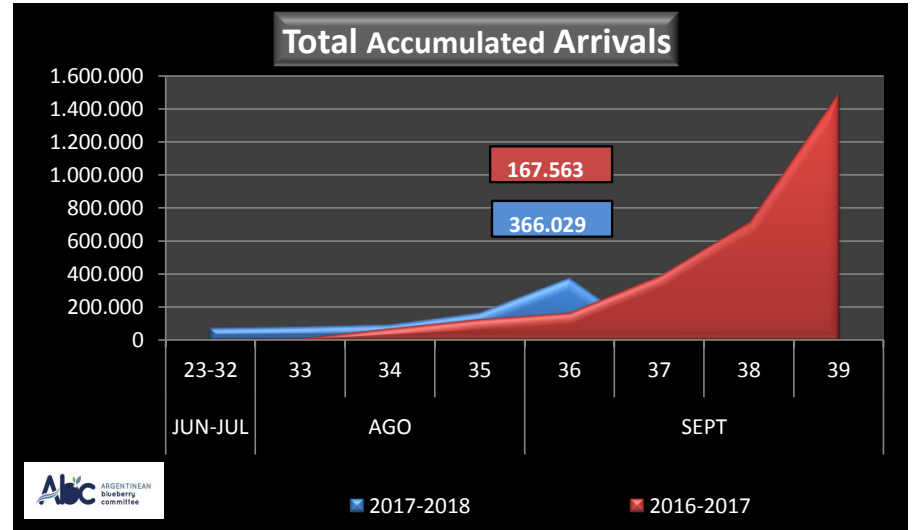

WEEKLY ARGENTINEAN BLUEBERRY ARRIVALS - ETA - 2017 / 2018 - ALL DESTINATIONS