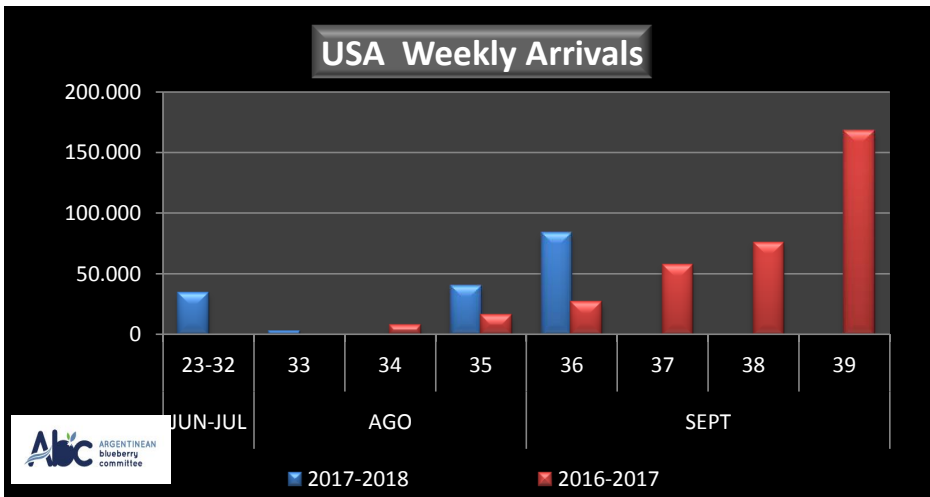

WEEKLY ARGENTINEAN BLUEBERRY ARRIVALS - ETA - 2017 / 2018 - U.S.A.