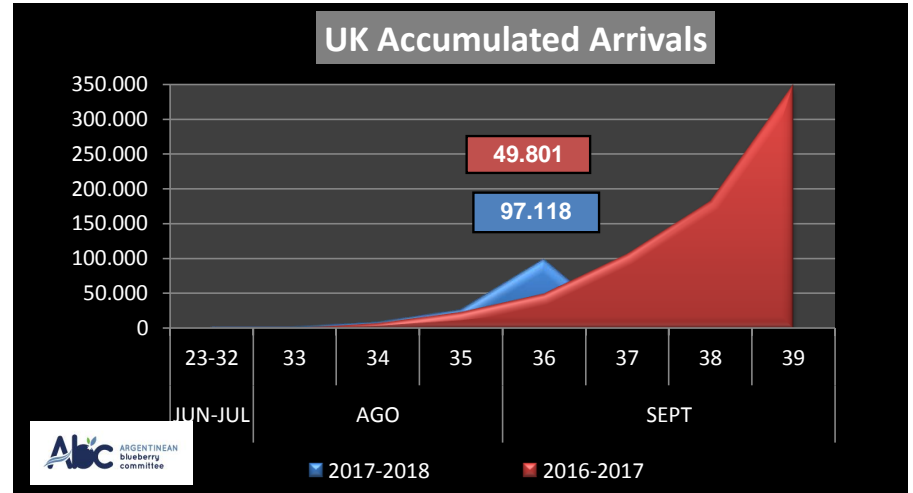

WEEKLY ARGENTINEAN BLUEBERRY ARRIVALS - ETA - 2017 / 2018 - UK