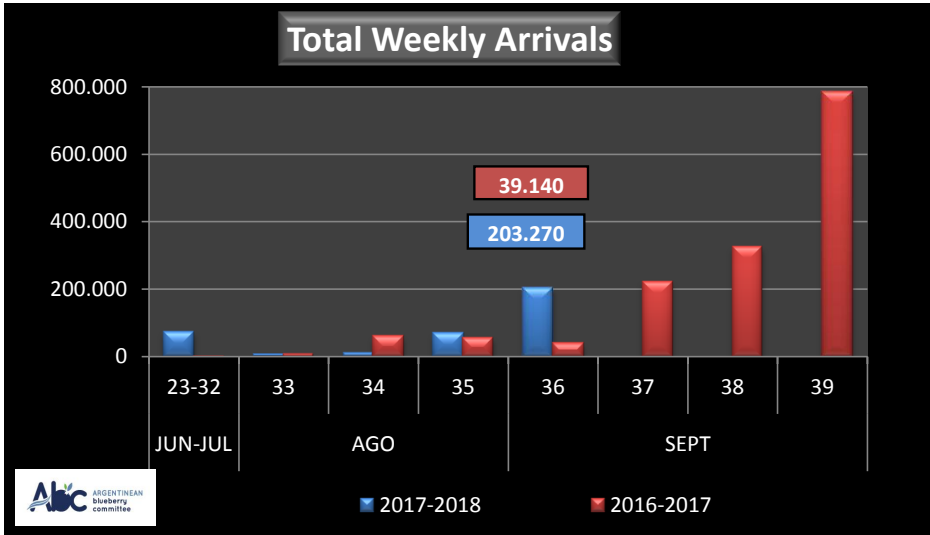

WEEKLY ARGENTINEAN BLUEBERRY ARRIVALS - ETA - 2017 / 2018 - ALL DESTINATIONS