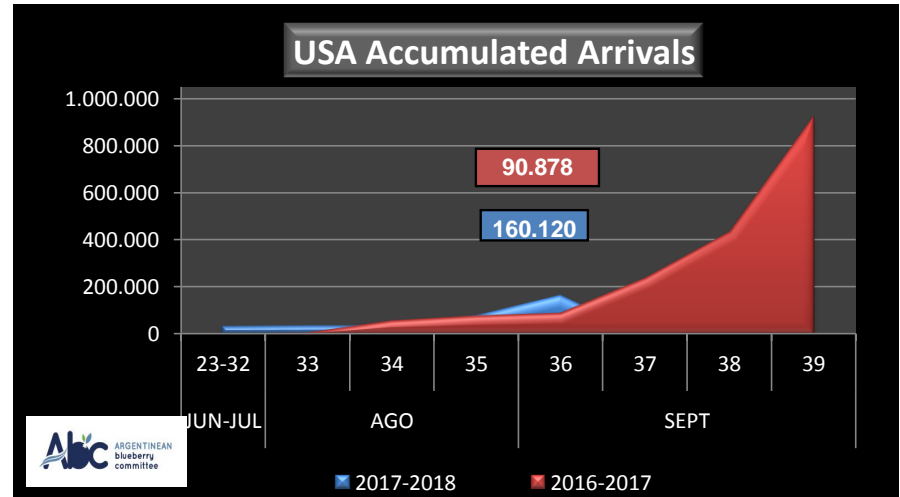

WEEKLY ARGENTINEAN BLUEBERRY ARRIVALS - ETA - 2017 / 2018 - U.S.A.