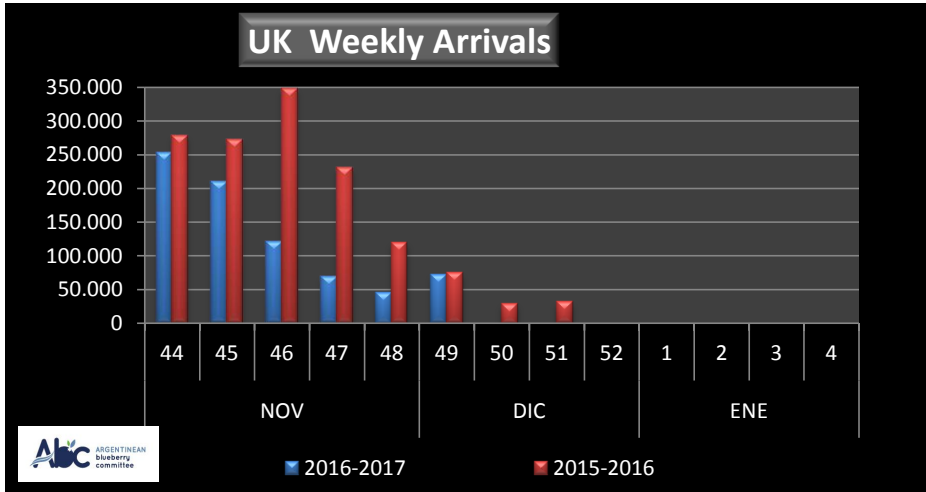

WEEKLY ARGENTINEAN BLUEBERRY ARRIVALS - ETA - 2016 / 2017 - UK