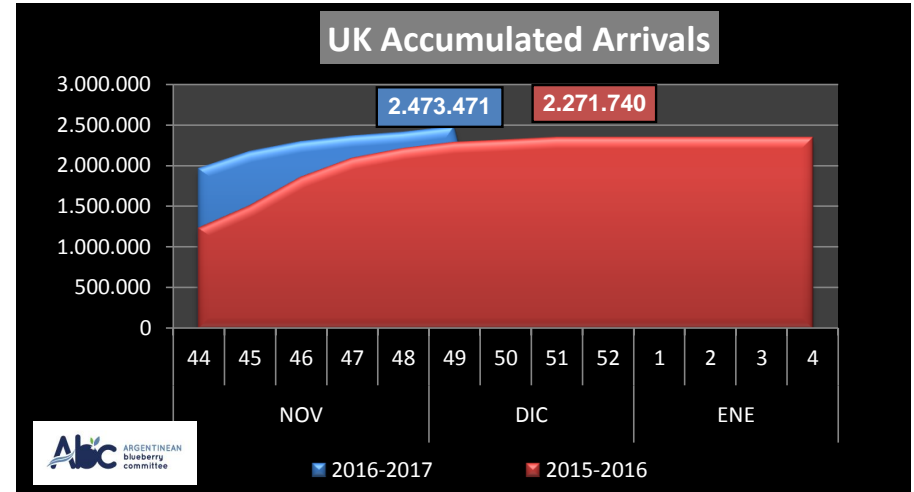

WEEKLY ARGENTINEAN BLUEBERRY ARRIVALS - ETA - 2016 / 2017 - UK