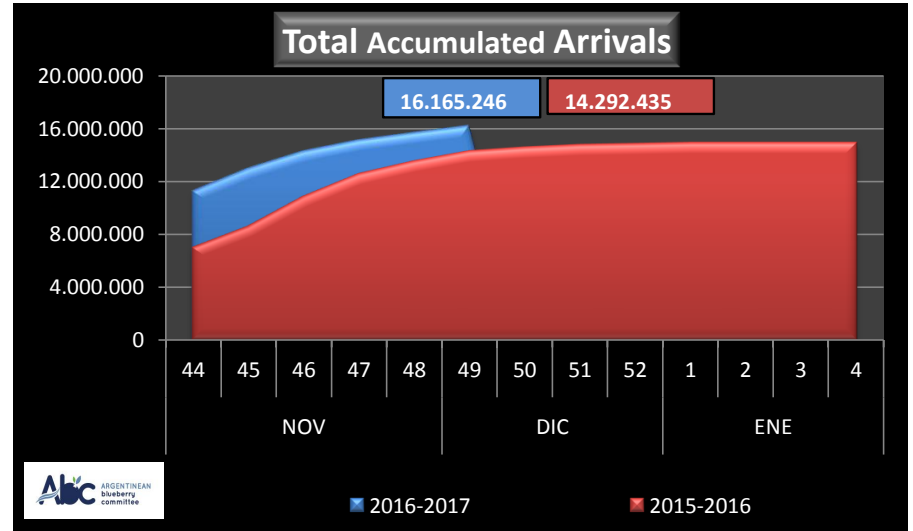

WEEKLY ARGENTINEAN BLUEBERRY ARRIVALS - ETA - 2016 / 2017 - ALL DESTINATIONS