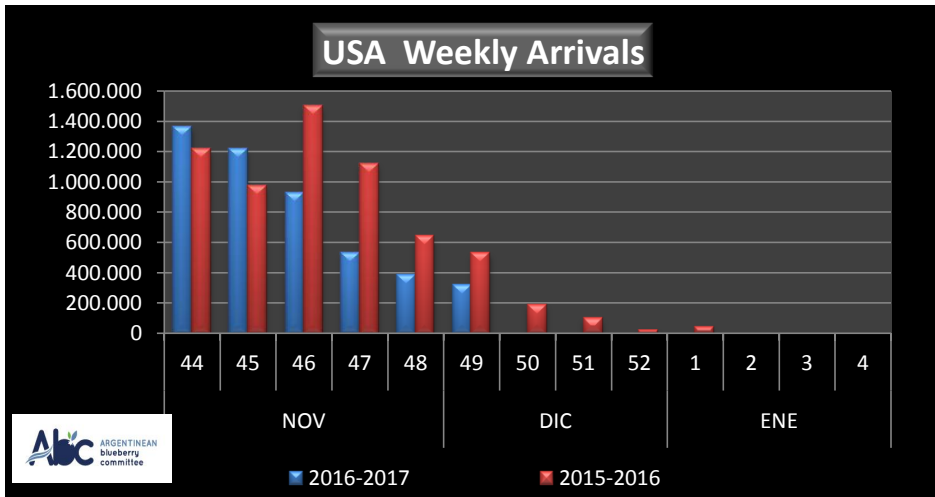

WEEKLY ARGENTINEAN BLUEBERRY ARRIVALS - ETA - 2016 / 2017 - U.S.A.