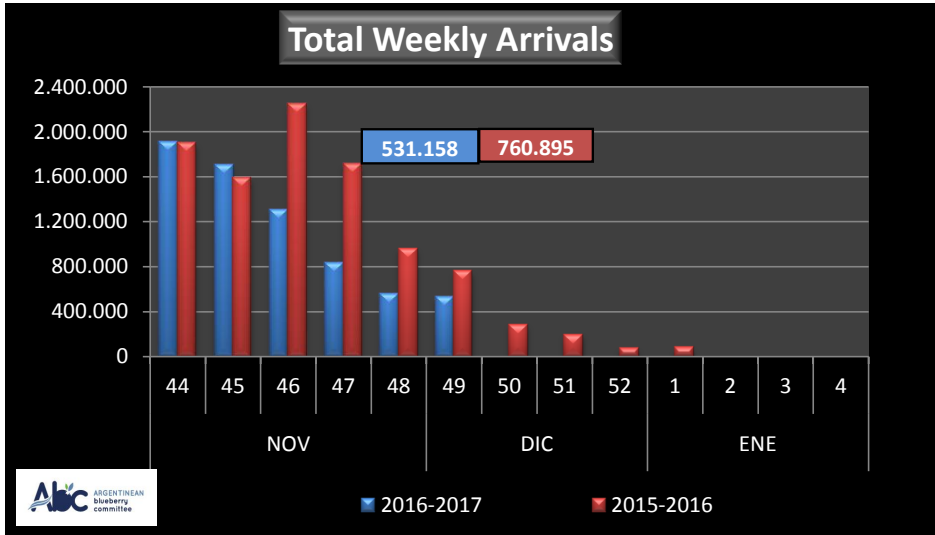

WEEKLY ARGENTINEAN BLUEBERRY ARRIVALS - ETA - 2016 / 2017 - ALL DESTINATIONS