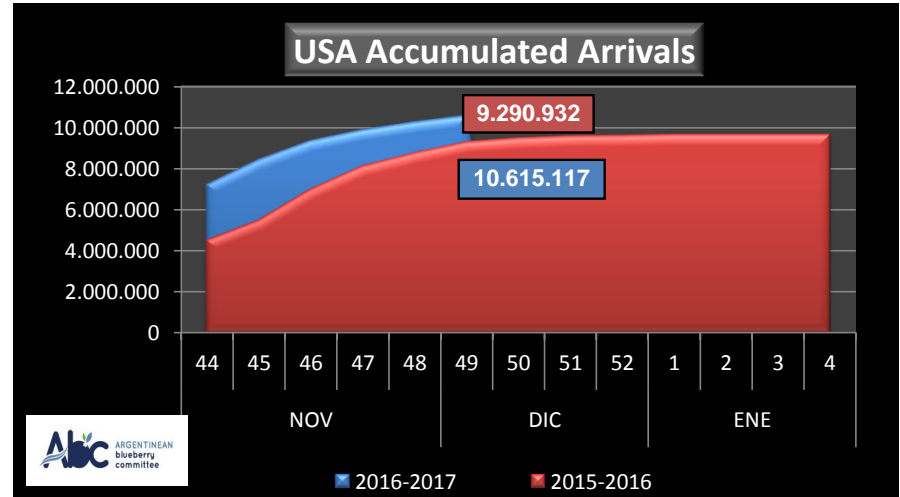

WEEKLY ARGENTINEAN BLUEBERRY ARRIVALS - ETA - 2016 / 2017 - U.S.A.