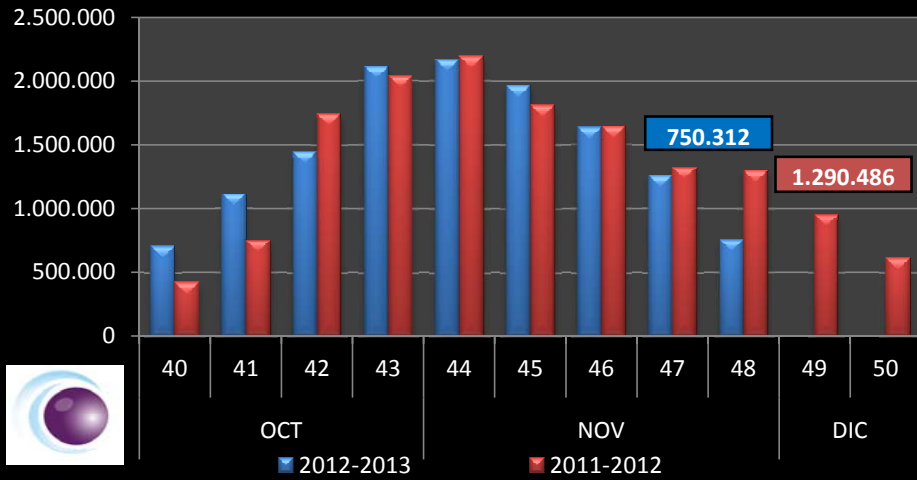

WEEKLY ARGENTINEAN BLUEBERRY ARRIVALS - ETA - 2012/2013 ALL DESTINATIONS

Total Weekly Arrivals