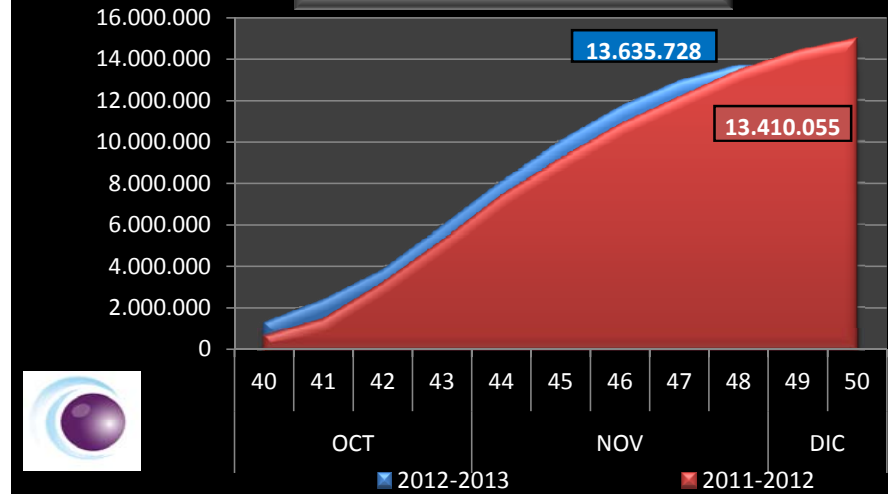

Total Accumulated Arrivals