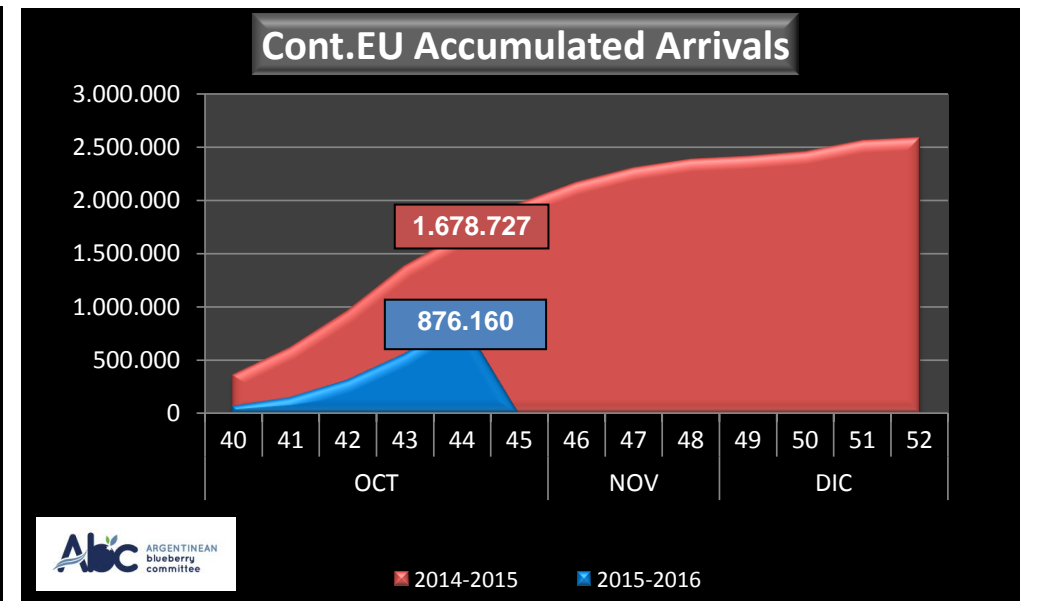

WEEKLY ARGENTINEAN BLUEBERRY ARRIVALS - ETA - 2015 / 2016 - UK

WEEKLY ARGENTINEAN BLUEBERRY ARRIVALS - ETA - 2015 / 2016 - CONTINENTAL EUROPE