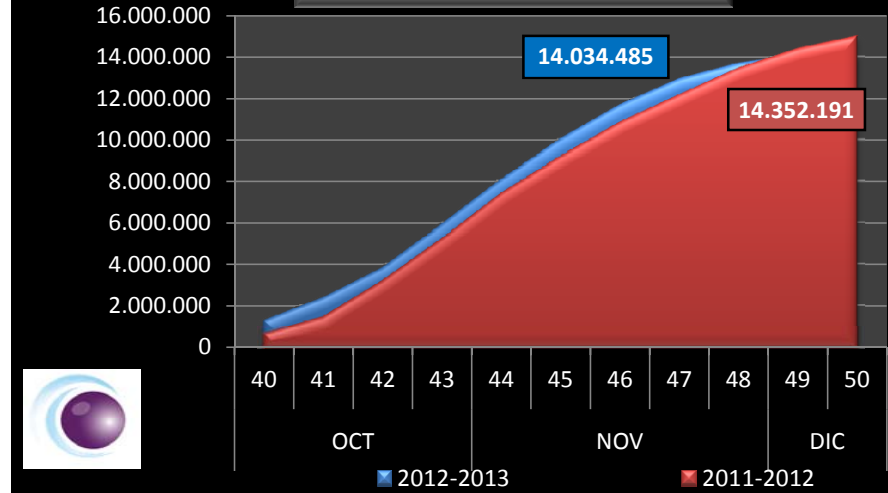

Total Accumulated Arrivals