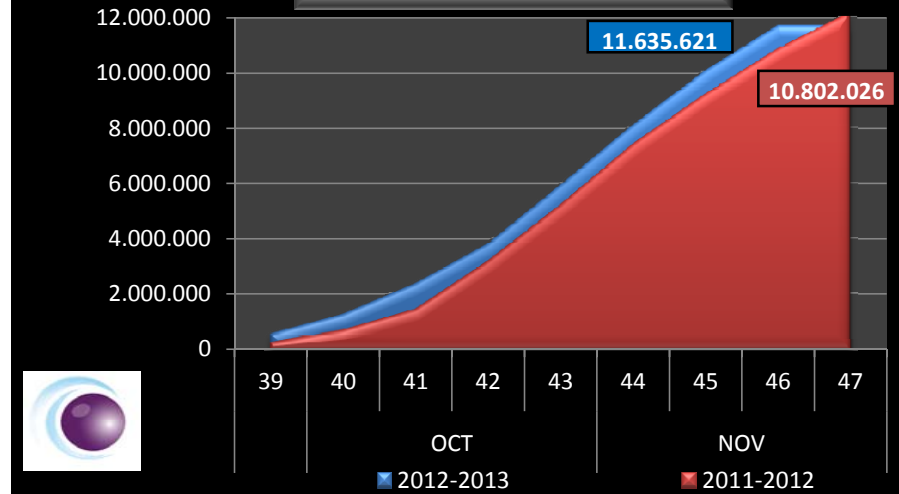

Total Accumulated Arrivals